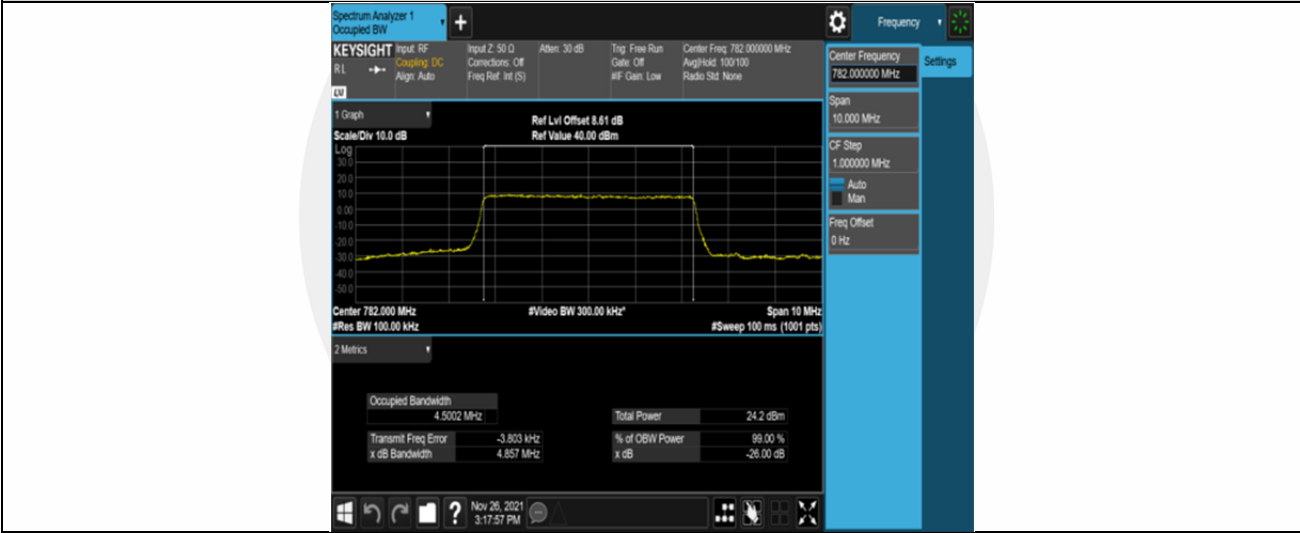

Band13-5MHz-QPSK-23230-25RB#0