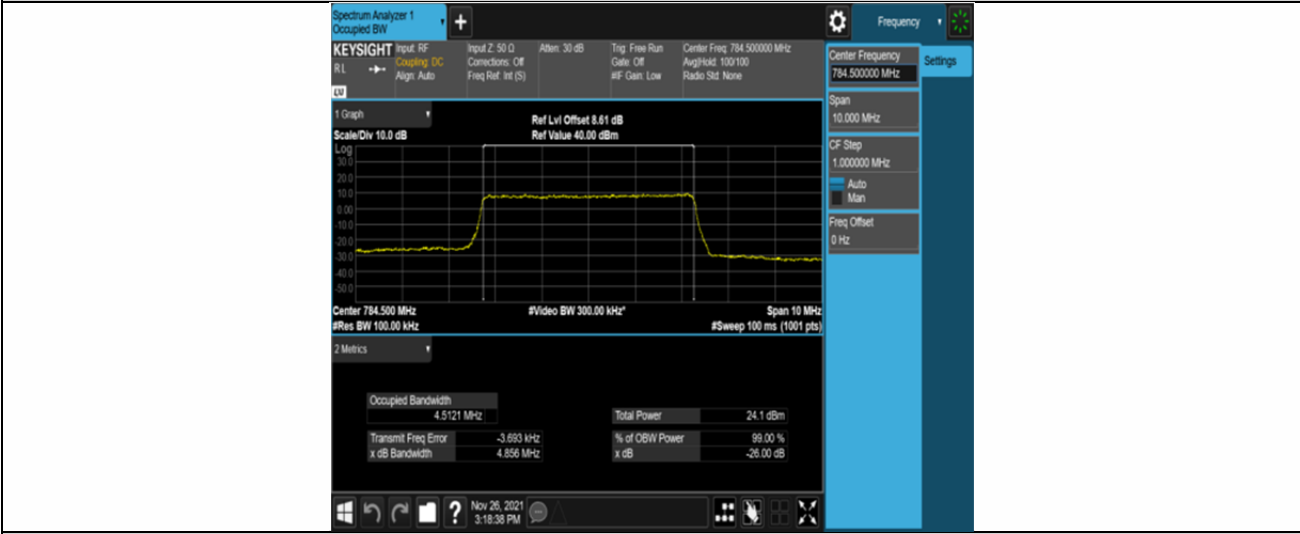

Band13-5MHz-QPSK-23255-25RB#0