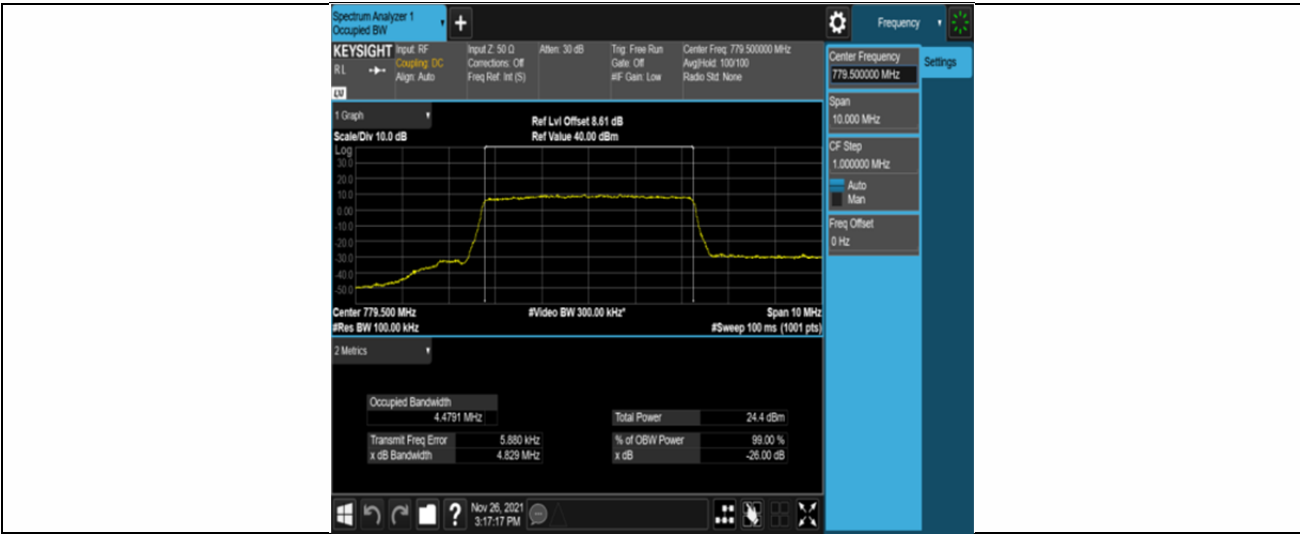

Test Graphs

Band13-5MHz-QPSK-23205-25RB#0