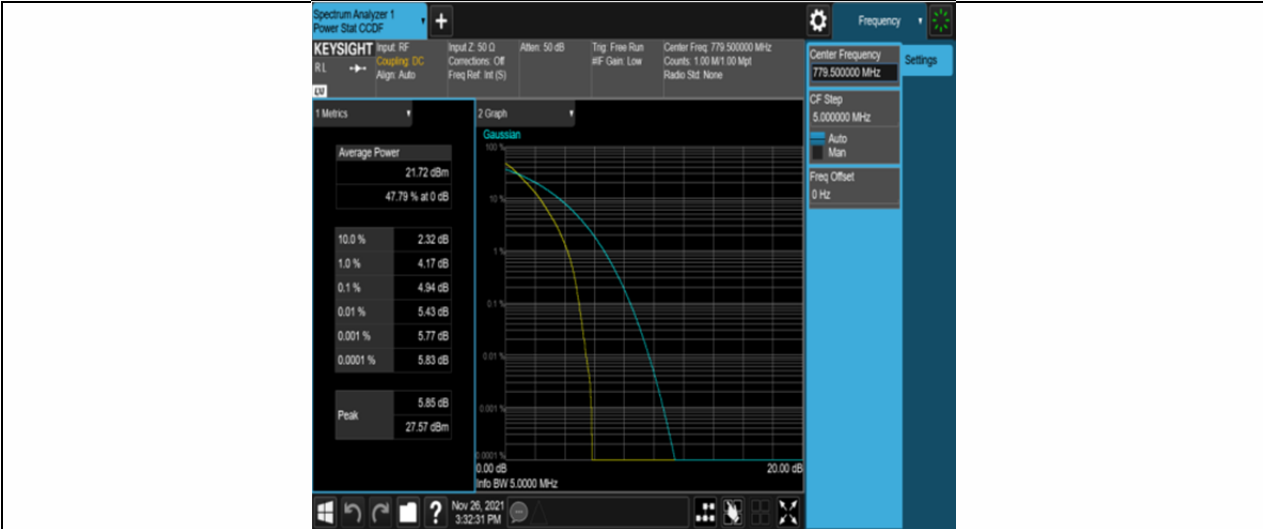

Test Graphs

Band13-5MHz-QPSK-23205-25RB#0