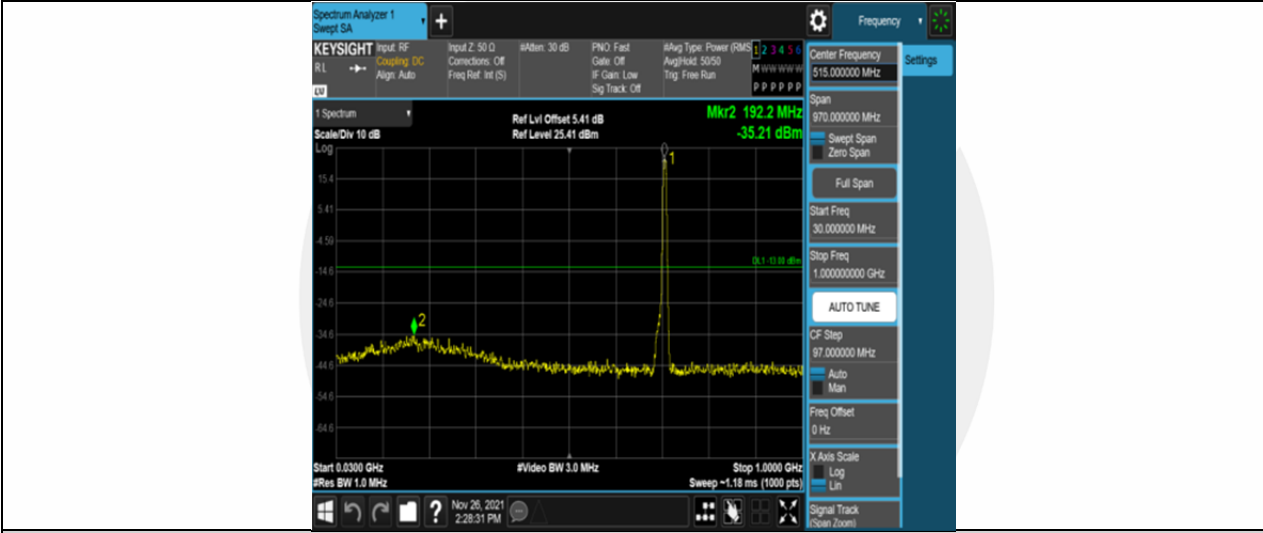

Band12-5MHz-16QAM-23155-25RB#0-Range1:30~1000MHz