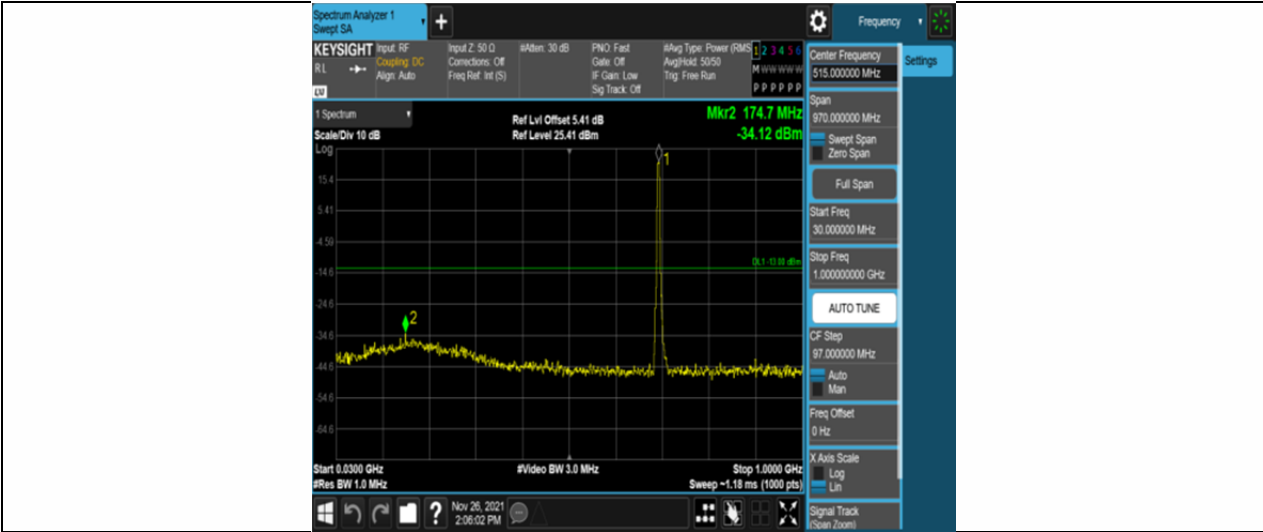

Band12-1.4MHz-16QAM-23095-6RB#0-Range1:30~1000MHz

Band12-1.4MHz-16QAM-23095-6RB#0-Range2:1000~10000MHz

Band12-1.4MHz-16QAM-23173-6RB#0-Range1:30~1000MHz

Band12-1.4MHz-16QAM-23173-6RB#0-Range2:1000~10000MHz