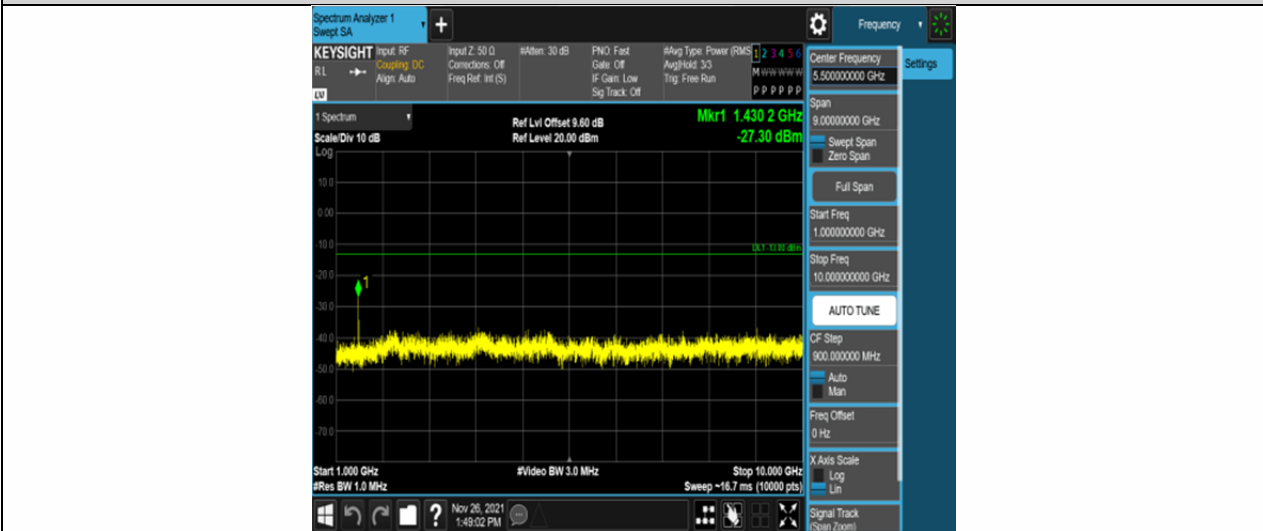

Band12-1.4MHz-16QAM-23173-6RB#0-Range2:1000~10000MHz