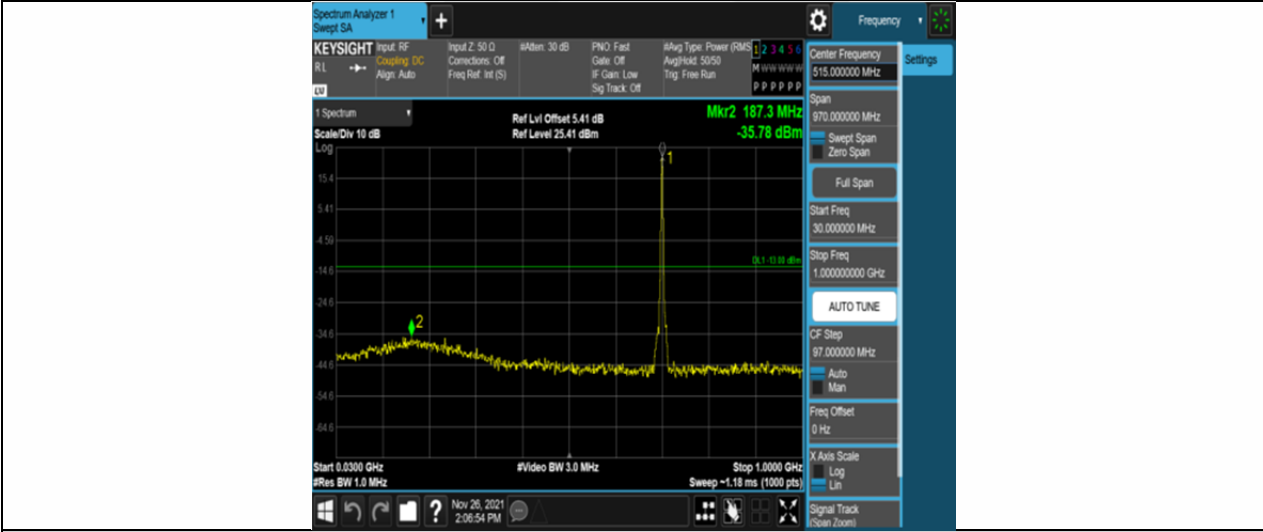

Band12-3MHz-QPSK-23095-15RB#0-Range1:30~1000MHz