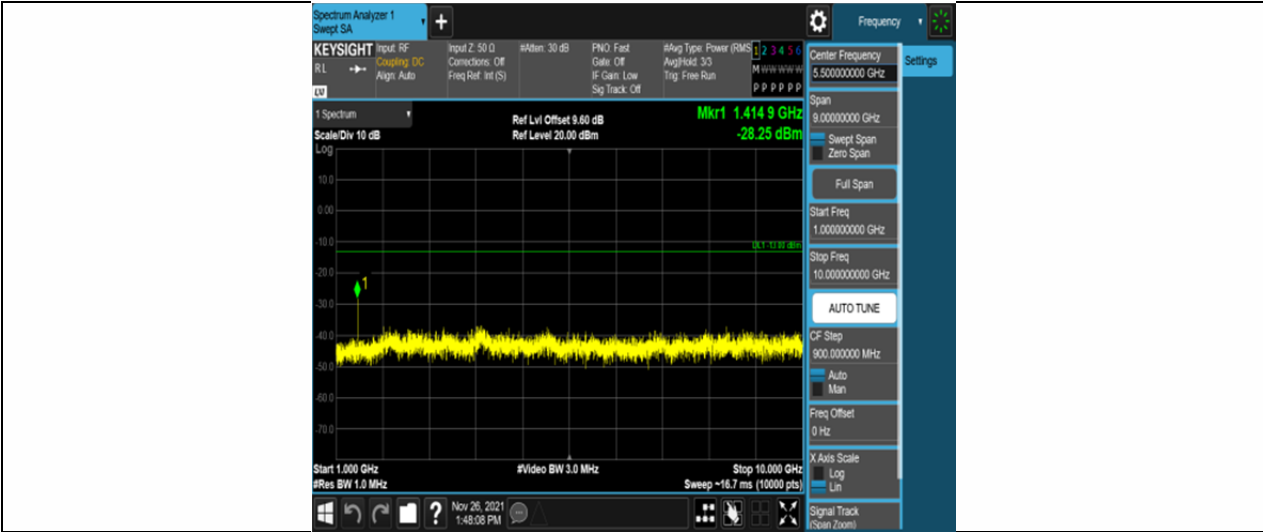

Band12-1.4MHz-16QAM-23095-6RB#0-Range2:1000~10000MHz