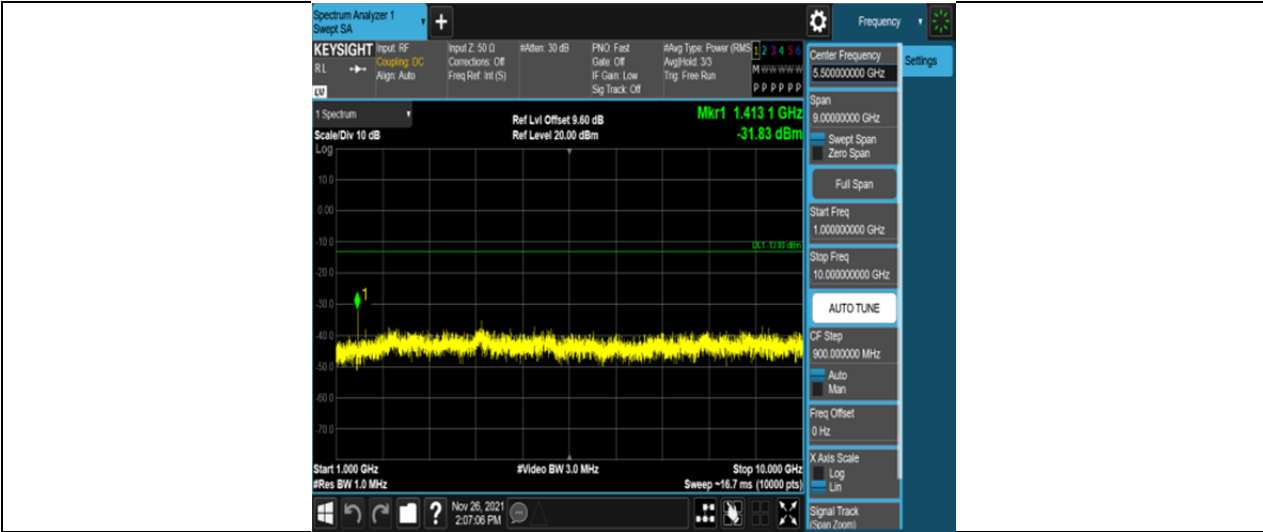

Band12-3MHz-QPSK-23095-15RB#0-Range2:1000~10000MHz