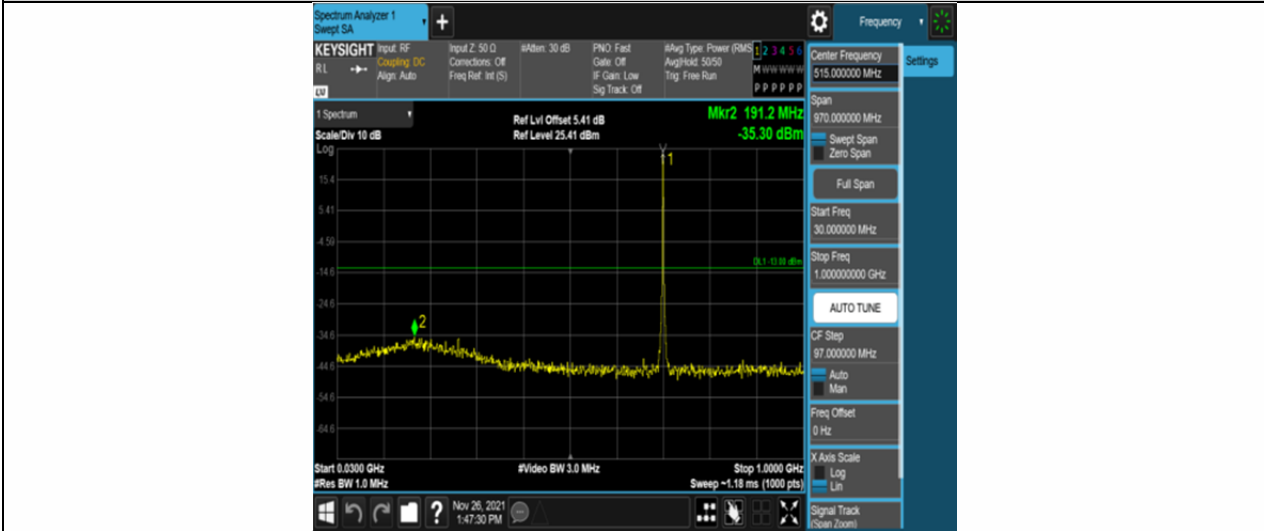

Band12-1.4MHz-QPSK-23095-6RB#0-Range1:30~1000MHz