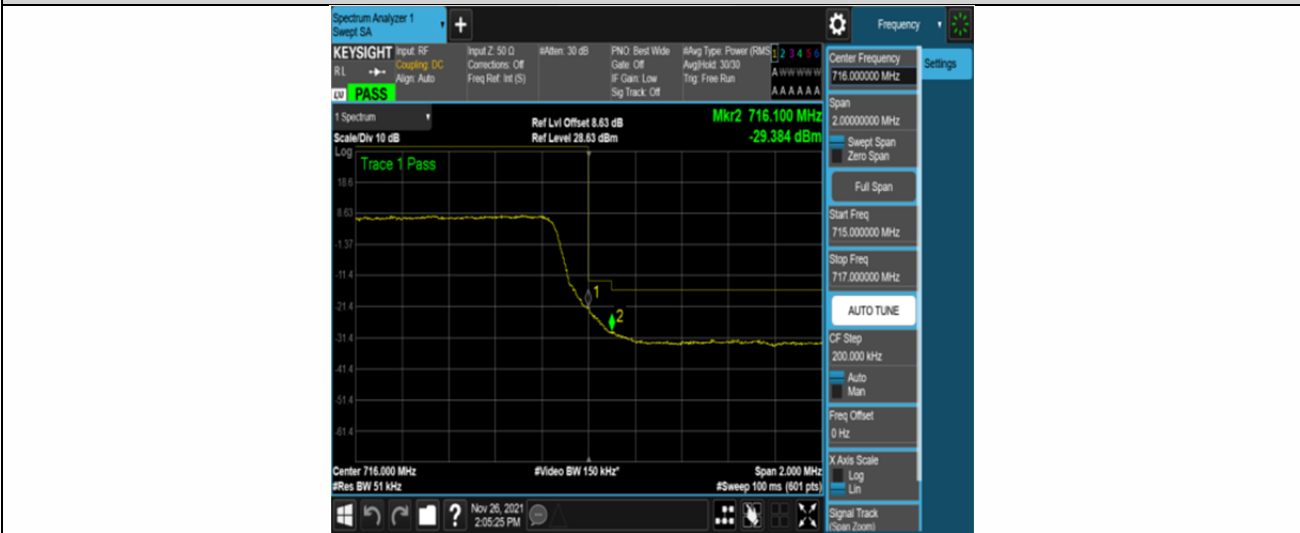

Test Graphs

Band12-1.4MHz-QPSK-23017-6RB#0

Band12-1.4MHz-QPSK-23173-6RB#0

Band12-1.4MHz-16QAM-23017-6RB#0

Band12-1.4MHz-16QAM-23173-6RB#0

Band12-3MHz-QPSK-23025-15RB#0

Band12-3MHz-QPSK-23165-15RB#0

Band12-3MHz-16QAM-23025-15RB#0

Band12-3MHz-16QAM-23165-15RB#0

Band12-5MHz-QPSK-23035-25RB#0

Band12-10MHz-QPSK-23060-50RB#0

Band12-10MHz-QPSK-23130-50RB#0

Band12-10MHz-16QAM-23060-50RB#0

Band12-10MHz-16QAM-23130-50RB#0

Appendix E: Conducted Spurious Emission