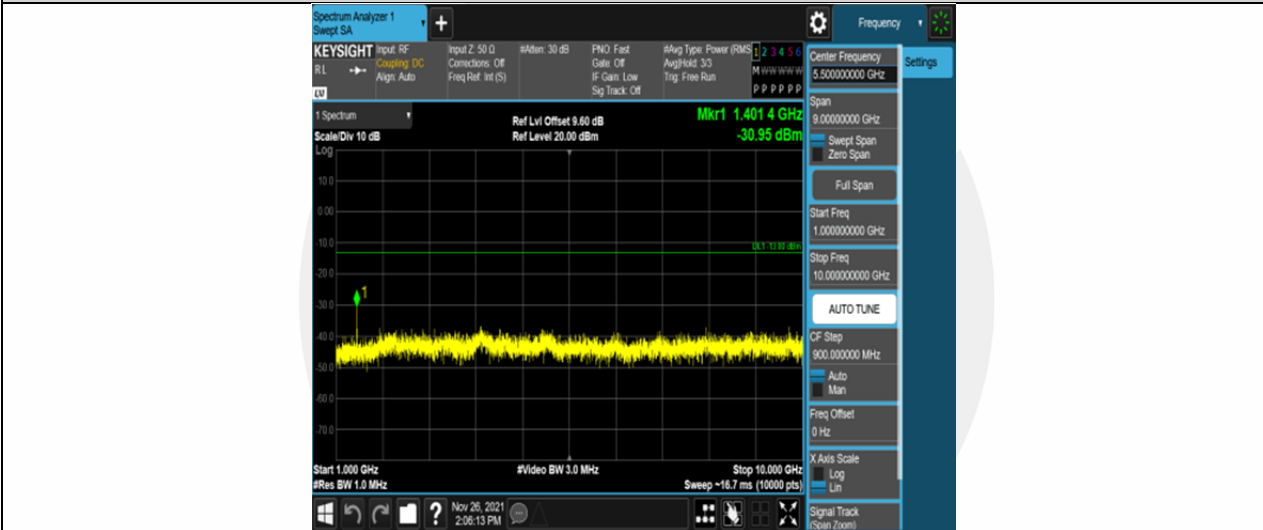

Band12-3MHz-QPSK-23025-15RB#0-Range2:1000~10000MHz