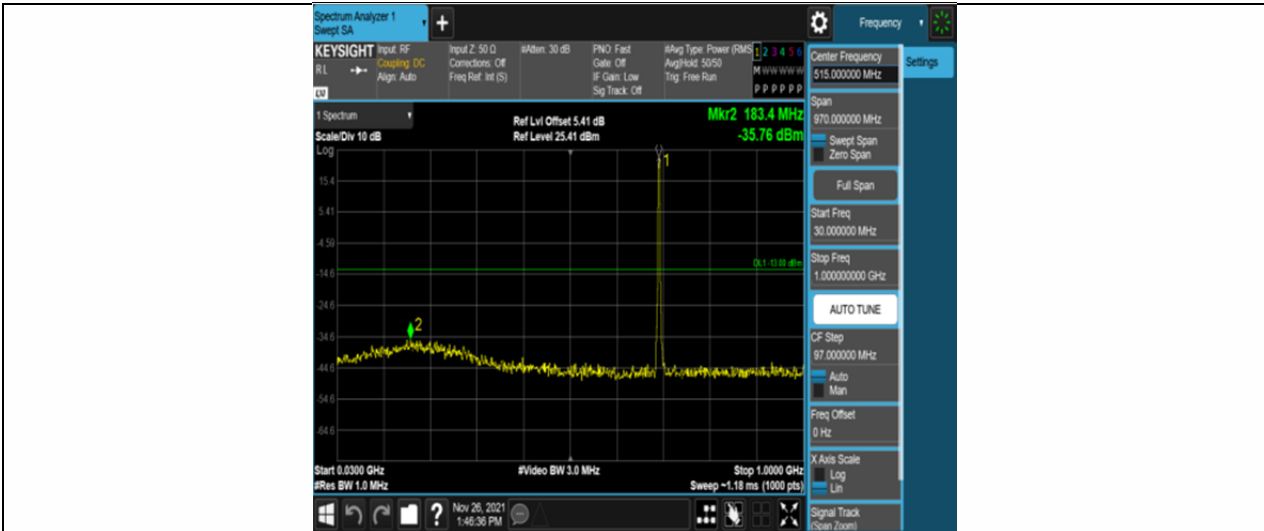

Test Graphs

Band12-1.4MHz-QPSK-23017-6RB#0-Range1:30~1000MHz