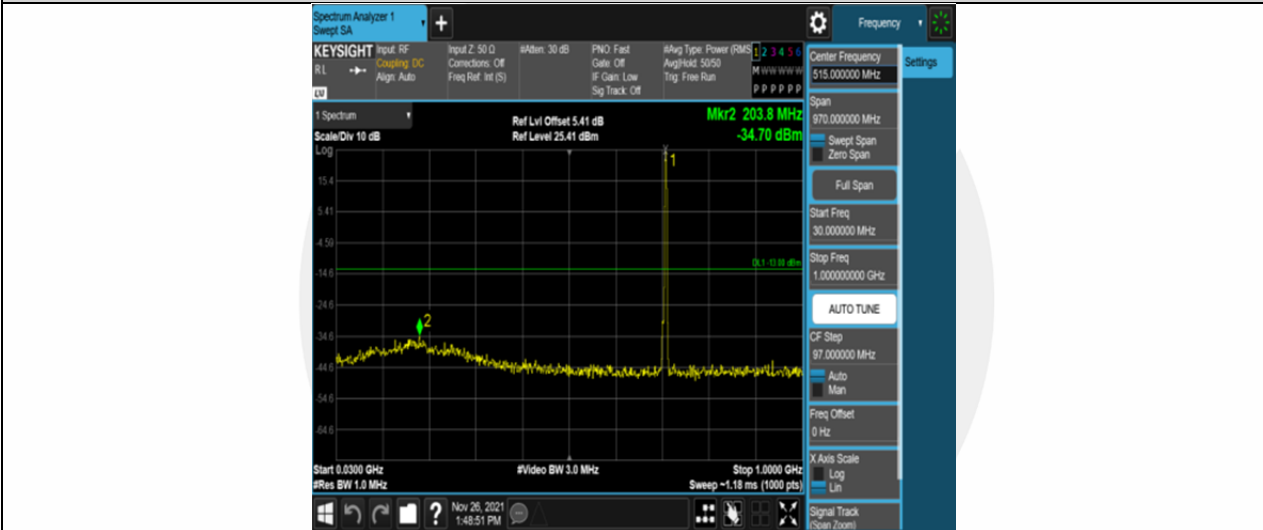

Band12-1.4MHz-16QAM-23173-6RB#0-Range1:30~1000MHz