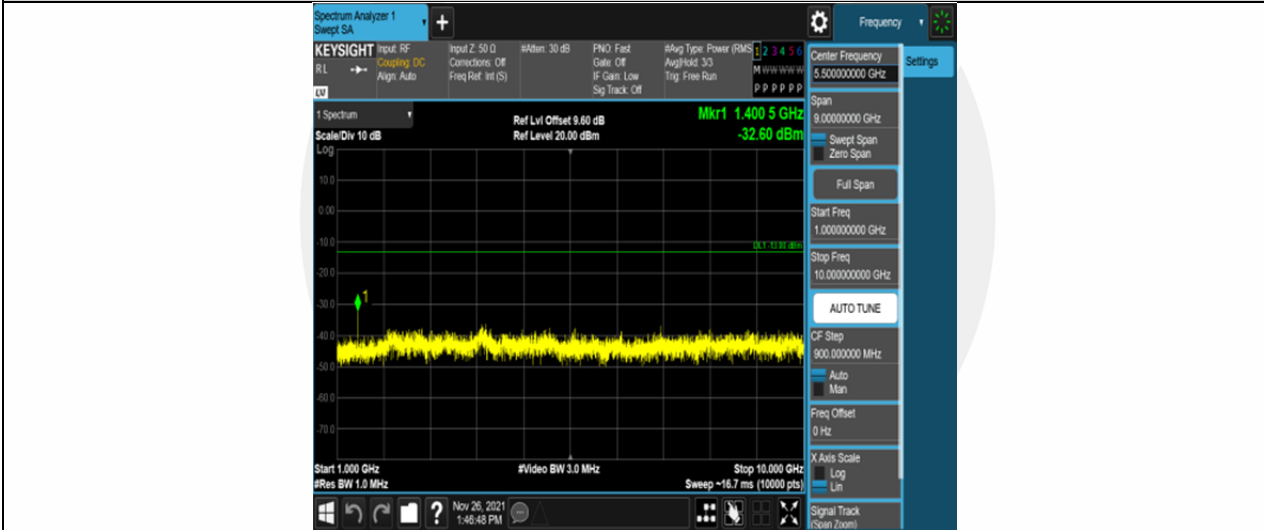

Band12-1.4MHz-QPSK-23017-6RB#0-Range2:1000~10000MHz