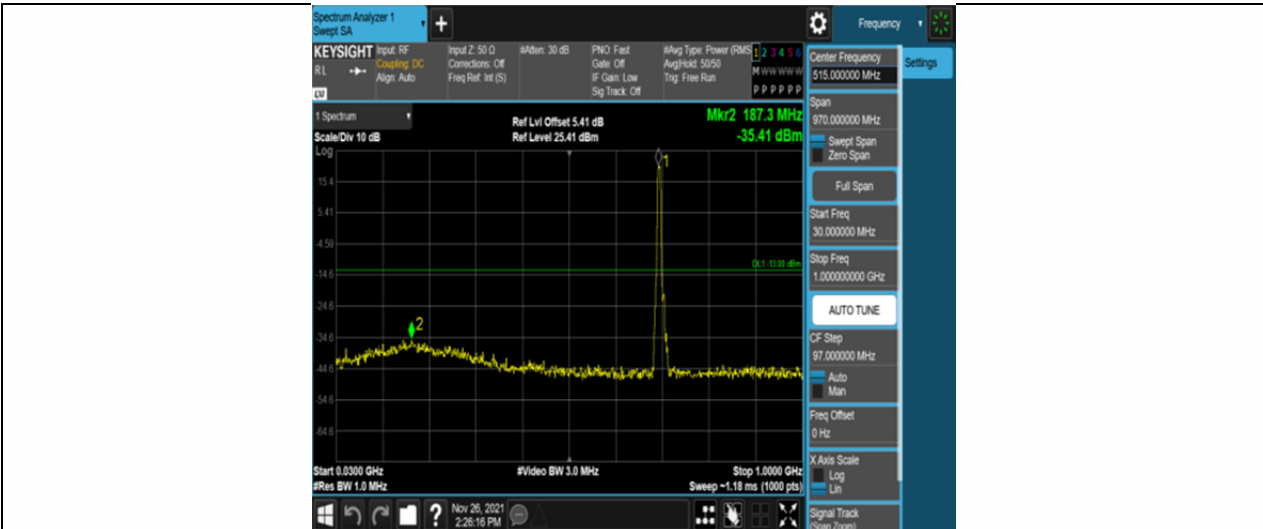

Band12-5MHz-QPSK-23035-25RB#0-Range1:30~1000MHz