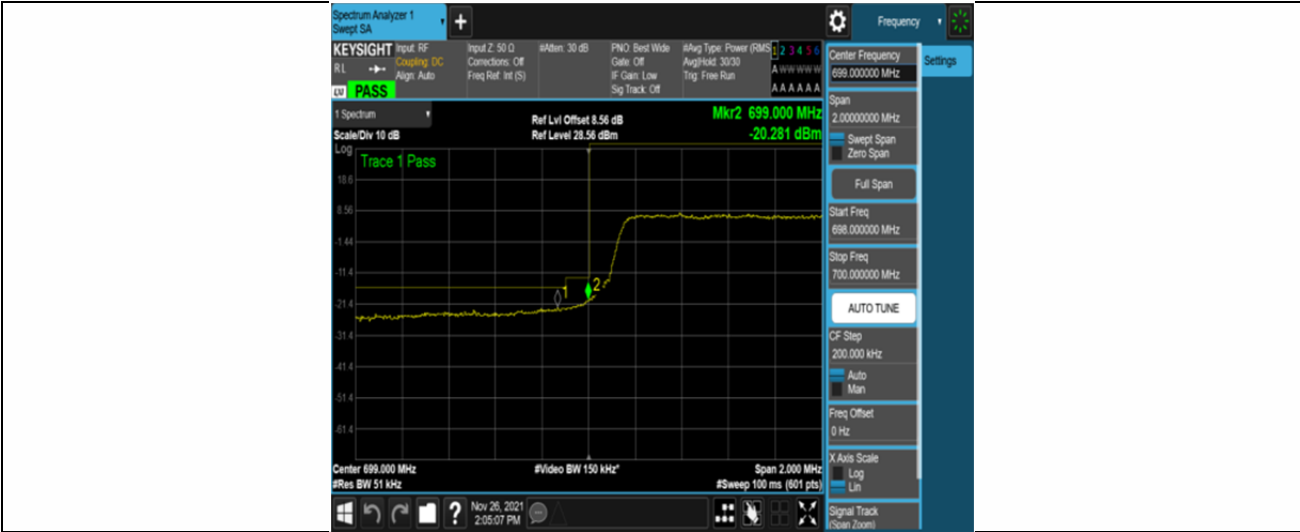

Test Graphs

Band12-1.4MHz-QPSK-23017-6RB#0

Band12-1.4MHz-QPSK-23173-6RB#0

Band12-1.4MHz-16QAM-23017-6RB#0

Band12-1.4MHz-16QAM-23173-6RB#0

Band12-3MHz-QPSK-23025-15RB#0

Band12-3MHz-QPSK-23165-15RB#0

Band12-3MHz-16QAM-23025-15RB#0

Band12-3MHz-16QAM-23165-15RB#0

Band12-5MHz-QPSK-23035-25RB#0

Band12-10MHz-QPSK-23060-50RB#0

Band12-10MHz-QPSK-23130-50RB#0

Band12-10MHz-16QAM-23060-50RB#0

Band12-10MHz-16QAM-23130-50RB#0

Appendix E: Conducted Spurious Emission