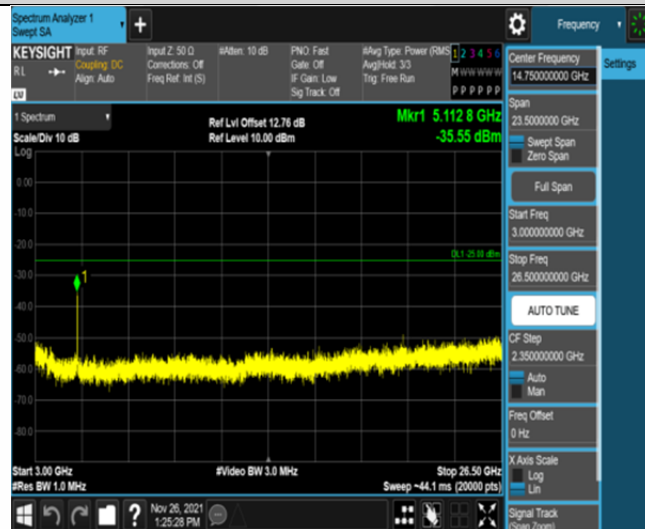

Band7-20MHz-16QAM-21350-100RB#0-Range1:30~1000MHz

Band7-20MHz-16QAM-21350-100RB#0-Range2:1000~3000MHz

Band7-20MHz-16QAM-21350-100RB#0-Range3:3000~26500MHz

Appendix F: Frequency Stability

Test Result

Voltage										
Band	Bandwidth	Modulation	Channel	RB Configure	Voltage [Vdc]	Temperature (°C)	Deviation (Hz)	Deviation (ppm)	Limit (ppm)	Verdict
Band7	5MHz	QPSK	20775	25RB#0	VL	NT	12.29	0.00491 1	±2.5	PASS
Band7	5MHz	QPSK	20775	25RB#0	VN	NT	7.08	0.00282 9	±2.5	PASS
Band7	5MHz	QPSK	20775	25RB#0	VH	NT	5.02	0.00200 6	±2.5	PASS
Band7	5MHz	QPSK	21100	25RB#0	VL	NT	-7.75	-0.0030 57	±2.5	PASS
Band7	5MHz	QPSK	21100	25RB#0	VN	NT	-5.72	-0.0022 56	±2.5	PASS
Band7	5MHz	QPSK	21100	25RB#0	VH	NT	-11.59	-0.0045 72	±2.5	PASS
Band7	5MHz	QPSK	21425	25RB#0	VL	NT	6.08	0.00236 8	±2.5	PASS
Band7	5MHz	QPSK	21425	25RB#0	VN	NT	7.87	0.00306 5	±2.5	PASS
Band7	5MHz	QPSK	21425	25RB#0	VH	NT	-3.13	-0.0012 19	±2.5	PASS
Band7	5MHz	16QAM	20775	25RB#0	VL	NT	14.89	0.00595 0	±2.5	PASS
Band7	5MHz	16QAM	20775	25RB#0	VN	NT	5.49	0.00219 4	±2.5	PASS
Band7	5MHz	16QAM	20775	25RB#0	VH	NT	12.02	0.00480 3	±2.5	PASS
Band7	5MHz	16QAM	21100	25RB#0	VL	NT	-7.30	-0.0028 80	±2.5	PASS
Band7	5MHz	16QAM	21100	25RB#0	VN	NT	-7.71	-0.0030 41	±2.5	PASS
Band7	5MHz	16QAM	21100	25RB#0	VH	NT	-8.13	-0.0032 07	±2.5	PASS
Band7	5MHz	16QAM	21425	25RB#0	VL	NT	-6.04	-0.0023 52	±2.5	PASS