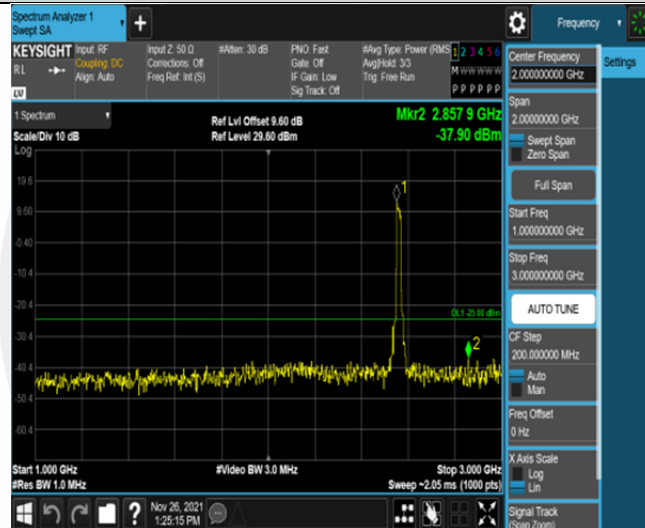

Band7-20MHz-16QAM-21350-100RB#0-Range1:30~1000MHz

Band7-20MHz-16QAM-21350-100RB#0-Range2:1000~3000MHz

Band7-20MHz-16QAM-21350-100RB#0-Range3:3000~26500MHz

Appendix F: Frequency Stability

Test Result

Voltage										
Band	Bandwidth	Modulation	Channel	RB Configure	Voltage [Vdc]	Temperature (°C)	Deviation (Hz)	Deviation (ppm)	Limit (ppm)	Verdict
Band7	5MHz	QPSK	20775	25RB#0	VL	NT	12.29	0.00491 1	±2.5	PASS
Band7	5MHz	QPSK	20775	25RB#0	VN	NT	7.08	0.00282 9	±2.5	PASS
Band7	5MHz	QPSK	20775	25RB#0	VH	NT	5.02	0.00200 6	±2.5	PASS
Band7	5MHz	QPSK	21100	25RB#0	VL	NT	-7.75	-0.0030 57	±2.5	PASS
Band7	5MHz	QPSK	21100	25RB#0	VN	NT	-5.72	-0.0022 56	±2.5	PASS
Band7	5MHz	QPSK	21100	25RB#0	VH	NT	-11.59	-0.0045 72	±2.5	PASS
Band7	5MHz	QPSK	21425	25RB#0	VL	NT	6.08	0.00236 8	±2.5	PASS
Band7	5MHz	QPSK	21425	25RB#0	VN	NT	7.87	0.00306 5	±2.5	PASS
Band7	5MHz	QPSK	21425	25RB#0	VH	NT	-3.13	-0.0012 19	±2.5	PASS
Band7	5MHz	16QAM	20775	25RB#0	VL	NT	14.89	0.00595 0	±2.5	PASS
Band7	5MHz	16QAM	20775	25RB#0	VN	NT	5.49	0.00219 4	±2.5	PASS
Band7	5MHz	16QAM	20775	25RB#0	VH	NT	12.02	0.00480 3	±2.5	PASS
Band7	5MHz	16QAM	21100	25RB#0	VL	NT	-7.30	-0.0028 80	±2.5	PASS
Band7	5MHz	16QAM	21100	25RB#0	VN	NT	-7.71	-0.0030 41	±2.5	PASS
Band7	5MHz	16QAM	21100	25RB#0	VH	NT	-8.13	-0.0032 07	±2.5	PASS
Band7	5MHz	16QAM	21425	25RB#0	VL	NT	-6.04	-0.0023 52	±2.5	PASS