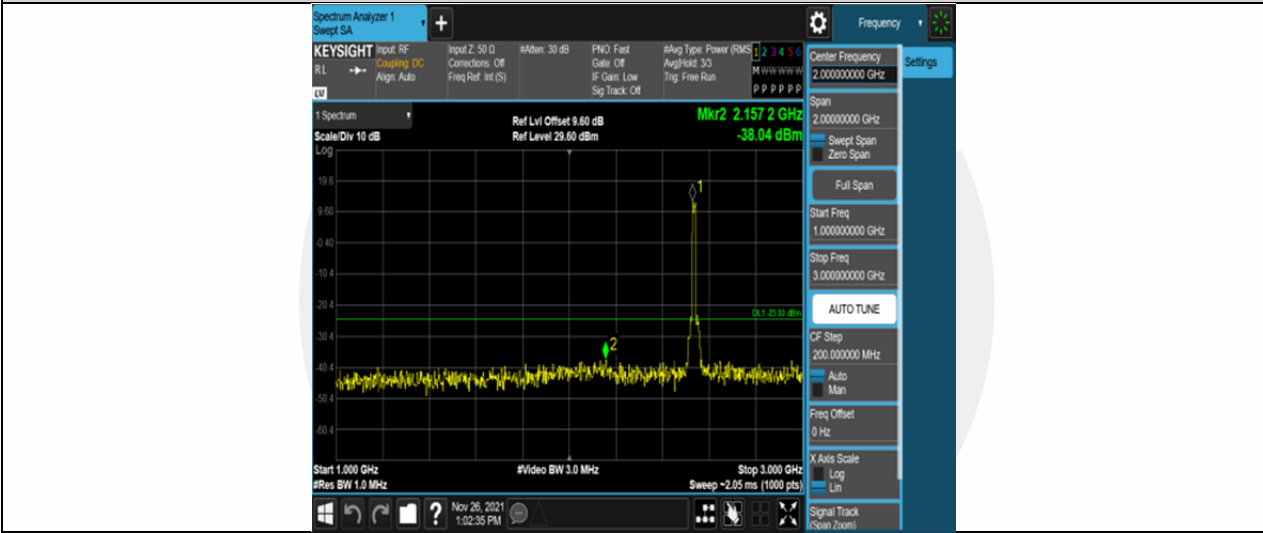

Band7-15MHz-16QAM-21100-75RB#0-Range1:30~1000MHz

Band7-15MHz-16QAM-21100-75RB#0-Range2:1000~3000MHz