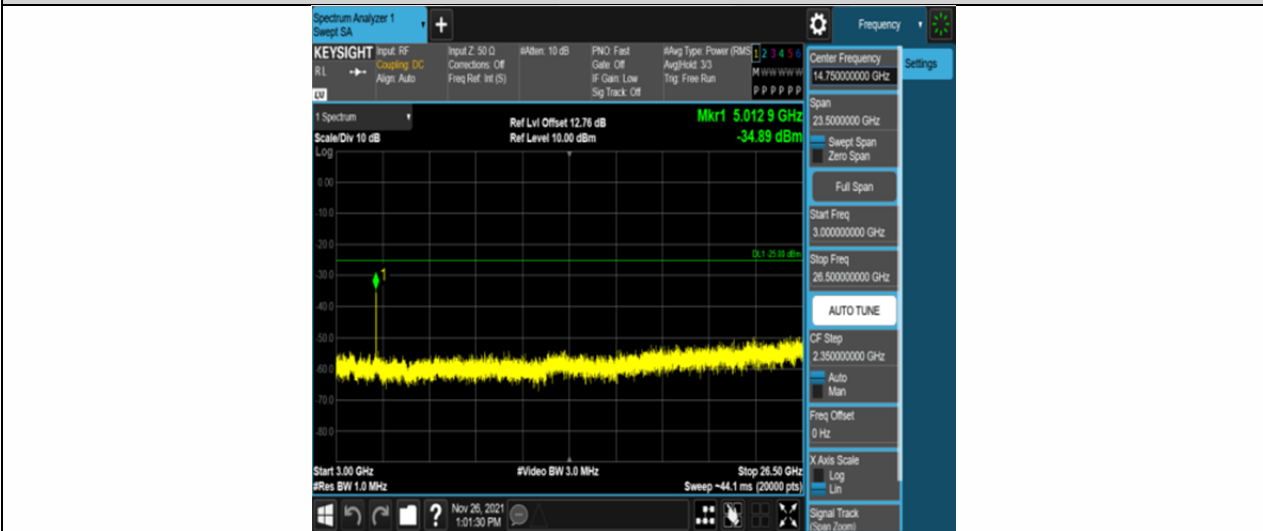

Band7-15MHz-16QAM-20825-75RB#0-Range2:1000~3000MHz

Band7-15MHz-16QAM-20825-75RB#0-Range3:3000~26500MHz