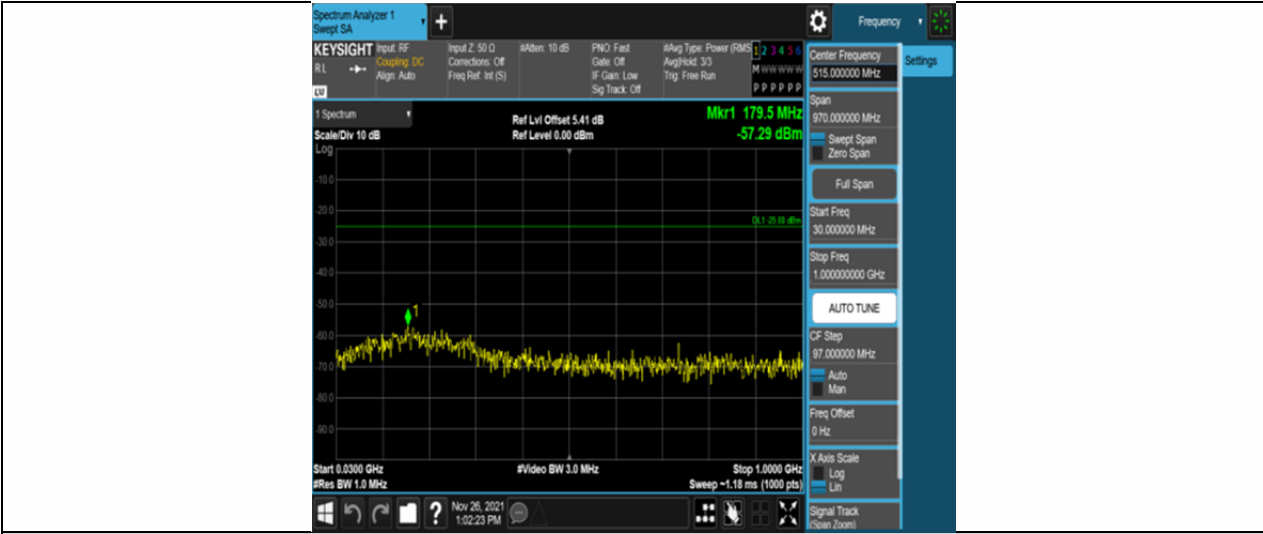

Band7-15MHz-16QAM-20825-75RB#0-Range3:3000~26500MHz

Band7-15MHz-16QAM-21100-75RB#0-Range1:30~1000MHz