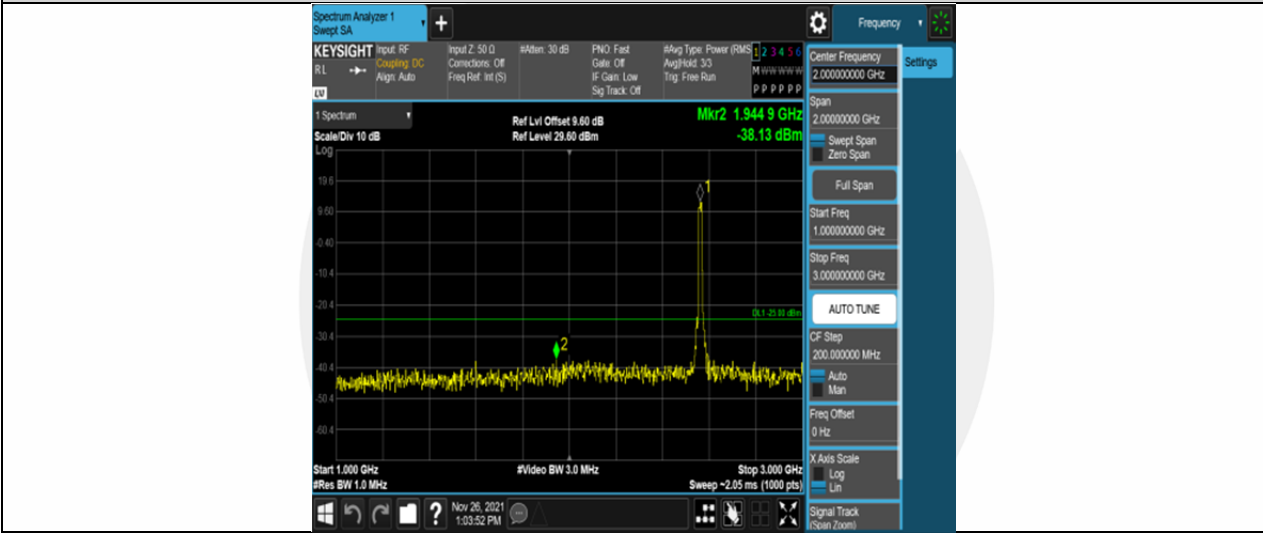

Band7-15MHz-16QAM-21375-75RB#0-Range1:30~1000MHz

Band7-15MHz-16QAM-21375-75RB#0-Range2:1000~3000MHz