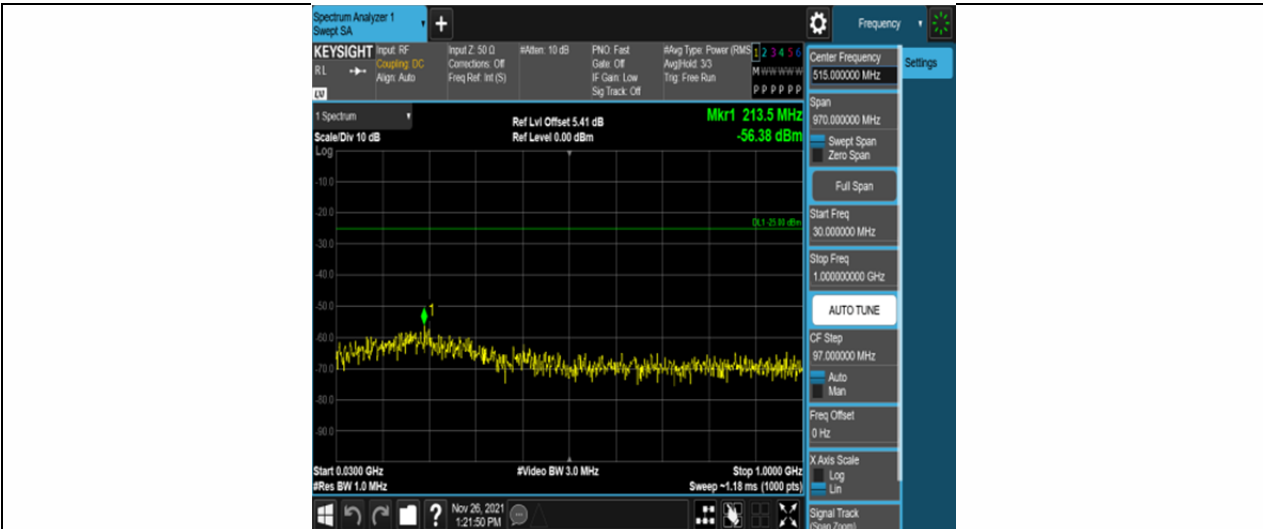

Band7-15MHz-16QAM-21375-75RB#0-Range3:3000~26500MHz

Band7-20MHz-QPSK-20850-100RB#0-Range 1:30~1000MHz