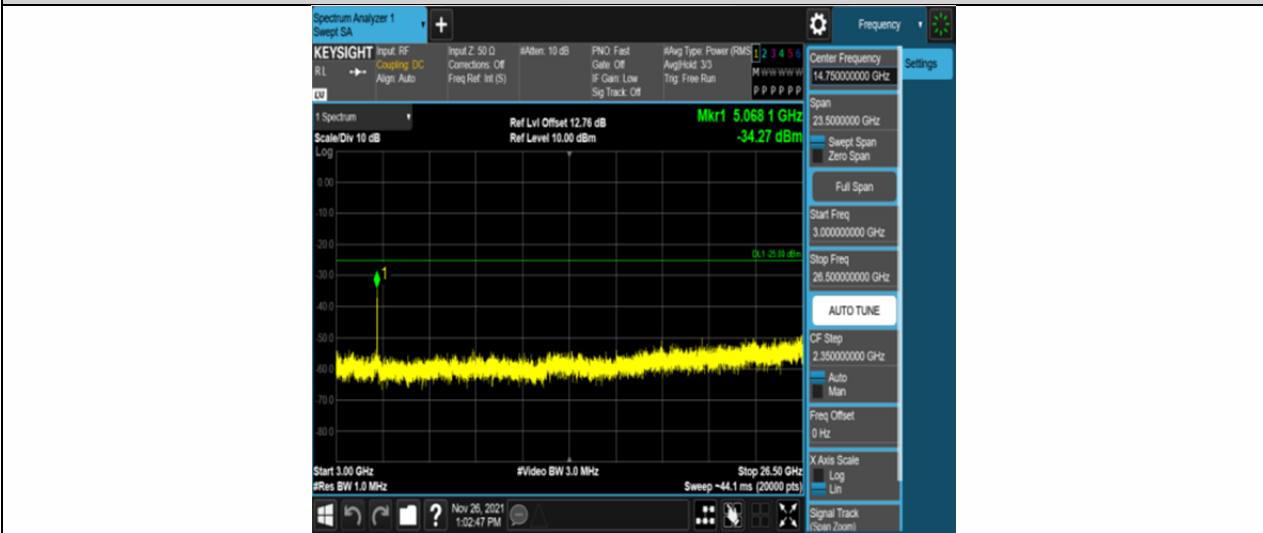

Band7-15MHz-16QAM-20825-75RB#0-Range2:1000~3000MHz

Band7-15MHz-16QAM-20825-75RB#0-Range3:3000~26500MHz

Band7-15MHz-16QAM-21100-75RB#0-Range1:30~1000MHz

Band7-15MHz-16QAM-21100-75RB#0-Range2:1000~3000MHz

Band7-15MHz-16QAM-21100-75RB#0-Range3:3000~26500MHz