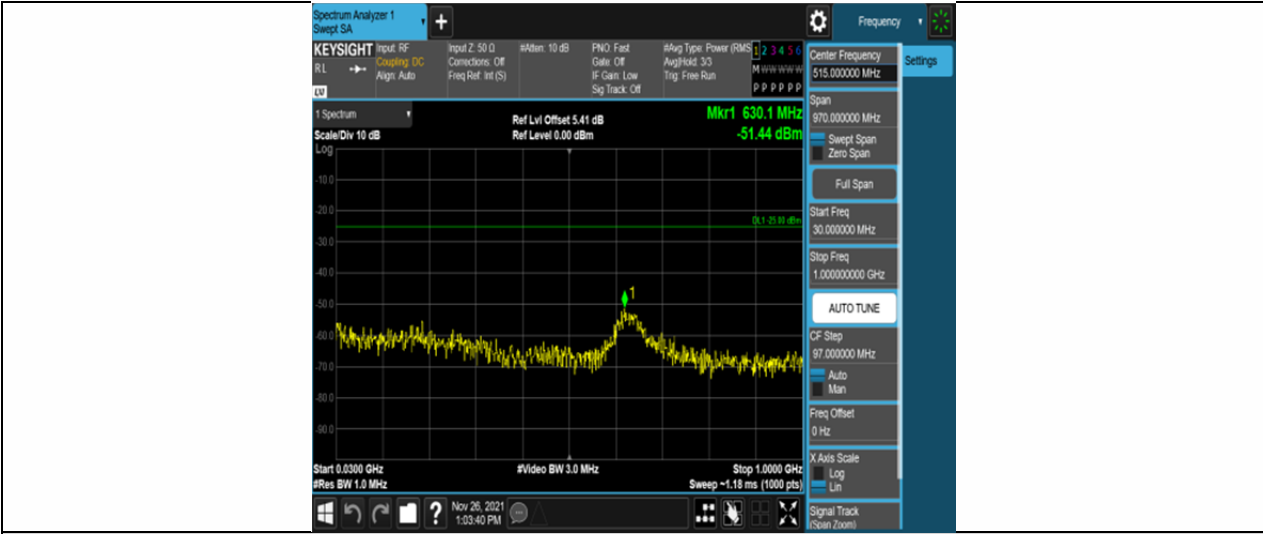

Band7-15MHz-16QAM-20825-75RB#0-Range2:1000~3000MHz

Band7-15MHz-16QAM-20825-75RB#0-Range3:3000~26500MHz

Band7-15MHz-16QAM-21100-75RB#0-Range1:30~1000MHz

Band7-15MHz-16QAM-21100-75RB#0-Range2:1000~3000MHz

Band7-15MHz-16QAM-21100-75RB#0-Range3:3000~26500MHz