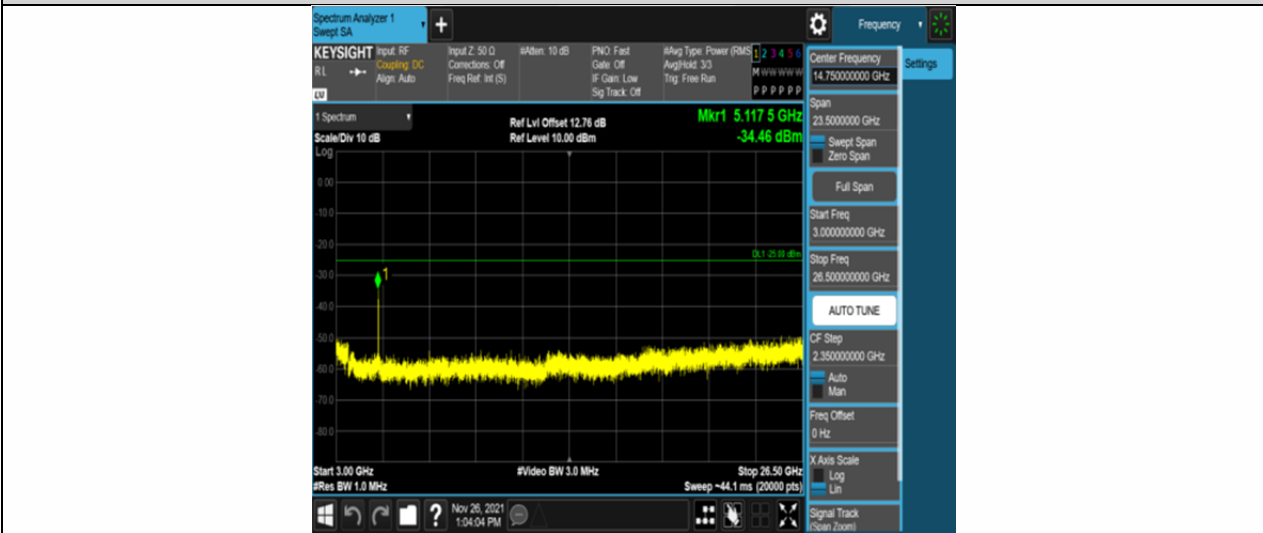

Band7-15MHz-16QAM-21375-75RB#0-Range2:1000~3000MHz

Band7-15MHz-16QAM-21375-75RB#0-Range3:3000~26500MHz