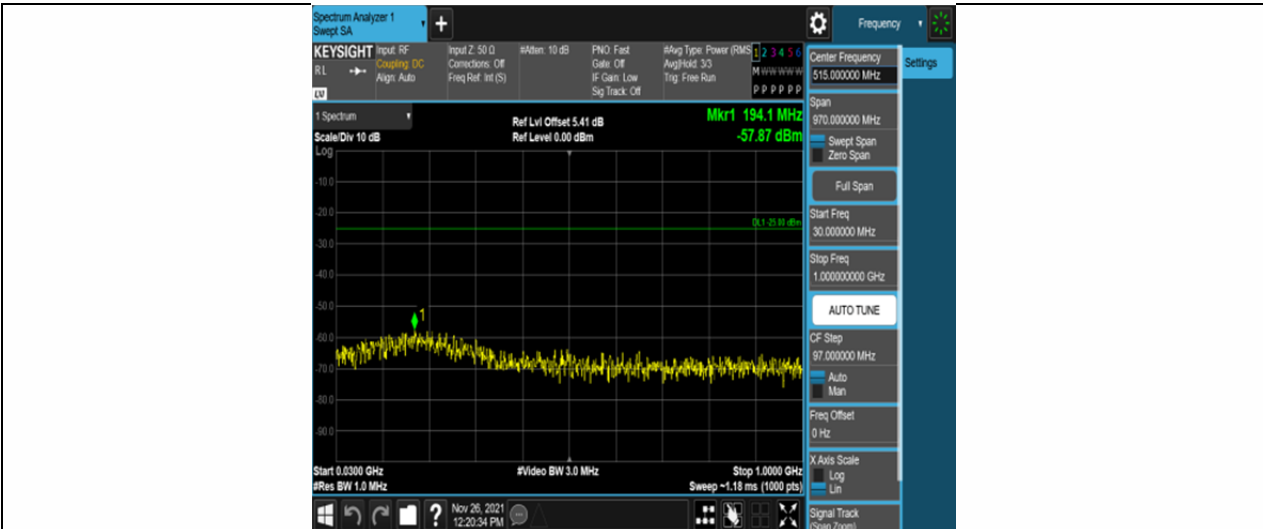

Band7-5MHz-16QAM-21100-25RB#0-Range1:30~1000MHz