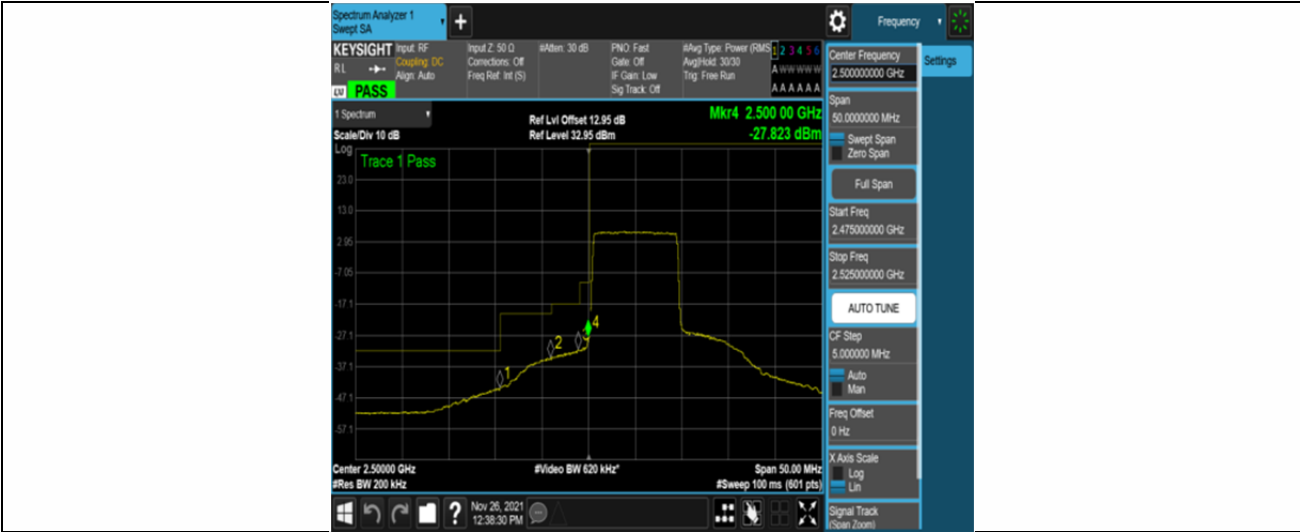

Test Graphs

Band7-5MHz-QPSK-20775-25RB#0

Band7-5MHz-QPSK-21425-25RB#0

Band7-5MHz-16QAM-20775-25RB#0

Band7-5MHz-16QAM-21425-25RB#0

Band7-10MHz-QPSK-20800-50RB#0

Band7-10MHz-QPSK-21400-50RB#0

Band7-10MHz-16QAM-20800-50RB#0

Band7-10MHz-16QAM-21400-50RB#0

Band7-15MHz-QPSK-20825-75RB#0

Band7-20MHz-QPSK-20850-100RB#0

Band7-20MHz-QPSK-21350-100RB#0

Band7-20MHz-16QAM-20850-100RB#0

Band7-20MHz-16QAM-21350-100RB#0

Appendix E: Conducted Spurious Emission