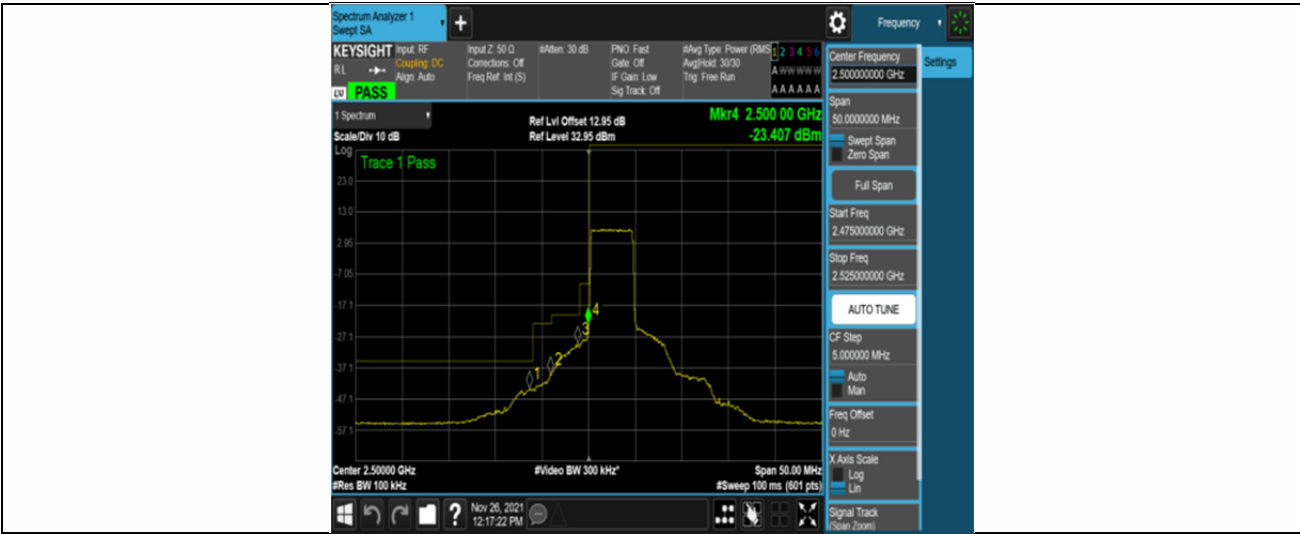

Test Graphs

Band7-5MHz-QPSK-20775-25RB#0

Band7-5MHz-QPSK-21425-25RB#0

Band7-5MHz-16QAM-20775-25RB#0

Band7-5MHz-16QAM-21425-25RB#0

Band7-10MHz-QPSK-20800-50RB#0

Band7-10MHz-QPSK-21400-50RB#0

Band7-10MHz-16QAM-20800-50RB#0

Band7-10MHz-16QAM-21400-50RB#0

Band7-15MHz-QPSK-20825-75RB#0

Band7-20MHz-QPSK-20850-100RB#0

Band7-20MHz-QPSK-21350-100RB#0

Band7-20MHz-16QAM-20850-100RB#0

Band7-20MHz-16QAM-21350-100RB#0

Appendix E: Conducted Spurious Emission