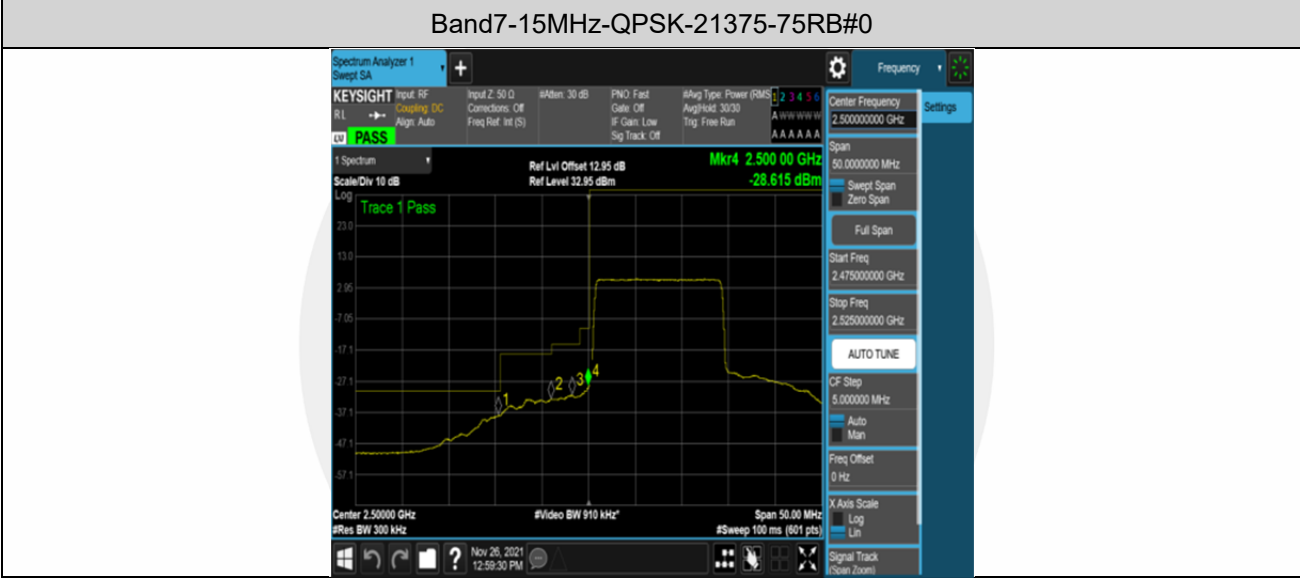

Test Graphs

Band7-5MHz-QPSK-20775-25RB#0

Band7-5MHz-QPSK-21425-25RB#0

Band7-5MHz-16QAM-20775-25RB#0

Band7-5MHz-16QAM-21425-25RB#0

Band7-10MHz-QPSK-20800-50RB#0

Band7-10MHz-QPSK-21400-50RB#0

Band7-10MHz-16QAM-20800-50RB#0

Band7-10MHz-16QAM-21400-50RB#0

Band7-15MHz-QPSK-20825-75RB#0

Band7-20MHz-QPSK-20850-100RB#0

Band7-20MHz-QPSK-21350-100RB#0

Band7-20MHz-16QAM-20850-100RB#0

Band7-20MHz-16QAM-21350-100RB#0

Appendix E: Conducted Spurious Emission