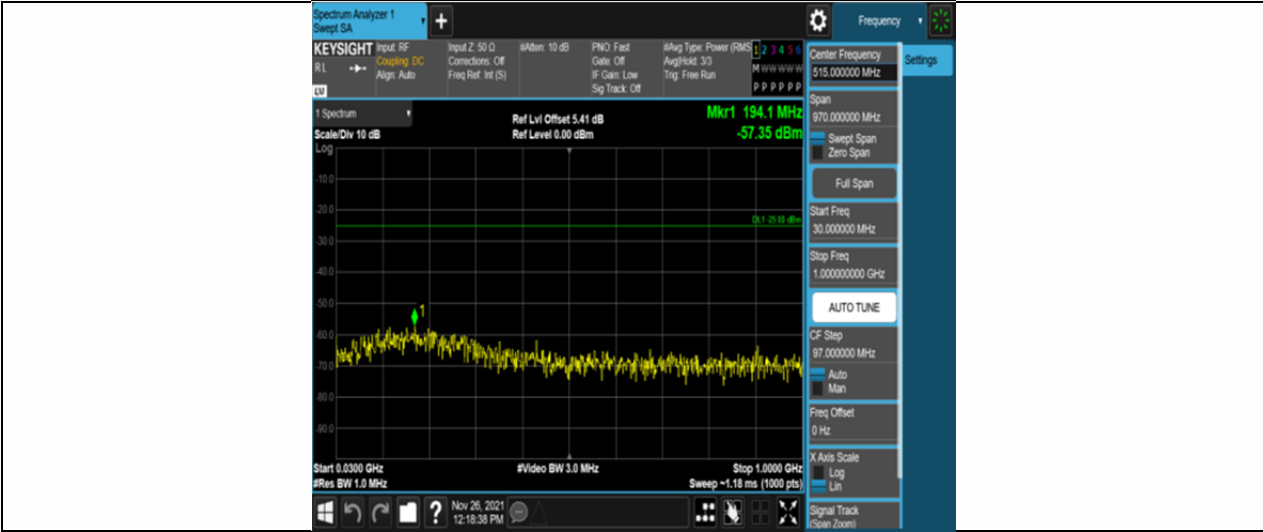

Test Graphs

Band7-5MHz-QPSK-20775-25RB#0-Range1:30~1000MHz