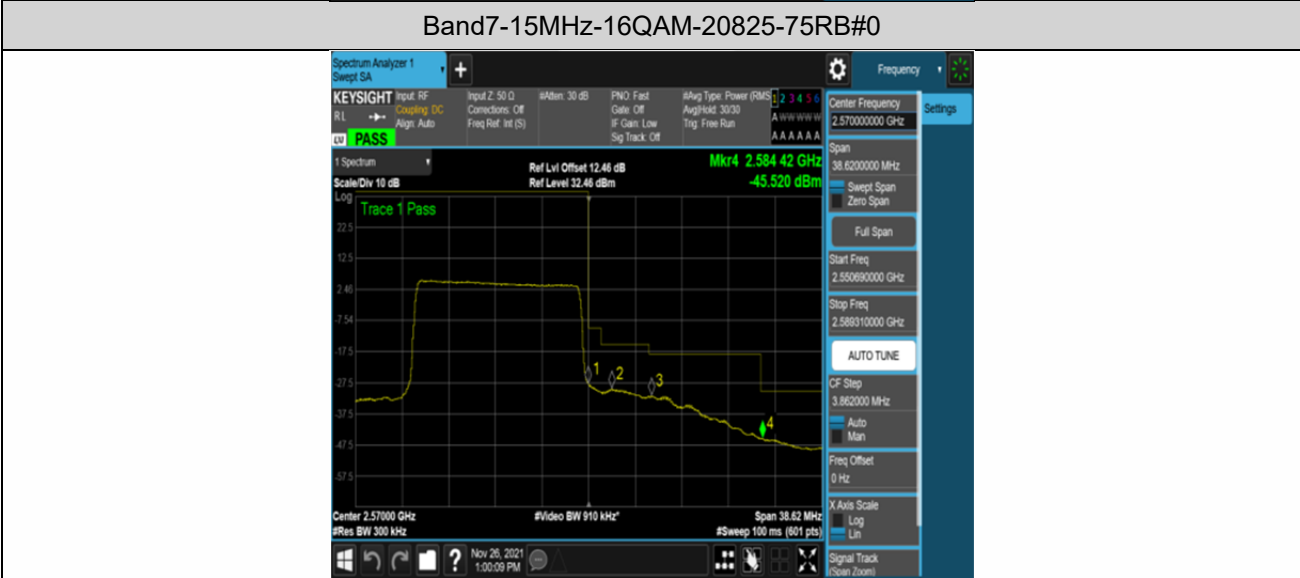

Test Graphs

Band7-5MHz-QPSK-20775-25RB#0

Band7-5MHz-QPSK-21425-25RB#0

Band7-5MHz-16QAM-20775-25RB#0

Band7-5MHz-16QAM-21425-25RB#0

Band7-10MHz-QPSK-20800-50RB#0

Band7-10MHz-QPSK-21400-50RB#0

Band7-10MHz-16QAM-20800-50RB#0

Band7-10MHz-16QAM-21400-50RB#0

Band7-15MHz-QPSK-20825-75RB#0

Band7-20MHz-QPSK-20850-100RB#0

Band7-20MHz-QPSK-21350-100RB#0

Band7-20MHz-16QAM-20850-100RB#0

Band7-20MHz-16QAM-21350-100RB#0

Appendix E: Conducted Spurious Emission