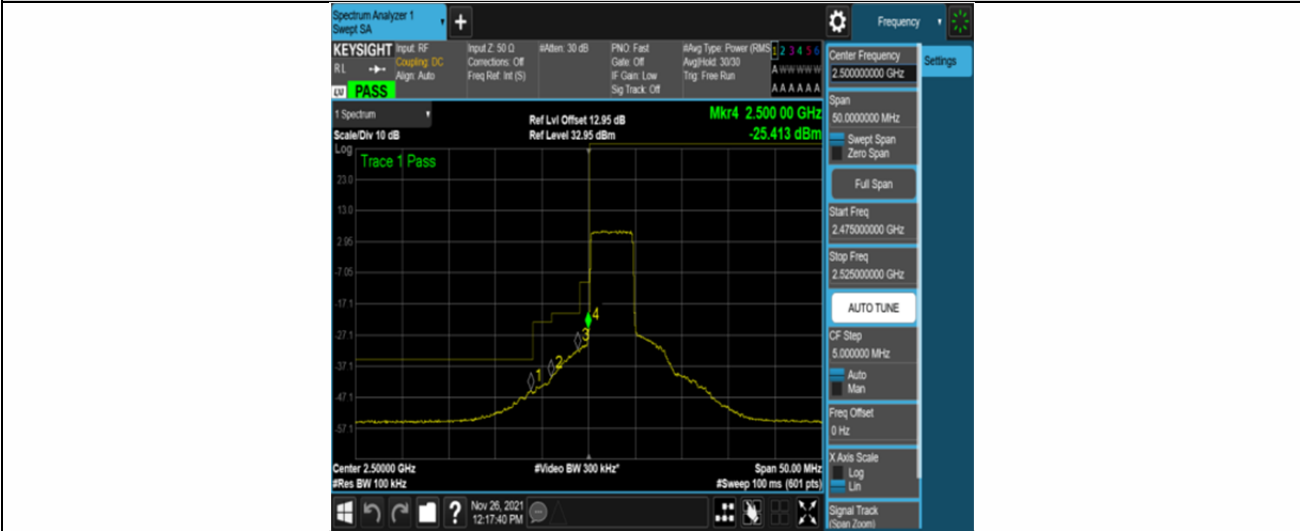

Test Graphs

Band7-5MHz-QPSK-20775-25RB#0

Band7-5MHz-QPSK-21425-25RB#0

Band7-5MHz-16QAM-20775-25RB#0

Band7-5MHz-16QAM-21425-25RB#0

Band7-10MHz-QPSK-20800-50RB#0

Band7-10MHz-QPSK-21400-50RB#0

Band7-10MHz-16QAM-20800-50RB#0

Band7-10MHz-16QAM-21400-50RB#0

Band7-15MHz-QPSK-20825-75RB#0

Band7-20MHz-QPSK-20850-100RB#0

Band7-20MHz-QPSK-21350-100RB#0

Band7-20MHz-16QAM-20850-100RB#0

Band7-20MHz-16QAM-21350-100RB#0

Appendix E: Conducted Spurious Emission