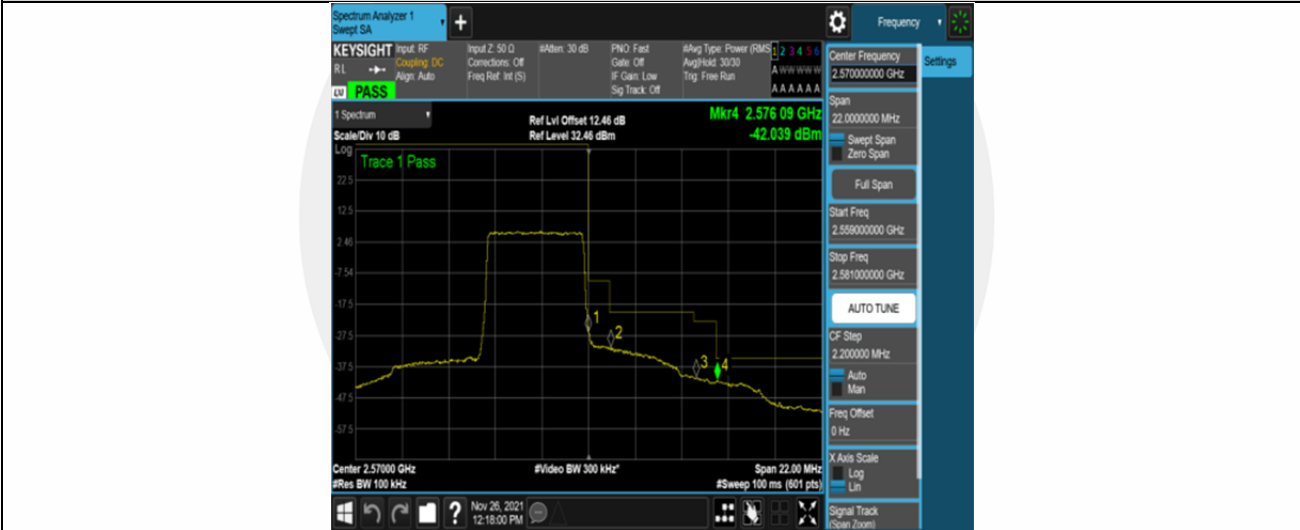

Test Graphs

Band7-5MHz-QPSK-20775-25RB#0

Band7-5MHz-QPSK-21425-25RB#0

Band7-5MHz-16QAM-20775-25RB#0

Band7-5MHz-16QAM-21425-25RB#0

Band7-10MHz-QPSK-20800-50RB#0

Band7-10MHz-QPSK-21400-50RB#0

Band7-10MHz-16QAM-20800-50RB#0

Band7-10MHz-16QAM-21400-50RB#0

Band7-15MHz-QPSK-20825-75RB#0

Band7-20MHz-QPSK-20850-100RB#0

Band7-20MHz-QPSK-21350-100RB#0

Band7-20MHz-16QAM-20850-100RB#0

Band7-20MHz-16QAM-21350-100RB#0

Appendix E: Conducted Spurious Emission