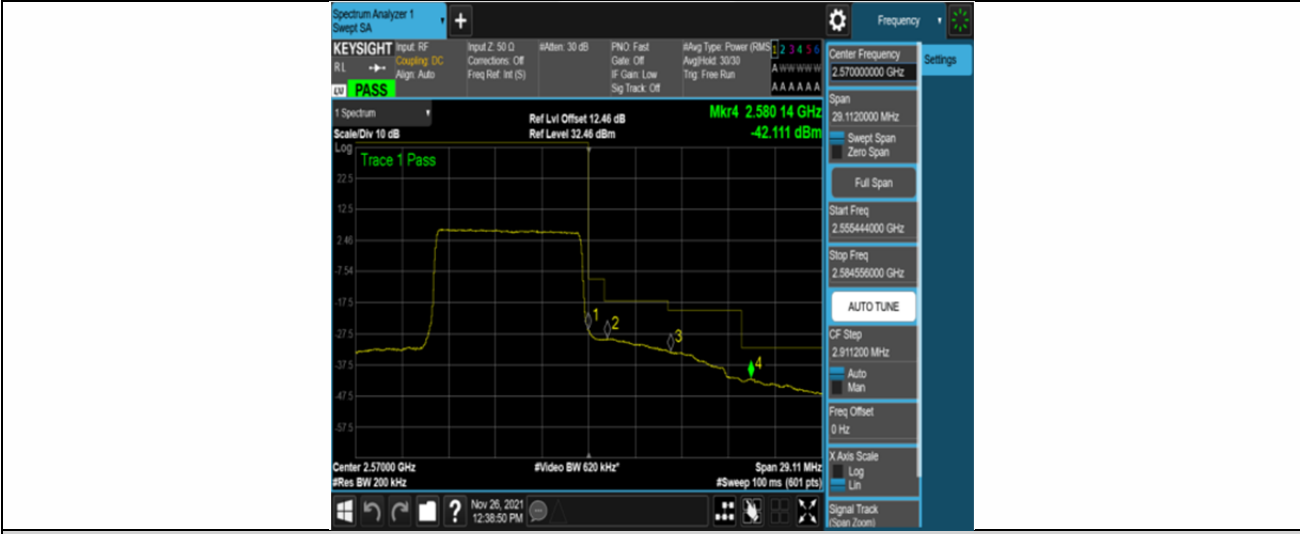

Test Graphs

Band7-5MHz-QPSK-20775-25RB#0

Band7-5MHz-QPSK-21425-25RB#0

Band7-5MHz-16QAM-20775-25RB#0

Band7-5MHz-16QAM-21425-25RB#0

Band7-10MHz-QPSK-20800-50RB#0

Band7-10MHz-QPSK-21400-50RB#0

Band7-10MHz-16QAM-20800-50RB#0

Band7-10MHz-16QAM-21400-50RB#0

Band7-15MHz-QPSK-20825-75RB#0

Band7-20MHz-QPSK-20850-100RB#0

Band7-20MHz-QPSK-21350-100RB#0

Band7-20MHz-16QAM-20850-100RB#0

Band7-20MHz-16QAM-21350-100RB#0

Appendix E: Conducted Spurious Emission