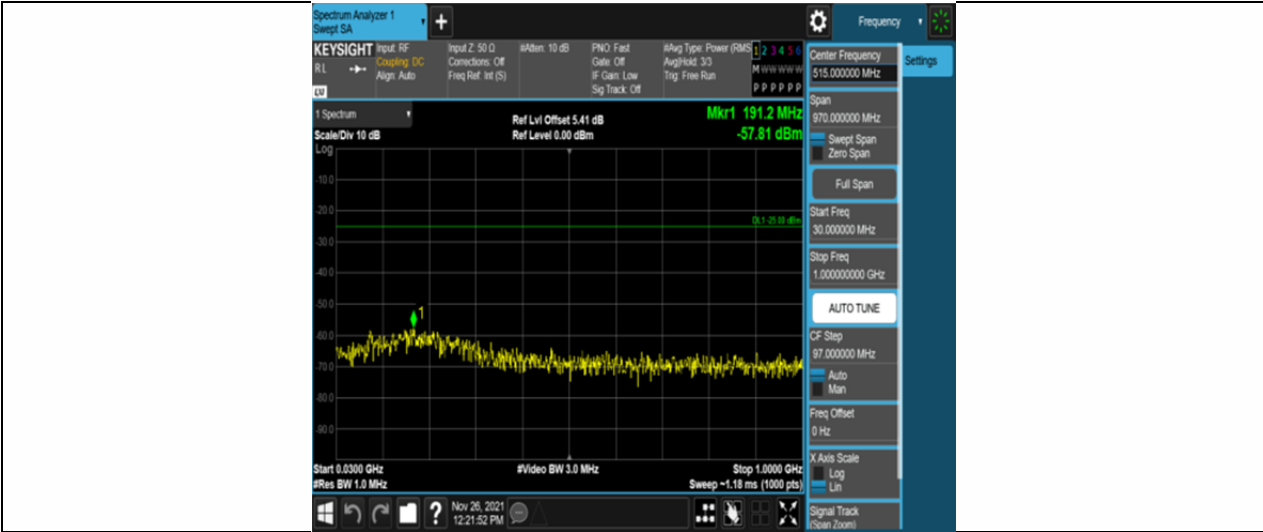

Band7-5MHz-16QAM-21425-25RB#0-Range1:30~1000MHz