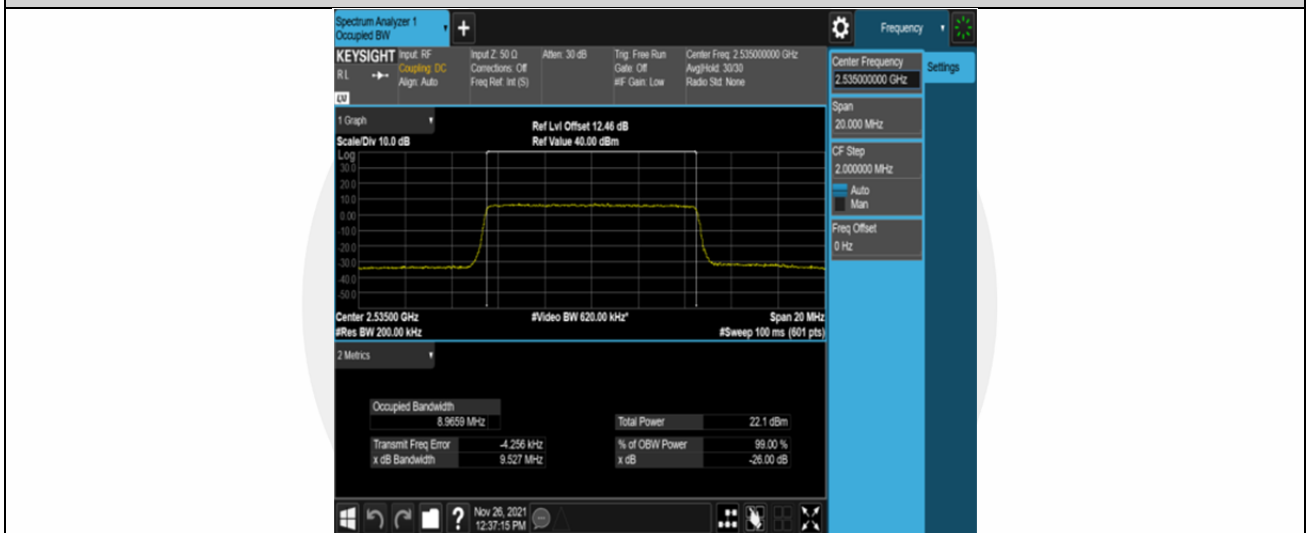

Band7-10MHz-16QAM-21100-50RB#0