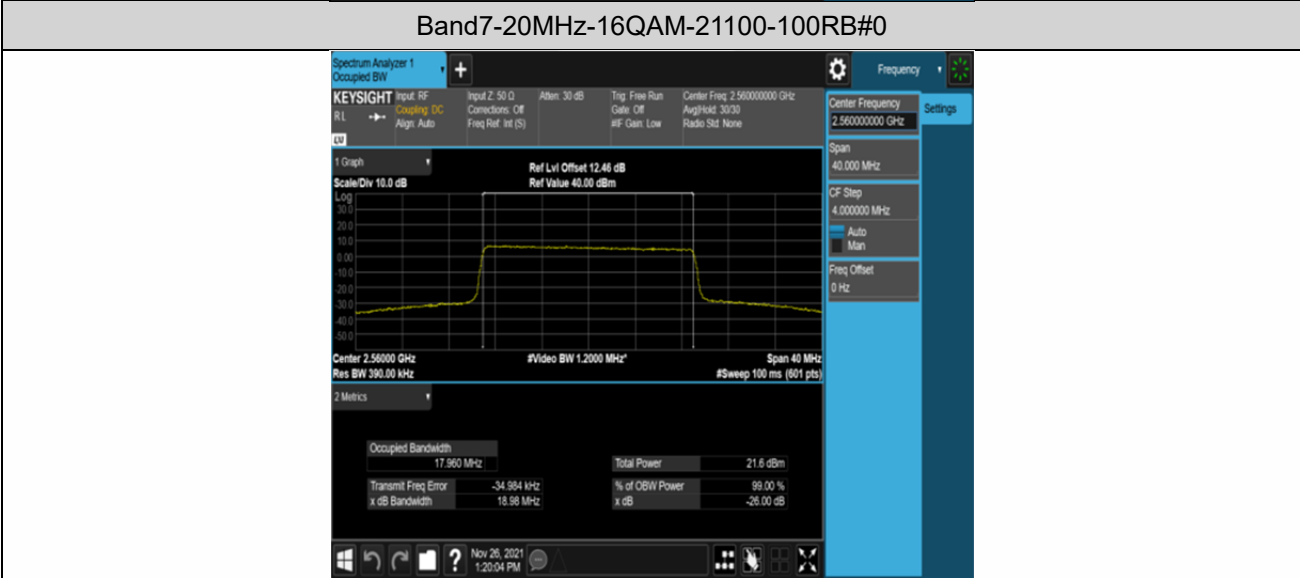

Band7-15MHz-QPSK-21375-75RB#0

Band7-20MHz-QPSK-20850-100RB#0

Band7-20MHz-QPSK-21100-100RB#0

Band7-20MHz-QPSK-21350-100RB#0

Appendix D: Band Edge

Test Result

Band	Bandwidth	Modulation	Channel	RB Config.	Result (dBm)	Verdict
Band7	5MHz	QPSK	20775	25RB#0	-43.96,-39.32,-29.47,-23.41	PASS
Band7	5MHz	QPSK	21425	25RB#0	-26.68,-31.67,-41.10,-42.04	PASS
Band7	5MHz	16QAM	20775	25RB#0	-45.08,-40.99,-31.93,-25.41	PASS
Band7	5MHz	16QAM	21425	25RB#0	-27.76,-33.92,-42.10,-43.44	PASS
Band7	10MHz	QPSK	20800	50RB#0	-44.21,-32.10,-29.60,-25.60	PASS
Band7	10MHz	QPSK	21400	50RB#0	-26.62,-29.24,-33.46,-42.11	PASS
Band7	10MHz	16QAM	20800	50RB#0	-44.14,-34.37,-31.77,-27.82	PASS
Band7	10MHz	16QAM	21400	50RB#0	-29.04,-31.43,-35.46,-42.59	PASS
Band7	15MHz	QPSK	20825	75RB#0	-35.59,-30.21,-28.68,-24.95	PASS
Band7	15MHz	QPSK	21375	75RB#0	-24.64,-26.82,-29.37,-45.30	PASS
Band7	15MHz	16QAM	20825	75RB#0	-38.10,-32.80,-31.59,-28.62	PASS
Band7	15MHz	16QAM	21375	75RB#0	-28.09,-29.65,-31.81,-45.52	PASS
Band7	20MHz	QPSK	20850	100RB#0	-33.57,-30.13,-28.29,-25.86	PASS
Band7	20MHz	QPSK	21350	100RB#0	-25.38,-27.23,-30.34,-47.33	PASS
Band7	20MHz	16QAM	20850	100RB#0	-35.92,-32.78,-31.33,-28.73	PASS
Band7	20MHz	16QAM	21350	100RB#0	-28.48,-30.12,-32.66,-47.63	PASS