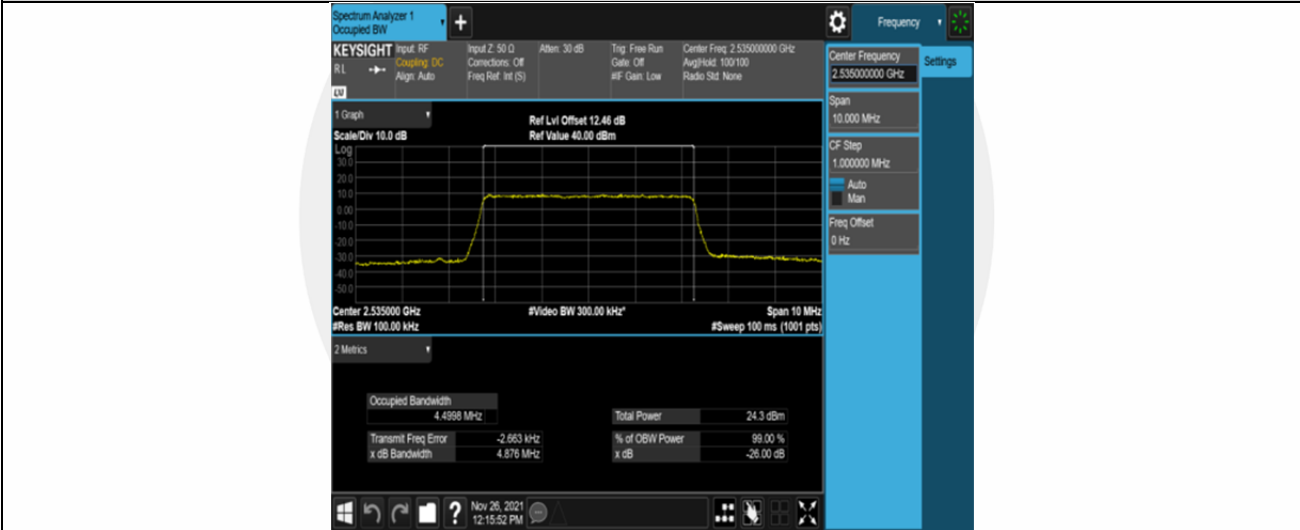

Band7-5MHz-QPSK-21100-25RB#0