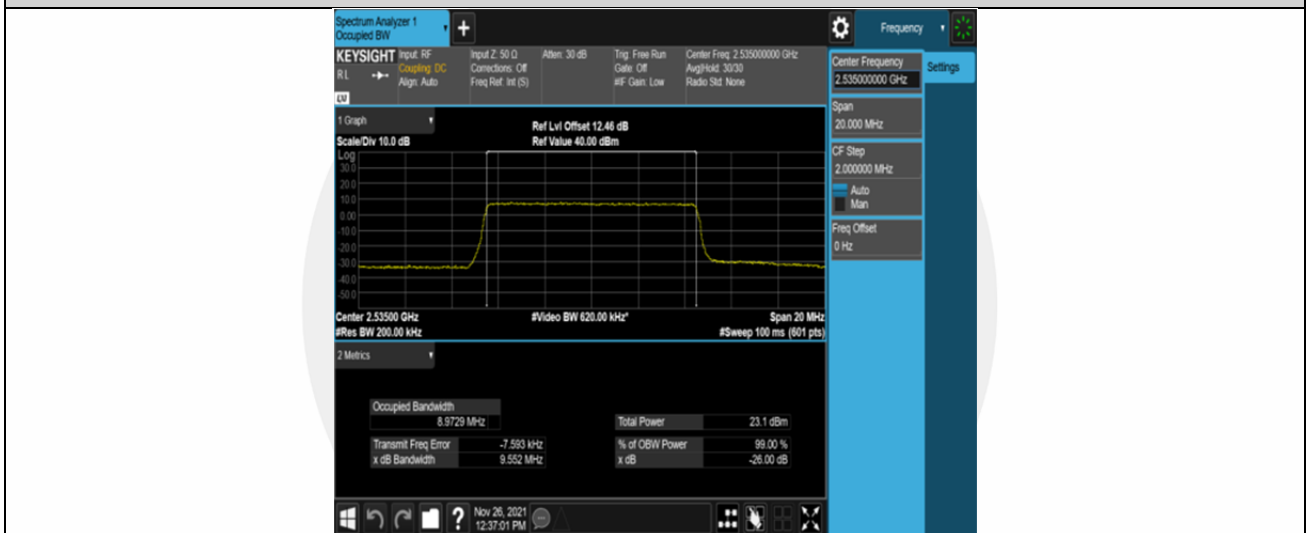

Test Graphs

Band7-5MHz-QPSK-20775-25RB#0

Band7-5MHz-QPSK-21100-25RB#0

Band7-5MHz-QPSK-21425-25RB#0

Band7-5MHz-16QAM-20775-25RB#0

Band7-5MHz-16QAM-21100-25RB#0

Band7-5MHz-16QAM-21425-25RB#0

Band7-10MHz-QPSK-20800-50RB#0