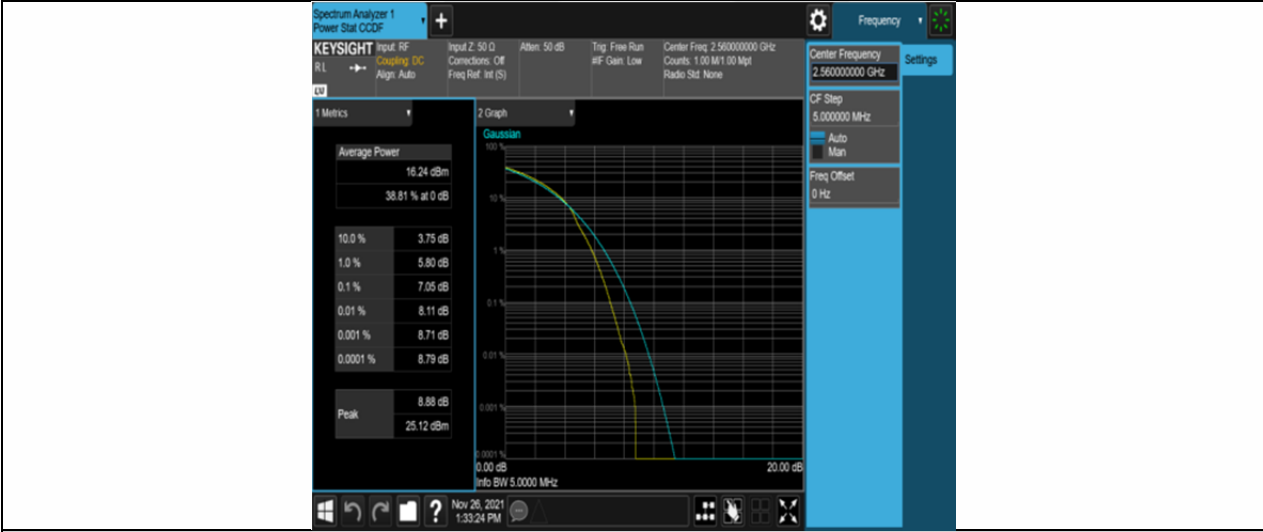

Band7-15MHz-QPSK-21375-75RB#0

Band7-15MHz-16QAM-20825-75RB#0

Band7-15MHz-16QAM-21100-75RB#0

Band7-15MHz-16QAM-21375-75RB#0

Band7-20MHz-QPSK-20850-100RB#0

Band7-20MHz-QPSK-21100-100RB#0

Band7-20MHz-QPSK-21350-100RB#0