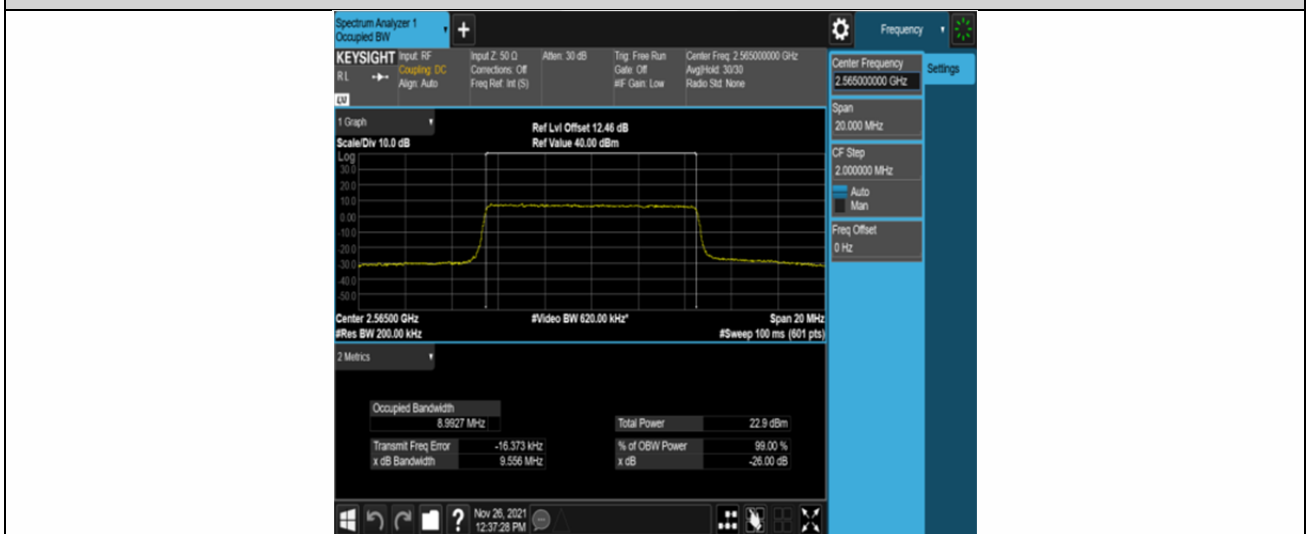

Band7-10MHz-QPSK-21400-50RB#0