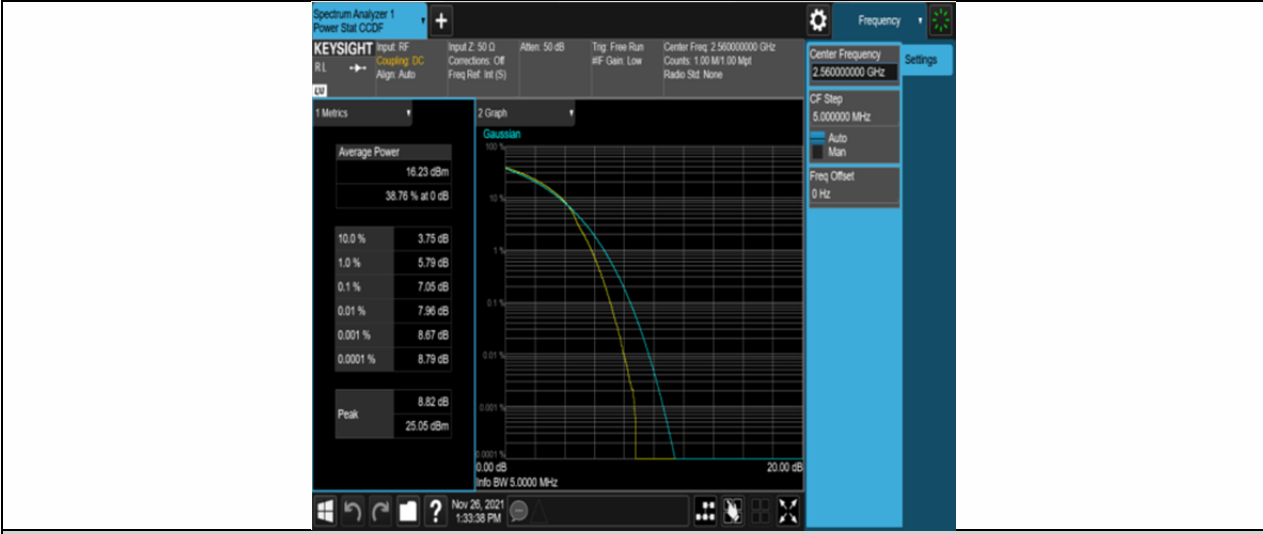

Band7-20MHz-16QAM-21350-100RB#0