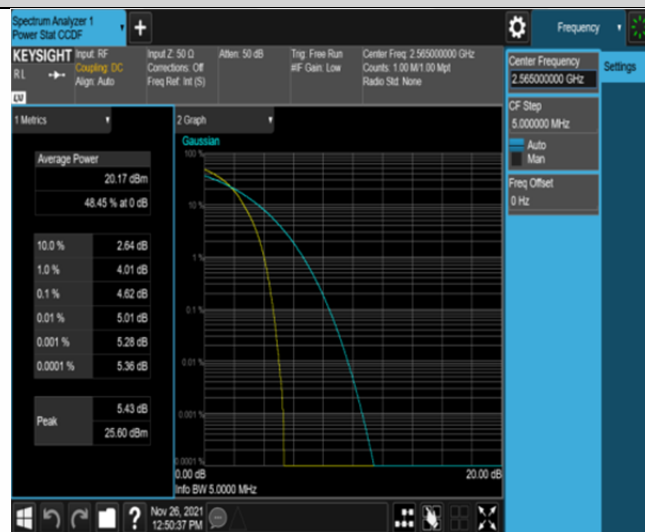

Band7-10MHz-QPSK-21400-50RB#0