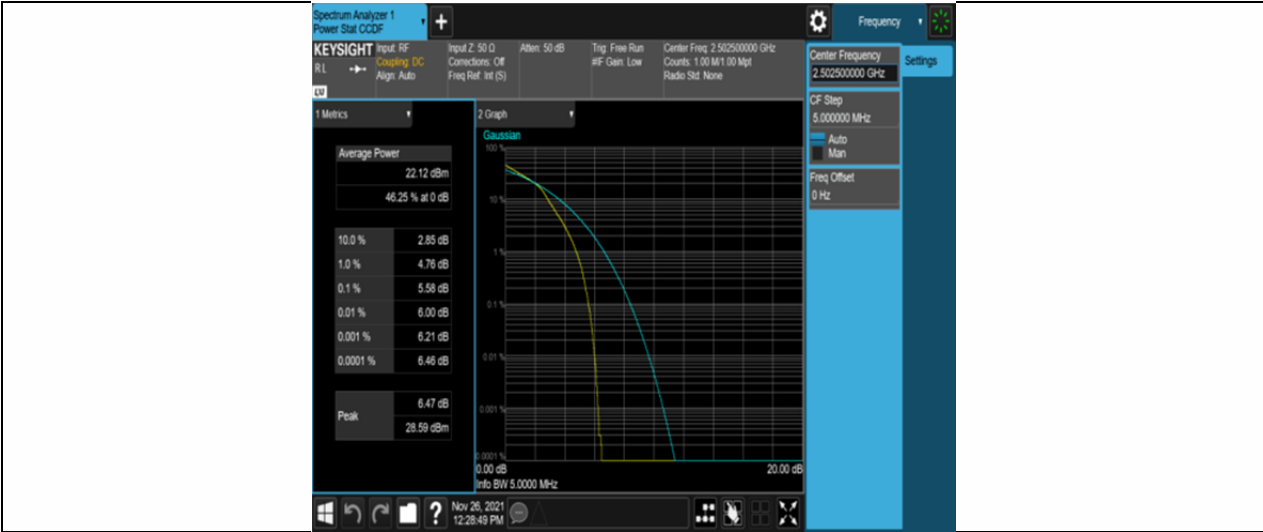

Test Graphs

Band7-5MHz-QPSK-20775-25RB#0

Band7-5MHz-QPSK-21100-25RB#0

Band7-5MHz-QPSK-21425-25RB#0

Band7-5MHz-16QAM-20775-25RB#0

Band7-5MHz-16QAM-21100-25RB#0

Band7-5MHz-16QAM-21425-25RB#0

Band7-10MHz-QPSK-20800-50RB#0