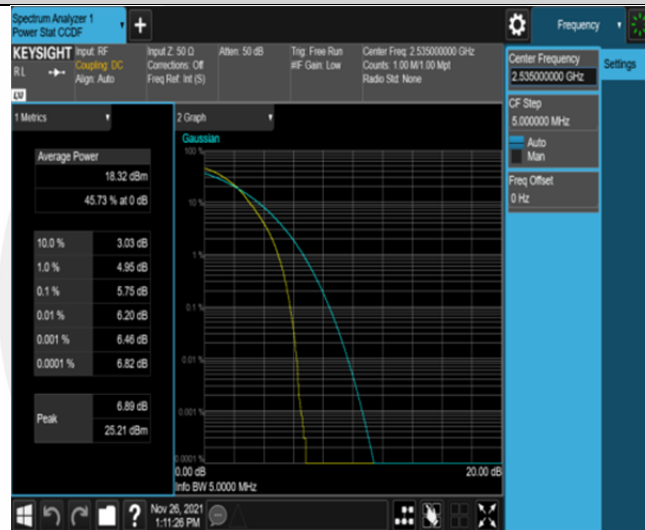

Band7-10MHz-QPSK-21100-50RB#0

Band7-10MHz-QPSK-21400-50RB#0

Band7-10MHz-16QAM-20800-50RB#0

Band7-10MHz-16QAM-21100-50RB#0

Band7-10MHz-16QAM-21400-50RB#0

Band7-15MHz-QPSK-20825-75RB#0

Band7-15MHz-QPSK-21100-75RB#0