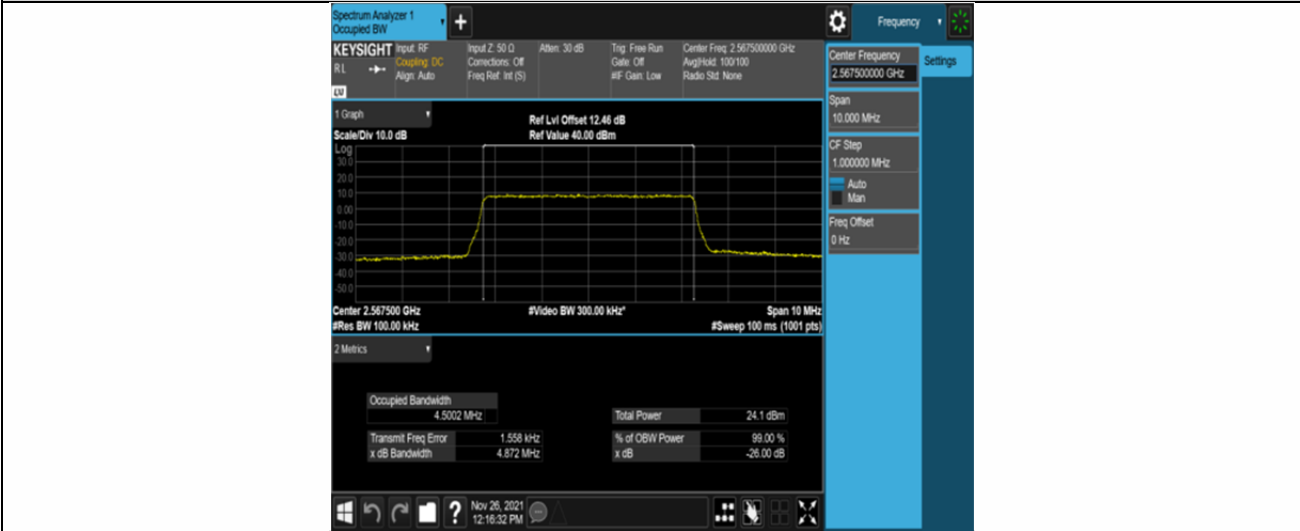

Band7-5MHz-QPSK-21425-25RB#0