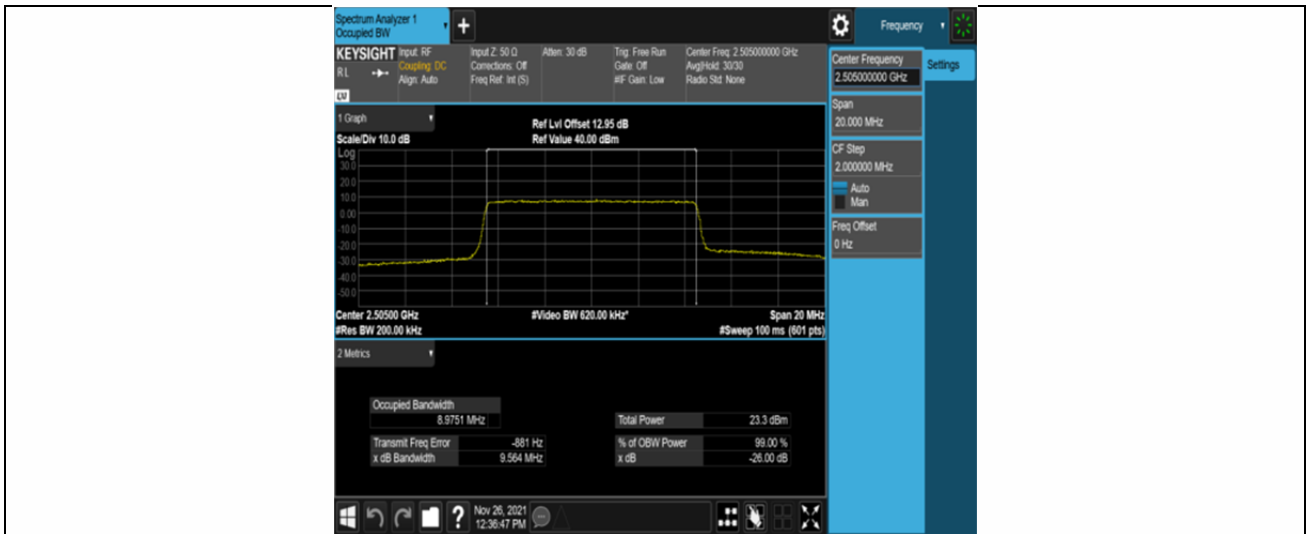

Band7-10MHz-16QAM-20800-50RB#0