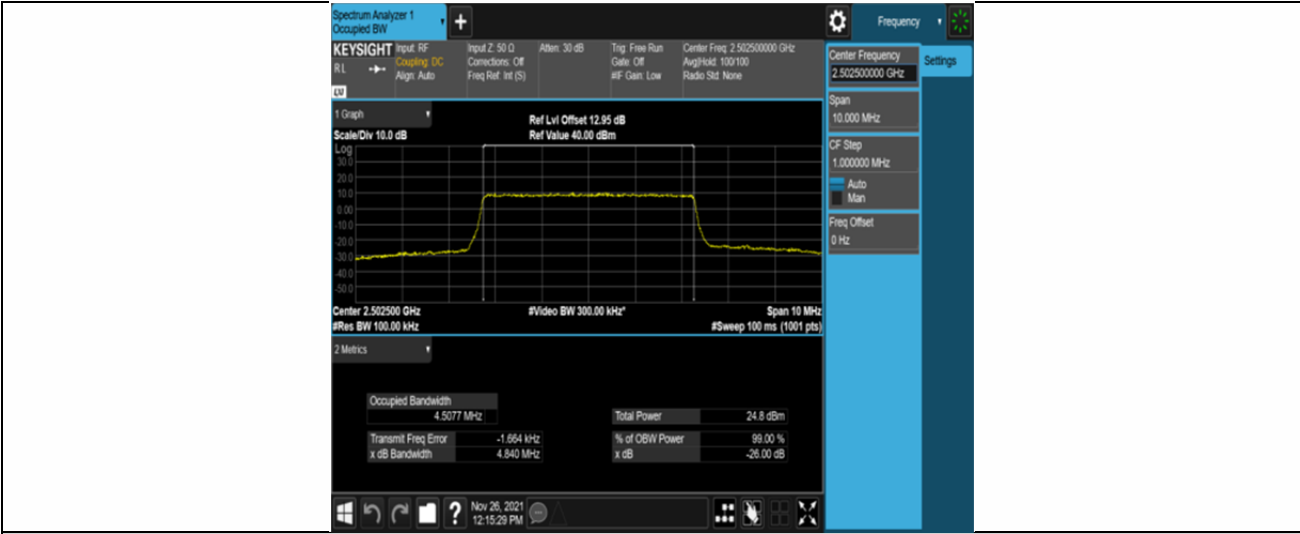

Test Graphs

Band7-5MHz-QPSK-20775-25RB#0

Band7-5MHz-QPSK-21100-25RB#0

Band7-5MHz-QPSK-21425-25RB#0

Band7-5MHz-16QAM-20775-25RB#0

Band7-5MHz-16QAM-21100-25RB#0

Band7-5MHz-16QAM-21425-25RB#0

Band7-10MHz-QPSK-20800-50RB#0