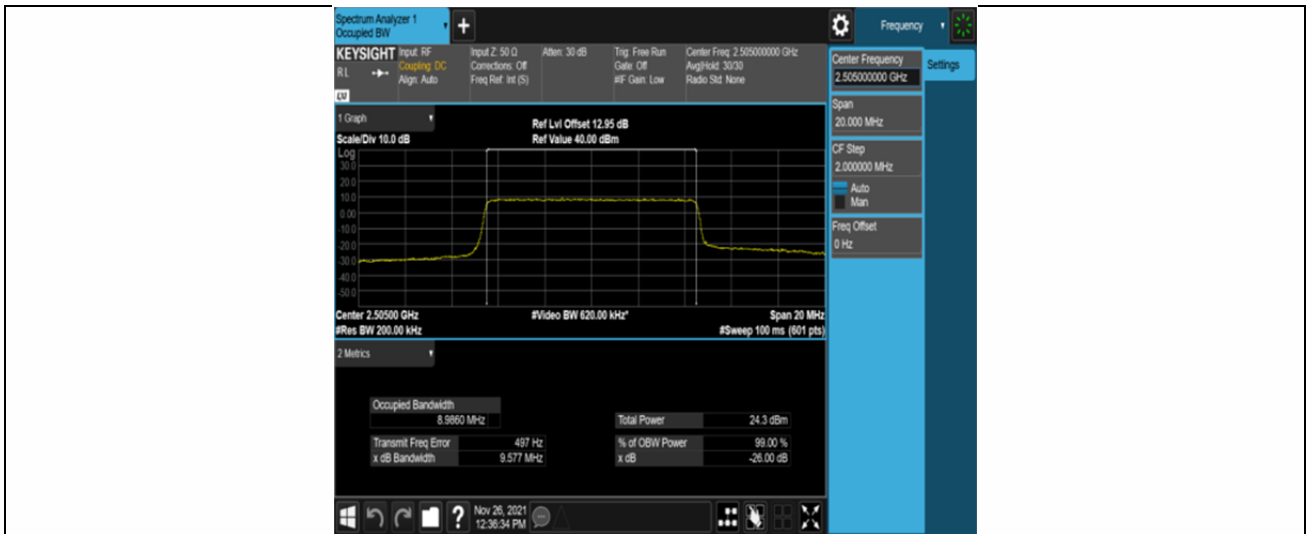

Test Graphs

Band7-5MHz-QPSK-20775-25RB#0

Band7-5MHz-QPSK-21100-25RB#0

Band7-5MHz-QPSK-21425-25RB#0

Band7-5MHz-16QAM-20775-25RB#0

Band7-5MHz-16QAM-21100-25RB#0

Band7-5MHz-16QAM-21425-25RB#0

Band7-10MHz-QPSK-20800-50RB#0