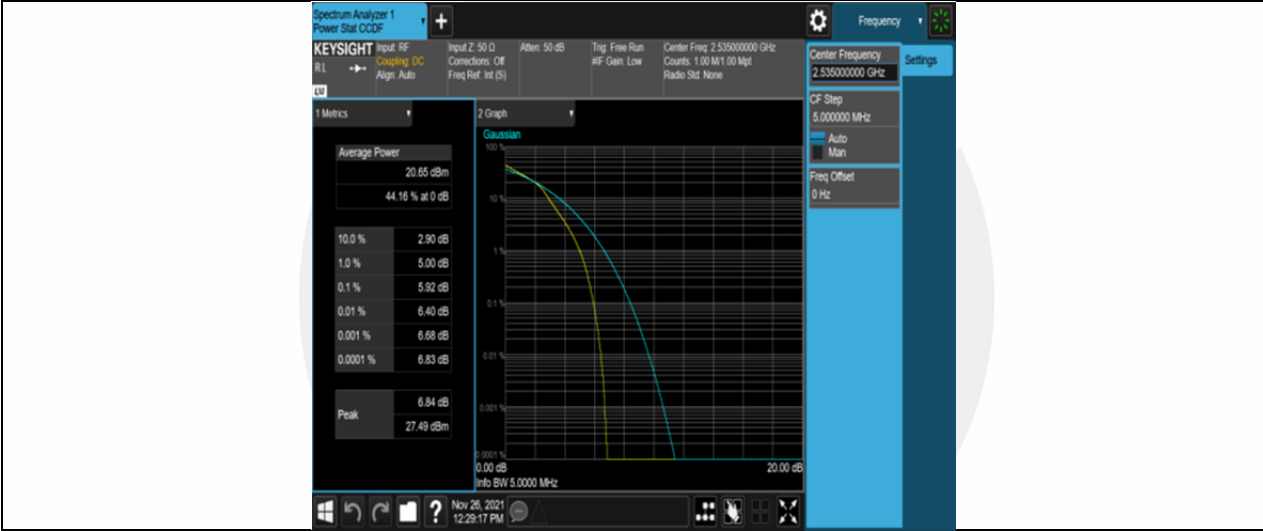

Test Graphs

Band7-5MHz-QPSK-20775-25RB#0

Band7-5MHz-QPSK-21100-25RB#0

Band7-5MHz-QPSK-21425-25RB#0

Band7-5MHz-16QAM-20775-25RB#0

Band7-5MHz-16QAM-21100-25RB#0

Band7-5MHz-16QAM-21425-25RB#0

Band7-10MHz-QPSK-20800-50RB#0