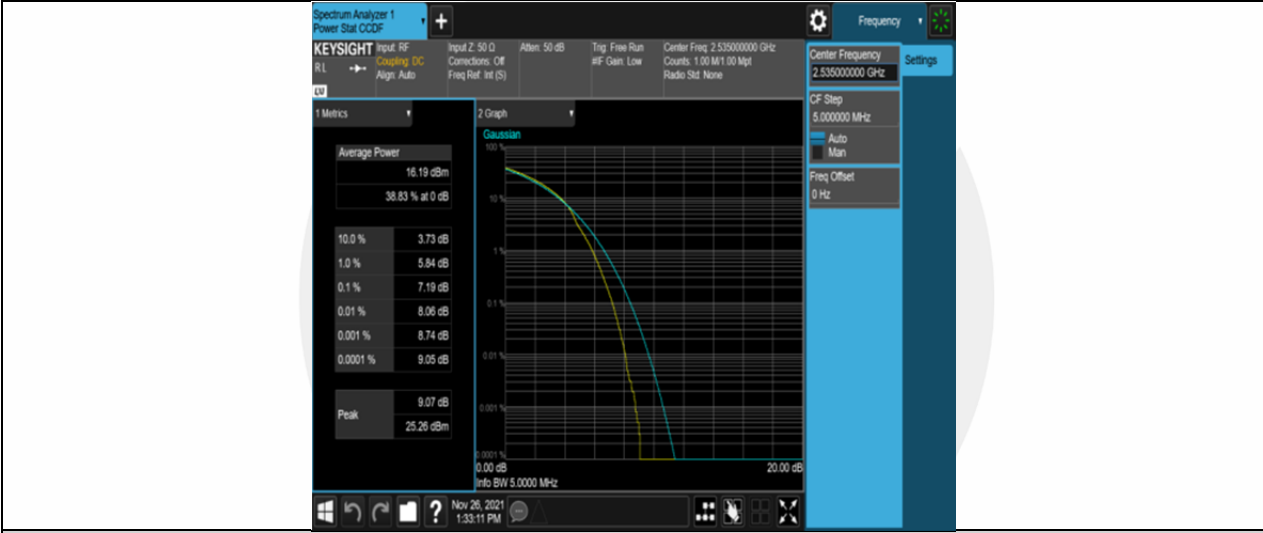

Band7-20MHz-16QAM-21100-100RB#0