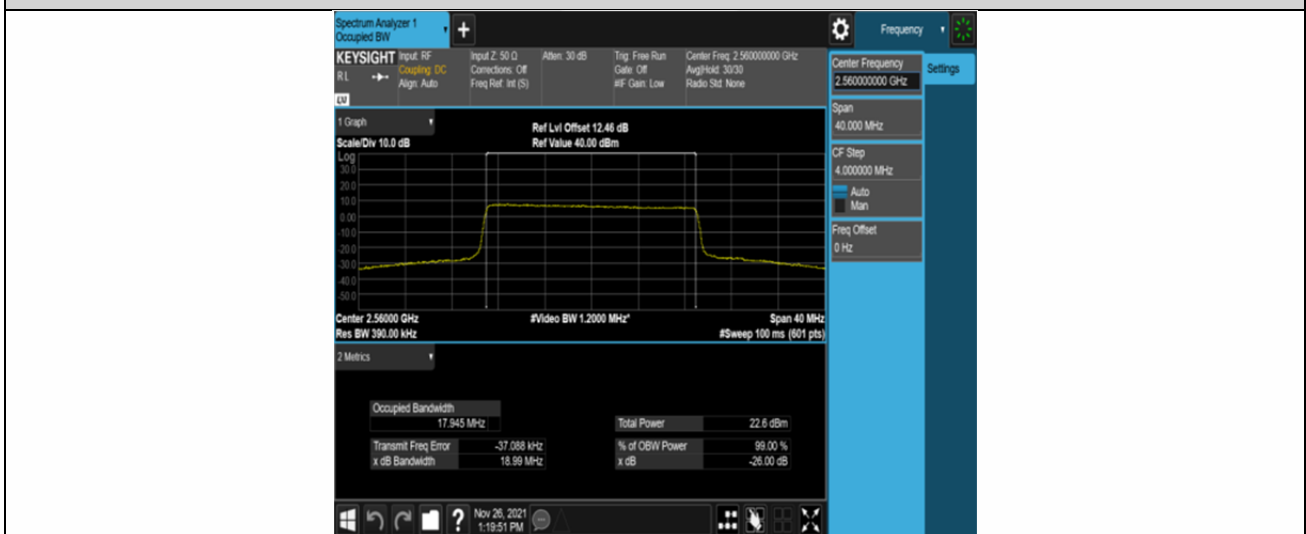

Band7-15MHz-QPSK-21375-75RB#0

Band7-20MHz-QPSK-20850-100RB#0

Band7-20MHz-QPSK-21100-100RB#0

Band7-20MHz-QPSK-21350-100RB#0

Appendix D: Band Edge

Test Result

Band	Bandwidth	Modulation	Channel	RB Config.	Result (dBm)	Verdict
Band7	5MHz	QPSK	20775	25RB#0	-43.96,-39.32,-29.47,-23.41	PASS
Band7	5MHz	QPSK	21425	25RB#0	-26.68,-31.67,-41.10,-42.04	PASS
Band7	5MHz	16QAM	20775	25RB#0	-45.08,-40.99,-31.93,-25.41	PASS
Band7	5MHz	16QAM	21425	25RB#0	-27.76,-33.92,-42.10,-43.44	PASS
Band7	10MHz	QPSK	20800	50RB#0	-44.21,-32.10,-29.60,-25.60	PASS
Band7	10MHz	QPSK	21400	50RB#0	-26.62,-29.24,-33.46,-42.11	PASS
Band7	10MHz	16QAM	20800	50RB#0	-44.14,-34.37,-31.77,-27.82	PASS
Band7	10MHz	16QAM	21400	50RB#0	-29.04,-31.43,-35.46,-42.59	PASS
Band7	15MHz	QPSK	20825	75RB#0	-35.59,-30.21,-28.68,-24.95	PASS
Band7	15MHz	QPSK	21375	75RB#0	-24.64,-26.82,-29.37,-45.30	PASS
Band7	15MHz	16QAM	20825	75RB#0	-38.10,-32.80,-31.59,-28.62	PASS
Band7	15MHz	16QAM	21375	75RB#0	-28.09,-29.65,-31.81,-45.52	PASS
Band7	20MHz	QPSK	20850	100RB#0	-33.57,-30.13,-28.29,-25.86	PASS
Band7	20MHz	QPSK	21350	100RB#0	-25.38,-27.23,-30.34,-47.33	PASS
Band7	20MHz	16QAM	20850	100RB#0	-35.92,-32.78,-31.33,-28.73	PASS
Band7	20MHz	16QAM	21350	100RB#0	-28.48,-30.12,-32.66,-47.63	PASS