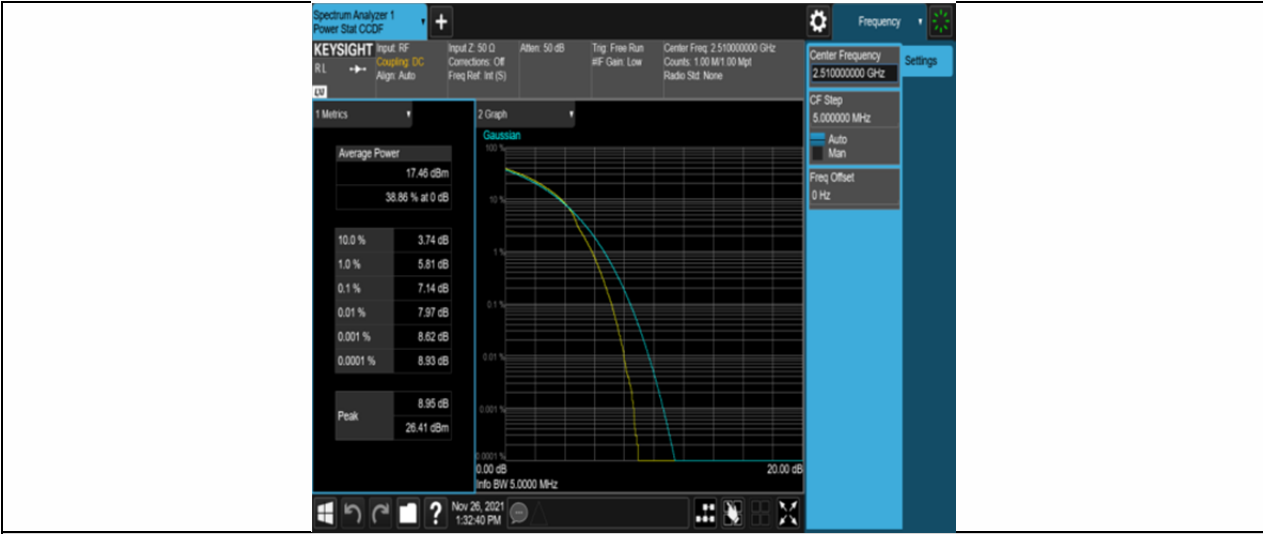

Band7-15MHz-QPSK-21375-75RB#0

Band7-15MHz-16QAM-20825-75RB#0

Band7-15MHz-16QAM-21100-75RB#0

Band7-15MHz-16QAM-21375-75RB#0

Band7-20MHz-QPSK-20850-100RB#0

Band7-20MHz-QPSK-21100-100RB#0

Band7-20MHz-QPSK-21350-100RB#0