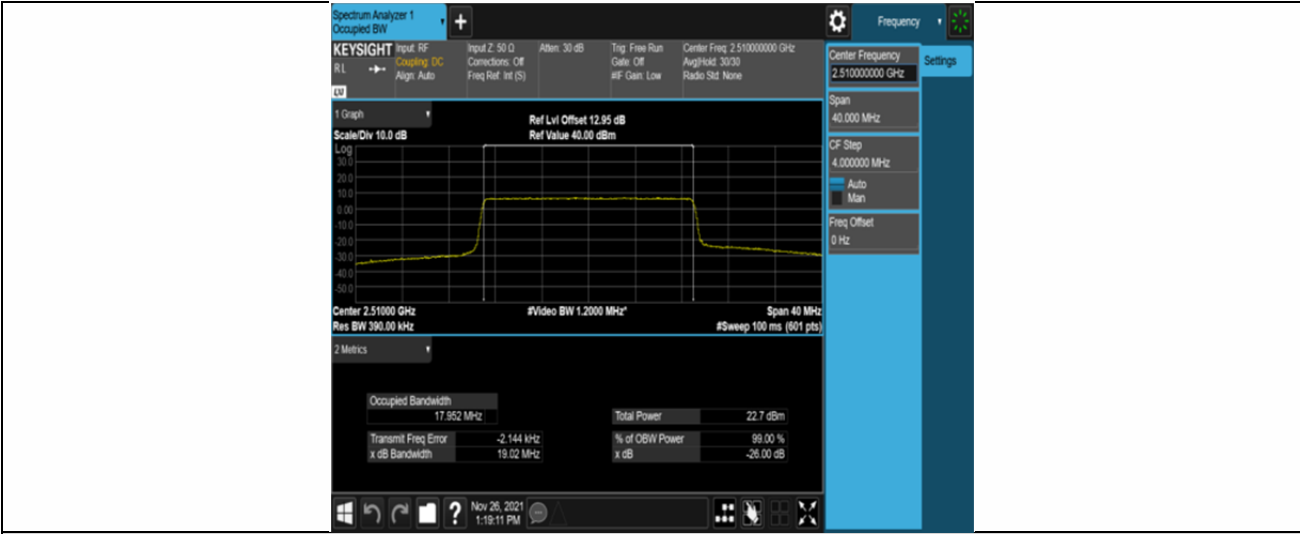

Band7-15MHz-QPSK-21375-75RB#0

Band7-20MHz-QPSK-20850-100RB#0

Band7-20MHz-QPSK-21100-100RB#0

Band7-20MHz-QPSK-21350-100RB#0

Appendix D: Band Edge

Test Result

Band	Bandwidth	Modulation	Channel	RB Config.	Result (dBm)	Verdict
Band7	5MHz	QPSK	20775	25RB#0	-43.96,-39.32,-29.47,-23.41	PASS
Band7	5MHz	QPSK	21425	25RB#0	-26.68,-31.67,-41.10,-42.04	PASS
Band7	5MHz	16QAM	20775	25RB#0	-45.08,-40.99,-31.93,-25.41	PASS
Band7	5MHz	16QAM	21425	25RB#0	-27.76,-33.92,-42.10,-43.44	PASS
Band7	10MHz	QPSK	20800	50RB#0	-44.21,-32.10,-29.60,-25.60	PASS
Band7	10MHz	QPSK	21400	50RB#0	-26.62,-29.24,-33.46,-42.11	PASS
Band7	10MHz	16QAM	20800	50RB#0	-44.14,-34.37,-31.77,-27.82	PASS
Band7	10MHz	16QAM	21400	50RB#0	-29.04,-31.43,-35.46,-42.59	PASS
Band7	15MHz	QPSK	20825	75RB#0	-35.59,-30.21,-28.68,-24.95	PASS
Band7	15MHz	QPSK	21375	75RB#0	-24.64,-26.82,-29.37,-45.30	PASS
Band7	15MHz	16QAM	20825	75RB#0	-38.10,-32.80,-31.59,-28.62	PASS
Band7	15MHz	16QAM	21375	75RB#0	-28.09,-29.65,-31.81,-45.52	PASS
Band7	20MHz	QPSK	20850	100RB#0	-33.57,-30.13,-28.29,-25.86	PASS
Band7	20MHz	QPSK	21350	100RB#0	-25.38,-27.23,-30.34,-47.33	PASS
Band7	20MHz	16QAM	20850	100RB#0	-35.92,-32.78,-31.33,-28.73	PASS
Band7	20MHz	16QAM	21350	100RB#0	-28.48,-30.12,-32.66,-47.63	PASS