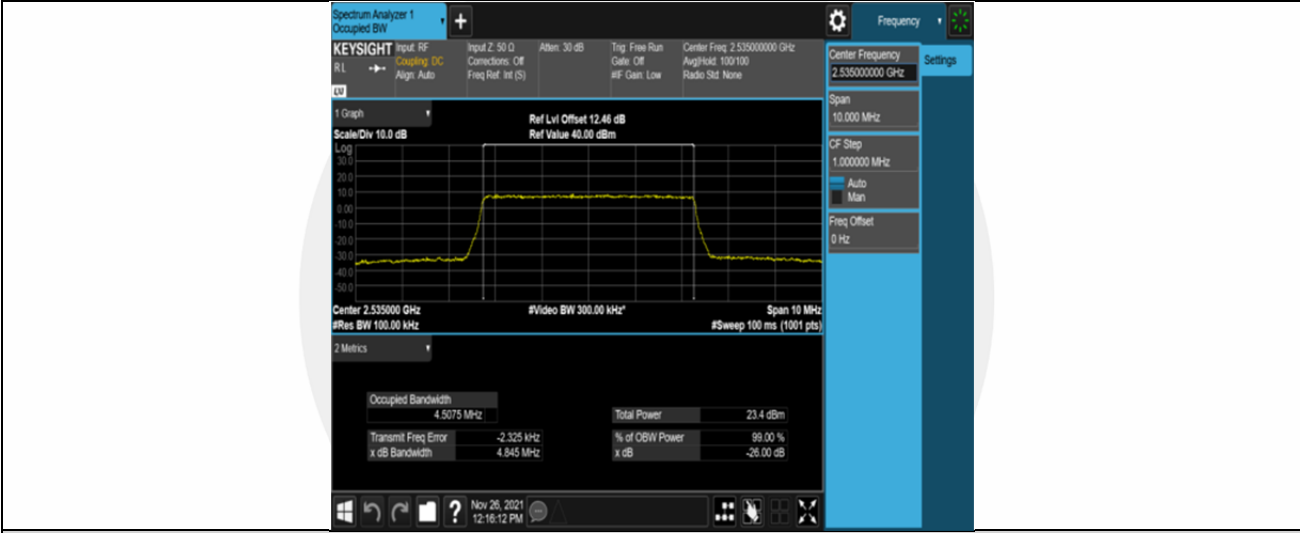

Test Graphs

Band7-5MHz-QPSK-20775-25RB#0

Band7-5MHz-QPSK-21100-25RB#0

Band7-5MHz-QPSK-21425-25RB#0

Band7-5MHz-16QAM-20775-25RB#0

Band7-5MHz-16QAM-21100-25RB#0

Band7-5MHz-16QAM-21425-25RB#0

Band7-10MHz-QPSK-20800-50RB#0