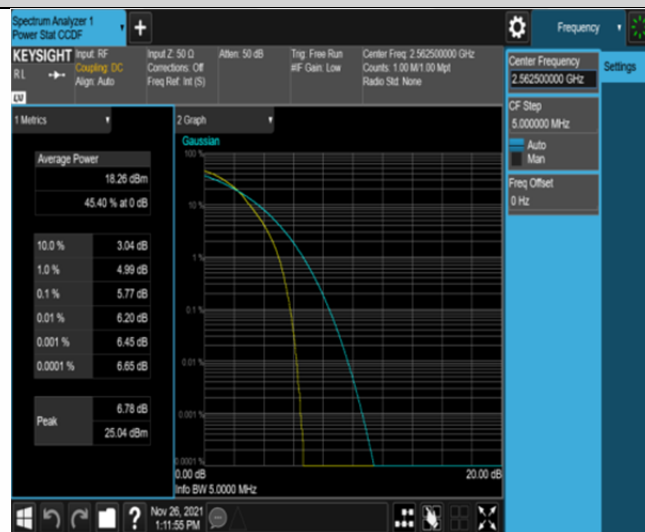

Band7-10MHz-QPSK-21100-50RB#0

Band7-10MHz-QPSK-21400-50RB#0

Band7-10MHz-16QAM-20800-50RB#0

Band7-10MHz-16QAM-21100-50RB#0

Band7-10MHz-16QAM-21400-50RB#0

Band7-15MHz-QPSK-20825-75RB#0

Band7-15MHz-QPSK-21100-75RB#0