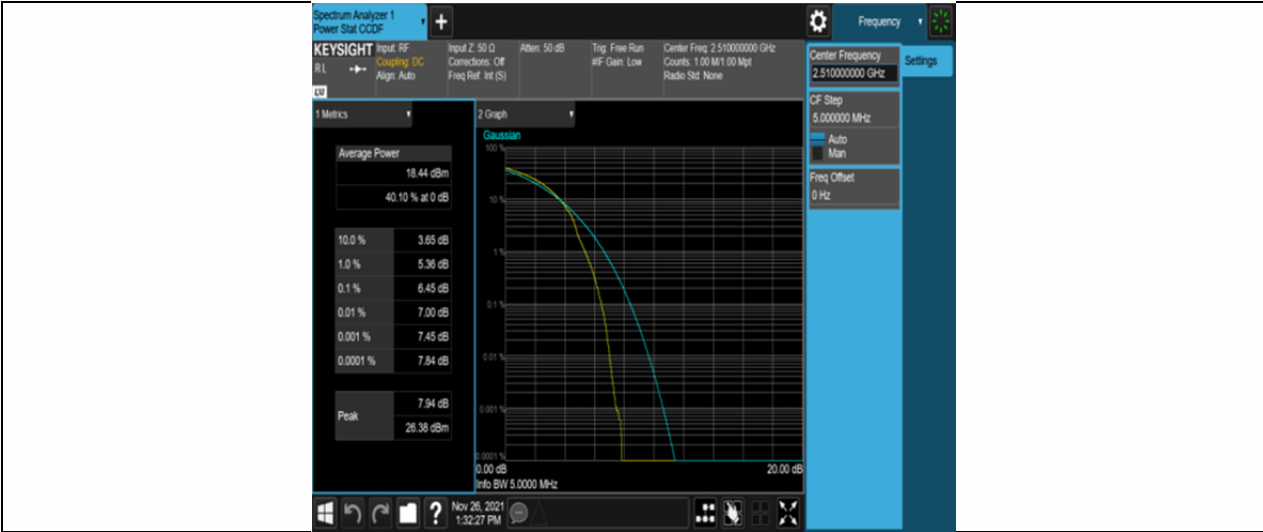

Band7-15MHz-QPSK-21375-75RB#0

Band7-15MHz-16QAM-20825-75RB#0

Band7-15MHz-16QAM-21100-75RB#0

Band7-15MHz-16QAM-21375-75RB#0

Band7-20MHz-QPSK-20850-100RB#0

Band7-20MHz-QPSK-21100-100RB#0

Band7-20MHz-QPSK-21350-100RB#0