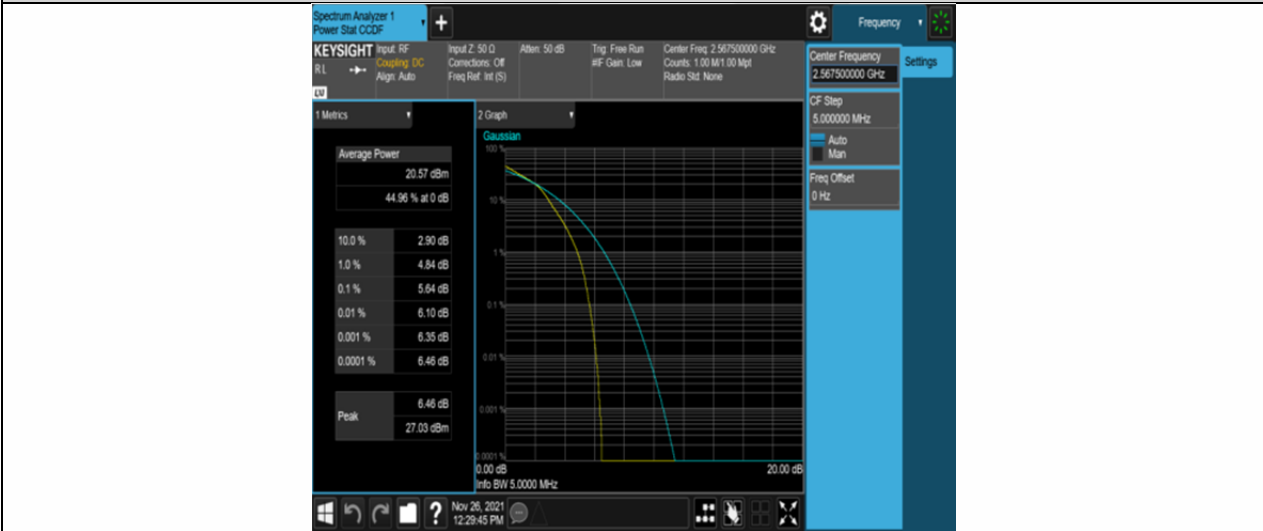

Test Graphs

Band7-5MHz-QPSK-20775-25RB#0

Band7-5MHz-QPSK-21100-25RB#0

Band7-5MHz-QPSK-21425-25RB#0

Band7-5MHz-16QAM-20775-25RB#0

Band7-5MHz-16QAM-21100-25RB#0

Band7-5MHz-16QAM-21425-25RB#0

Band7-10MHz-QPSK-20800-50RB#0