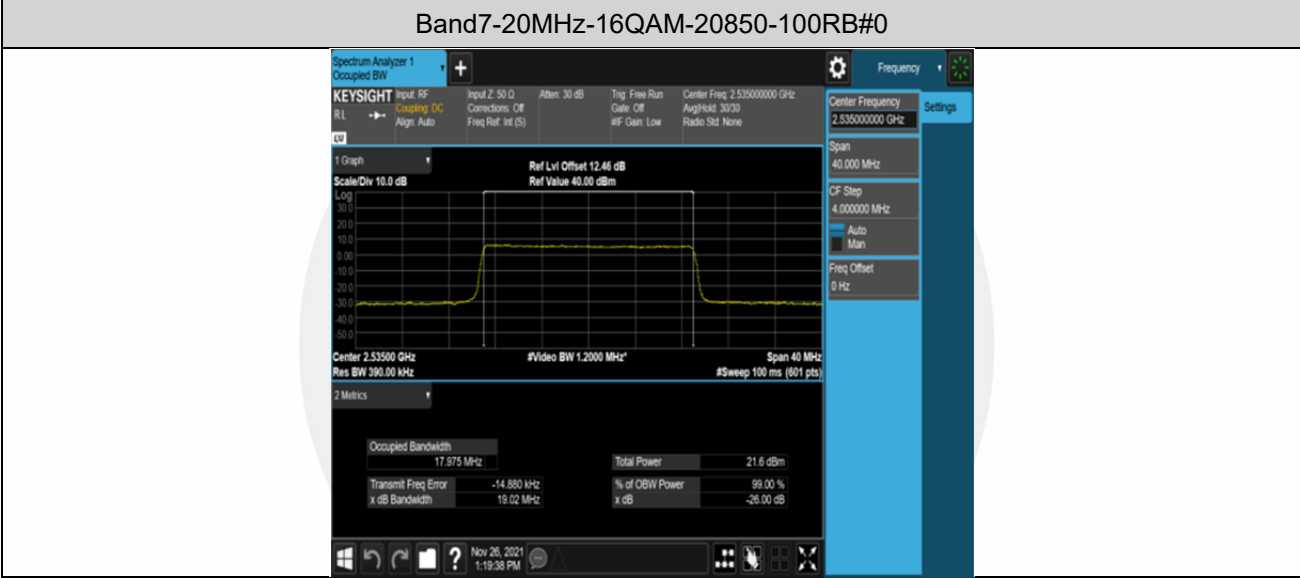

Band7-15MHz-QPSK-21375-75RB#0

Band7-20MHz-QPSK-20850-100RB#0

Band7-20MHz-QPSK-21100-100RB#0

Band7-20MHz-QPSK-21350-100RB#0

Appendix D: Band Edge

Test Result

Band	Bandwidth	Modulation	Channel	RB Config.	Result (dBm)	Verdict
Band7	5MHz	QPSK	20775	25RB#0	-43.96,-39.32,-29.47,-23.41	PASS
Band7	5MHz	QPSK	21425	25RB#0	-26.68,-31.67,-41.10,-42.04	PASS
Band7	5MHz	16QAM	20775	25RB#0	-45.08,-40.99,-31.93,-25.41	PASS
Band7	5MHz	16QAM	21425	25RB#0	-27.76,-33.92,-42.10,-43.44	PASS
Band7	10MHz	QPSK	20800	50RB#0	-44.21,-32.10,-29.60,-25.60	PASS
Band7	10MHz	QPSK	21400	50RB#0	-26.62,-29.24,-33.46,-42.11	PASS
Band7	10MHz	16QAM	20800	50RB#0	-44.14,-34.37,-31.77,-27.82	PASS
Band7	10MHz	16QAM	21400	50RB#0	-29.04,-31.43,-35.46,-42.59	PASS
Band7	15MHz	QPSK	20825	75RB#0	-35.59,-30.21,-28.68,-24.95	PASS
Band7	15MHz	QPSK	21375	75RB#0	-24.64,-26.82,-29.37,-45.30	PASS
Band7	15MHz	16QAM	20825	75RB#0	-38.10,-32.80,-31.59,-28.62	PASS
Band7	15MHz	16QAM	21375	75RB#0	-28.09,-29.65,-31.81,-45.52	PASS
Band7	20MHz	QPSK	20850	100RB#0	-33.57,-30.13,-28.29,-25.86	PASS
Band7	20MHz	QPSK	21350	100RB#0	-25.38,-27.23,-30.34,-47.33	PASS
Band7	20MHz	16QAM	20850	100RB#0	-35.92,-32.78,-31.33,-28.73	PASS
Band7	20MHz	16QAM	21350	100RB#0	-28.48,-30.12,-32.66,-47.63	PASS