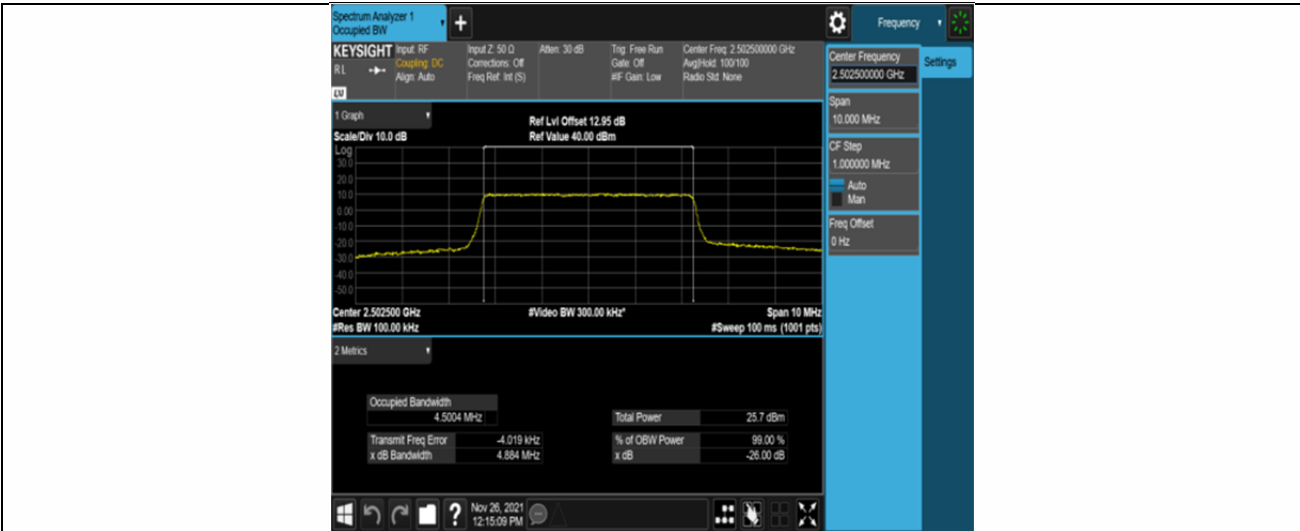

Test Graphs

Band7-5MHz-QPSK-20775-25RB#0