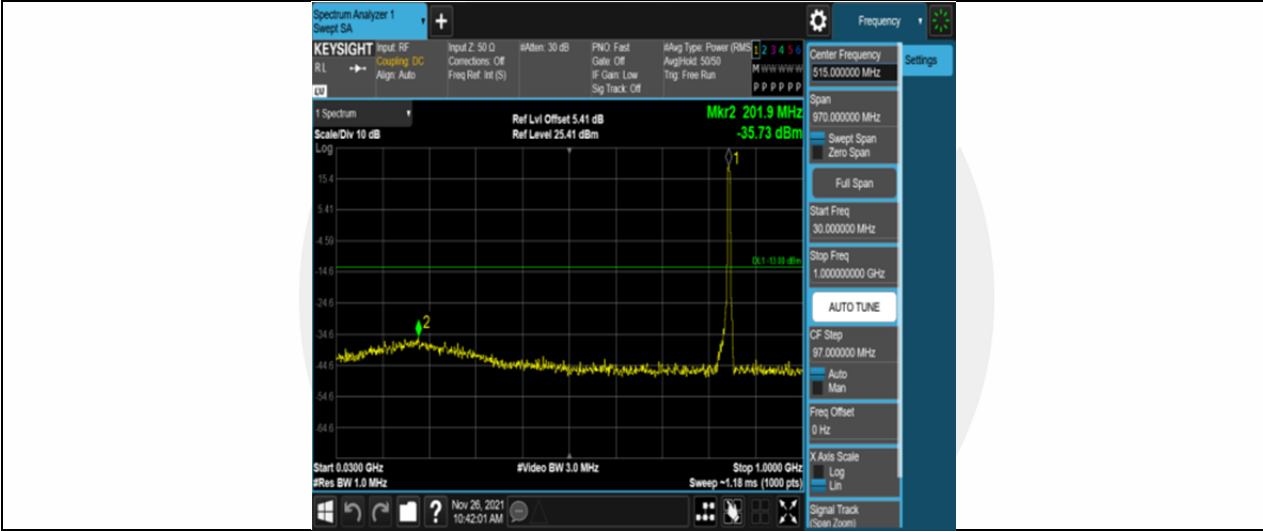

Band5-5MHz-16QAM-20625-25RB#0-Range1:30~1000MHz