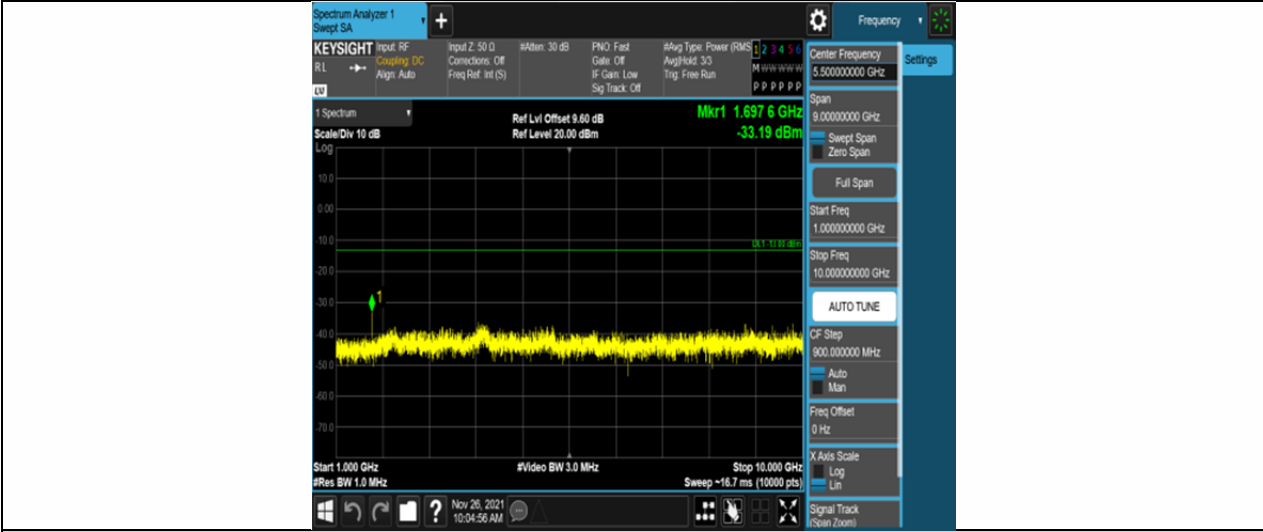

Band5-1.4MHz-16QAM-20643-6RB#0-Range2:1000~10000MHz