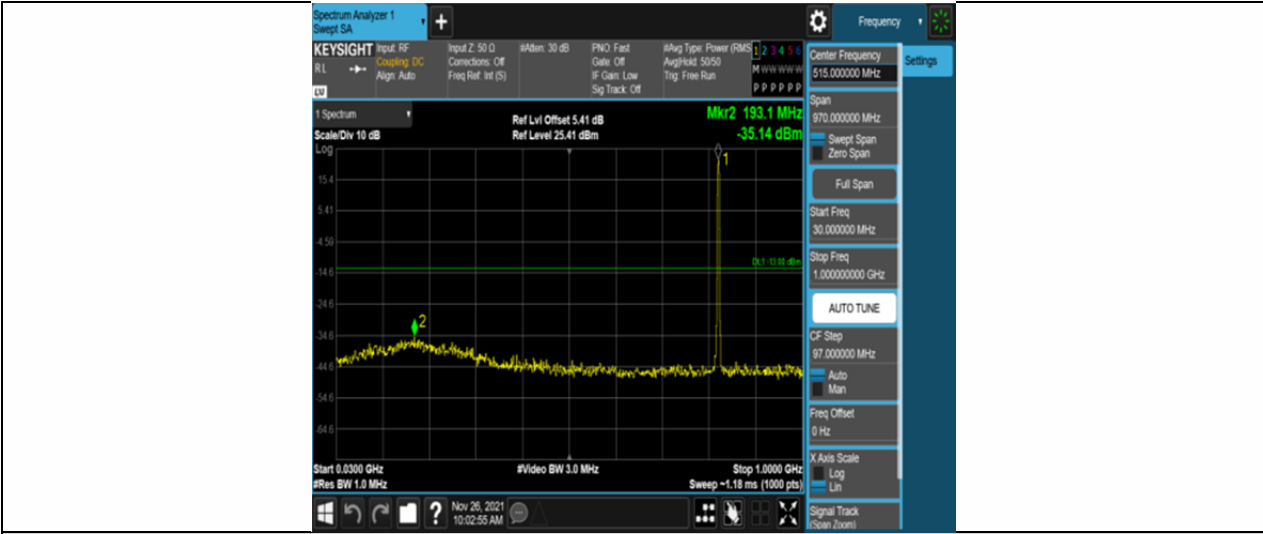

Band5-1.4MHz-16QAM-20407-6RB#0-Range1:30~1000MHz