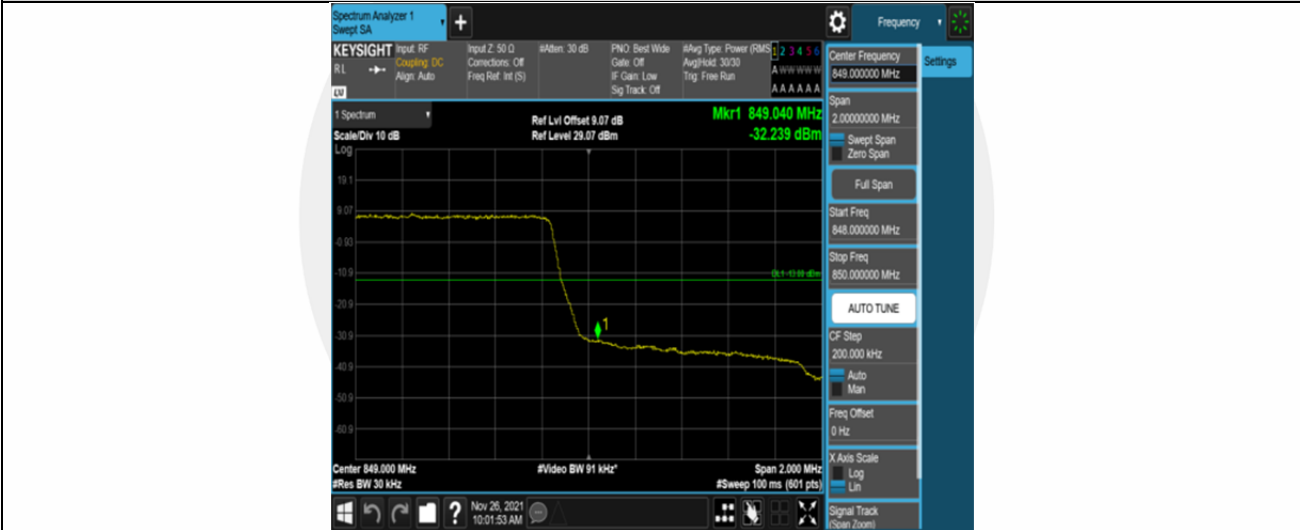

Test Graphs

Band5-1.4MHz-QPSK-20407-6RB#0

Band5-1.4MHz-QPSK-20643-6RB#0

Band5-1.4MHz-16QAM-20407-6RB#0

Band5-1.4MHz-16QAM-20643-6RB#0

Band5-3MHz-QPSK-20415-15RB#0

Band5-3MHz-QPSK-20635-15RB#0

Band5-10MHz-16QAM-20600-50RB#0

Appendix E: Conducted Spurious Emission

Test Result

Band	Bandwidth	Modulation	Channel	RB Configuration	Frequency Range	Result (dBm)	Verdict
Band5	1.4MHz	QPSK	20407	6RB#0	Range1:30~1000MHz	-35.18	PASS
Band5	1.4MHz	QPSK	20407	6RB#0	Range2:1000~10000MHz	-31.49	PASS
Band5	1.4MHz	QPSK	20525	6RB#0	Range1:30~1000MHz	-34.74	PASS
Band5	1.4MHz	QPSK	20525	6RB#0	Range2:1000~10000MHz	-31.94	PASS
Band5	1.4MHz	QPSK	20643	6RB#0	Range1:30~1000MHz	-34.83	PASS
Band5	1.4MHz	QPSK	20643	6RB#0	Range2:1000~10000MHz	-30.58	PASS
Band5	1.4MHz	16QAM	20407	6RB#0	Range1:30~1000MHz	-35.14	PASS
Band5	1.4MHz	16QAM	20407	6RB#0	Range2:1000~10000MHz	-34.33	PASS
Band5	1.4MHz	16QAM	20525	6RB#0	Range1:30~1000MHz	-35.39	PASS
Band5	1.4MHz	16QAM	20525	6RB#0	Range2:1000~10000MHz	-32.13	PASS
Band5	1.4MHz	16QAM	20643	6RB#0	Range1:30~1000MHz	-35.46	PASS
Band5	1.4MHz	16QAM	20643	6RB#0	Range2:1000~10000MHz	-33.19	PASS
Band5	3MHz	QPSK	20415	15RB#0	Range1:30~1000MHz	-34.47	PASS
Band5	3MHz	QPSK	20415	15RB#0	Range2:1000~10000MHz	-33.6	PASS
Band5	3MHz	QPSK	20525	15RB#0	Range1:30~1000MHz	-35.91	PASS
Band5	3MHz	QPSK	20525	15RB#0	Range2:1000~10000MHz	-35.36	PASS
Band5	3MHz	QPSK	20635	15RB#0	Range1:30~1000MHz	-35.15	PASS