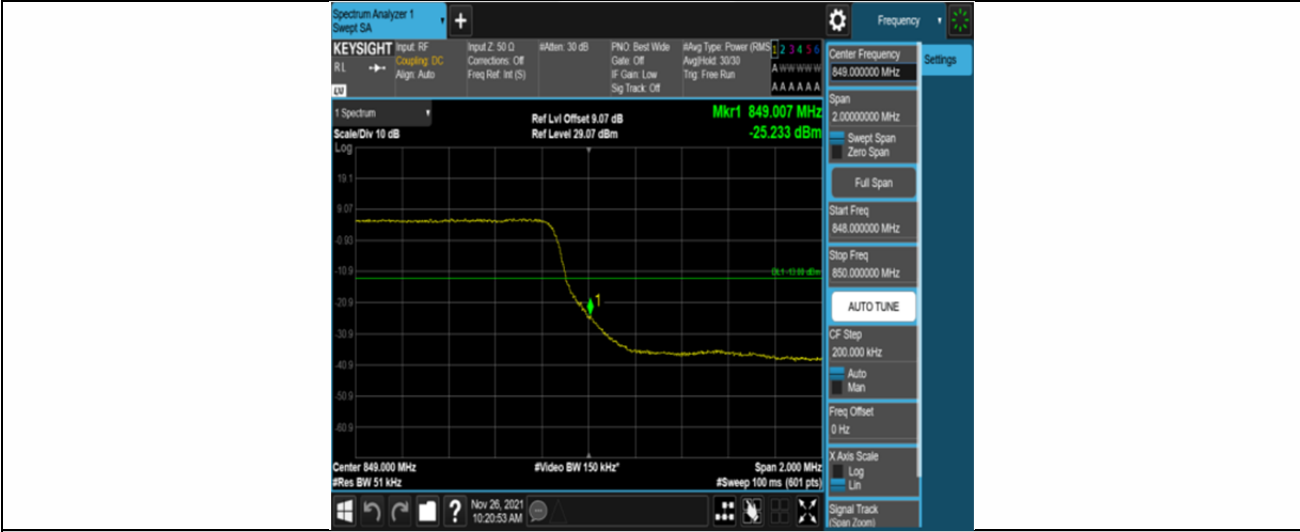

Test Graphs

Band5-1.4MHz-QPSK-20407-6RB#0

Band5-1.4MHz-QPSK-20643-6RB#0

Band5-1.4MHz-16QAM-20407-6RB#0

Band5-1.4MHz-16QAM-20643-6RB#0

Band5-3MHz-QPSK-20415-15RB#0

Band5-3MHz-QPSK-20635-15RB#0

Band5-10MHz-16QAM-20600-50RB#0

Appendix E: Conducted Spurious Emission

Test Result

Band	Bandwidth	Modulation	Channel	RB Configuration	Frequency Range	Result (dBm)	Verdict
Band5	1.4MHz	QPSK	20407	6RB#0	Range1:30~1000MHz	-35.18	PASS
Band5	1.4MHz	QPSK	20407	6RB#0	Range2:1000~10000MHz	-31.49	PASS
Band5	1.4MHz	QPSK	20525	6RB#0	Range1:30~1000MHz	-34.74	PASS
Band5	1.4MHz	QPSK	20525	6RB#0	Range2:1000~10000MHz	-31.94	PASS
Band5	1.4MHz	QPSK	20643	6RB#0	Range1:30~1000MHz	-34.83	PASS
Band5	1.4MHz	QPSK	20643	6RB#0	Range2:1000~10000MHz	-30.58	PASS
Band5	1.4MHz	16QAM	20407	6RB#0	Range1:30~1000MHz	-35.14	PASS
Band5	1.4MHz	16QAM	20407	6RB#0	Range2:1000~10000MHz	-34.33	PASS
Band5	1.4MHz	16QAM	20525	6RB#0	Range1:30~1000MHz	-35.39	PASS
Band5	1.4MHz	16QAM	20525	6RB#0	Range2:1000~10000MHz	-32.13	PASS
Band5	1.4MHz	16QAM	20643	6RB#0	Range1:30~1000MHz	-35.46	PASS
Band5	1.4MHz	16QAM	20643	6RB#0	Range2:1000~10000MHz	-33.19	PASS
Band5	3MHz	QPSK	20415	15RB#0	Range1:30~1000MHz	-34.47	PASS
Band5	3MHz	QPSK	20415	15RB#0	Range2:1000~10000MHz	-33.6	PASS
Band5	3MHz	QPSK	20525	15RB#0	Range1:30~1000MHz	-35.91	PASS
Band5	3MHz	QPSK	20525	15RB#0	Range2:1000~10000MHz	-35.36	PASS
Band5	3MHz	QPSK	20635	15RB#0	Range1:30~1000MHz	-35.15	PASS