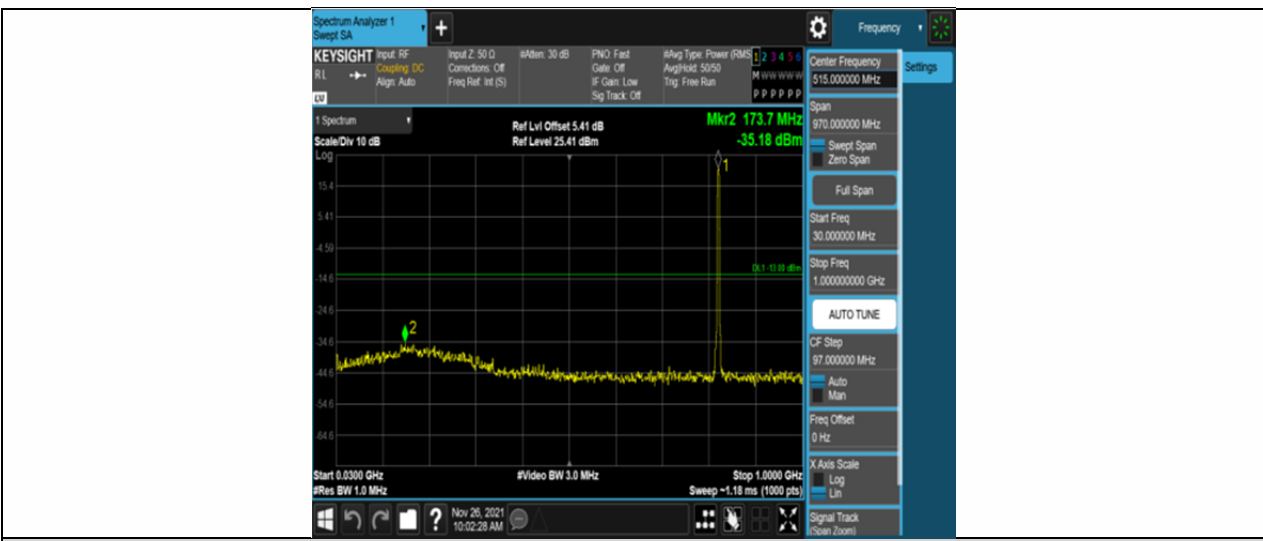

Test Graphs

Band5-1.4MHz-QPSK-20407-6RB#0-Range1:30~1000MHz