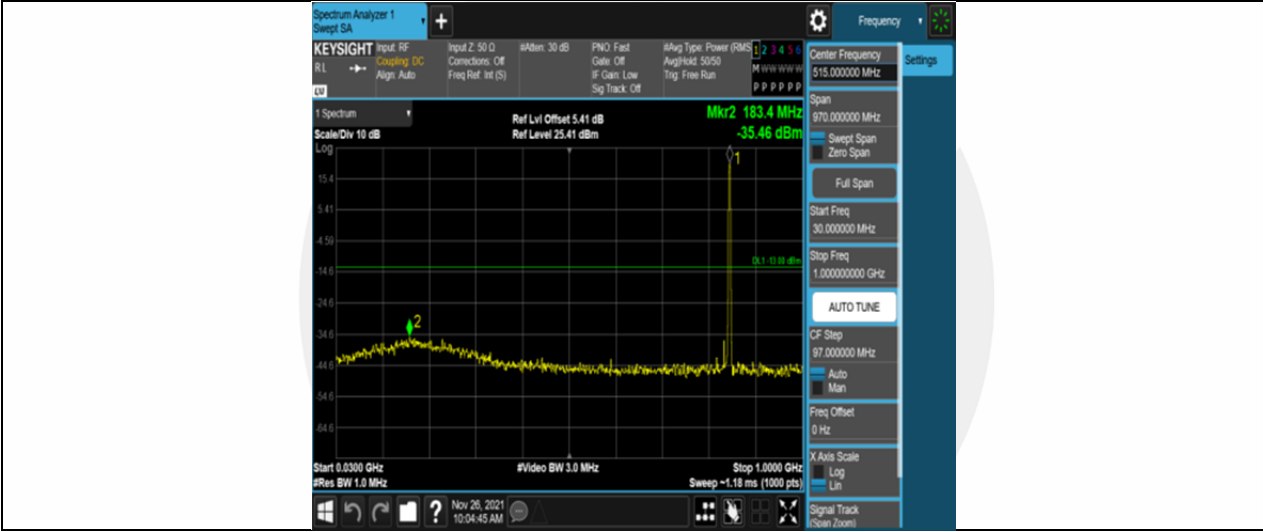

Band5-1.4MHz-16QAM-20643-6RB#0-Range1:30~1000MHz