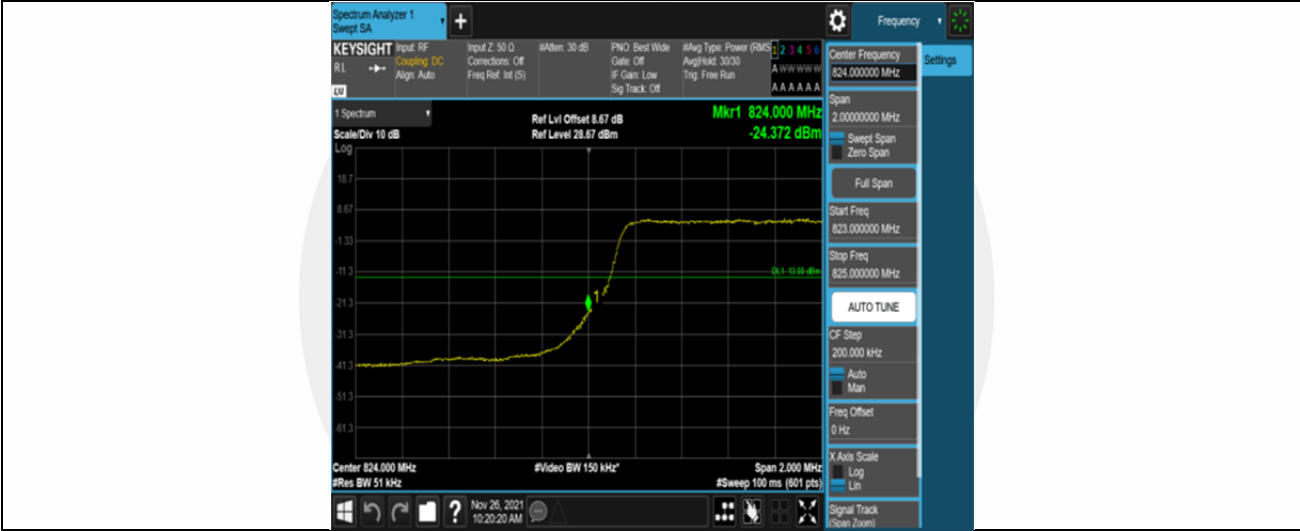

Test Graphs

Band5-1.4MHz-QPSK-20407-6RB#0

Band5-1.4MHz-QPSK-20643-6RB#0

Band5-1.4MHz-16QAM-20407-6RB#0

Band5-1.4MHz-16QAM-20643-6RB#0

Band5-3MHz-QPSK-20415-15RB#0

Band5-3MHz-QPSK-20635-15RB#0

Band5-10MHz-16QAM-20600-50RB#0

Appendix E: Conducted Spurious Emission

Test Result

Band	Bandwidth	Modulation	Channel	RB Configuration	Frequency Range	Result (dBm)	Verdict
Band5	1.4MHz	QPSK	20407	6RB#0	Range1:30~1000MHz	-35.18	PASS
Band5	1.4MHz	QPSK	20407	6RB#0	Range2:1000~10000MHz	-31.49	PASS
Band5	1.4MHz	QPSK	20525	6RB#0	Range1:30~1000MHz	-34.74	PASS
Band5	1.4MHz	QPSK	20525	6RB#0	Range2:1000~10000MHz	-31.94	PASS
Band5	1.4MHz	QPSK	20643	6RB#0	Range1:30~1000MHz	-34.83	PASS
Band5	1.4MHz	QPSK	20643	6RB#0	Range2:1000~10000MHz	-30.58	PASS
Band5	1.4MHz	16QAM	20407	6RB#0	Range1:30~1000MHz	-35.14	PASS
Band5	1.4MHz	16QAM	20407	6RB#0	Range2:1000~10000MHz	-34.33	PASS
Band5	1.4MHz	16QAM	20525	6RB#0	Range1:30~1000MHz	-35.39	PASS
Band5	1.4MHz	16QAM	20525	6RB#0	Range2:1000~10000MHz	-32.13	PASS
Band5	1.4MHz	16QAM	20643	6RB#0	Range1:30~1000MHz	-35.46	PASS
Band5	1.4MHz	16QAM	20643	6RB#0	Range2:1000~10000MHz	-33.19	PASS
Band5	3MHz	QPSK	20415	15RB#0	Range1:30~1000MHz	-34.47	PASS
Band5	3MHz	QPSK	20415	15RB#0	Range2:1000~10000MHz	-33.6	PASS
Band5	3MHz	QPSK	20525	15RB#0	Range1:30~1000MHz	-35.91	PASS
Band5	3MHz	QPSK	20525	15RB#0	Range2:1000~10000MHz	-35.36	PASS
Band5	3MHz	QPSK	20635	15RB#0	Range1:30~1000MHz	-35.15	PASS