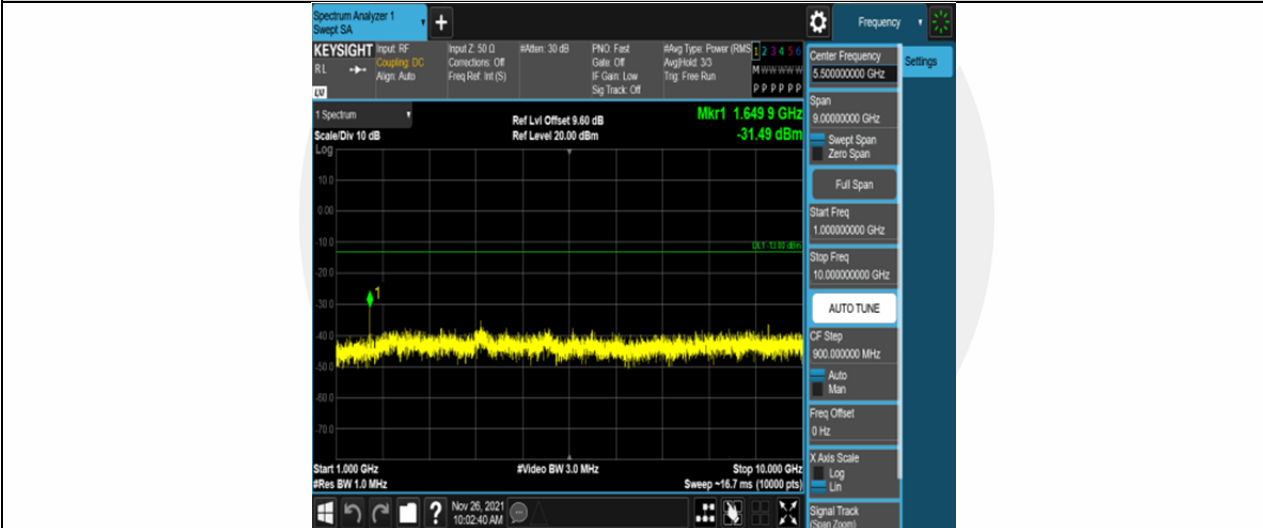

Band5-1.4MHz-QPSK-20407-6RB#0-Range2:1000~10000MHz