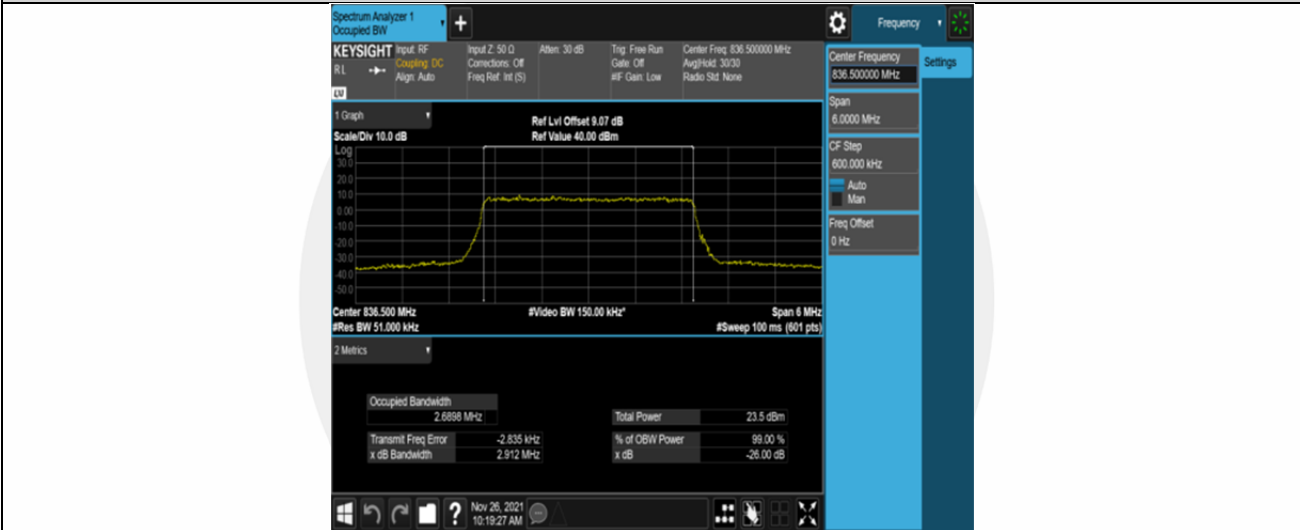

Band5-3MHz-16QAM-20525-15RB#0