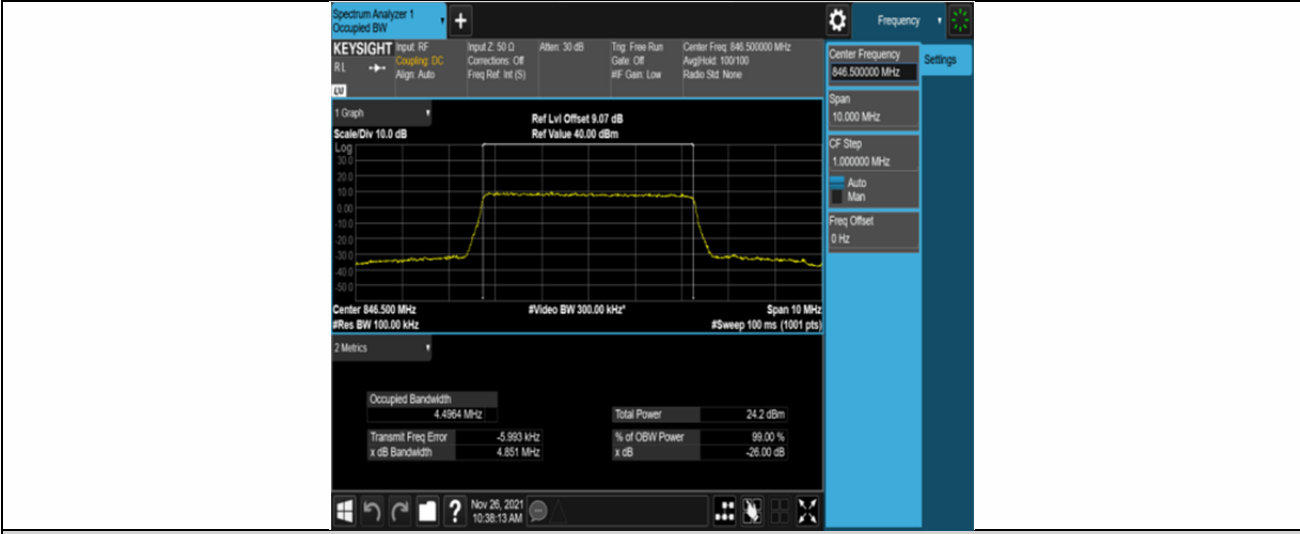

Band5-5MHz-16QAM-20625-25RB#0