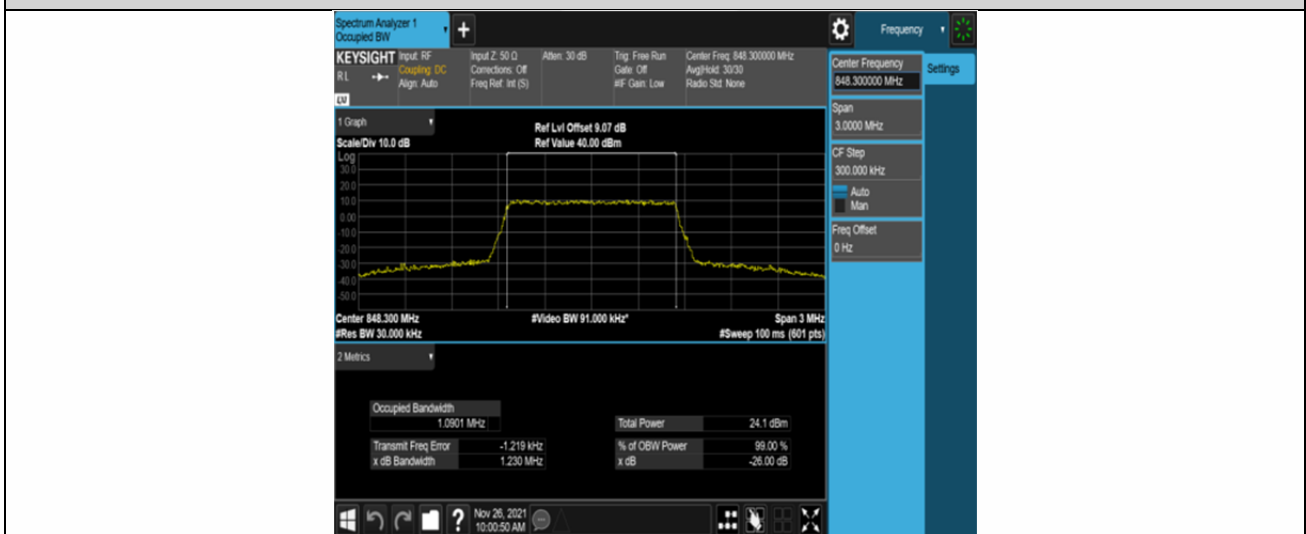

Test Graphs

Band5-1.4MHz-QPSK-20407-6RB#0

Band5-1.4MHz-QPSK-20525-6RB#0

Band5-1.4MHz-QPSK-20643-6RB#0

Band5-1.4MHz-16QAM-20407-6RB#0

Band5-1.4MHz-16QAM-20525-6RB#0

Band5-1.4MHz-16QAM-20643-6RB#0

Band5-3MHz-QPSK-20415-15RB#0