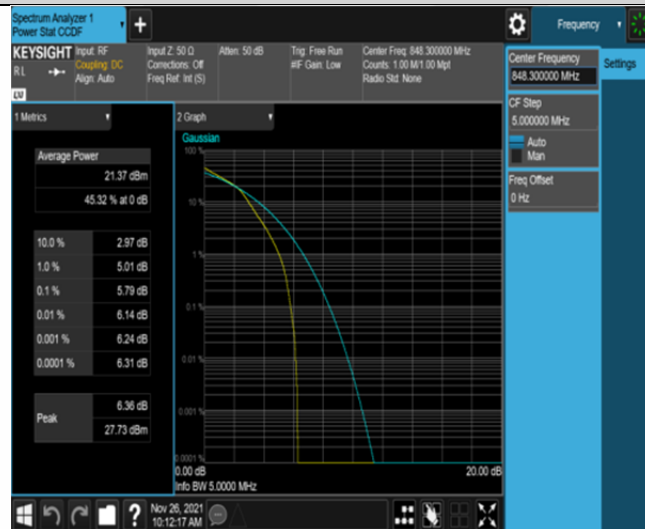

Test Graphs

Band5-1.4MHz-QPSK-20407-6RB#0

Band5-1.4MHz-QPSK-20525-6RB#0

Band5-1.4MHz-QPSK-20643-6RB#0

Band5-1.4MHz-16QAM-20407-6RB#0

Band5-1.4MHz-16QAM-20525-6RB#0

Band5-1.4MHz-16QAM-20643-6RB#0

Band5-3MHz-QPSK-20415-15RB#0