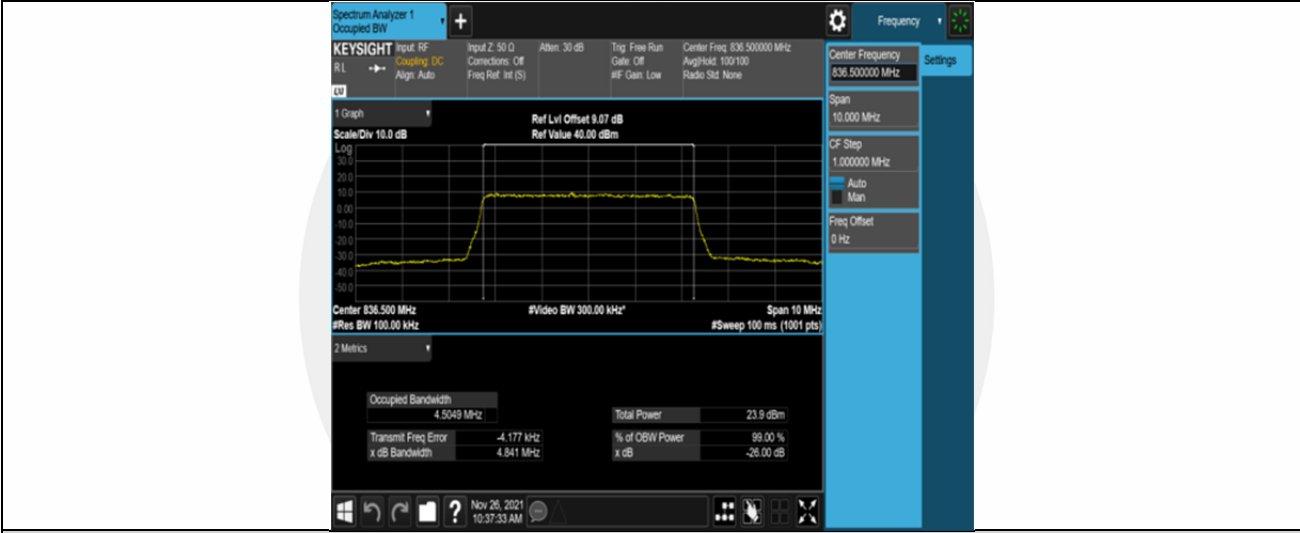

Band5-5MHz-16QAM-20525-25RB#0