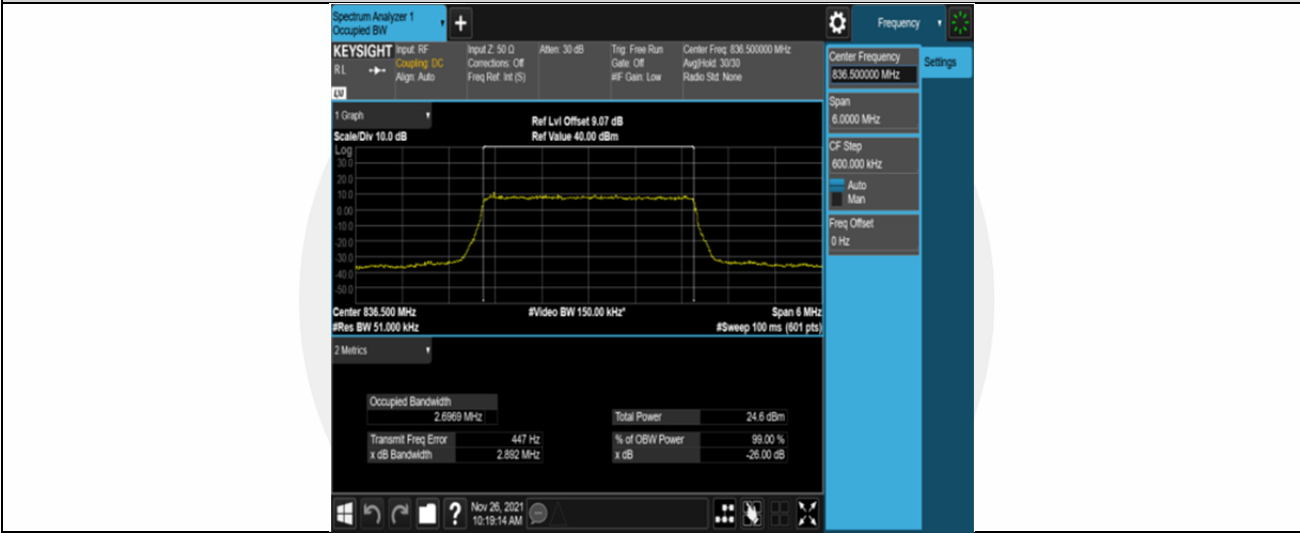

Test Graphs

Band5-1.4MHz-QPSK-20407-6RB#0

Band5-1.4MHz-QPSK-20525-6RB#0

Band5-1.4MHz-QPSK-20643-6RB#0

Band5-1.4MHz-16QAM-20407-6RB#0

Band5-1.4MHz-16QAM-20525-6RB#0

Band5-1.4MHz-16QAM-20643-6RB#0

Band5-3MHz-QPSK-20415-15RB#0