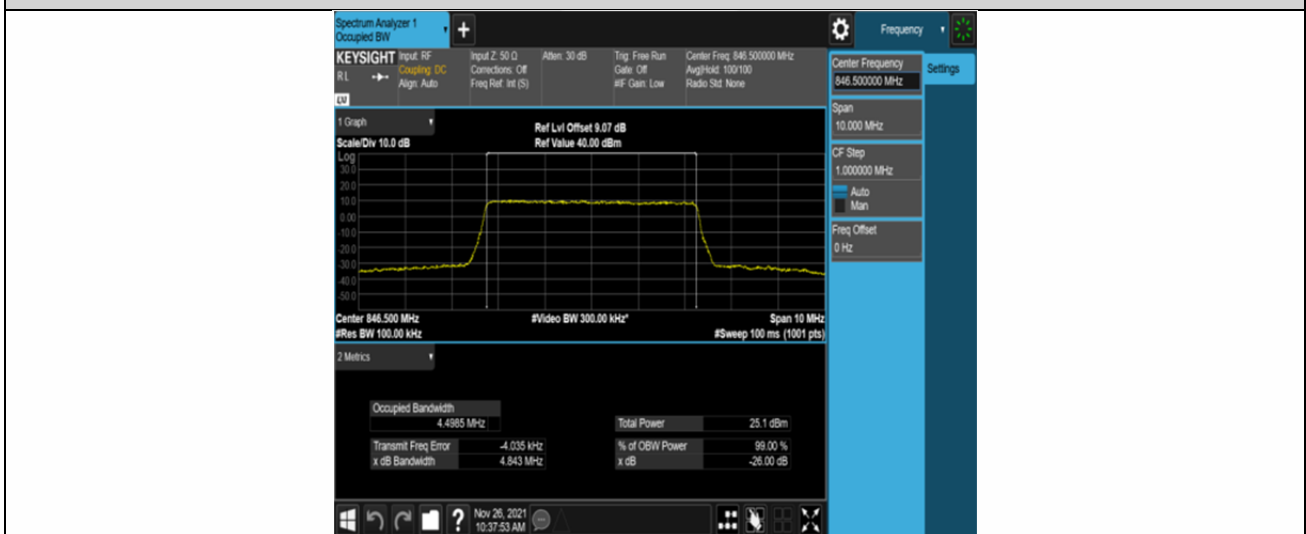

Band5-5MHz-QPSK-20625-25RB#0