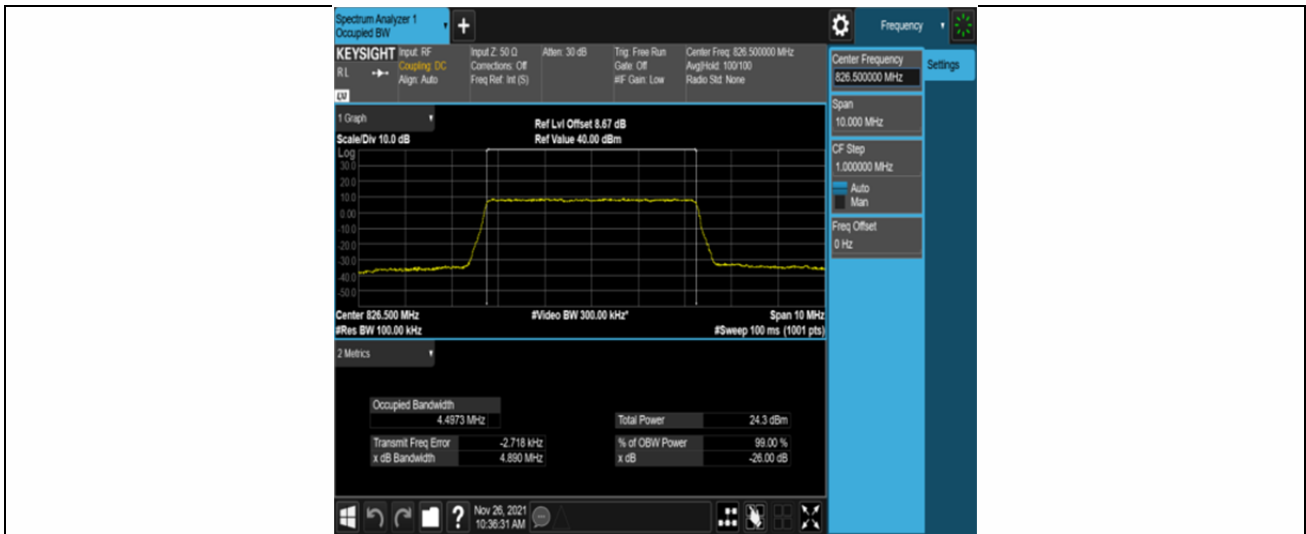

Band5-5MHz-QPSK-20425-25RB#0