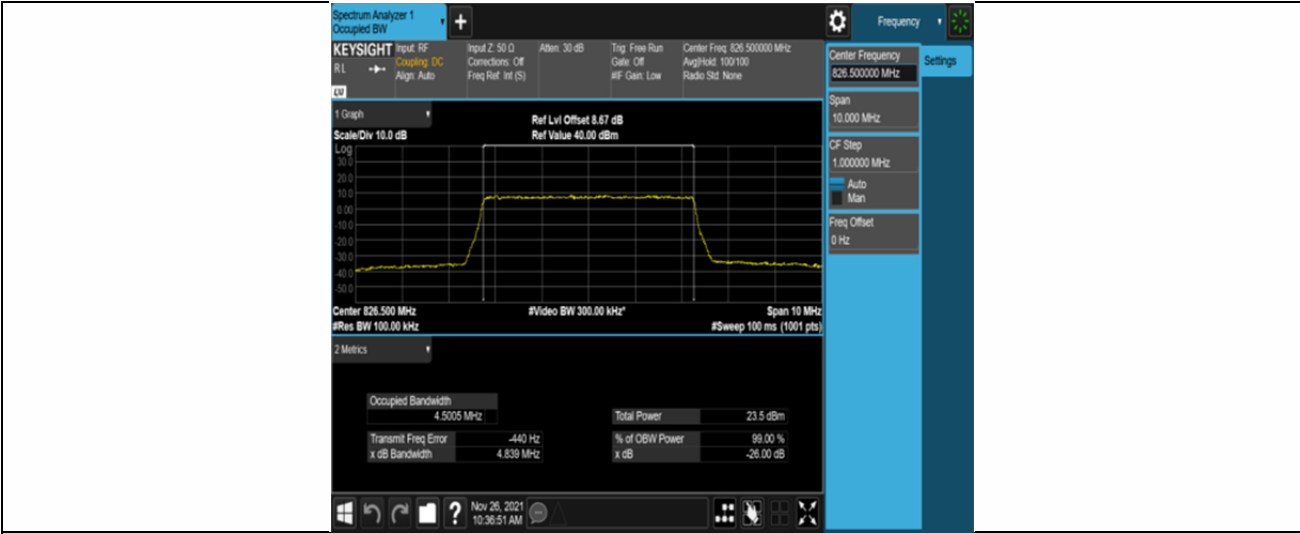

Band5-5MHz-16QAM-20425-25RB#0