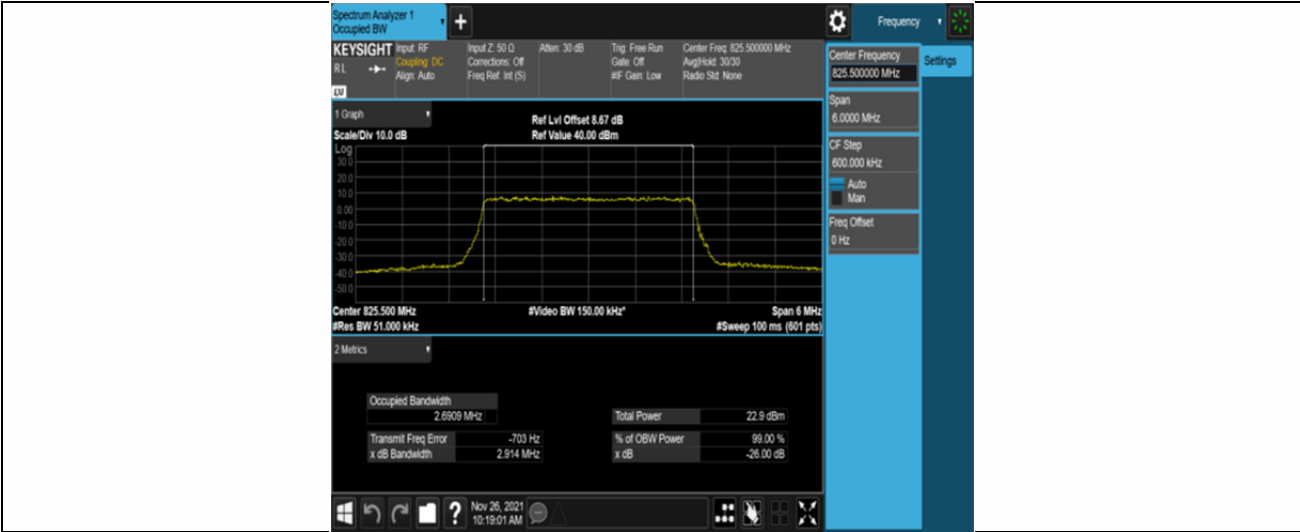

Band5-3MHz-16QAM-20415-15RB#0