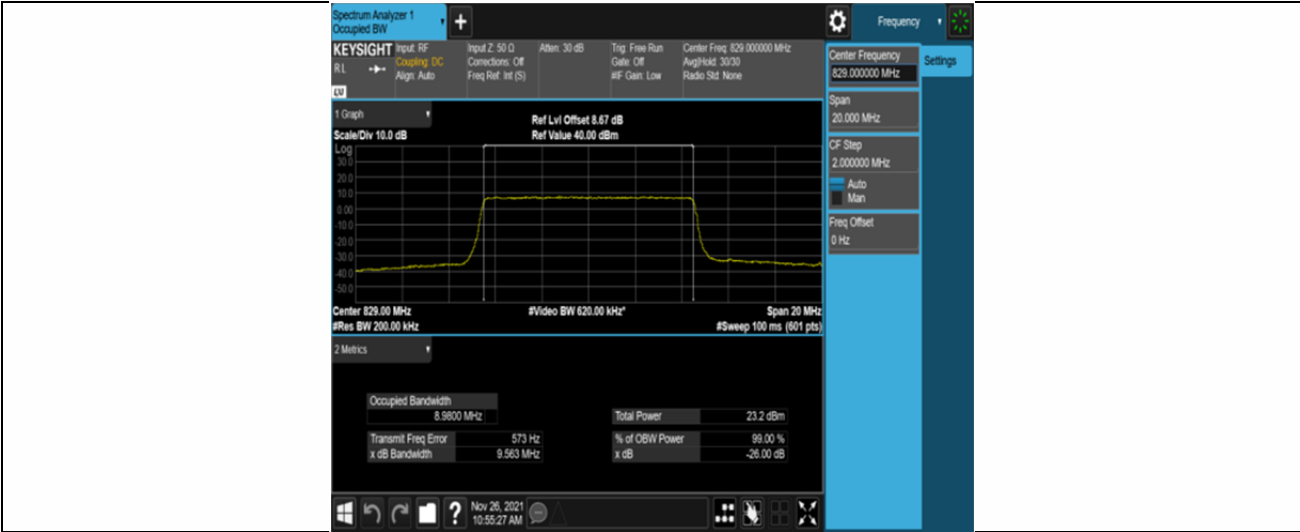

Band5-10MHz-QPSK-20450-50RB#0