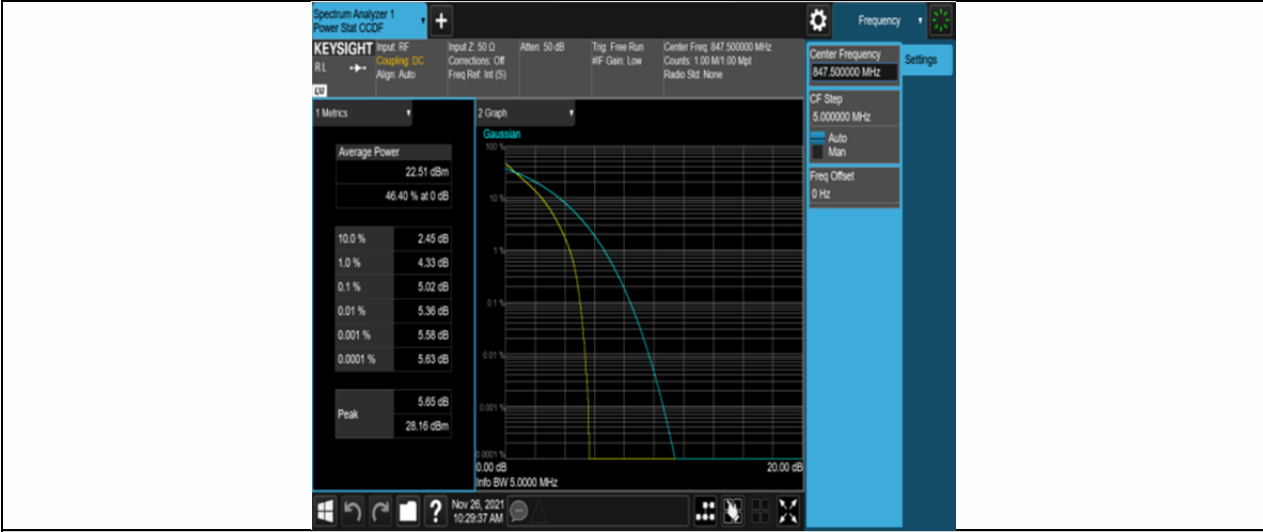

Band5-3MHz-QPSK-20635-15RB#0