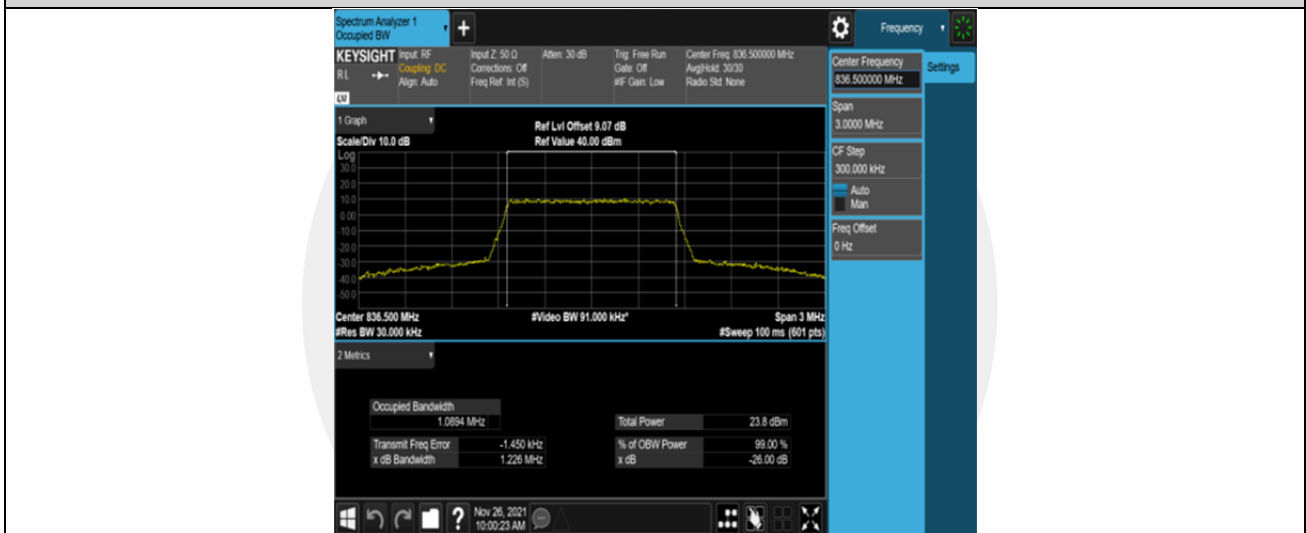

Test Graphs

Band5-1.4MHz-QPSK-20407-6RB#0

Band5-1.4MHz-QPSK-20525-6RB#0

Band5-1.4MHz-QPSK-20643-6RB#0

Band5-1.4MHz-16QAM-20407-6RB#0

Band5-1.4MHz-16QAM-20525-6RB#0

Band5-1.4MHz-16QAM-20643-6RB#0

Band5-3MHz-QPSK-20415-15RB#0