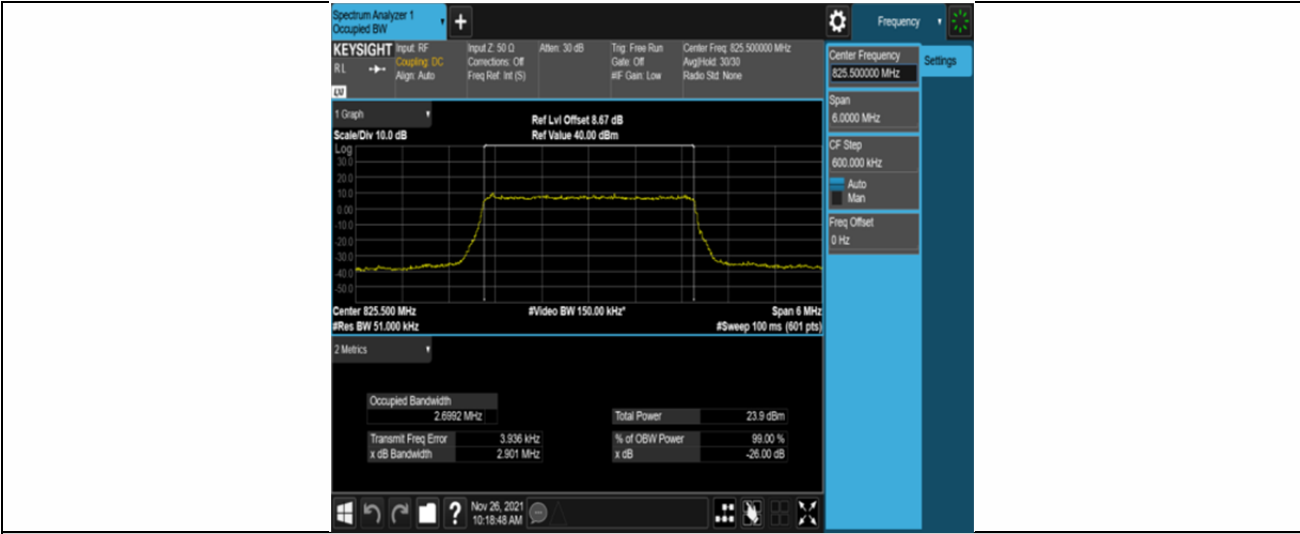

Test Graphs

Band5-1.4MHz-QPSK-20407-6RB#0

Band5-1.4MHz-QPSK-20525-6RB#0

Band5-1.4MHz-QPSK-20643-6RB#0

Band5-1.4MHz-16QAM-20407-6RB#0

Band5-1.4MHz-16QAM-20525-6RB#0

Band5-1.4MHz-16QAM-20643-6RB#0

Band5-3MHz-QPSK-20415-15RB#0