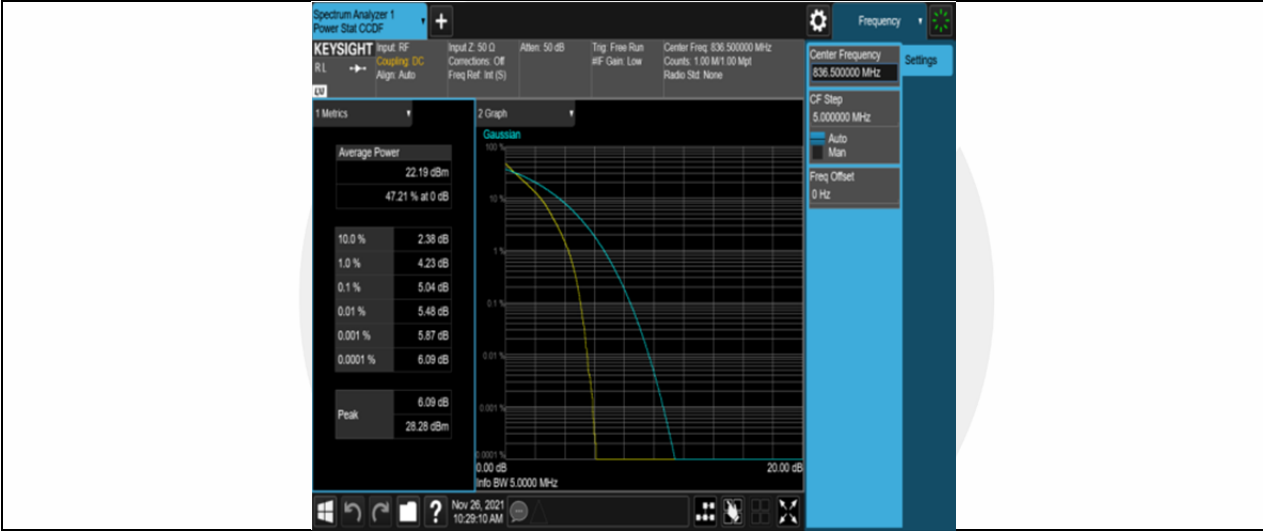

Test Graphs

Band5-1.4MHz-QPSK-20407-6RB#0

Band5-1.4MHz-QPSK-20525-6RB#0

Band5-1.4MHz-QPSK-20643-6RB#0

Band5-1.4MHz-16QAM-20407-6RB#0

Band5-1.4MHz-16QAM-20525-6RB#0

Band5-1.4MHz-16QAM-20643-6RB#0

Band5-3MHz-QPSK-20415-15RB#0