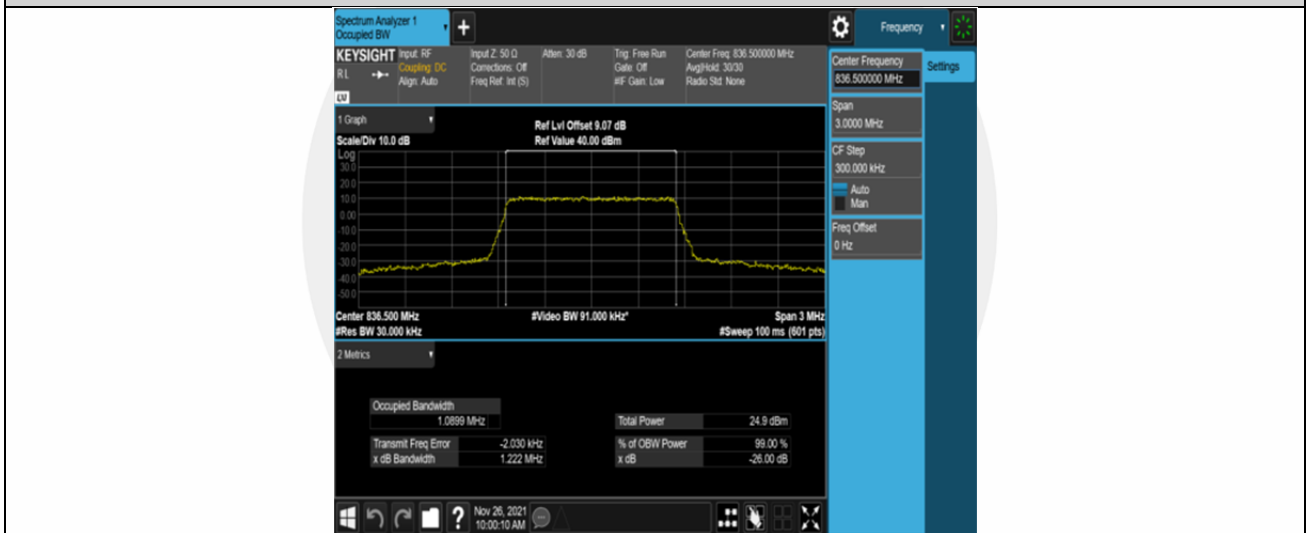

Band5-1.4MHz-QPSK-20525-6RB#0