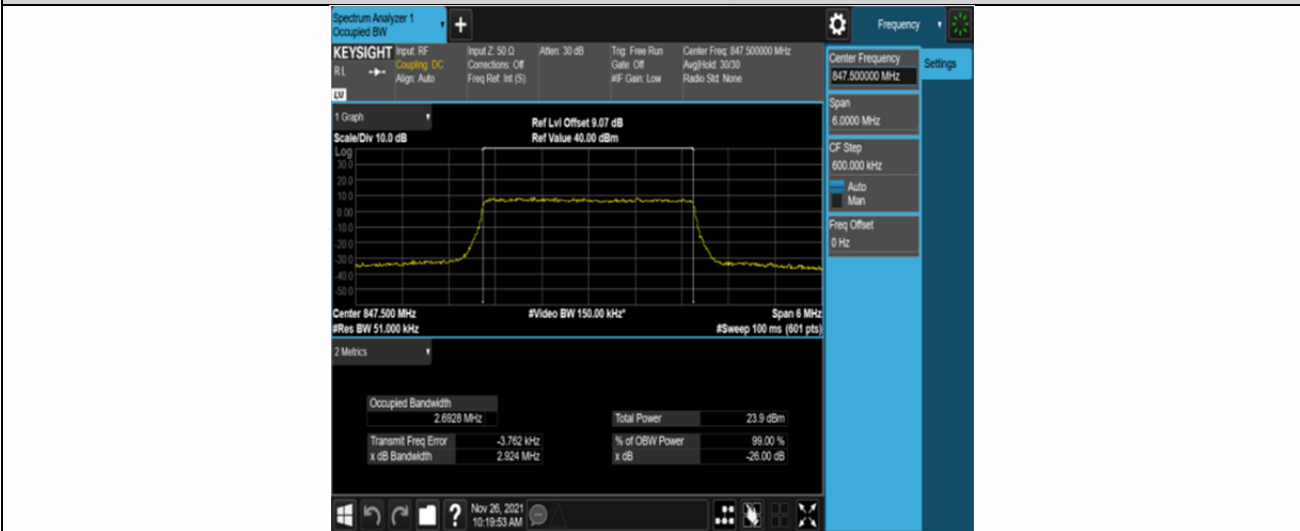

Band5-3MHz-16QAM-20635-15RB#0