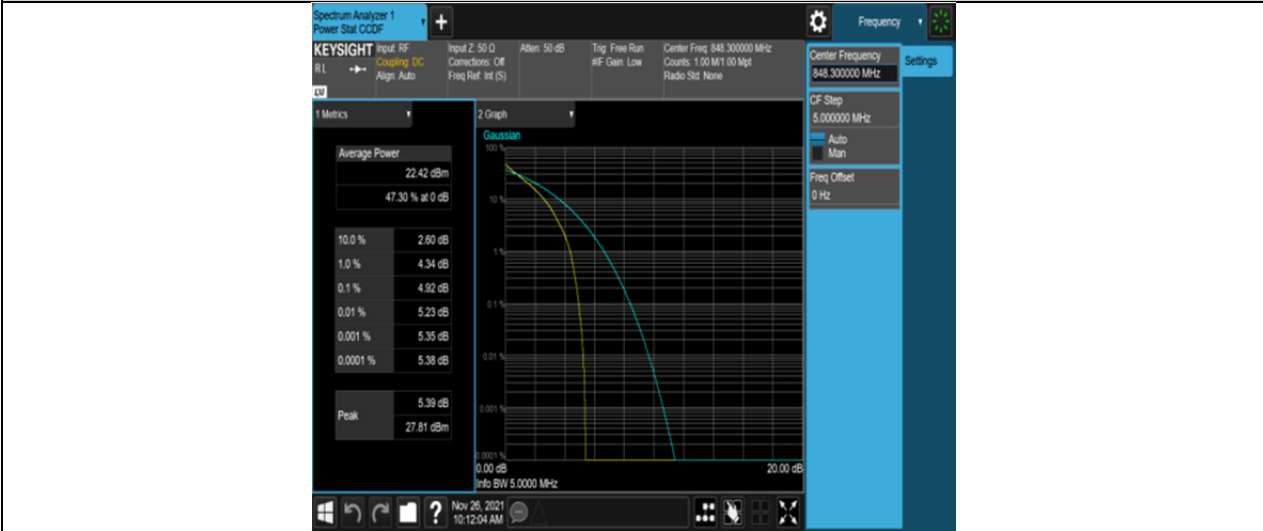

Band5-1.4MHz-QPSK-20643-6RB#0