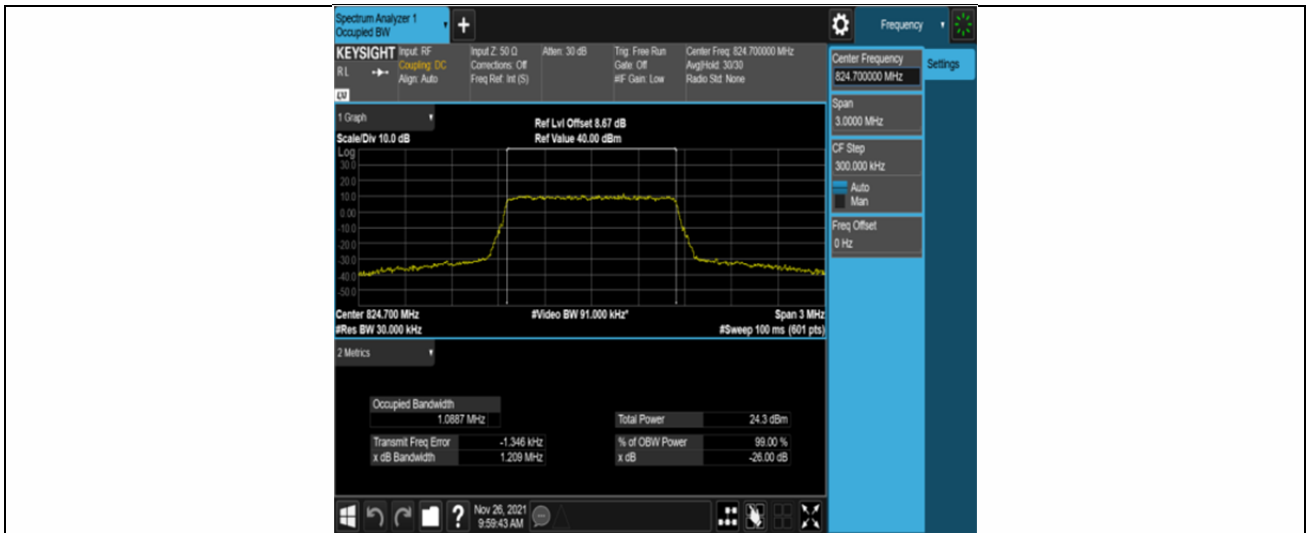

Test Graphs

Band5-1.4MHz-QPSK-20407-6RB#0