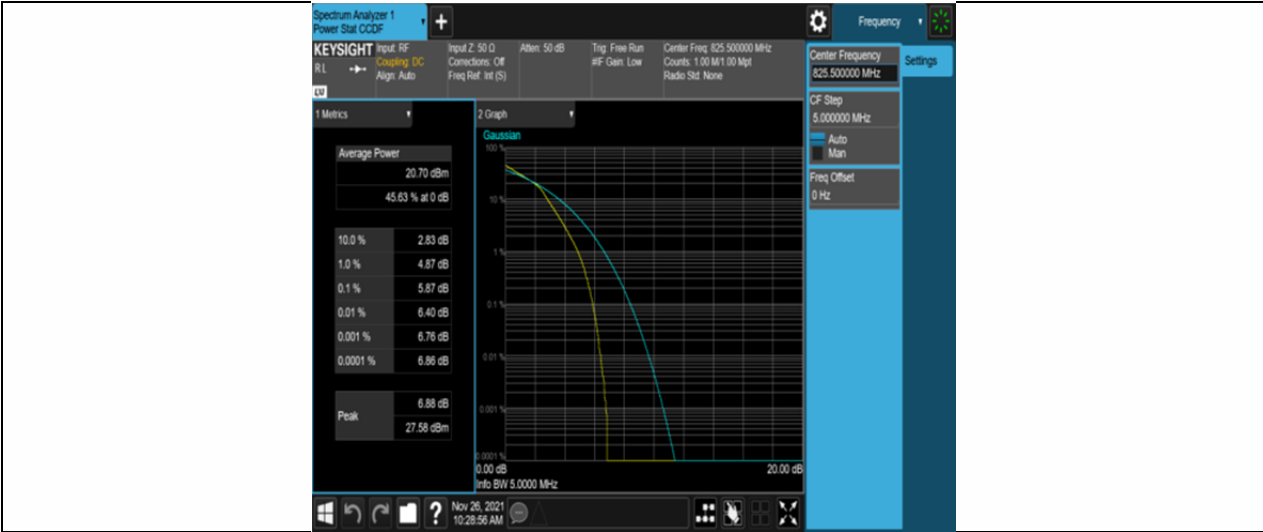

Band5-3MHz-16QAM-20415-15RB#0