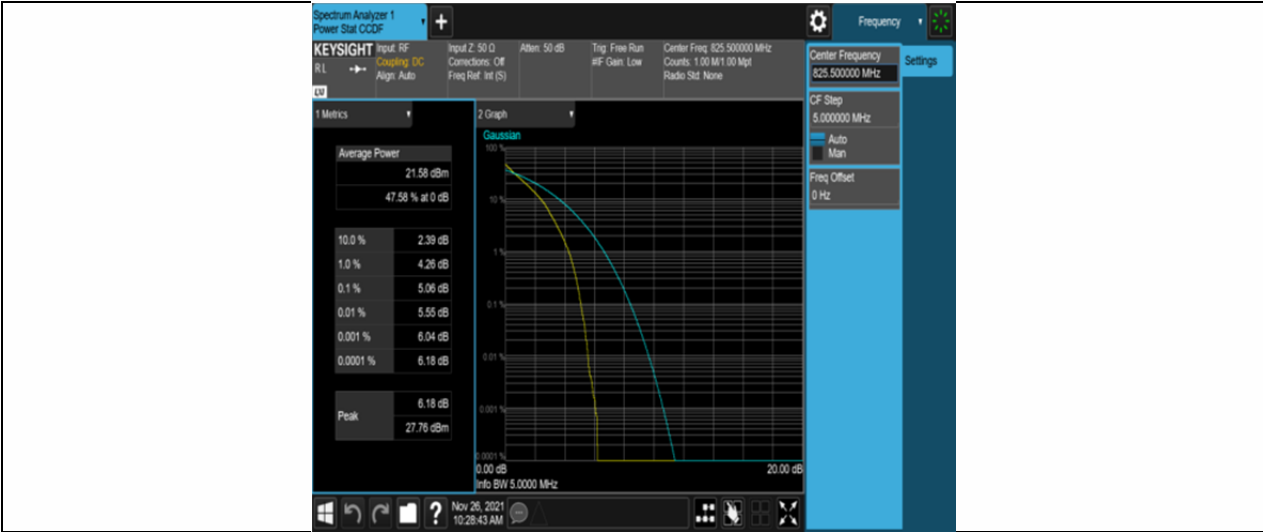

Test Graphs

Band5-1.4MHz-QPSK-20407-6RB#0

Band5-1.4MHz-QPSK-20525-6RB#0

Band5-1.4MHz-QPSK-20643-6RB#0

Band5-1.4MHz-16QAM-20407-6RB#0

Band5-1.4MHz-16QAM-20525-6RB#0

Band5-1.4MHz-16QAM-20643-6RB#0

Band5-3MHz-QPSK-20415-15RB#0