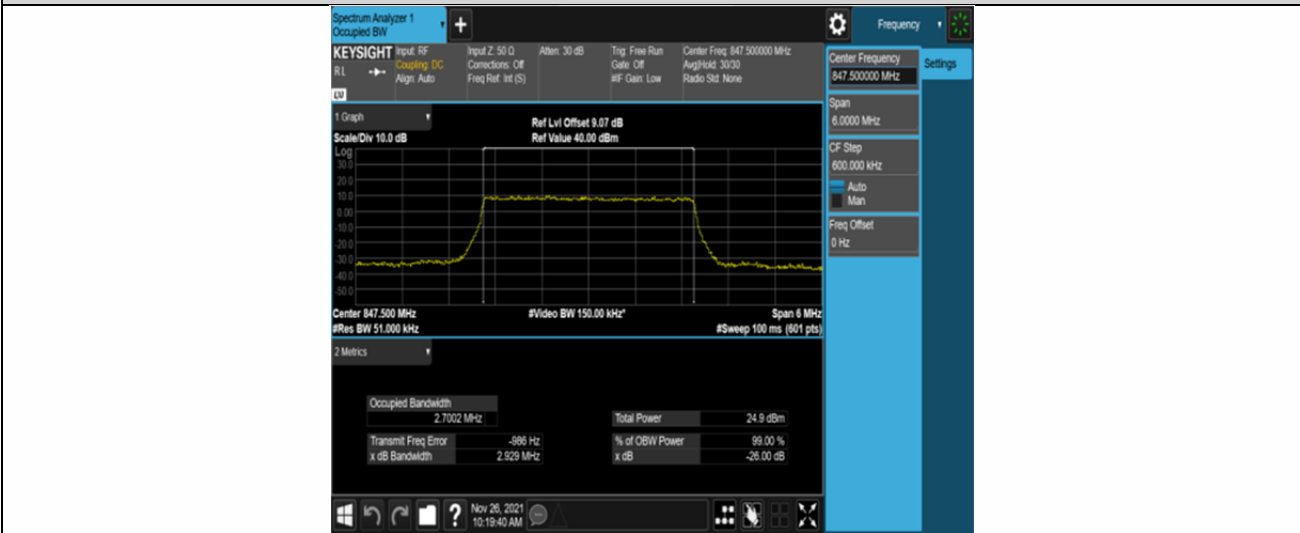

Band5-3MHz-QPSK-20635-15RB#0