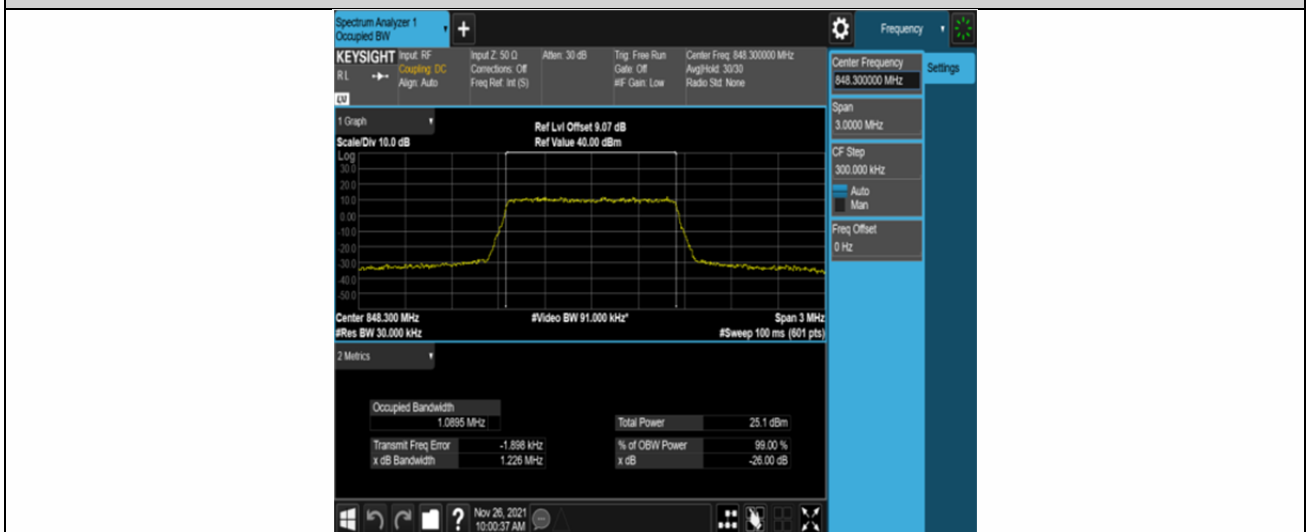

Band5-1.4MHz-QPSK-20643-6RB#0