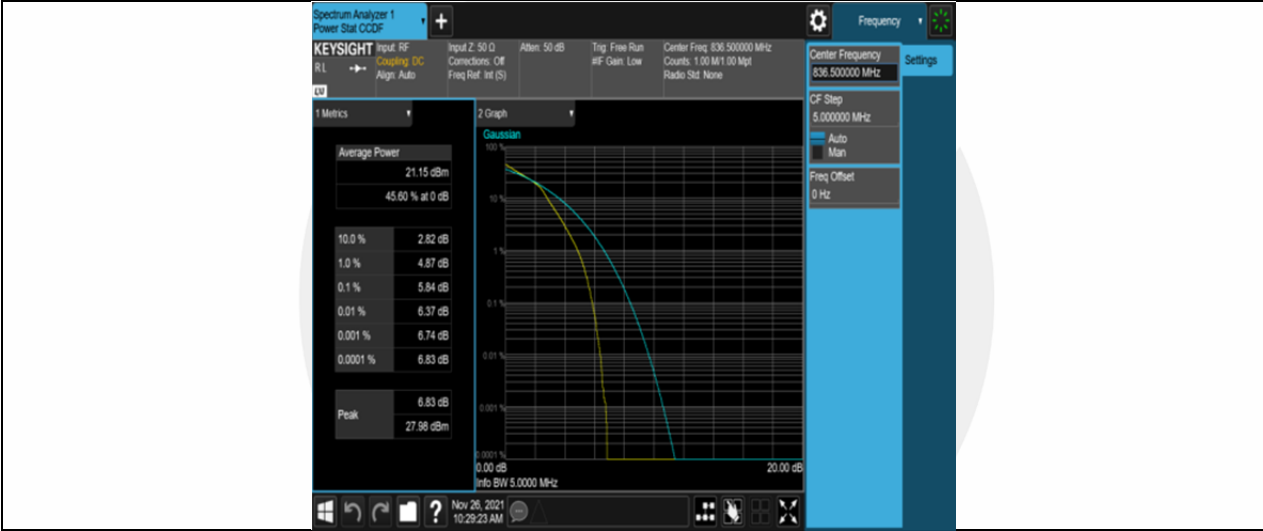

Band5-3MHz-16QAM-20525-15RB#0