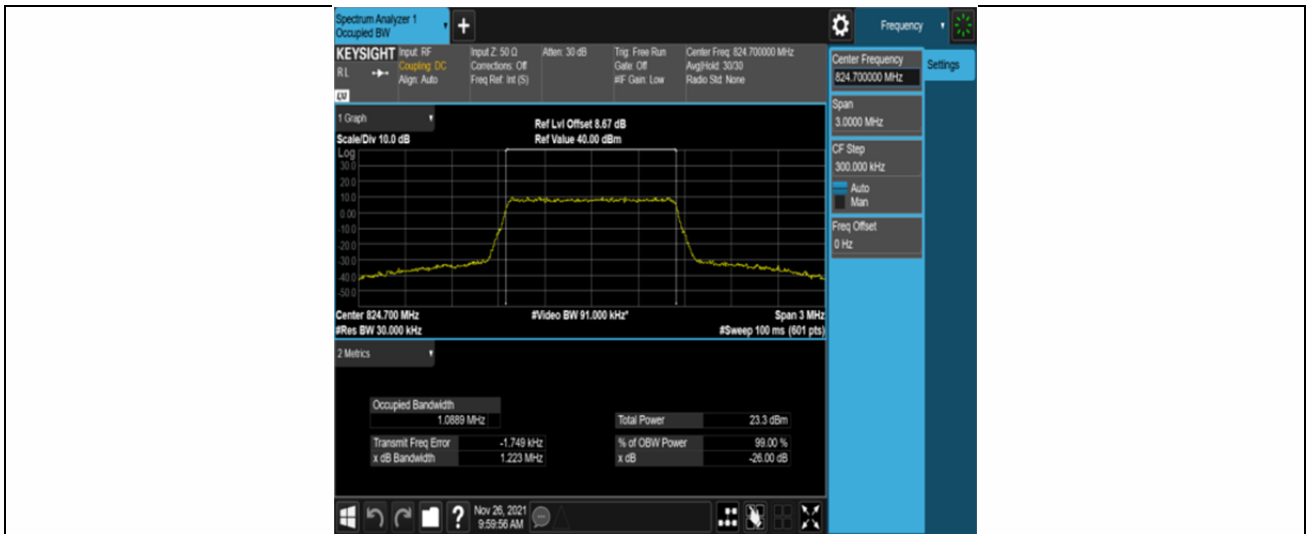

Test Graphs

Band5-1.4MHz-QPSK-20407-6RB#0

Band5-1.4MHz-QPSK-20525-6RB#0

Band5-1.4MHz-QPSK-20643-6RB#0

Band5-1.4MHz-16QAM-20407-6RB#0

Band5-1.4MHz-16QAM-20525-6RB#0

Band5-1.4MHz-16QAM-20643-6RB#0

Band5-3MHz-QPSK-20415-15RB#0