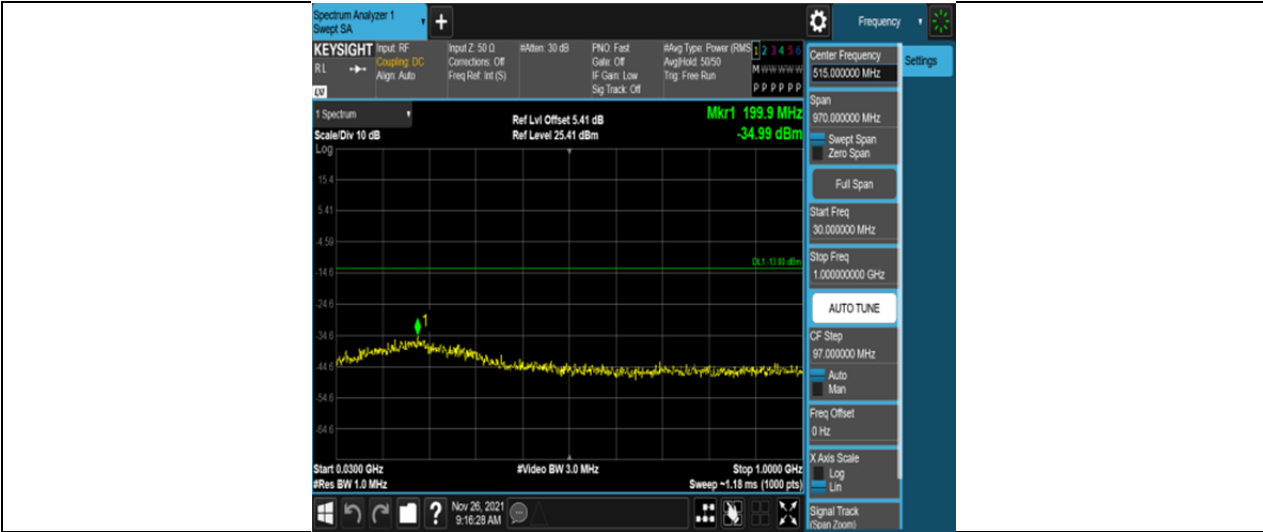

Band4-15MHz-16QAM-20175-75RB#0-Range1:30~1000MHz

Band4-15MHz-16QAM-20175-75RB#0-Range2:1000~2000MHz

Band4-15MHz-16QAM-20175-75RB#0-Range3:2000~20000MHz

Band4-15MHz-16QAM-20325-75RB#0-Range1:30~1000MHz

Band4-15MHz-16QAM-20325-75RB#0-Range2:1000~2000MHz

Band4-15MHz-16QAM-20325-75RB#0-Range3:2000~20000MHz