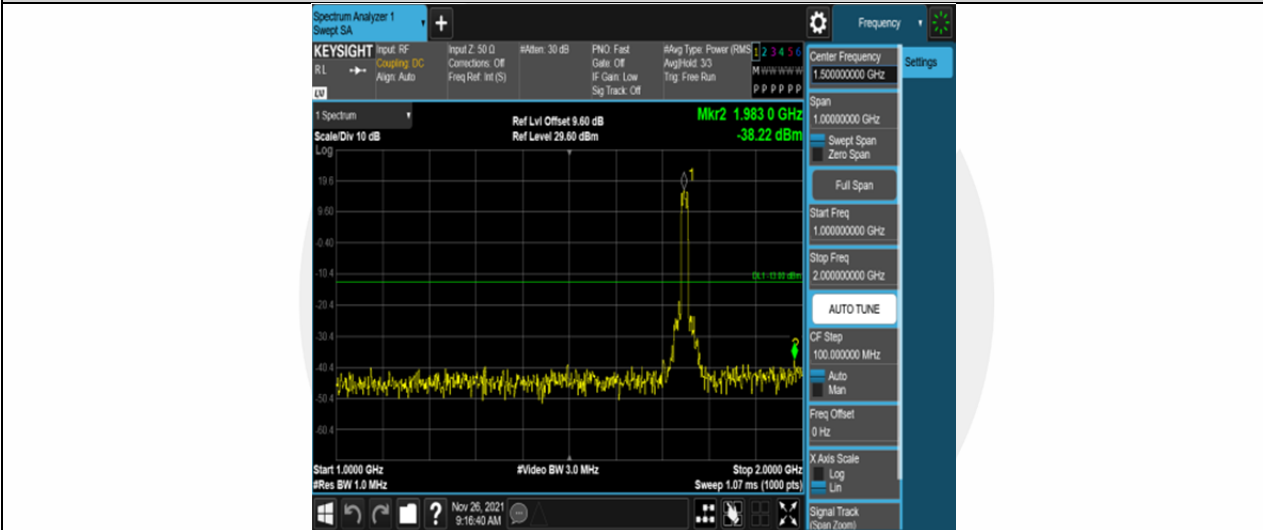

Band4-15MHz-16QAM-20175-75RB#0-Range1:30~1000MHz

Band4-15MHz-16QAM-20175-75RB#0-Range2:1000~2000MHz

Band4-15MHz-16QAM-20175-75RB#0-Range3:2000~20000MHz

Band4-15MHz-16QAM-20325-75RB#0-Range1:30~1000MHz

Band4-15MHz-16QAM-20325-75RB#0-Range2:1000~2000MHz