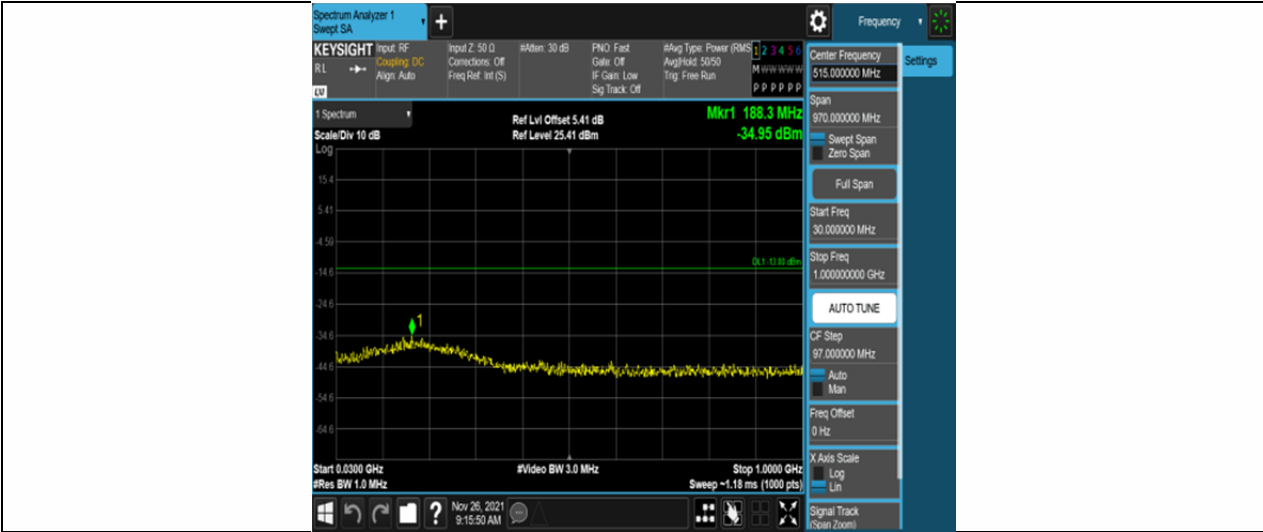

Band4-15MHz-QPSK-20025-75RB#0-Range3:2000~20000MHz

Band4-15MHz-QPSK-20175-75RB#0-Range1:30~1000MHz

Band4-15MHz-QPSK-20175-75RB#0-Range2:1000~2000MHz

Band4-15MHz-QPSK-20175-75RB#0-Range3:2000~20000MHz

Band4-15MHz-QPSK-20325-75RB#0-Range1:30~1000MHz