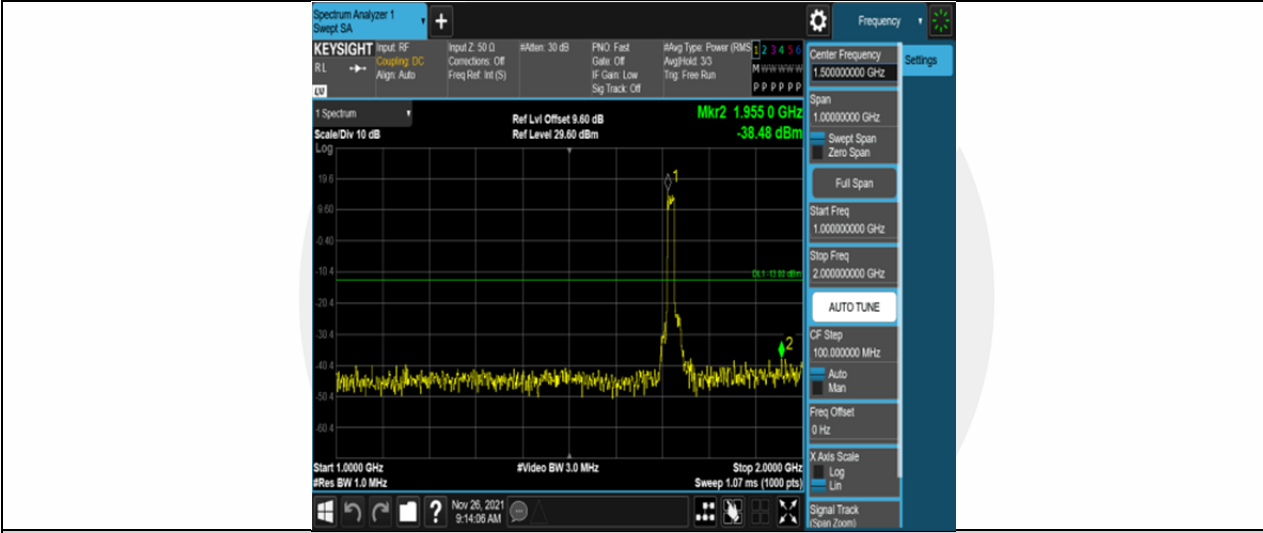

Band4-15MHz-16QAM-20025-75RB#0-Range1:30~1000MHz

Band4-15MHz-16QAM-20025-75RB#0-Range2:1000~2000MHz