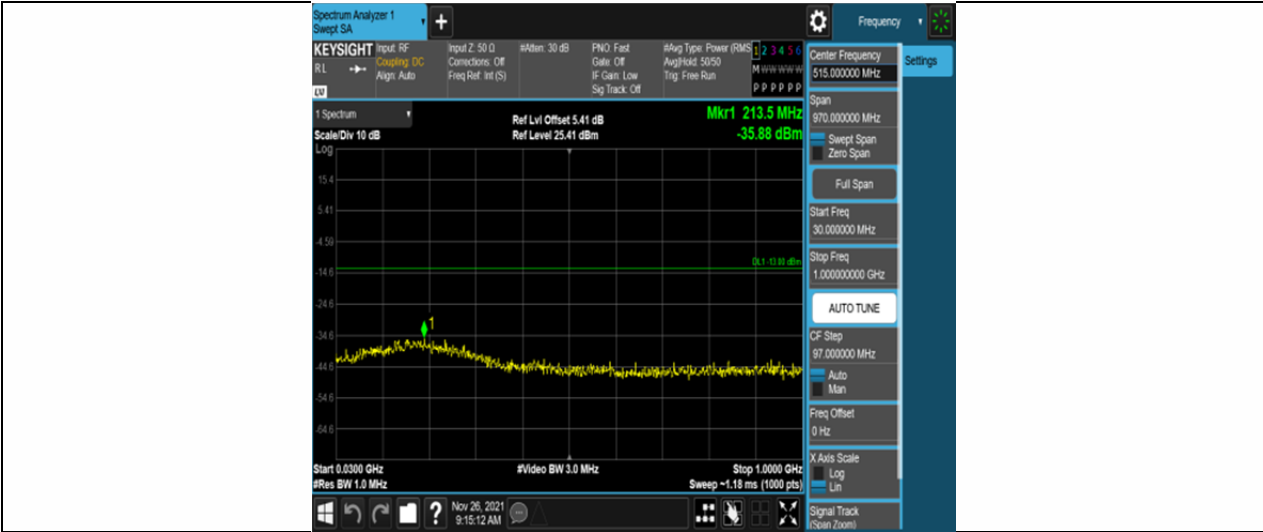

Band4-15MHz-QPSK-20325-75RB#0-Range2:1000~2000MHz

Band4-15MHz-QPSK-20325-75RB#0-Range3:2000~20000MHz

Band4-15MHz-16QAM-20025-75RB#0-Range1:30~1000MHz

Band4-15MHz-16QAM-20025-75RB#0-Range2:1000~2000MHz

Band4-15MHz-16QAM-20025-75RB#0-Range3:2000~20000MHz

Band4-15MHz-16QAM-20175-75RB#0-Range1:30~1000MHz

Band4-15MHz-16QAM-20175-75RB#0-Range2:1000~2000MHz

Band4-15MHz-16QAM-20175-75RB#0-Range3:2000~20000MHz

Band4-15MHz-16QAM-20325-75RB#0-Range1:30~1000MHz

Band4-15MHz-16QAM-20325-75RB#0-Range2:1000~2000MHz