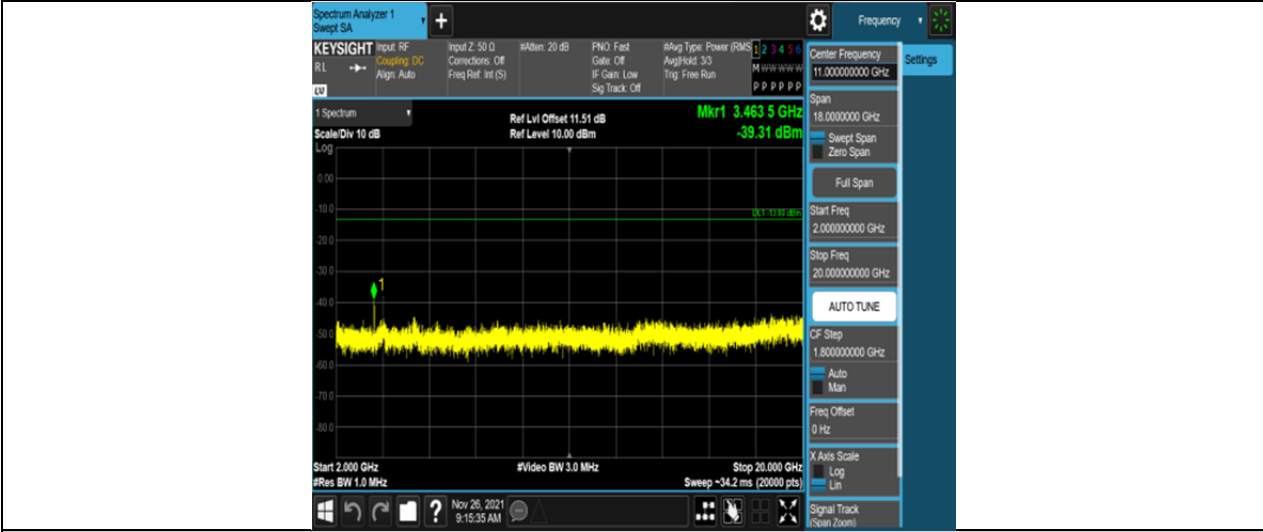

Band4-15MHz-16QAM-20175-75RB#0-Range2:1000~2000MHz

Band4-15MHz-16QAM-20175-75RB#0-Range3:2000~20000MHz