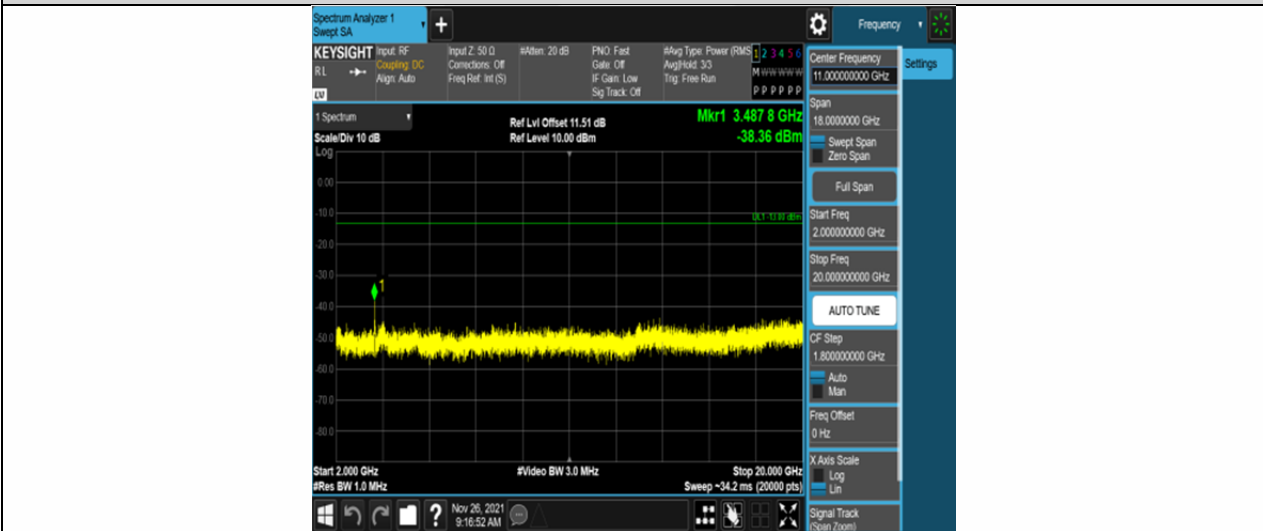

Band4-15MHz-16QAM-20175-75RB#0-Range1:30~1000MHz

Band4-15MHz-16QAM-20175-75RB#0-Range2:1000~2000MHz

Band4-15MHz-16QAM-20175-75RB#0-Range3:2000~20000MHz

Band4-15MHz-16QAM-20325-75RB#0-Range1:30~1000MHz

Band4-15MHz-16QAM-20325-75RB#0-Range2:1000~2000MHz