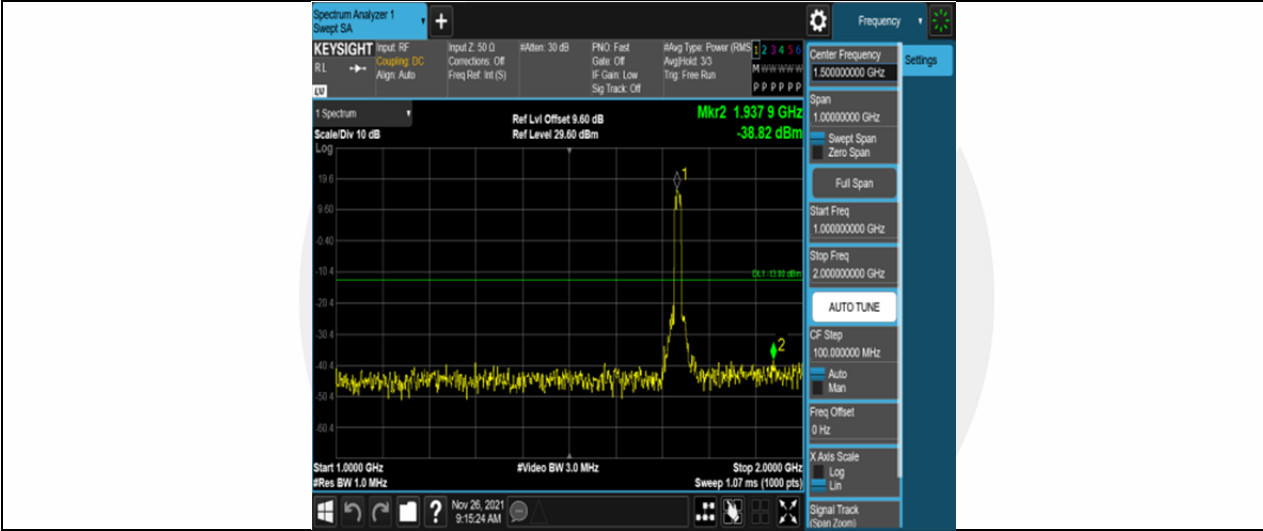

Band4-15MHz-16QAM-20175-75RB#0-Range1:30~1000MHz

Band4-15MHz-16QAM-20175-75RB#0-Range2:1000~2000MHz