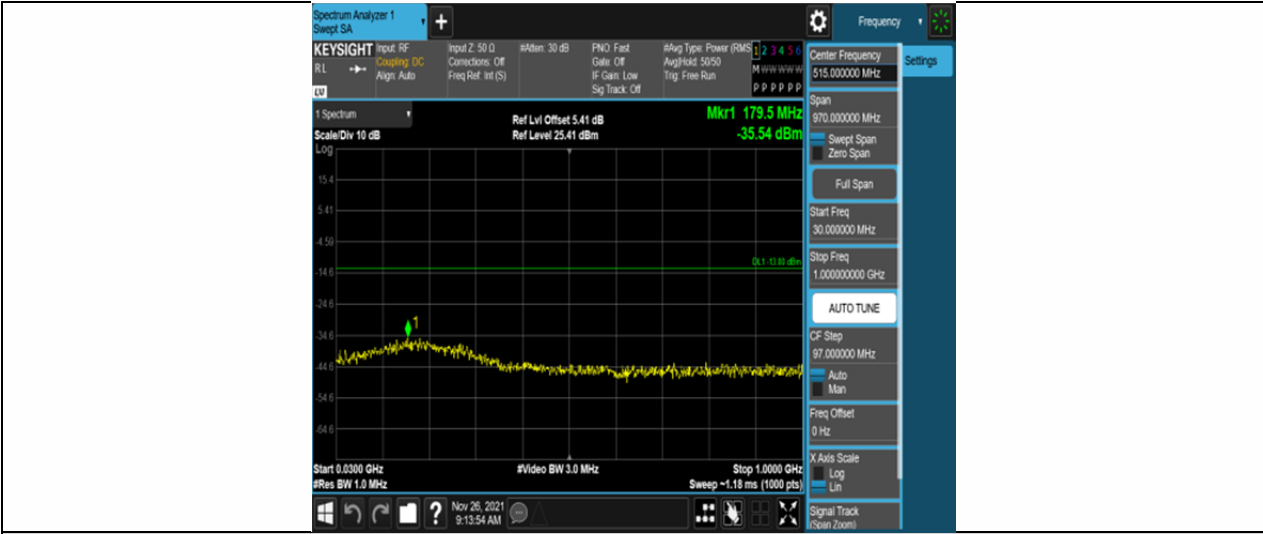

Band4-15MHz-QPSK-20325-75RB#0-Range3:2000~20000MHz

Band4-15MHz-16QAM-20025-75RB#0-Range1:30~1000MHz