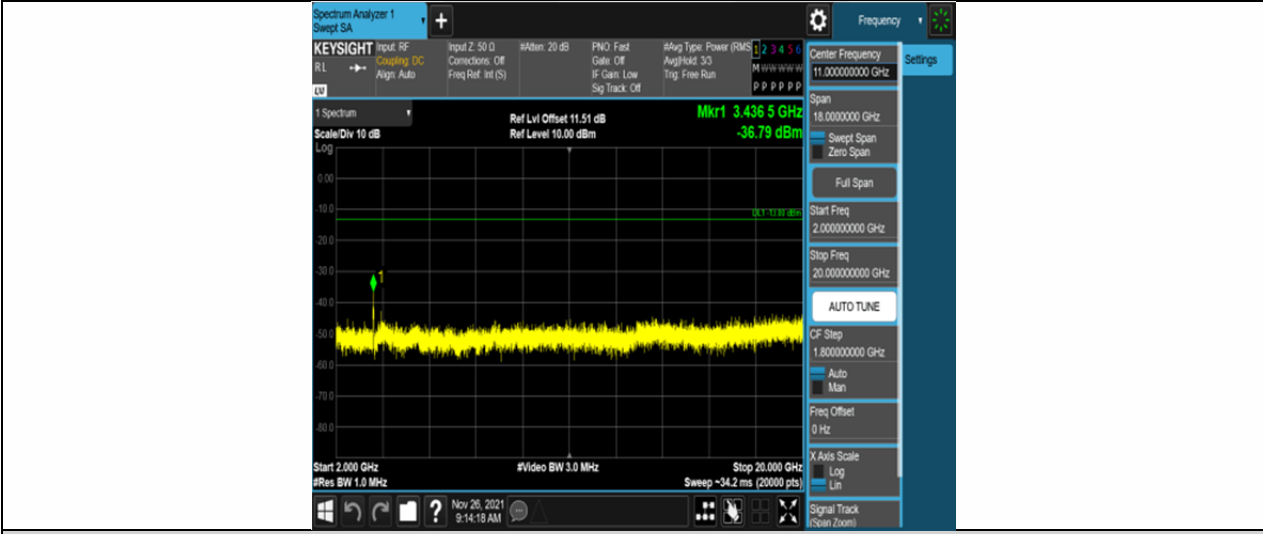

Band4-15MHz-QPSK-20325-75RB#0-Range2:1000~2000MHz

Band4-15MHz-QPSK-20325-75RB#0-Range3:2000~20000MHz

Band4-15MHz-16QAM-20025-75RB#0-Range1:30~1000MHz

Band4-15MHz-16QAM-20025-75RB#0-Range2:1000~2000MHz

Band4-15MHz-16QAM-20025-75RB#0-Range3:2000~20000MHz