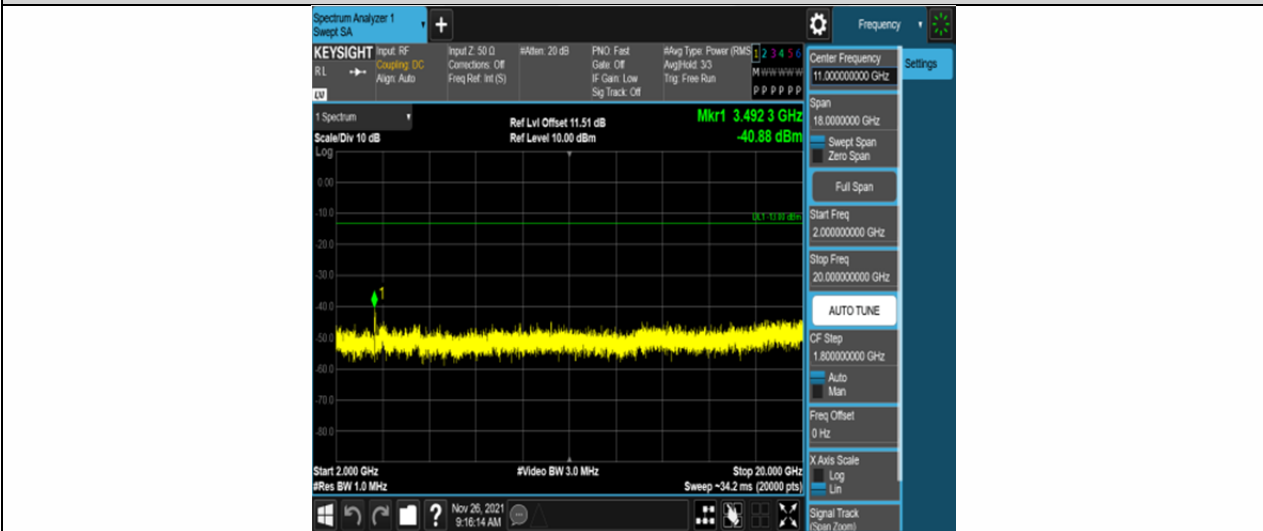

Band4-15MHz-QPSK-20325-75RB#0-Range2:1000~2000MHz

Band4-15MHz-QPSK-20325-75RB#0-Range3:2000~20000MHz