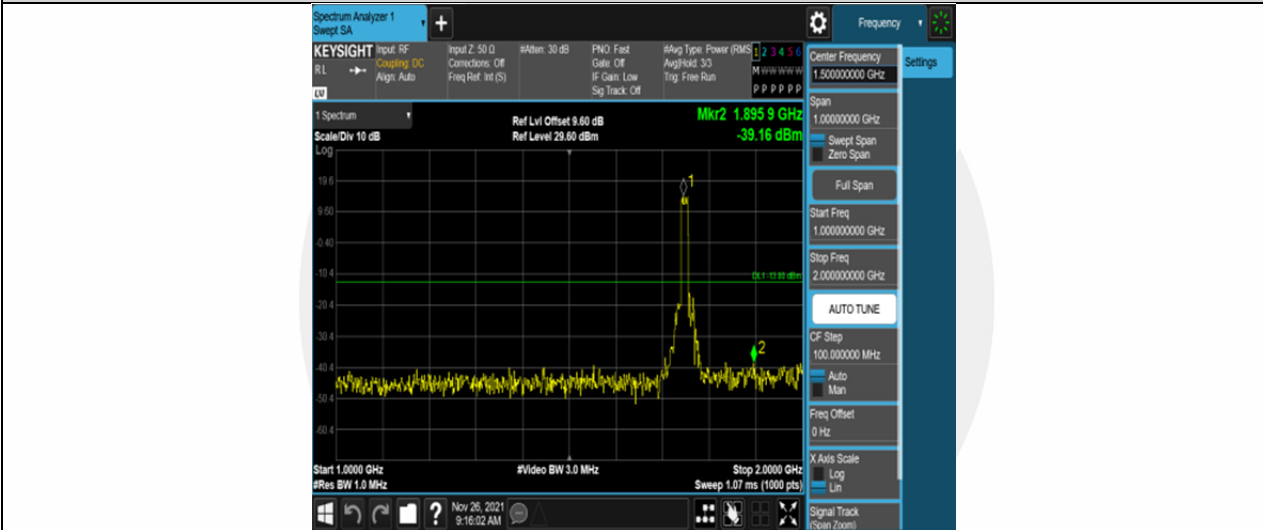

Band4-15MHz-QPSK-20025-75RB#0-Range3:2000~20000MHz

Band4-15MHz-QPSK-20175-75RB#0-Range1:30~1000MHz

Band4-15MHz-QPSK-20175-75RB#0-Range2:1000~2000MHz

Band4-15MHz-QPSK-20175-75RB#0-Range3:2000~20000MHz

Band4-15MHz-QPSK-20325-75RB#0-Range1:30~1000MHz