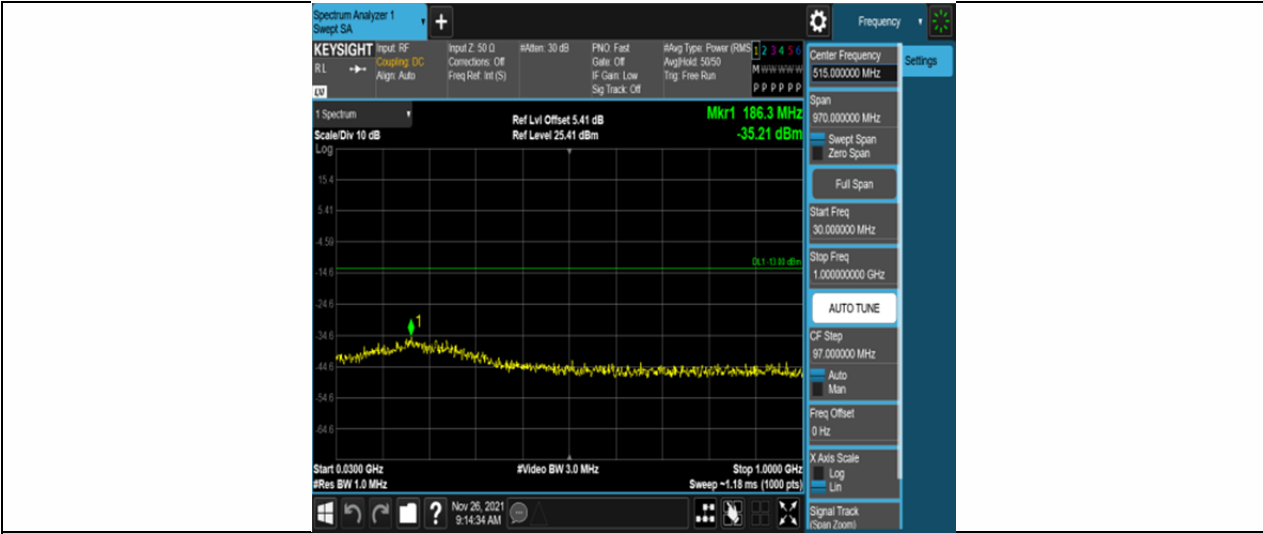

Band4-15MHz-QPSK-20025-75RB#0-Range3:2000~20000MHz

Band4-15MHz-QPSK-20175-75RB#0-Range1:30~1000MHz