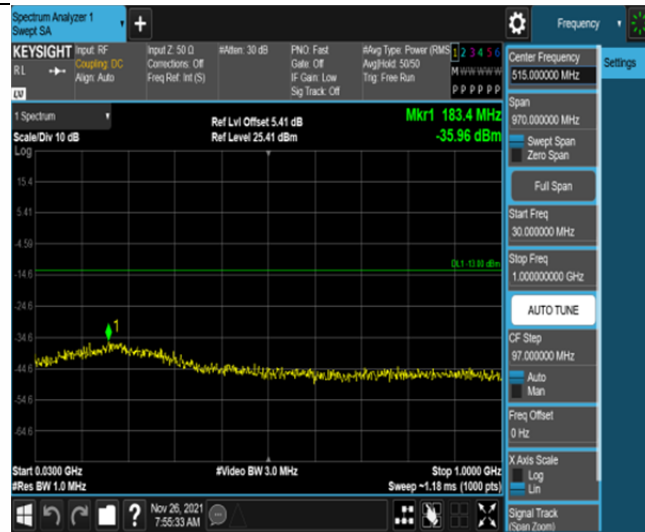

Band4-1.4MHz-16QAM-20393-6RB#0-Range1:30~100MHz