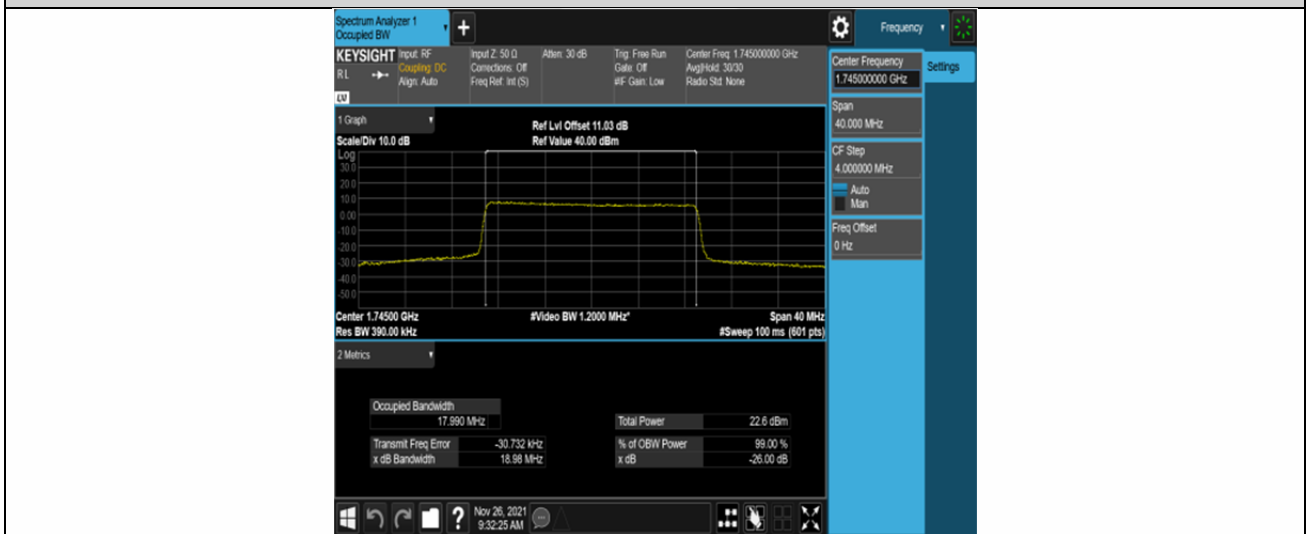

Band4-20MHz-16QAM-20300-100RB#0