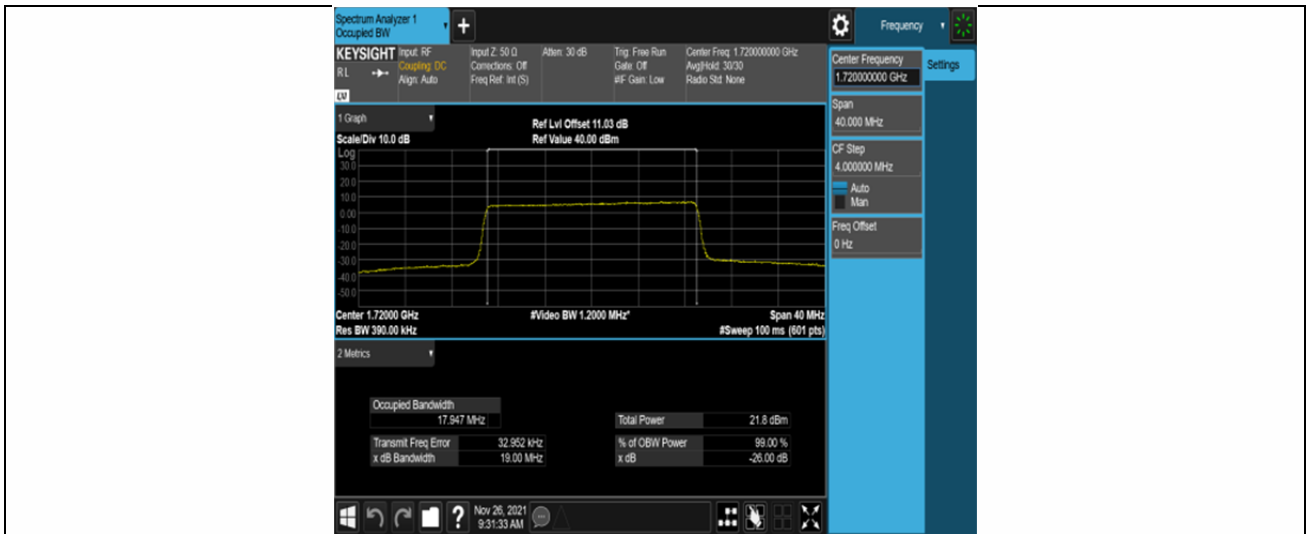

Band4-15MHz-QPSK-20325-75RB#0

Band4-15MHz-16QAM-20025-75RB#0

Band4-15MHz-16QAM-20175-75RB#0

Band4-15MHz-16QAM-20325-75RB#0

Band4-20MHz-QPSK-20050-100RB#0

Band4-20MHz-QPSK-20175-100RB#0

Band4-20MHz-QPSK-20300-100RB#0