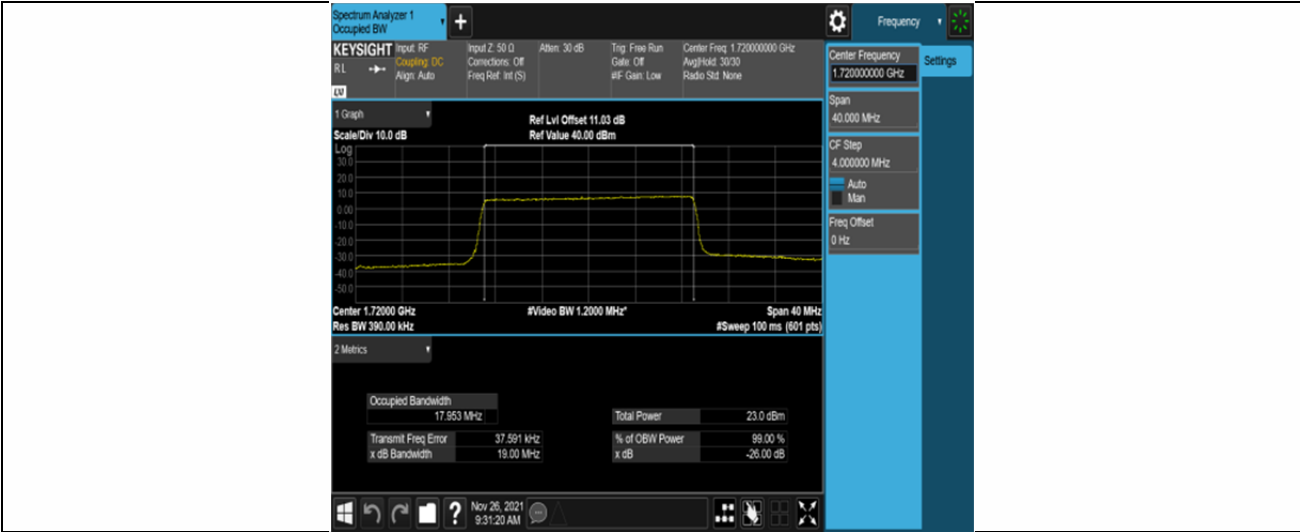

Band4-15MHz-QPSK-20325-75RB#0

Band4-15MHz-16QAM-20025-75RB#0

Band4-15MHz-16QAM-20175-75RB#0

Band4-15MHz-16QAM-20325-75RB#0

Band4-20MHz-QPSK-20050-100RB#0

Band4-20MHz-QPSK-20175-100RB#0

Band4-20MHz-QPSK-20300-100RB#0