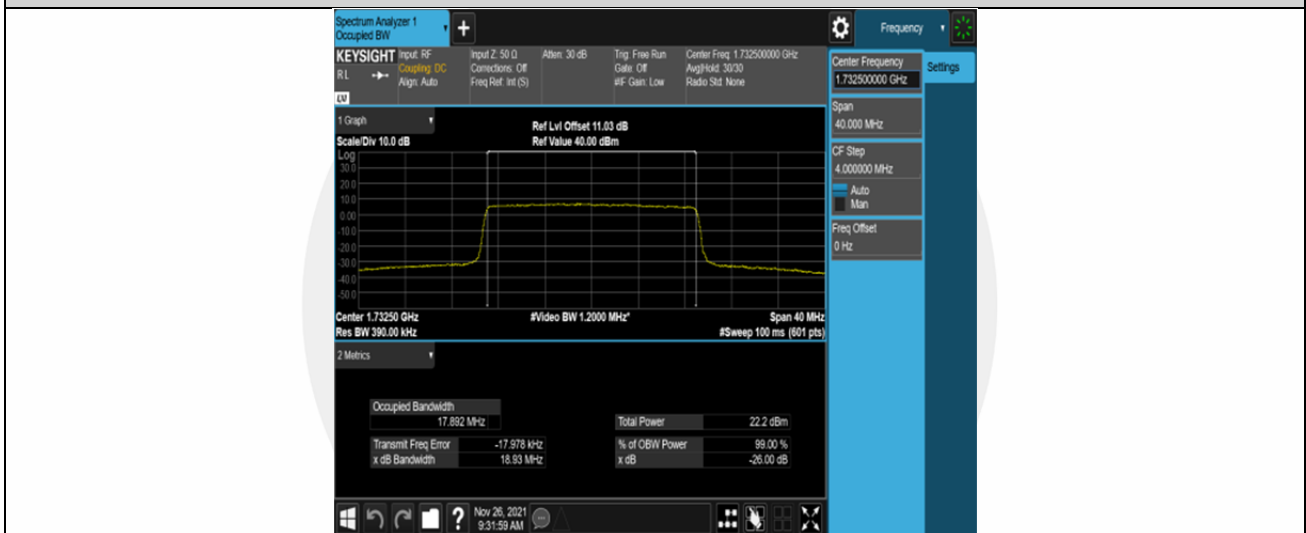

Band4-20MHz-16QAM-20175-100RB#0