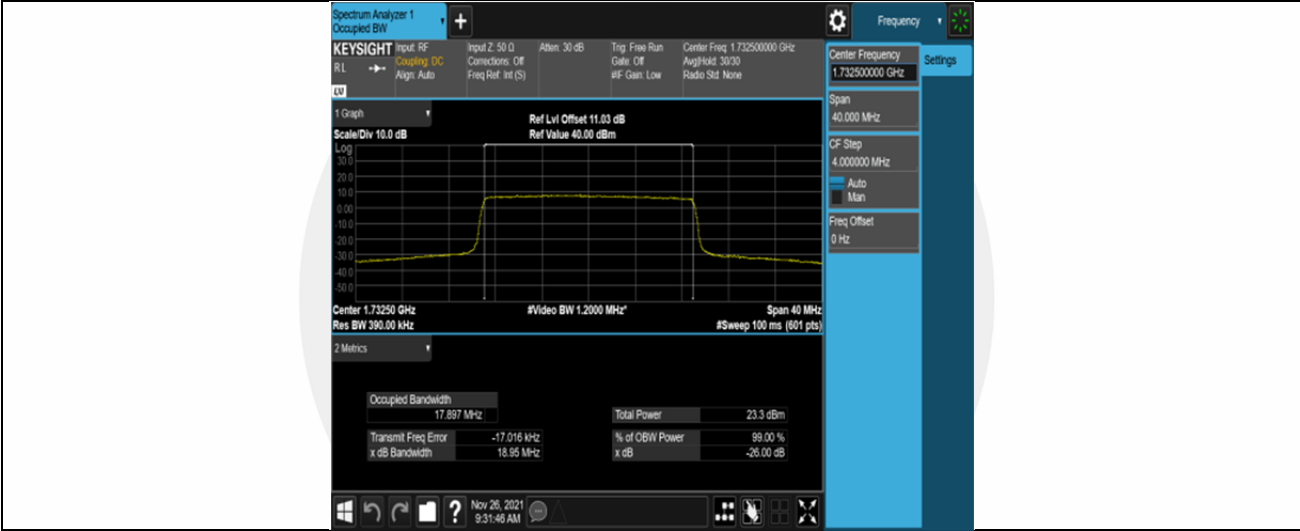

Band4-15MHz-QPSK-20325-75RB#0

Band4-15MHz-16QAM-20025-75RB#0

Band4-15MHz-16QAM-20175-75RB#0

Band4-15MHz-16QAM-20325-75RB#0

Band4-20MHz-QPSK-20050-100RB#0

Band4-20MHz-QPSK-20175-100RB#0

Band4-20MHz-QPSK-20300-100RB#0