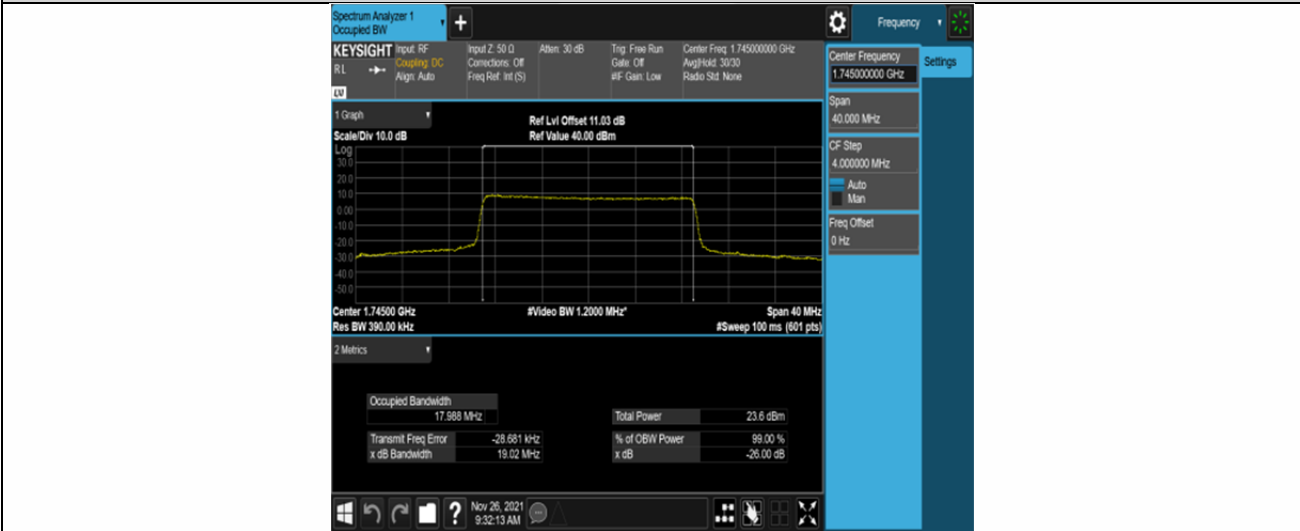

Band4-15MHz-QPSK-20325-75RB#0

Band4-15MHz-16QAM-20025-75RB#0

Band4-15MHz-16QAM-20175-75RB#0

Band4-15MHz-16QAM-20325-75RB#0

Band4-20MHz-QPSK-20050-100RB#0

Band4-20MHz-QPSK-20175-100RB#0

Band4-20MHz-QPSK-20300-100RB#0