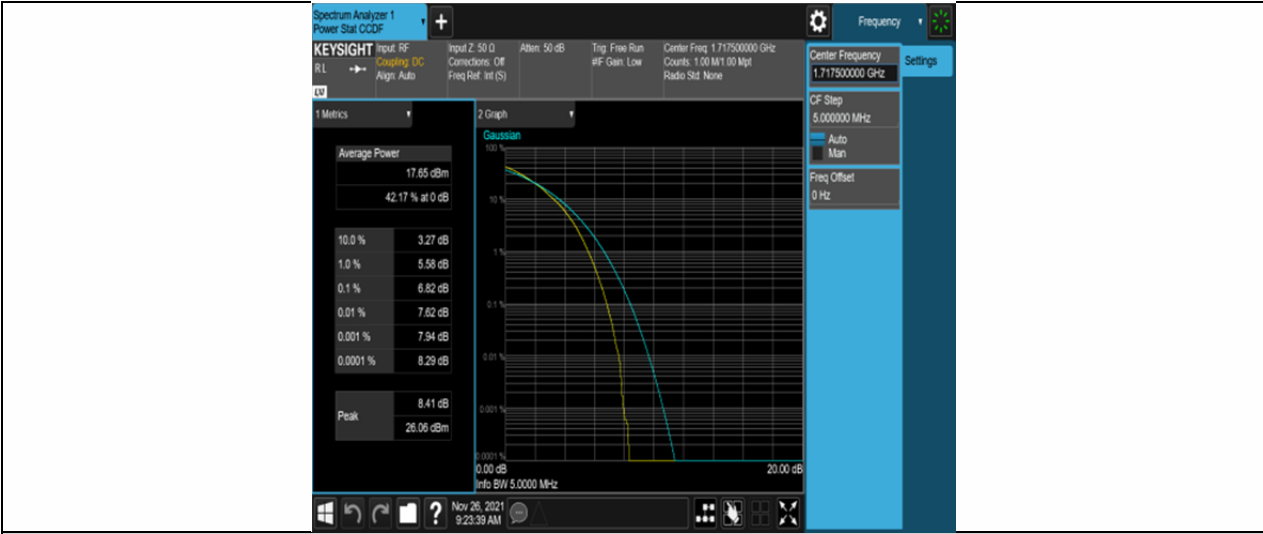

Band4-10MHz-16QAM-20175-50RB#0

Band4-10MHz-16QAM-20350-50RB#0

Band4-15MHz-QPSK-2025-75RB#0

Band4-15MHz-QPSK-20175-75RB#0

Band4-15MHz-QPSK-20325-75RB#0

Band4-15MHz-16QAM-20025-75RB#0

Band4-15MHz-16QAM-20175-75RB#0