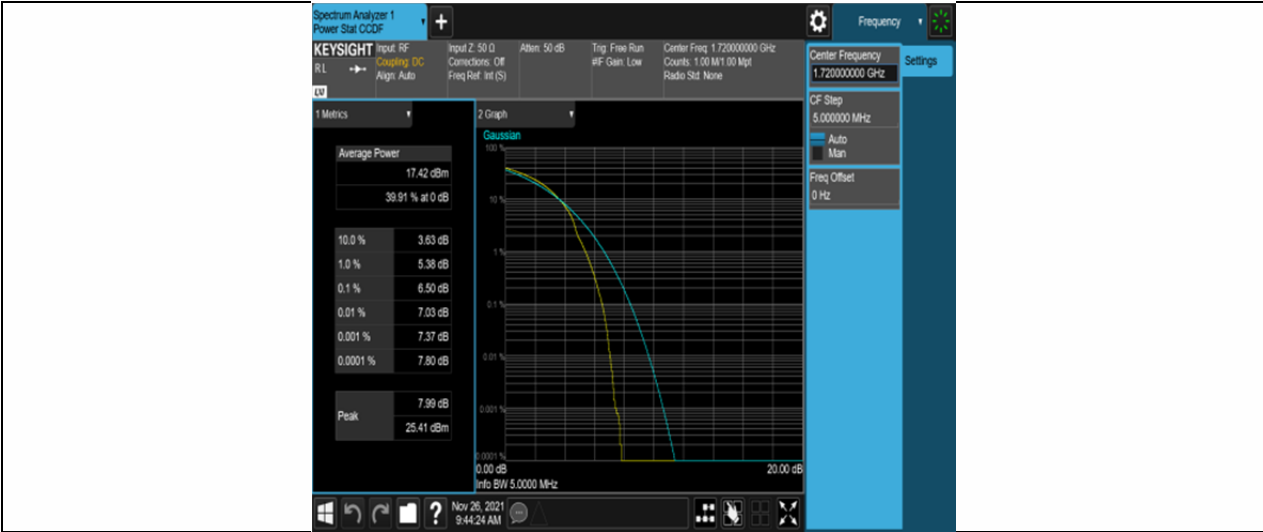

Band4-20MHz-QPSK-20050-100RB#0