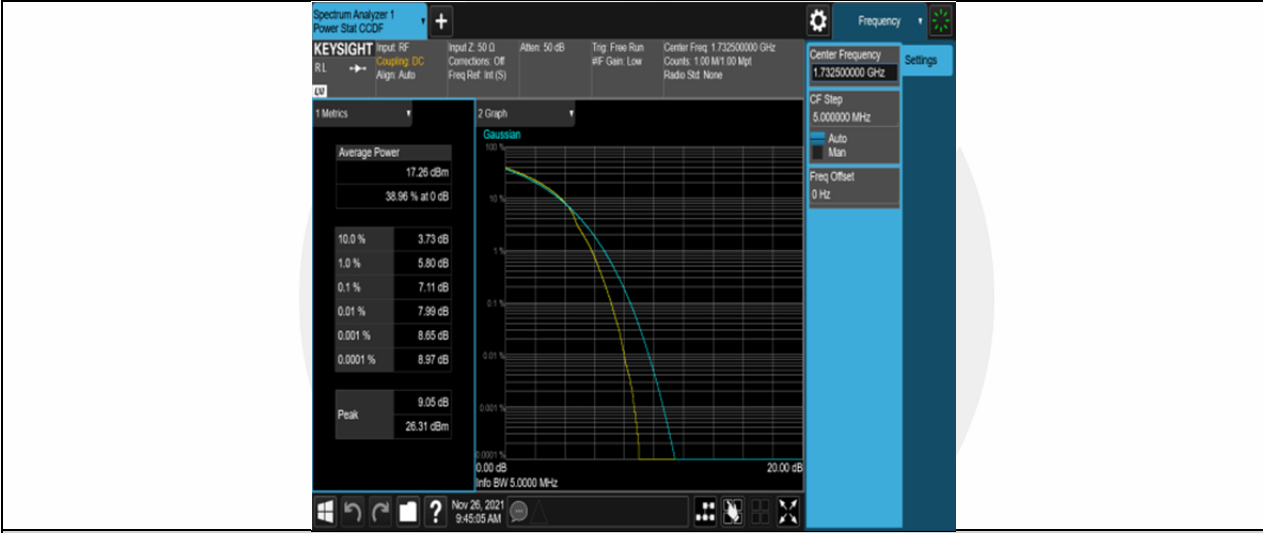

Band4-15MHz-16QAM-20325-75RB#0

Band4-20MHz-QPSK-20050-100RB#0

Band4-20MHz-QPSK-20175-100RB#0

Band4-20MHz-QPSK-20300-100RB#0

Band4-20MHz-16QAM-20050-100RB#0

Band4-20MHz-16QAM-20175-100RB#0

Band4-20MHz-16QAM-20300-100RB#0