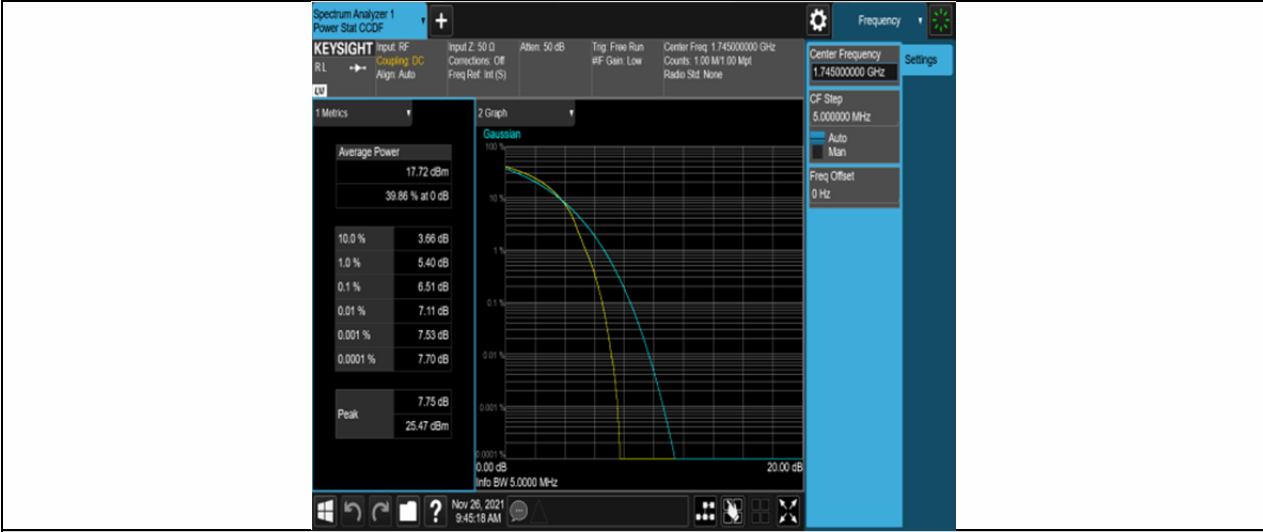

Band4-20MHz-QPSK-20300-100RB#0