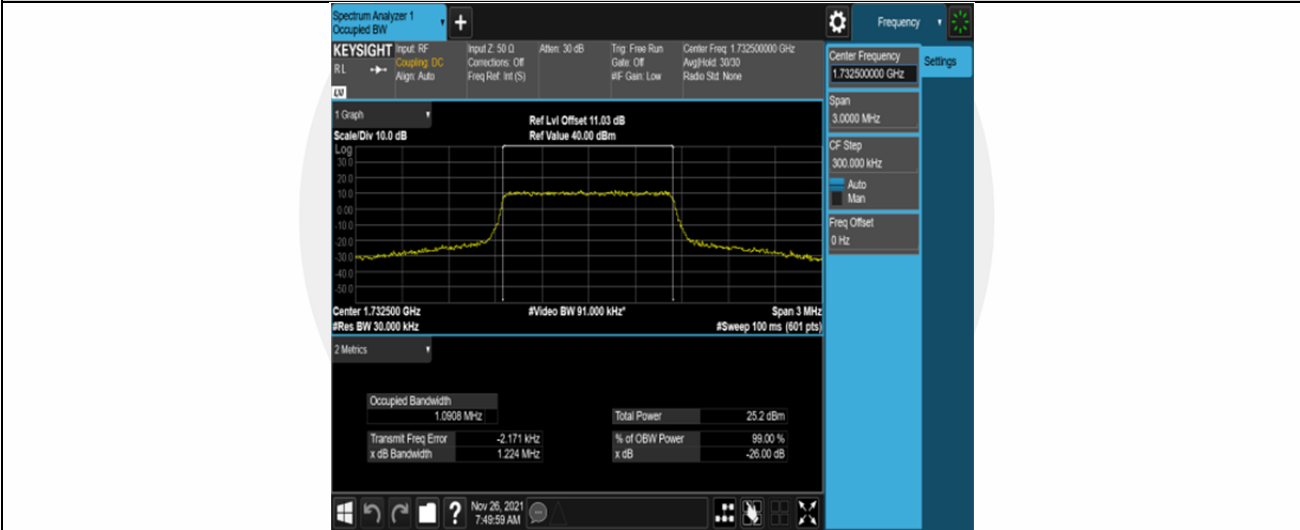

Band4-1.4MHz-QPSK-20175-6RB#0