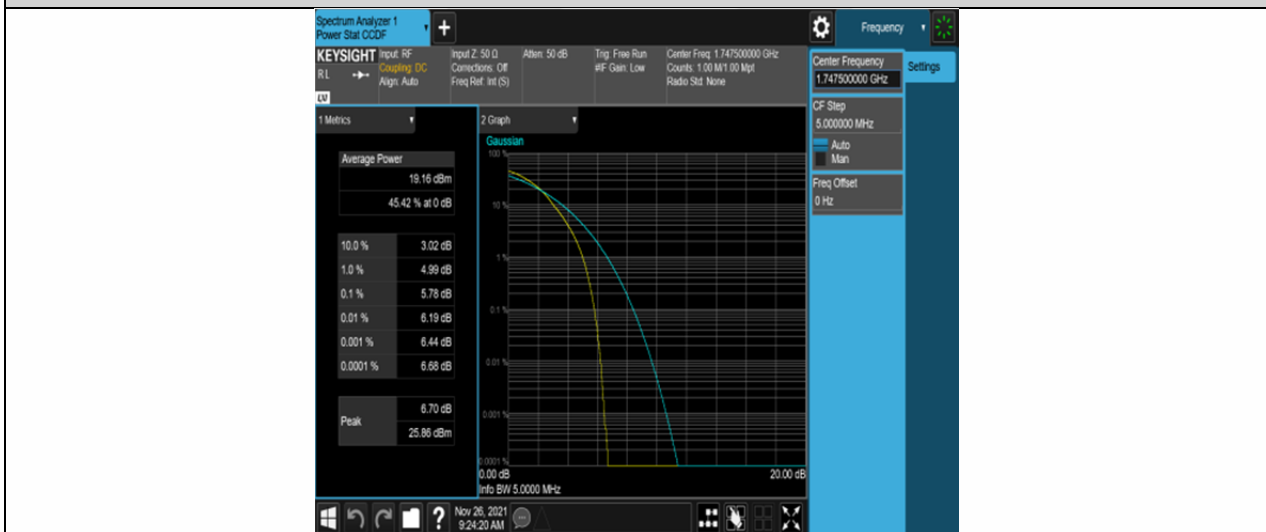

Band4-10MHz-16QAM-20175-50RB#0

Band4-10MHz-16QAM-20350-50RB#0

Band4-15MHz-QPSK-2025-75RB#0

Band4-15MHz-QPSK-20175-75RB#0

Band4-15MHz-QPSK-20325-75RB#0

Band4-15MHz-16QAM-20025-75RB#0

Band4-15MHz-16QAM-20175-75RB#0