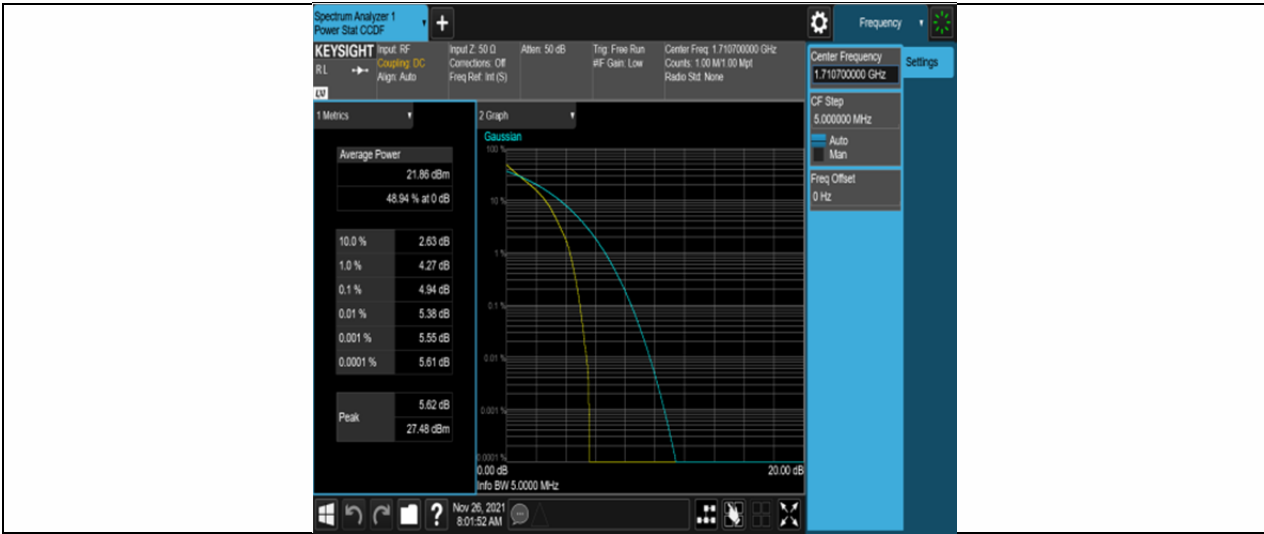

Test Graphs

Band4-1.4MHz-QPSK-19957-6RB#0