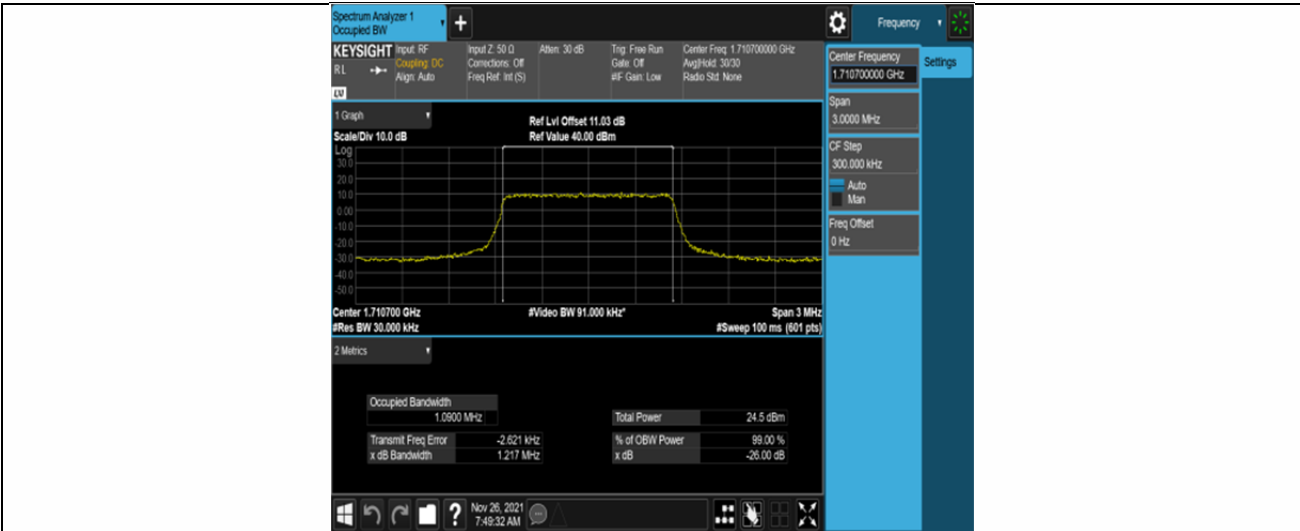

Test Graphs

Band4-1.4MHz-QPSK-19957-6RB#0