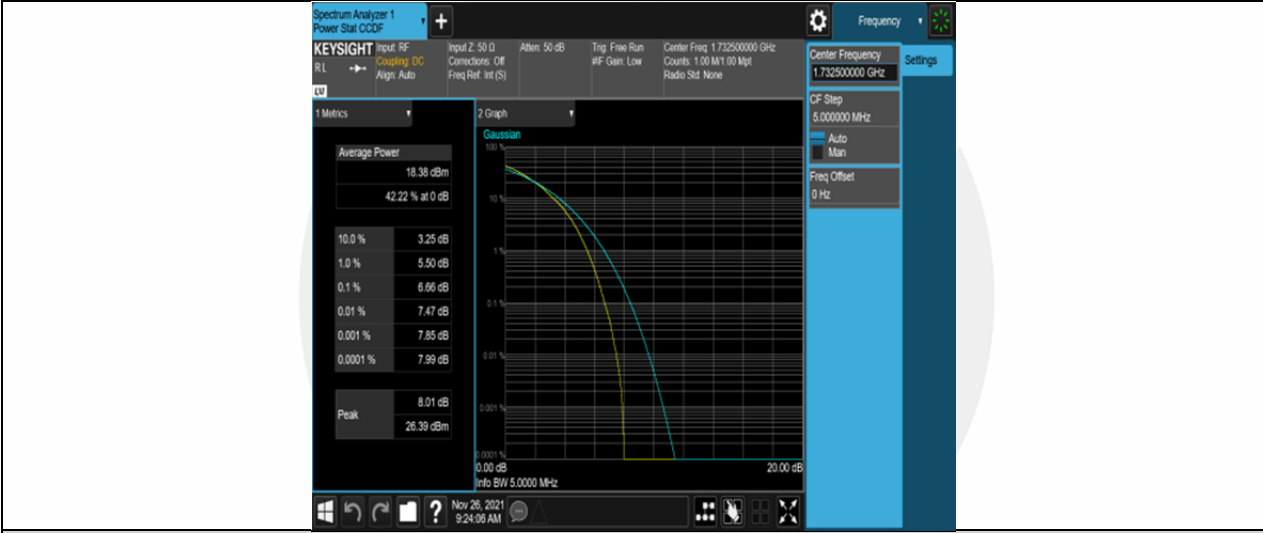

Band4-10MHz-16QAM-20175-50RB#0

Band4-10MHz-16QAM-20350-50RB#0

Band4-15MHz-QPSK-2025-75RB#0

Band4-15MHz-QPSK-20175-75RB#0

Band4-15MHz-QPSK-20325-75RB#0

Band4-15MHz-16QAM-20025-75RB#0

Band4-15MHz-16QAM-20175-75RB#0