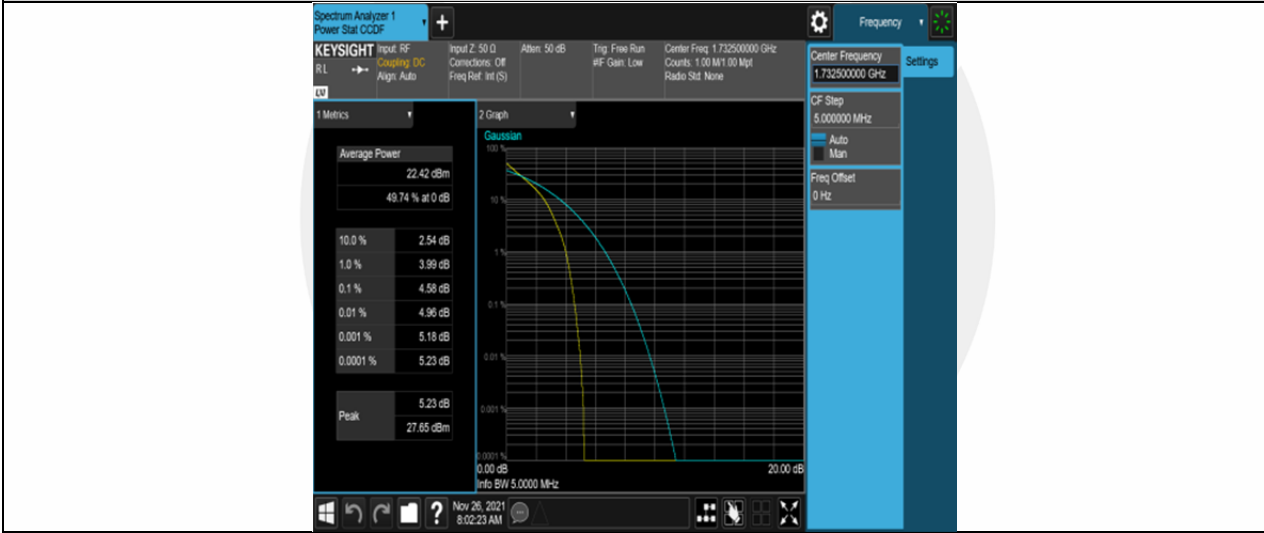

Band4-1.4MHz-QPSK-20175-6RB#0