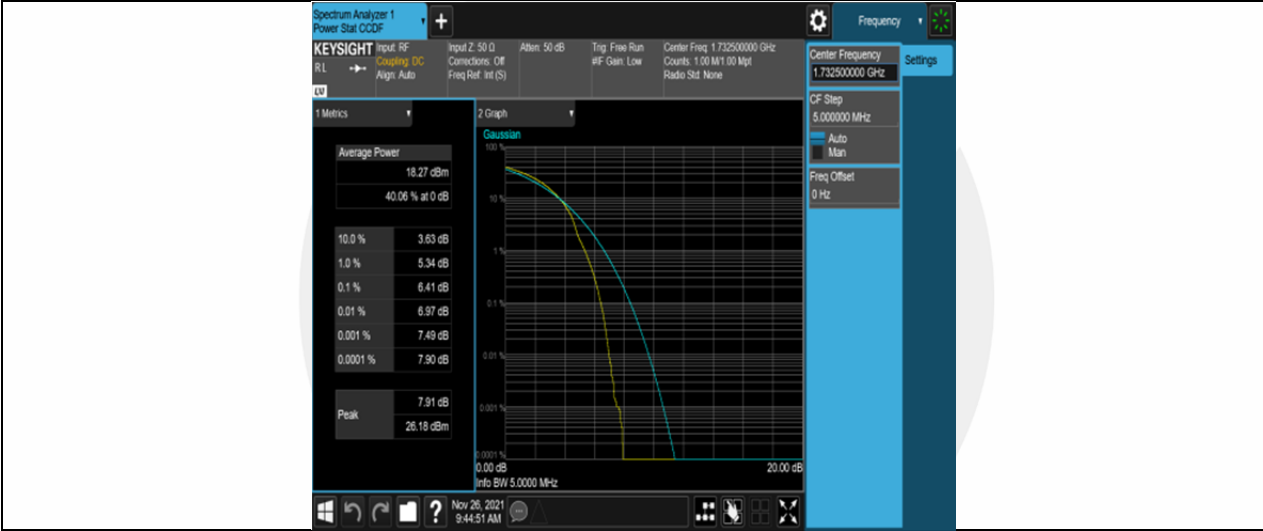

Band4-20MHz-QPSK-20175-100RB#0