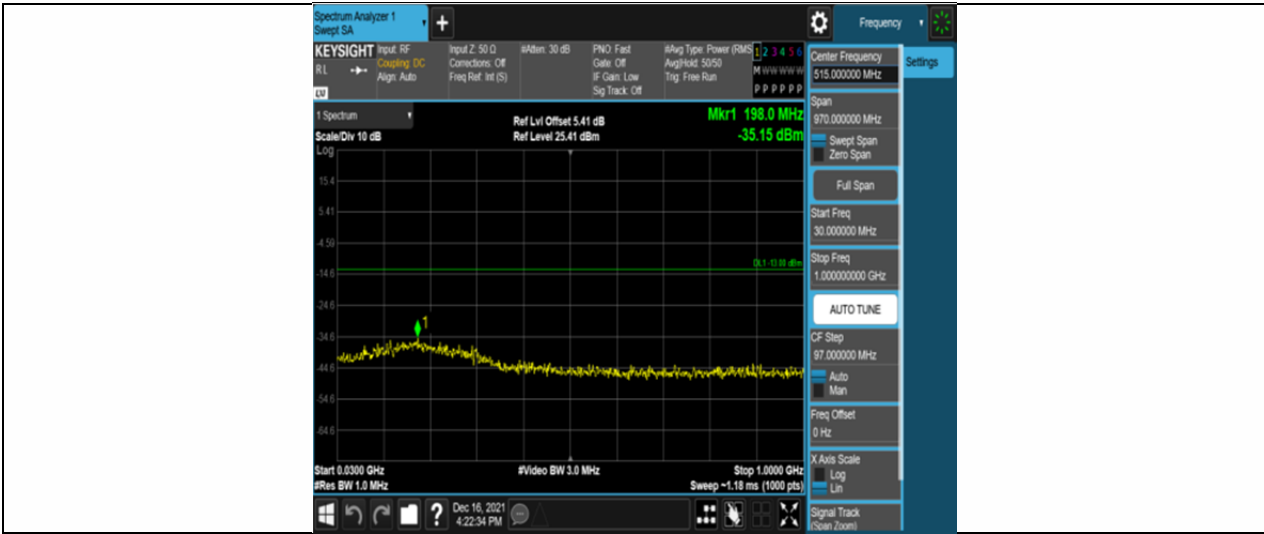

Test Graphs

Band2-1.4MHz-QPSK-18607-6RB#0-Range1:30~1000MHz