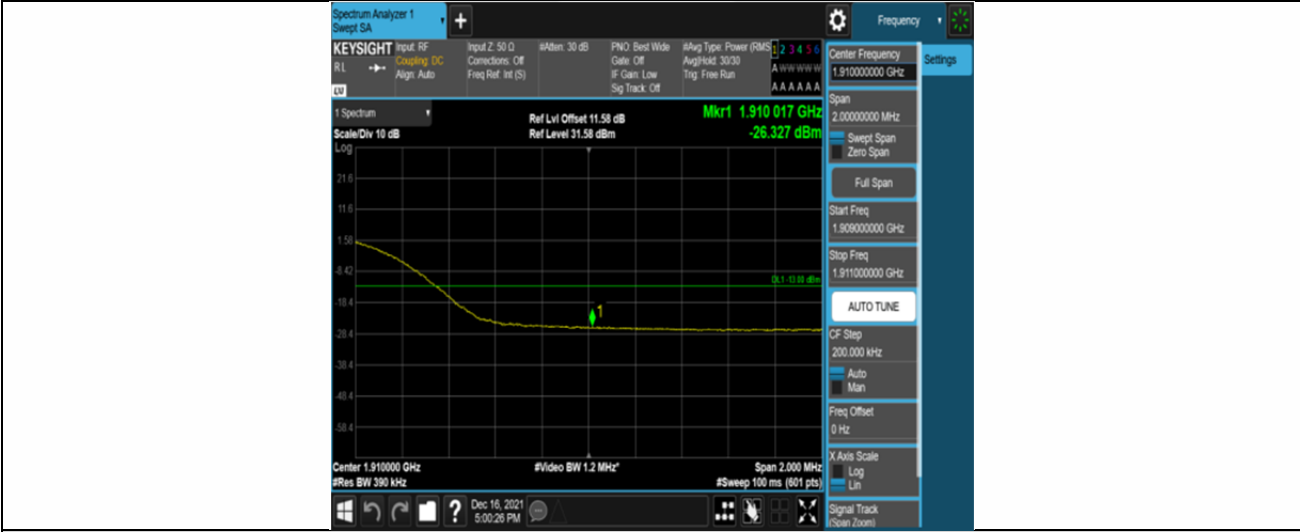

Band2-15MHz-16QAM-18675-75RB#0

Band2-15MHz-16QAM-19125-75RB#0

Band2-20MHz-QPSK-18700-100RB#0

Band2-20MHz-QPSK-19100-100RB#0

Band2-20MHz-16QAM-18700-100RB#0

Band2-20MHz-16QAM-19100-100RB#0

Appendix E: Conducted Spurious Emission

Test Result

Band	Bandwidth	Modulation	Channel	RB Configuration	Frequency Range	Result (dBm)	Verdict
Band2	1.4MHz	QPSK	18607	6RB#0	Range1:30~1000MHz	-35.15	PASS
Band2	1.4MHz	QPSK	18607	6RB#0	Range2:1000~2000MHz	-38.25	PASS
Band2	1.4MHz	QPSK	18607	6RB#0	Range3:2000~20000MHz	-28.9	PASS
Band2	1.4MHz	QPSK	18900	6RB#0	Range1:30~1000MHz	-35.29	PASS
Band2	1.4MHz	QPSK	18900	6RB#0	Range2:1000~2000MHz	-39.92	PASS
Band2	1.4MHz	QPSK	18900	6RB#0	Range3:2000~20000MHz	-29.09	PASS
Band2	1.4MHz	QPSK	19193	6RB#0	Range1:30~1000MHz	-34.52	PASS
Band2	1.4MHz	QPSK	19193	6RB#0	Range2:1000~2000MHz	-40.41	PASS
Band2	1.4MHz	QPSK	19193	6RB#0	Range3:2000~20000MHz	-34.11	PASS
Band2	1.4MHz	16QAM	18607	6RB#0	Range1:30~1000MHz	-34.96	PASS
Band2	1.4MHz	16QAM	18607	6RB#0	Range2:1000~2000MHz	-38.53	PASS
Band2	1.4MHz	16QAM	18607	6RB#0	Range3:2000~20000MHz	-33.38	PASS
Band2	1.4MHz	16QAM	18900	6RB#0	Range1:30~1000MHz	-35.16	PASS
Band2	1.4MHz	16QAM	18900	6RB#0	Range2:1000~2000MHz	-39.09	PASS
Band2	1.4MHz	16QAM	18900	6RB#0	Range3:2000~20000MHz	-34.26	PASS
Band2	1.4MHz	16QAM	19193	6RB#0	Range1:30~1000MHz	-35.73	PASS
Band2	1.4MHz	16QAM	19193	6RB#0	Range2:1000~	-39.34	PASS