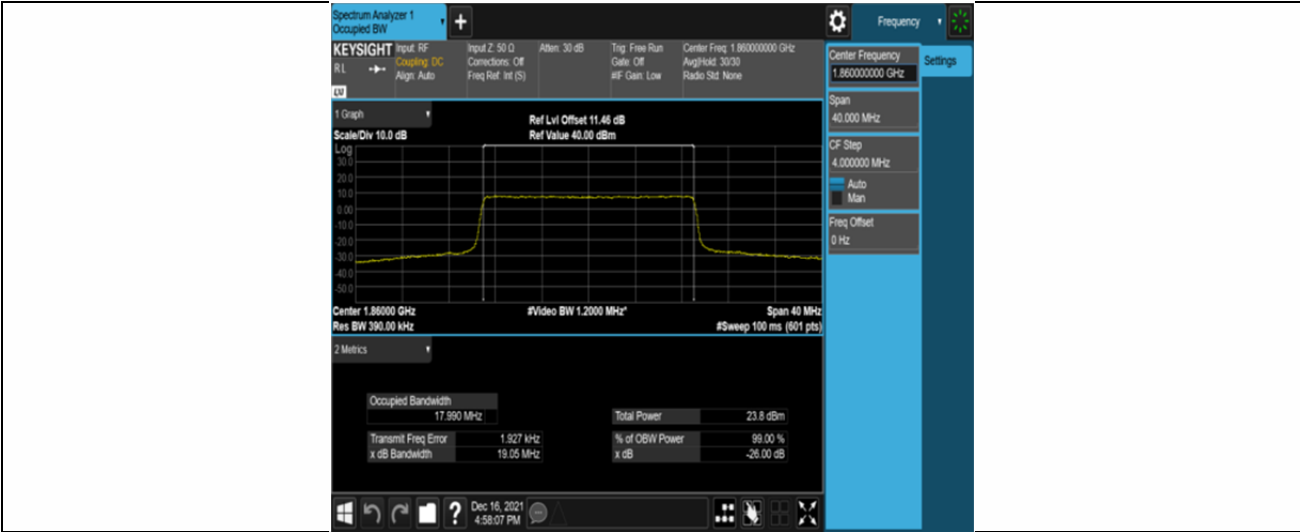

Band2-20MHz-QPSK-18700-100RB#0