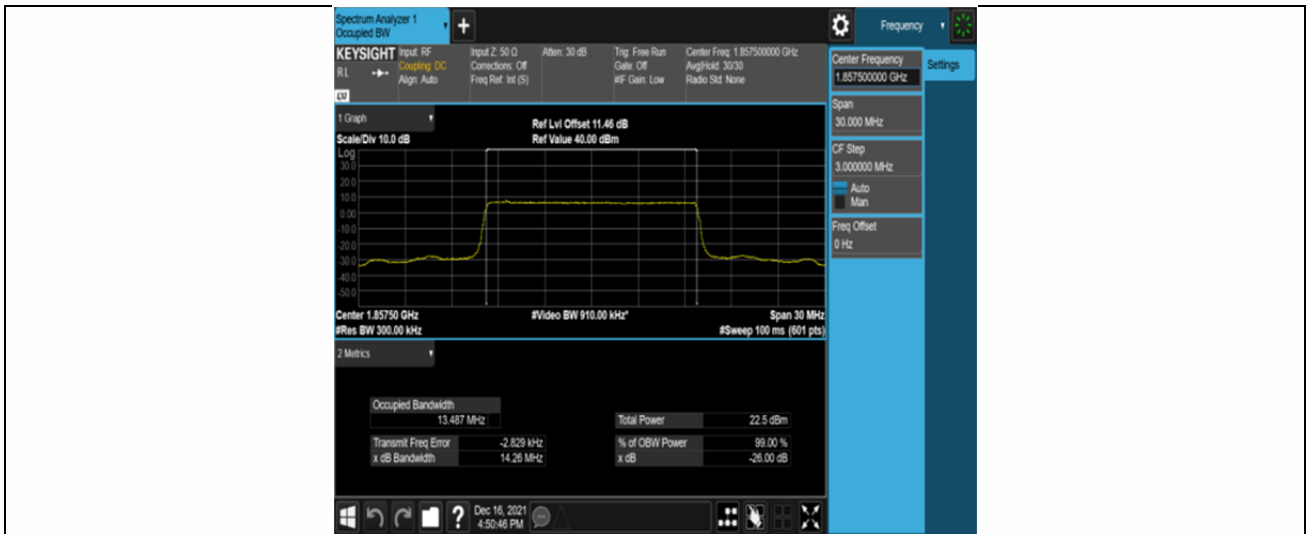

Band2-10MHz-16QAM-18650-50RB#0

Band2-10MHz-16QAM-18900-50RB#0

Band2-10MHz-16QAM-19150-50RB#0

Band2-15MHz-QPSK-18675-75RB#0

Band2-15MHz-QPSK-18900-75RB#0

Band2-15MHz-QPSK-19125-75RB#0

Band2-15MHz-16QAM-18675-75RB#0