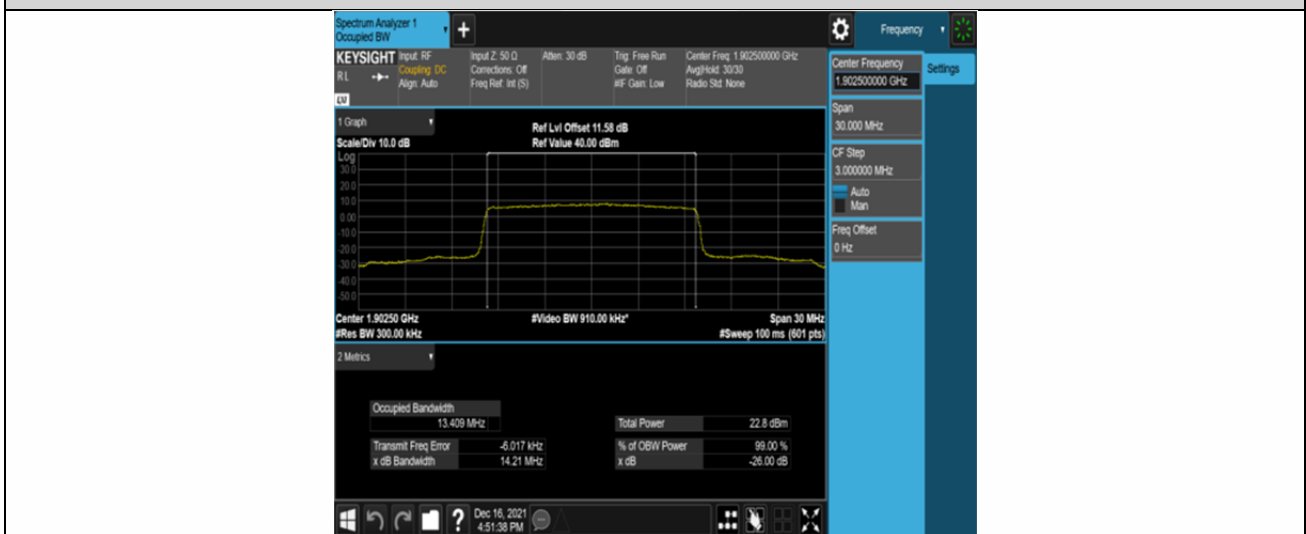

Band2-15MHz-16QAM-19125-75RB#0