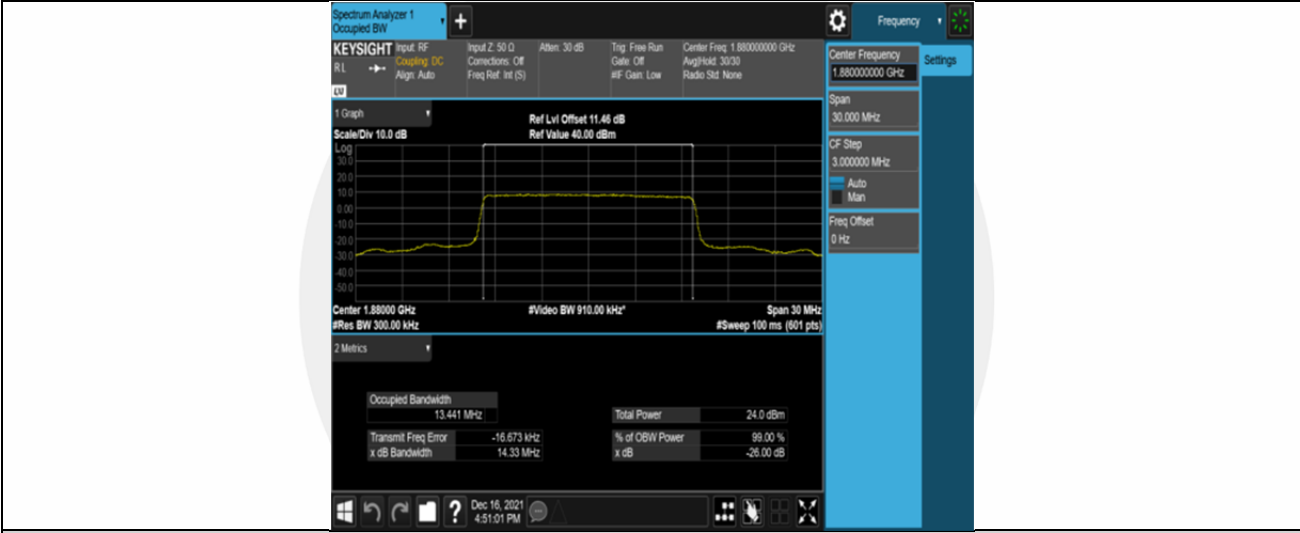

Band2-10MHz-16QAM-18650-50RB#0

Band2-10MHz-16QAM-18900-50RB#0

Band2-10MHz-16QAM-19150-50RB#0

Band2-15MHz-QPSK-18675-75RB#0

Band2-15MHz-QPSK-18900-75RB#0

Band2-15MHz-QPSK-19125-75RB#0

Band2-15MHz-16QAM-18675-75RB#0