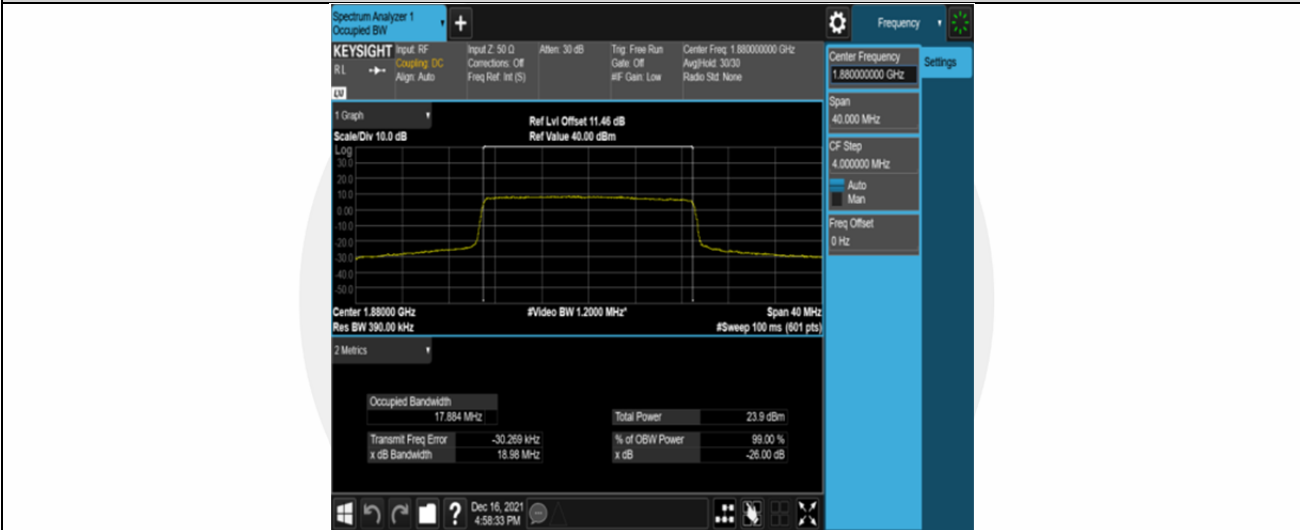

Band2-20MHz-QPSK-18900-100RB#0