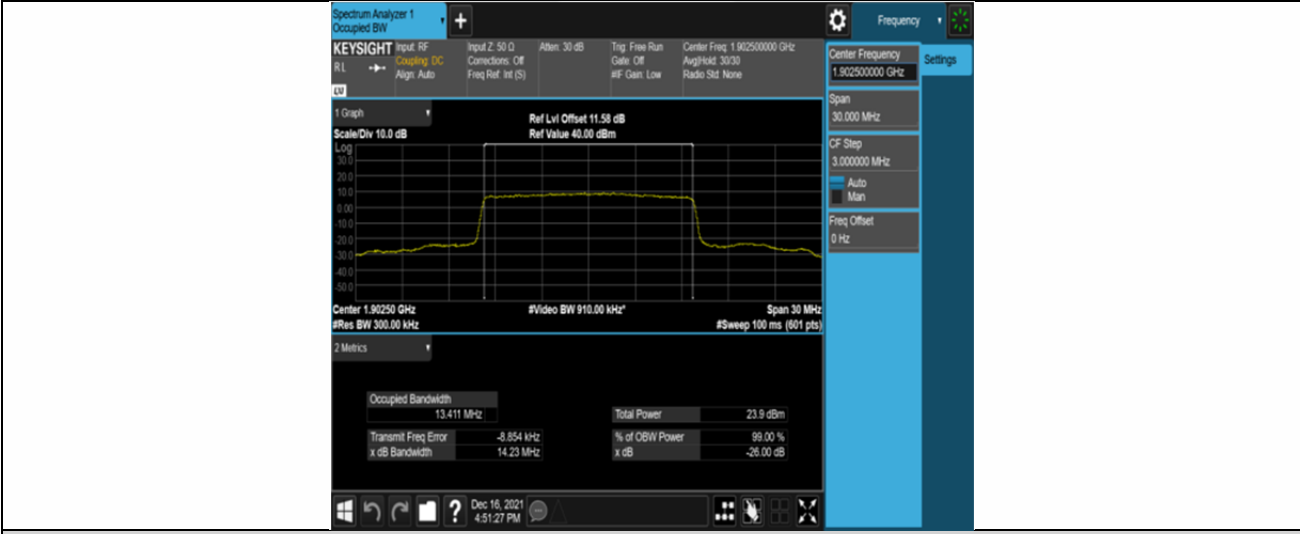

Band2-10MHz-16QAM-18650-50RB#0

Band2-10MHz-16QAM-18900-50RB#0

Band2-10MHz-16QAM-19150-50RB#0

Band2-15MHz-QPSK-18675-75RB#0

Band2-15MHz-QPSK-18900-75RB#0

Band2-15MHz-QPSK-19125-75RB#0

Band2-15MHz-16QAM-18675-75RB#0