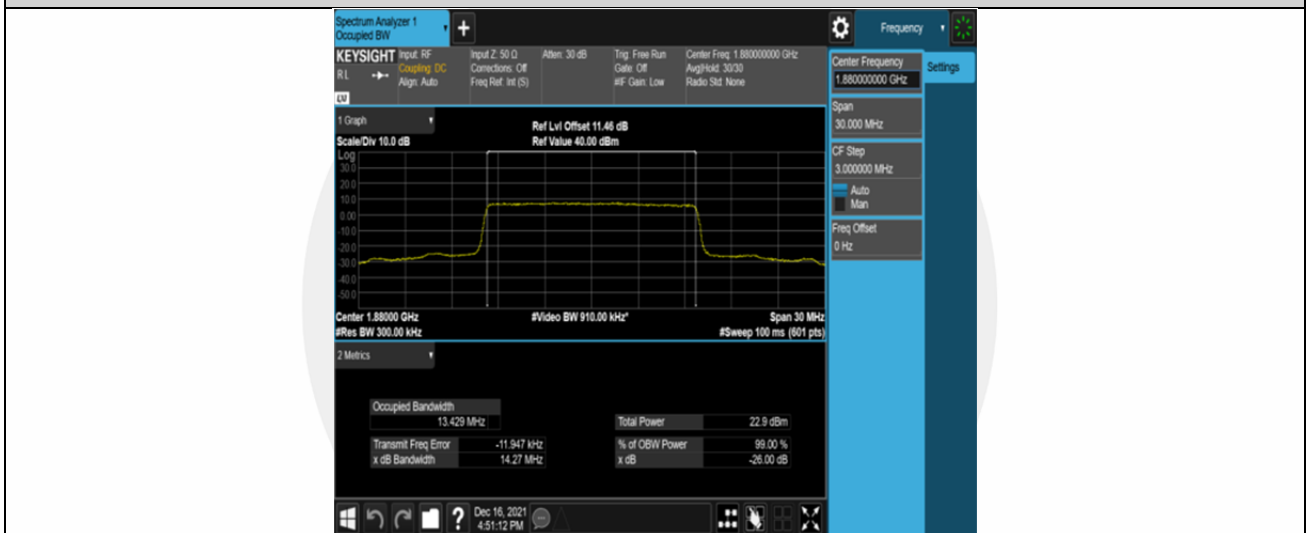

Band2-10MHz-16QAM-18650-50RB#0

Band2-10MHz-16QAM-18900-50RB#0

Band2-10MHz-16QAM-19150-50RB#0

Band2-15MHz-QPSK-18675-75RB#0

Band2-15MHz-QPSK-18900-75RB#0

Band2-15MHz-QPSK-19125-75RB#0

Band2-15MHz-16QAM-18675-75RB#0