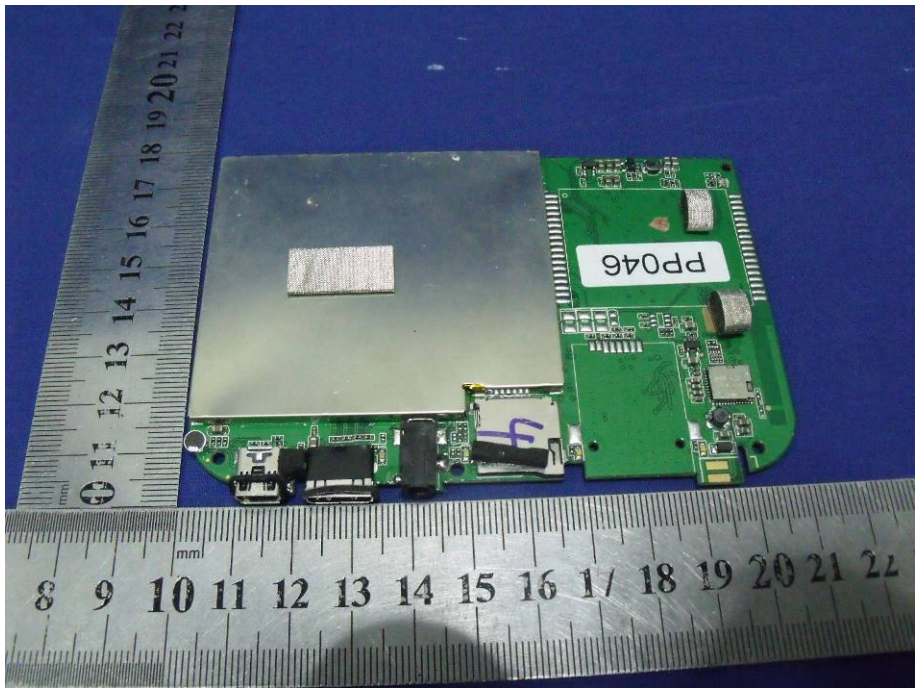

*Internal of EUT*

Antenna

WiFi & Bluetooth module