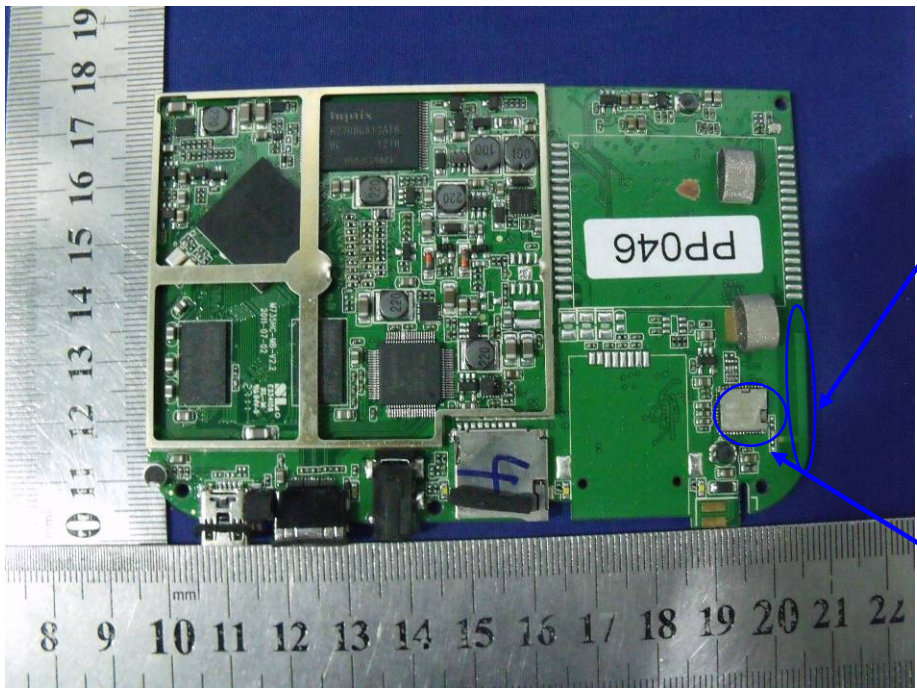

*Internal of EUT*

Antenna

WiFi & Bluetooth module