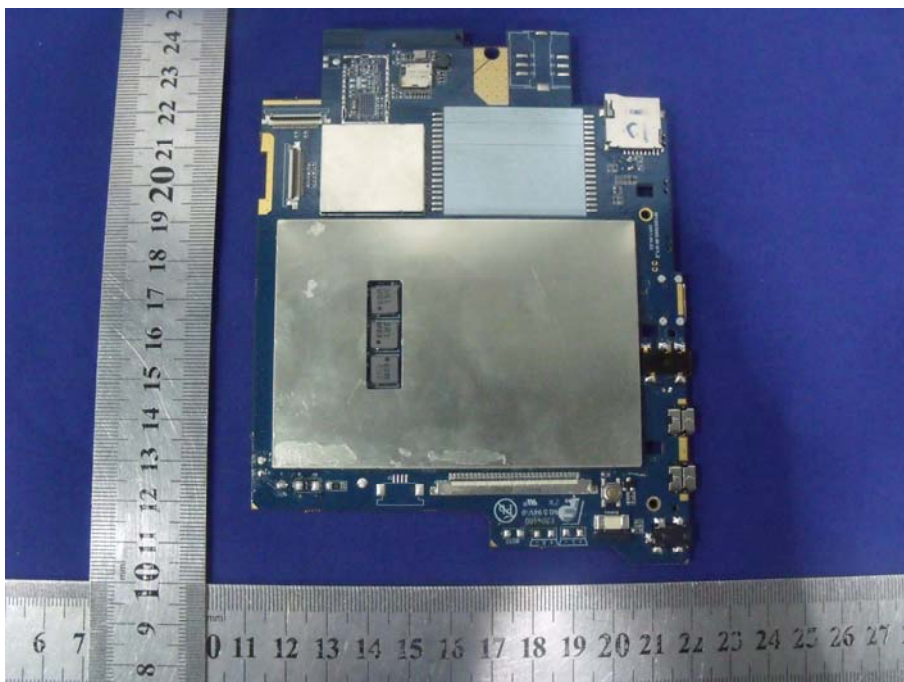

Internal of EUT

Antenna

WiFi &
Bluetooth
Module