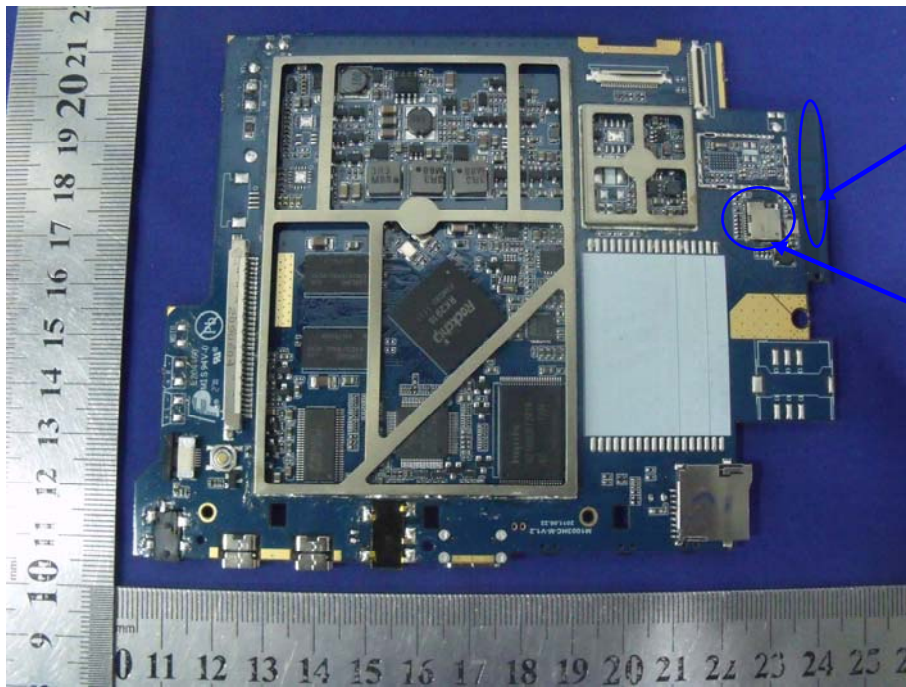

Internal of EUT

Antenna

WiFi &
Bluetooth
Module