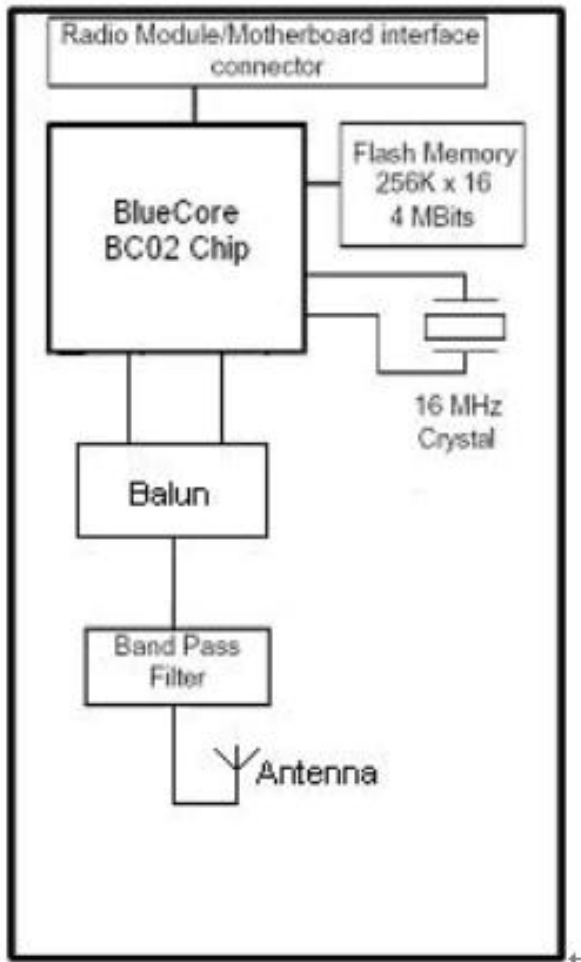

block diagram (512x465x24b jpeg)

Block diagram of MS-6970 Bluetooth Transceiving Key