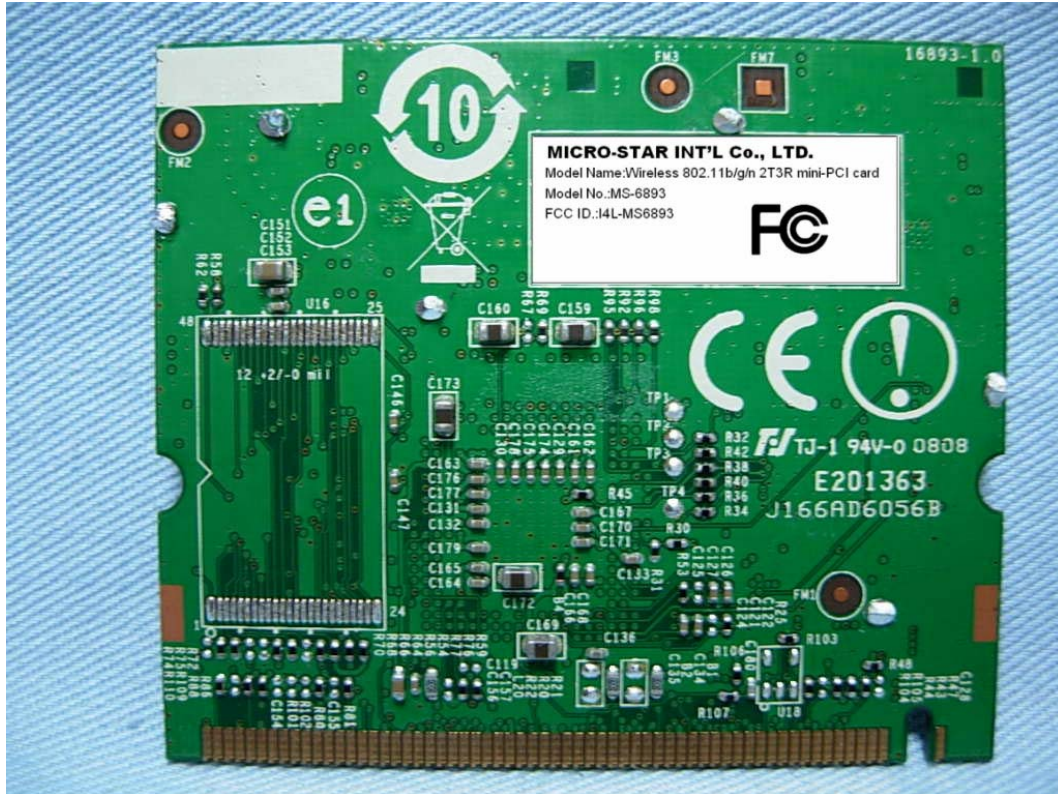

MICRO-STAR INT'L Co., LTD.

FCC ID.: I4L-MS6893

FCC ID Label

The FCC ID Label will be placed on the equipment as shown in the photograph below.