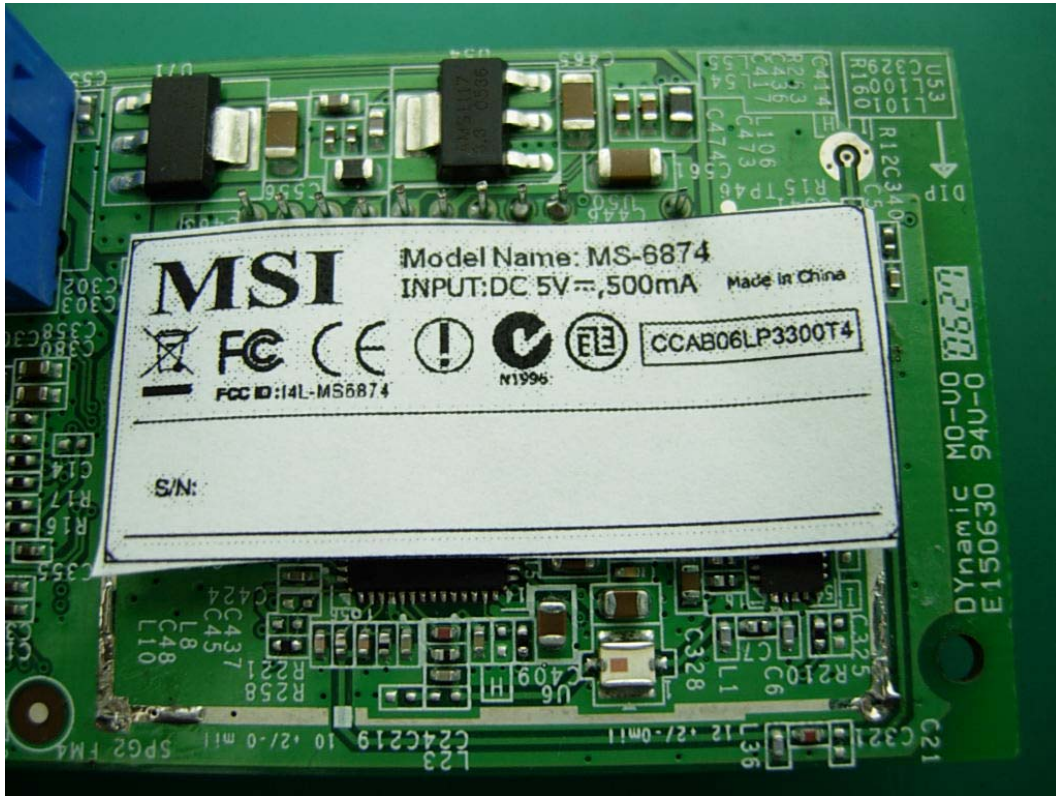

# MICRO-STAR INTL Co., LTD.

FCC ID.: I4L-MS6874

## FCC ID Label

The FCC ID Label will be placed on the equipment as shown in the photograph below.