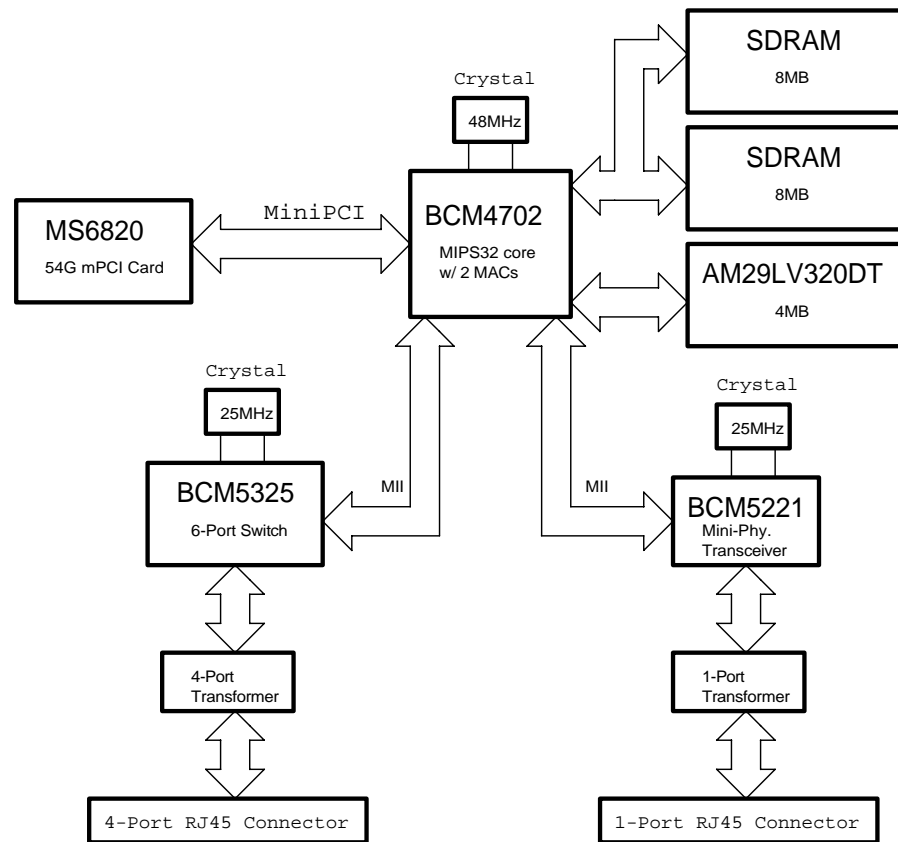

# MS-6824 RG54G 54G Wireless G/W Circuit Diagram

Micro-Star International Co., LTD.

## Block Diagram

Size B	Document Number MS-6824	Rev 0A
Date:	Thursday, June 26, 2003	Sheet 0 of 0