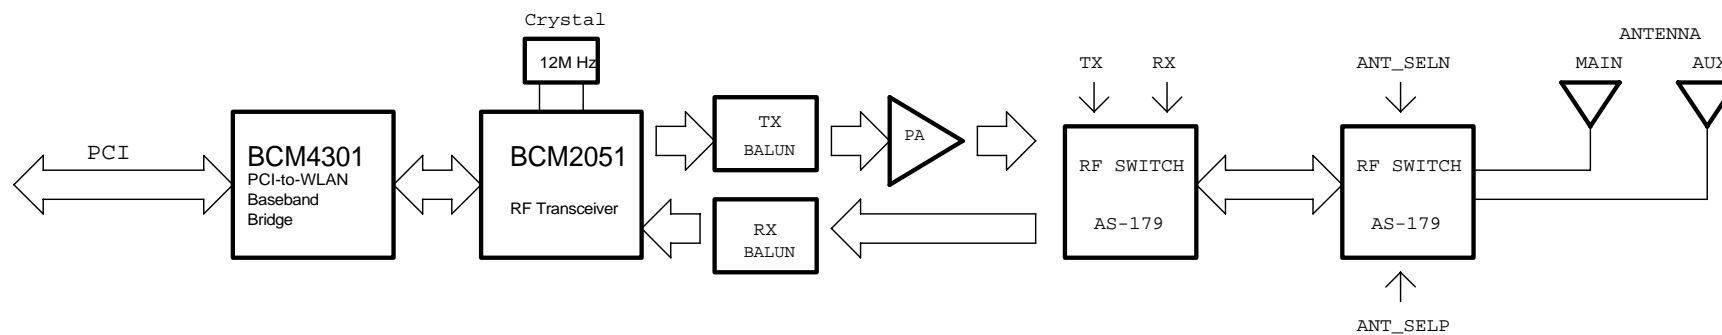

MS-6807 PC11B WLAN 802.11B SCHEMATICS

Micro-Star International Co., LTD.

Block Diagram

Size B	Document Number PC11B MS-6807	Rev 1.0
Date: Friday, April 18, 2003	Sheet 0 of 5	