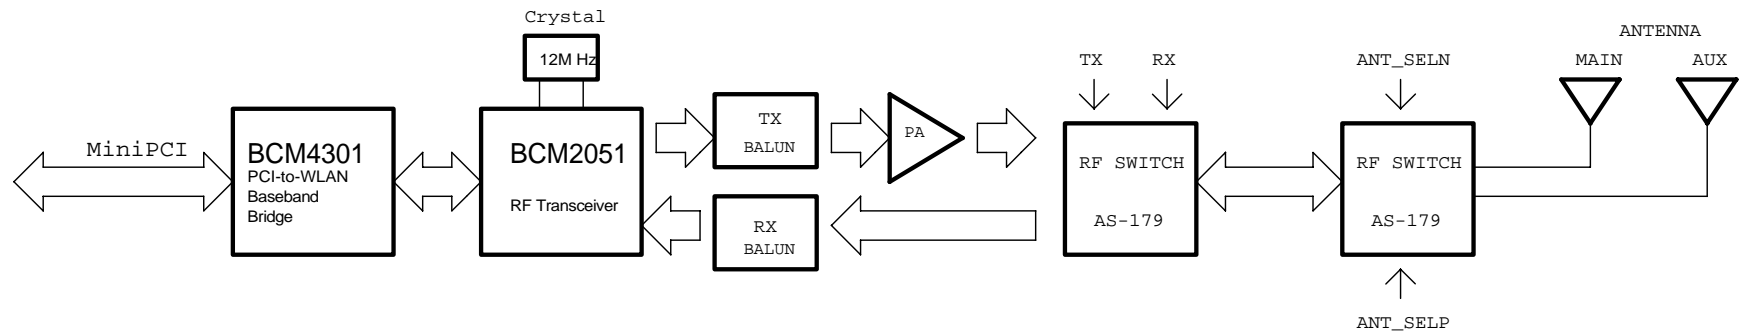

# MS-6804 MP11B WLAN 802.11B SCHEMATICS

 <b>Micro-Star International Co., LTD.</b>			
Size B	Document Number	MP11B MS-6804	Rev 1.0
Date:	Friday, April 18, 2003	Sheet	0 of 5