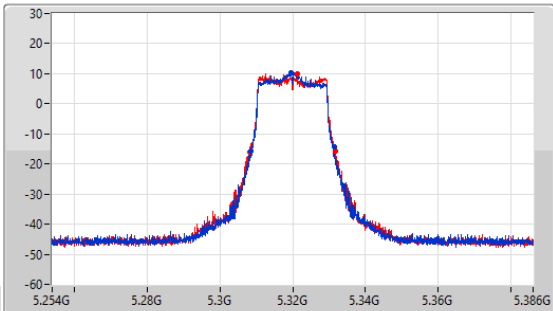

5320MHz

CF: 5.32GHz
Span: 132MHz
RBW: 200kHz
VBW: 1MHz
Sweep Time: 100ms
Detector Type: Peak
Port 1: [Waveform icon]
Port 2: [Waveform icon]

CF: 5.32GHz
Span: 60MHz
RBW: 200kHz
VBW: 1MHz
Sweep Time: 100ms
Detector Type: Peak