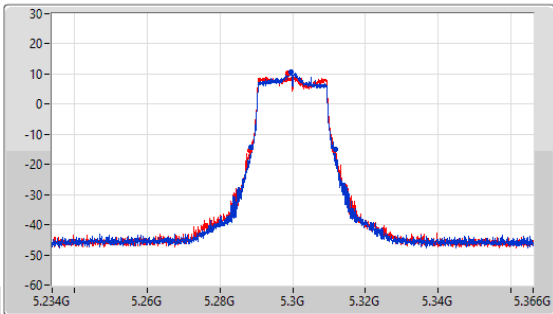

5.25-5.35GHz_802.11be EHT20_Nss1,(MCS0)_2TX

EBW

5260MHz

CF: 5.26GHz
 Span: 132MHz
 RBW: 200kHz
 VBW: 1MHz
 Sweep Time: 100ms
 Detector Type: Peak

CF: 5.26GHz
 Span: 60MHz
 RBW: 200kHz
 VBW: 1MHz
 Sweep Time: 100ms
 Detector Type: Peak

26dB(Hz)	Fl-26dB(Hz)	Fh-26dB(Hz)	OBW(Hz)	Fl-OBW(Hz)	Fh-OBW(Hz)	Limit(Hz)	Port
22.572M	5.248516G	5.271088G	19.07M	5.250405G	5.269475G	Inf	1
22.704M	5.248384G	5.271088G	19.16M	5.250375G	5.269535G	Inf	2

5.25-5.35GHz_802.11be EHT20_Nss1,(MCS0)_2TX

EBW

5300MHz

CF: 5.3GHz
 Span: 132MHz
 RBW: 200kHz
 VBW: 1MHz
 Sweep Time: 100ms
 Detector Type: Peak
 Port 1: [Waveform icon]
 Port 2: [Waveform icon]

CF: 5.3GHz
 Span: 60MHz
 RBW: 200kHz
 VBW: 1MHz
 Sweep Time: 100ms
 Detector Type: Peak