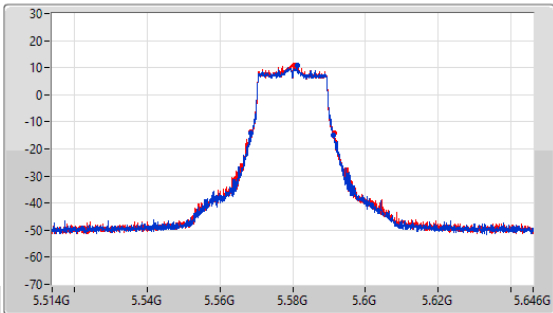

5580MHz

CF: 5.58GHz
Span: 132MHz
RBW: 200kHz
VBW: 1MHz
Sweep Time: 100ms
Detector Type: Peak

CF: 5.58GHz
Span: 60MHz
RBW: 200kHz
VBW: 1MHz
Sweep Time: 100ms
Detector Type: Peak