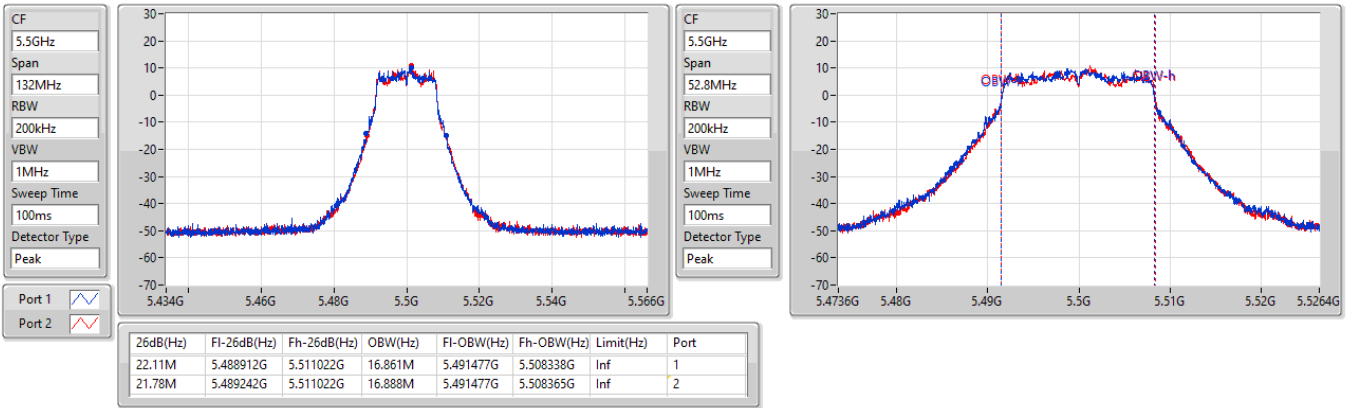

5.47-5.725GHz_802.11a_Nss1,(6Mbps)_2TX

EBW

5500MHz