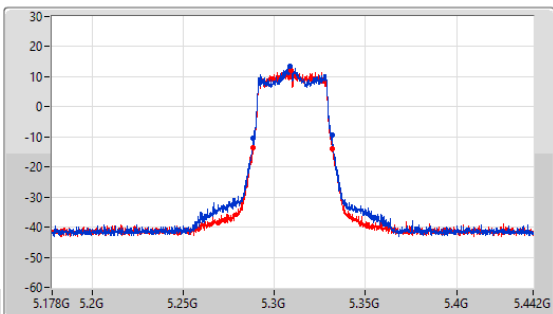

5310MHz

CF: 5.31GHz
Span: 264MHz
RBW: 500kHz
VBW: 2MHz
Sweep Time: 100ms
Detector Type: Peak

CF: 5.31GHz
Span: 120MHz
RBW: 500kHz
VBW: 2MHz
Sweep Time: 100ms
Detector Type: Peak