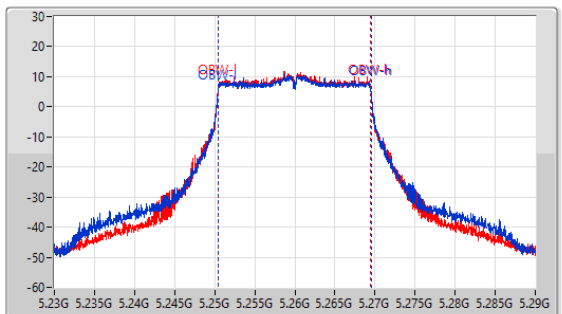

5.25-5.35GHz_802.11be EHT20_Nss2,(MCS0)_2TX

EBW

5260MHz

CF: 5.26GHz
 Span: 132MHz
 RBW: 200kHz
 VBW: 1MHz
 Sweep Time: 100ms
 Detector Type: Peak

CF: 5.26GHz
 Span: 60MHz
 RBW: 200kHz
 VBW: 1MHz
 Sweep Time: 100ms
 Detector Type: Peak