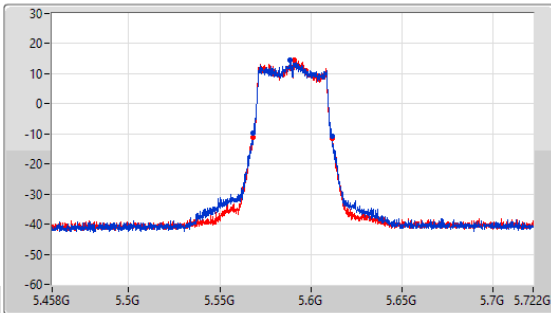

Port 1: [Waveform icon]
 Port 2: [Waveform icon]

26dB(Hz)	Fl-26dB(Hz)	Fh-26dB(Hz)	OBW(Hz)	Fl-OBW(Hz)	Fh-OBW(Hz)	Limit(Hz)	Port
43.692M	5.487824G	5.531516G	38.081M	5.49087G	5.528951G	Inf	1
43.428M	5.48822G	5.531648G	37.901M	5.49093G	5.528831G	Inf	2

5.47-5.725GHz_802.11be EHT40_Nss1,(MCS0)_2TX

EBW

5590MHz

CF: 5.59GHz
 Span: 264MHz
 RBW: 500kHz
 VBW: 2MHz
 Sweep Time: 100ms
 Detector Type: Peak

CF: 5.59GHz
 Span: 120MHz
 RBW: 500kHz
 VBW: 2MHz
 Sweep Time: 100ms
 Detector Type: Peak