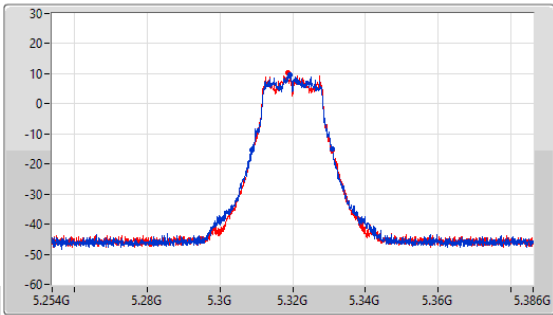

EBW

5180MHz

5.15-5.25GHz_802.11a_Nss1,(6Mbps)_2TX

EBW

5200MHz

5.15-5.25GHz_802.11a_Nss1,(6Mbps)_2TX

EBW

5240MHz

5.25-5.35GHz_802.11a_Nss1,(6Mbps)_2TX

EBW

5260MHz

5.25-5.35GHz_802.11a_Nss1,(6Mbps)_2TX

EBW

5300MHz

CF: 5.3GHz
 Span: 132MHz
 RBW: 200kHz
 VBW: 1MHz
 Sweep Time: 100ms
 Detector Type: Peak
 Port 1: [Waveform icon]
 Port 2: [Waveform icon]

CF: 5.3GHz
 Span: 52.8MHz
 RBW: 200kHz
 VBW: 1MHz
 Sweep Time: 100ms
 Detector Type: Peak

26dB(Hz)	F1-26dB(Hz)	Fh-26dB(Hz)	OBW(Hz)	F1-OBW(Hz)	Fh-OBW(Hz)	Limit(Hz)	Port
22.11M	5.288912G	5.311022G	16.888M	5.29153G	5.308417G	Inf	1
21.78M	5.289176G	5.310956G	16.914M	5.29153G	5.308444G	Inf	2

5.25-5.35GHz_802.11a_Nss1,(6Mbps)_2TX

EBW

5320MHz

CF: 5.32GHz
 Span: 132MHz
 RBW: 200kHz
 VBW: 1MHz
 Sweep Time: 100ms
 Detector Type: Peak
 Port 1: [Waveform icon]
 Port 2: [Waveform icon]

CF: 5.32GHz
 Span: 52.8MHz
 RBW: 200kHz
 VBW: 1MHz
 Sweep Time: 100ms
 Detector Type: Peak