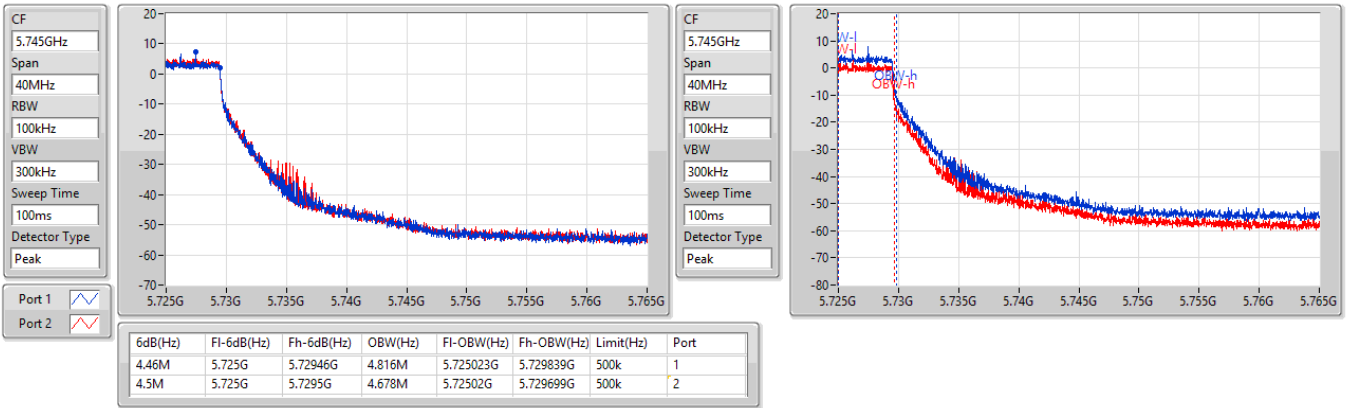

5.725-5.85GHz_802.11be EHT20_Nss2,(MCS0)_2TX

EBW

5720MHz Straddle 5.725-5.85GHz