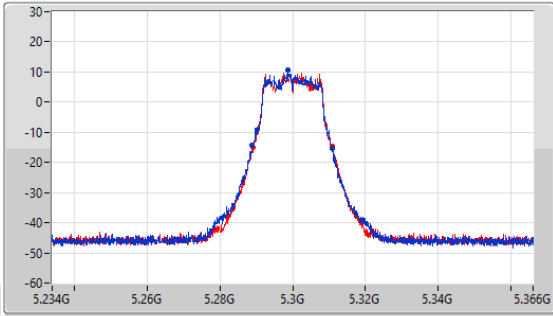

Port X-N dB = Port X 6dB down bandwidth for 5.725-5.85GHz and 5.85 ~ 5.895GHz band / 26dB down bandwidth for other band
 Port X-OBW = Port X 99% occupied bandwidth

5.15-5.25GHz_802.11a_Nss1,(6Mbps)_2TX

EBW

5180MHz

5.15-5.25GHz_802.11a_Nss1,(6Mbps)_2TX

EBW

5200MHz

5.15-5.25GHz_802.11a_Nss1,(6Mbps)_2TX

EBW

5240MHz

5.25-5.35GHz_802.11a_Nss1,(6Mbps)_2TX

EBW

5260MHz

5.25-5.35GHz_802.11a_Nss1,(6Mbps)_2TX

EBW

5300MHz

CF: 5.3GHz
 Span: 132MHz
 RBW: 200kHz
 VBW: 1MHz
 Sweep Time: 100ms
 Detector Type: Peak
 Port 1: [Waveform icon]
 Port 2: [Waveform icon]

CF: 5.3GHz
 Span: 52.8MHz
 RBW: 200kHz
 VBW: 1MHz
 Sweep Time: 100ms
 Detector Type: Peak

26dB(Hz)	F1-26dB(Hz)	Fh-26dB(Hz)	OBW(Hz)	F1-OBW(Hz)	Fh-OBW(Hz)	Limit(Hz)	Port
22.11M	5.288912G	5.311022G	16.888M	5.29153G	5.308417G	Inf	1
21.78M	5.289176G	5.310956G	16.914M	5.29153G	5.308444G	Inf	2