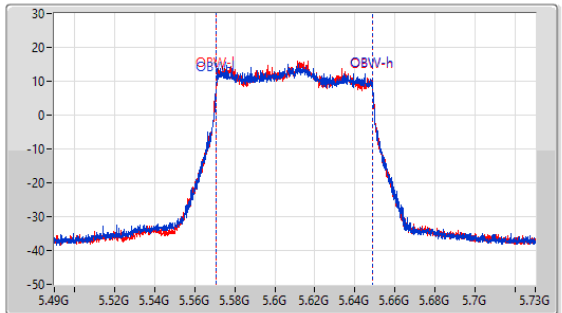

5.47-5.725GHz_802.11be EHT80_Nss1,(MCS0)_2TX

EBW

5610MHz

CF: 5.61GHz
 Span: 528MHz
 RBW: 1MHz
 VBW: 3MHz
 Sweep Time: 100ms
 Detector Type: Peak

CF: 5.61GHz
 Span: 240MHz
 RBW: 1MHz
 VBW: 3MHz
 Sweep Time: 100ms
 Detector Type: Peak