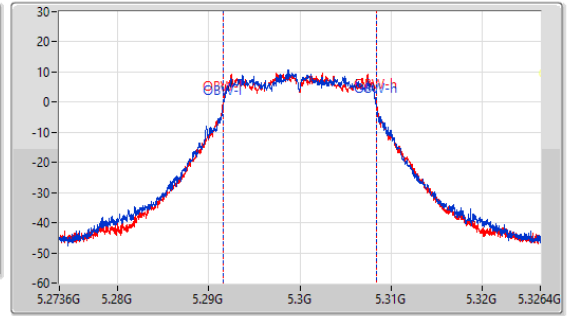

Port X-N dB = Port X 6dB down bandwidth for 5.725-5.85GHz and 5.85 ~ 5.895GHz band / 26dB down bandwidth for other band
 Port X-OBW = Port X 99% occupied bandwidth

5.15-5.25GHz_802.11a_Nss1,(6Mbps)_2TX

EBW

5180MHz

5.15-5.25GHz_802.11a_Nss1,(6Mbps)_2TX

EBW

5200MHz

5.15-5.25GHz_802.11a_Nss1,(6Mbps)_2TX

EBW

5240MHz

5.25-5.35GHz_802.11a_Nss1,(6Mbps)_2TX

EBW

5260MHz

5.25-5.35GHz_802.11a_Nss1,(6Mbps)_2TX

EBW

5300MHz

CF: 5.3GHz
 Span: 132MHz
 RBW: 200kHz
 VBW: 1MHz
 Sweep Time: 100ms
 Detector Type: Peak
 Port 1: [Waveform icon]
 Port 2: [Waveform icon]

CF: 5.3GHz
 Span: 52.8MHz
 RBW: 200kHz
 VBW: 1MHz
 Sweep Time: 100ms
 Detector Type: Peak

26dB(Hz)	F1-26dB(Hz)	Fh-26dB(Hz)	OBW(Hz)	F1-OBW(Hz)	Fh-OBW(Hz)	Limit(Hz)	Port
22.11M	5.288912G	5.311022G	16.888M	5.29153G	5.308417G	Inf	1
21.78M	5.289176G	5.310956G	16.914M	5.29153G	5.308444G	Inf	2