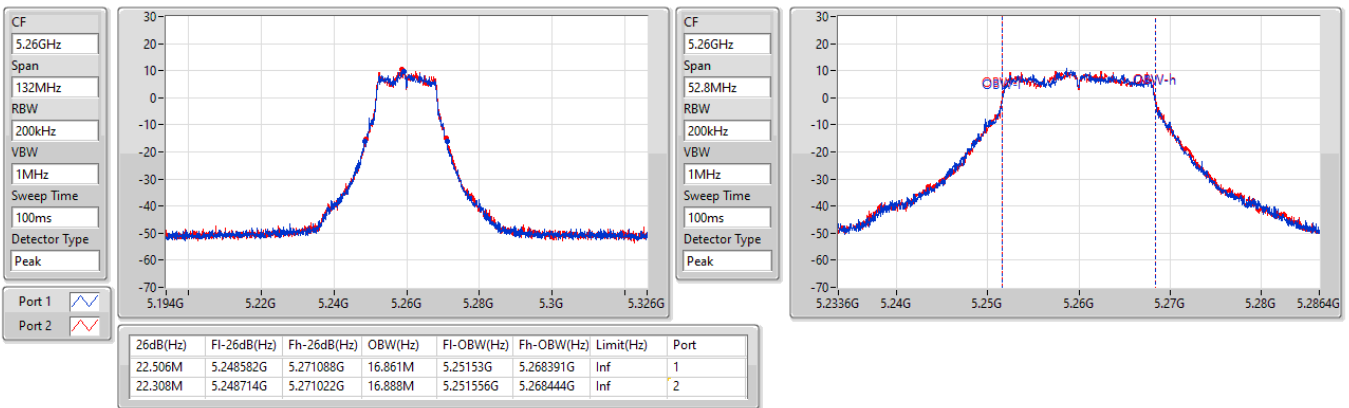

Port X-N dB = Port X 6dB down bandwidth for 5.725-5.85GHz and 5.85 ~ 5.895GHz band / 26dB down bandwidth for other band
 Port X-OBW = Port X 99% occupied bandwidth

5.15-5.25GHz_802.11a_Nss1,(6Mbps)_2TX

EBW

5180MHz

5.15-5.25GHz_802.11a_Nss1,(6Mbps)_2TX

EBW

5200MHz

5.15-5.25GHz_802.11a_Nss1,(6Mbps)_2TX

EBW

5240MHz

5.25-5.35GHz_802.11a_Nss1,(6Mbps)_2TX

EBW

5260MHz

5.25-5.35GHz_802.11a_Nss1,(6Mbps)_2TX

EBW

5300MHz

CF: 5.3GHz
 Span: 132MHz
 RBW: 200kHz
 VBW: 1MHz
 Sweep Time: 100ms
 Detector Type: Peak
 Port 1: [Waveform icon]
 Port 2: [Waveform icon]