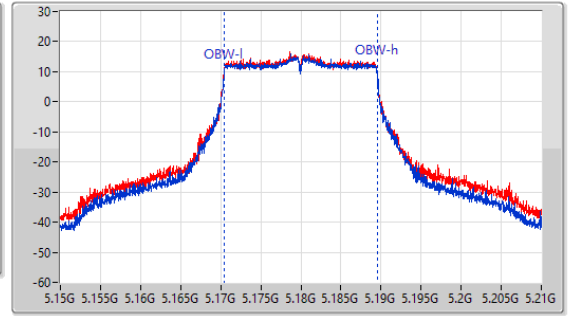

5.15-5.25GHz_802.11be EHT20_Nss2,(MCS0)_2TX

EBW

5180MHz