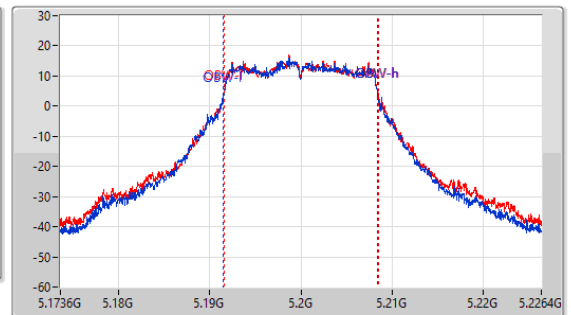

Port X-N dB = Port X 6dB down bandwidth for 5.725-5.85GHz and 5.85 ~ 5.895GHz band / 26dB down bandwidth for other band
 Port X-OBW = Port X 99% occupied bandwidth

5.15-5.25GHz_802.11a_Nss1,(6Mbps)_2TX

EBW

5180MHz

5.15-5.25GHz_802.11a_Nss1,(6Mbps)_2TX

EBW

5200MHz

5.15-5.25GHz_802.11a_Nss1,(6Mbps)_2TX

EBW

5240MHz

5.25-5.35GHz_802.11a_Nss1,(6Mbps)_2TX

EBW

5260MHz

5.25-5.35GHz_802.11a_Nss1,(6Mbps)_2TX

EBW

5300MHz

CF: 5.3GHz
 Span: 132MHz
 RBW: 200kHz
 VBW: 1MHz
 Sweep Time: 100ms
 Detector Type: Peak
 Port 1: [Waveform icon]
 Port 2: [Waveform icon]