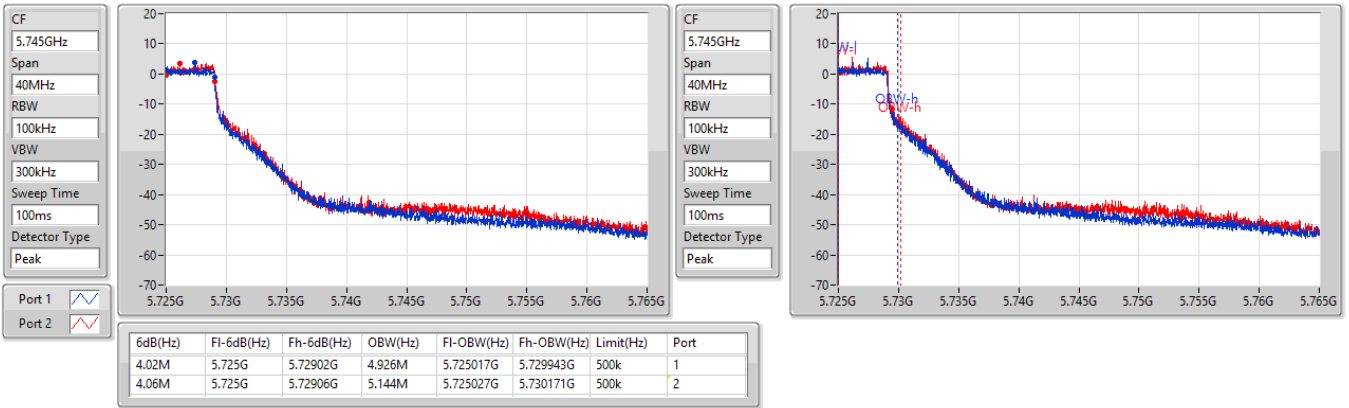

5.725-5.85GHz_802.11be EHT40_Nss1,(MCS0)_2TX

EBW

5710MHz Straddle 5.725-5.85GHz