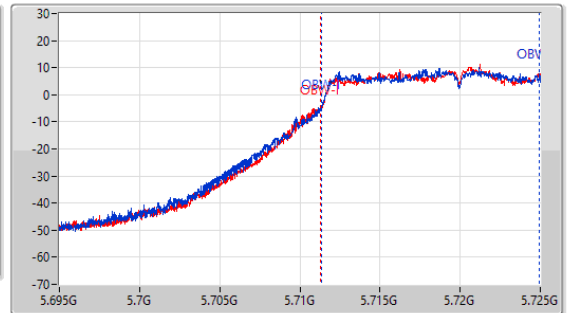

26dB(Hz)	F1-26dB(Hz)	Fh-26dB(Hz)	OBW(Hz)	F1-OBW(Hz)	Fh-OBW(Hz)	Limit(Hz)	Port
16.125M	5.708875G	5.725G	13.581M	5.711351G	5.724932G	Inf	1
16.02M	5.70898G	5.725G	13.668M	5.711274G	5.724942G	Inf	2