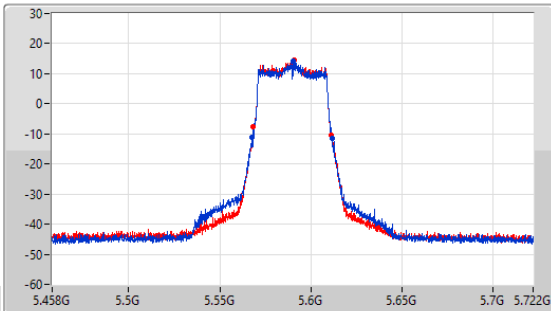

5590MHz

CF: 5.59GHz
Span: 264MHz
RBW: 500kHz
VBW: 2MHz
Sweep Time: 100ms
Detector Type: Peak

CF: 5.59GHz
Span: 120MHz
RBW: 500kHz
VBW: 2MHz
Sweep Time: 100ms
Detector Type: Peak