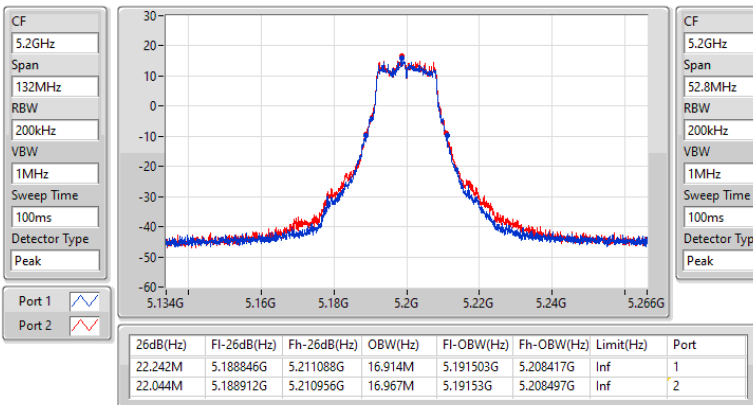

Port X-N dB = Port X 6dB down bandwidth for 5.725-5.85GHz and 5.85 ~ 5.895GHz band / 26dB down bandwidth for other band
 Port X-OBW = Port X 99% occupied bandwidth

5.15-5.25GHz_802.11a_Nss1,(6Mbps)_2TX

EBW

5180MHz

5.15-5.25GHz_802.11a_Nss1,(6Mbps)_2TX

EBW

5200MHz

5.15-5.25GHz_802.11a_Nss1,(6Mbps)_2TX

EBW

5240MHz

5.25-5.35GHz_802.11a_Nss1,(6Mbps)_2TX

EBW

5260MHz

5.25-5.35GHz_802.11a_Nss1,(6Mbps)_2TX

EBW

5300MHz

CF: 5.3GHz
 Span: 132MHz
 RBW: 200kHz
 VBW: 1MHz
 Sweep Time: 100ms
 Detector Type: Peak
 Port 1: [Waveform icon]
 Port 2: [Waveform icon]