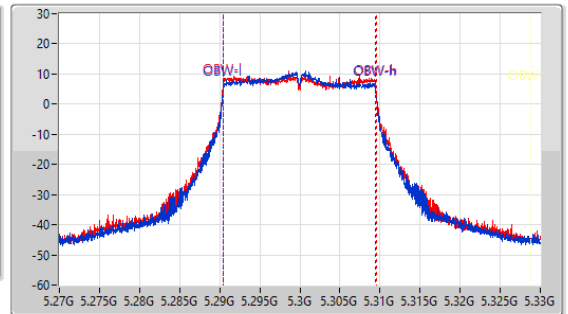

5.25-5.35GHz_802.11be EHT20_Nss1,(MCS0)_2TX

EBW

5260MHz

CF: 5.26GHz
 Span: 132MHz
 RBW: 200kHz
 VBW: 1MHz
 Sweep Time: 100ms
 Detector Type: Peak

CF: 5.26GHz
 Span: 60MHz
 RBW: 200kHz
 VBW: 1MHz
 Sweep Time: 100ms
 Detector Type: Peak

26dB(Hz)	Fl-26dB(Hz)	Fh-26dB(Hz)	OBW(Hz)	Fl-OBW(Hz)	Fh-OBW(Hz)	Limit(Hz)	Port
22.572M	5.248516G	5.271088G	19.07M	5.250405G	5.269475G	Inf	1
22.704M	5.248384G	5.271088G	19.16M	5.250375G	5.269535G	Inf	2

5.25-5.35GHz_802.11be EHT20_Nss1,(MCS0)_2TX

EBW

5300MHz

CF: 5.3GHz
 Span: 132MHz
 RBW: 200kHz
 VBW: 1MHz
 Sweep Time: 100ms
 Detector Type: Peak
 Port 1: [Waveform icon]
 Port 2: [Waveform icon]

CF: 5.3GHz
 Span: 60MHz
 RBW: 200kHz
 VBW: 1MHz
 Sweep Time: 100ms
 Detector Type: Peak