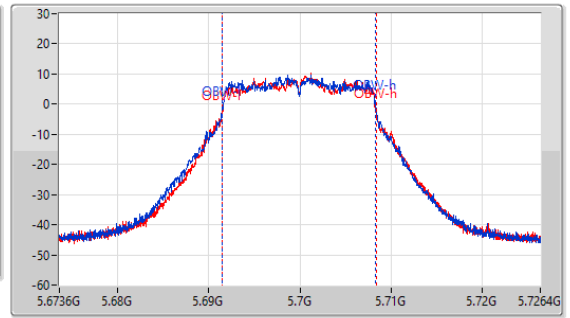

5.47-5.725GHz_802.11a_Nss1,(6Mbps)_2TX

EBW

5500MHz

5.47-5.725GHz_802.11a_Nss1,(6Mbps)_2TX

EBW

5580MHz

5.47-5.725GHz_802.11a_Nss1,(6Mbps)_2TX

EBW

5700MHz

CF: 5.7GHz
 Span: 132MHz
 RBW: 200kHz
 VBW: 1MHz
 Sweep Time: 100ms
 Detector Type: Peak
 Port 1: [Waveform icon]
 Port 2: [Waveform icon]

CF: 5.7GHz
 Span: 52.8MHz
 RBW: 200kHz
 VBW: 1MHz
 Sweep Time: 100ms
 Detector Type: Peak