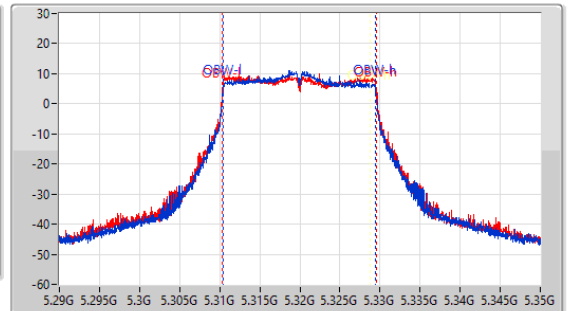

EBW

5300MHz

CF: 5.3GHz
 Span: 132MHz
 RBW: 200kHz
 VBW: 1MHz
 Sweep Time: 100ms
 Detector Type: Peak
 Port 1: [Waveform icon]
 Port 2: [Waveform icon]

CF: 5.3GHz
 Span: 60MHz
 RBW: 200kHz
 VBW: 1MHz
 Sweep Time: 100ms
 Detector Type: Peak

26dB(Hz)	Fl-26dB(Hz)	Fh-26dB(Hz)	OBW(Hz)	Fl-OBW(Hz)	Fh-OBW(Hz)	Limit(Hz)	Port
23.1M	5.288516G	5.311616G	19.04M	5.290435G	5.309475G	Inf	1
23.364M	5.28812G	5.311484G	19.16M	5.290375G	5.309535G	Inf	2

5.25-5.35GHz_802.11be EHT20_Nss1,(MCS0)_2TX

EBW

5320MHz

CF: 5.32GHz
 Span: 132MHz
 RBW: 200kHz
 VBW: 1MHz
 Sweep Time: 100ms
 Detector Type: Peak
 Port 1: [Waveform icon]
 Port 2: [Waveform icon]

CF: 5.32GHz
 Span: 60MHz
 RBW: 200kHz
 VBW: 1MHz
 Sweep Time: 100ms
 Detector Type: Peak