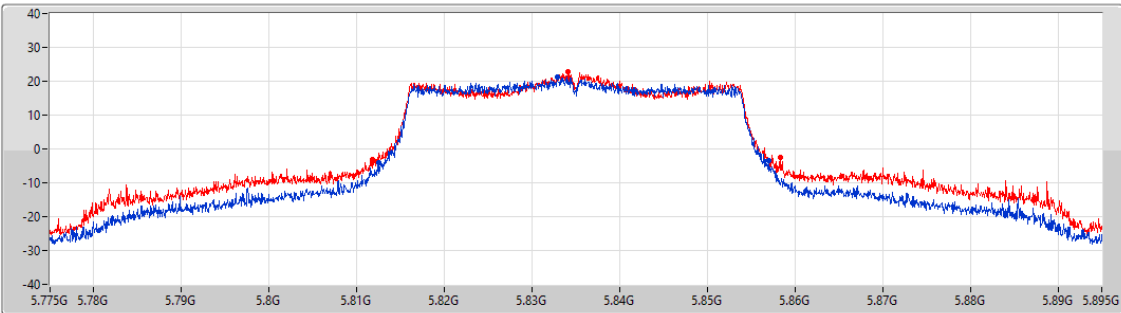

Port 1
Port 2

26dB(Hz)	Fl-26dB(Hz)	Fh-26dB(Hz)	Limit(Hz)	Port
44.4M	5.81256G	5.85696G	Inf	1
46.56M	5.81178G	5.85834G	Inf	2