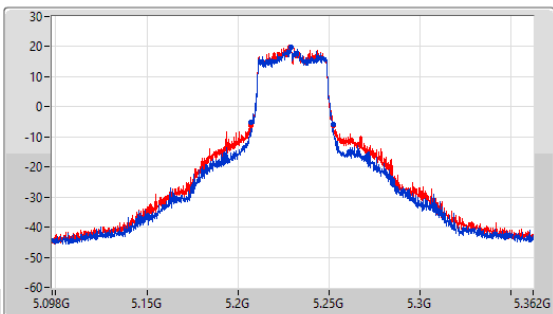

CF: 5.23GHz
Span: 120MHz
RBW: 500kHz
VBW: 2MHz
Sweep Time: 100ms
Detector Type: Peak