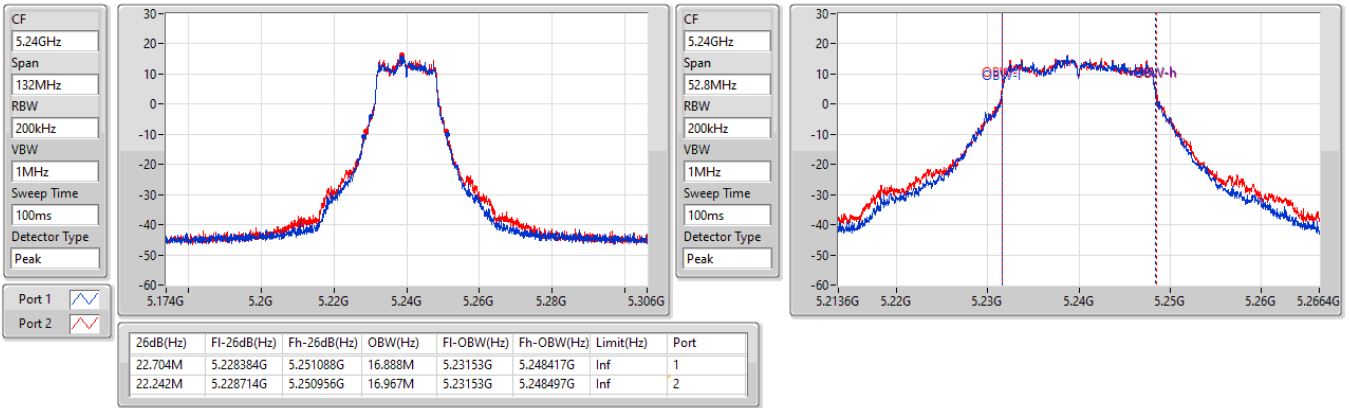

Port X-N dB = Port X 6dB down bandwidth for 5.725-5.85GHz and 5.85 ~ 5.895GHz band / 26dB down bandwidth for other band
 Port X-OBW = Port X 99% occupied bandwidth

5.15-5.25GHz_802.11a_Nss1,(6Mbps)_2TX

EBW

5180MHz

5.15-5.25GHz_802.11a_Nss1,(6Mbps)_2TX

EBW

5200MHz

5.15-5.25GHz_802.11a_Nss1,(6Mbps)_2TX

EBW

5240MHz

5.25-5.35GHz_802.11a_Nss1,(6Mbps)_2TX

EBW

5260MHz

5.25-5.35GHz_802.11a_Nss1,(6Mbps)_2TX

EBW

5300MHz

CF: 5.3GHz
 Span: 132MHz
 RBW: 200kHz
 VBW: 1MHz
 Sweep Time: 100ms
 Detector Type: Peak
 Port 1: [Waveform icon]
 Port 2: [Waveform icon]