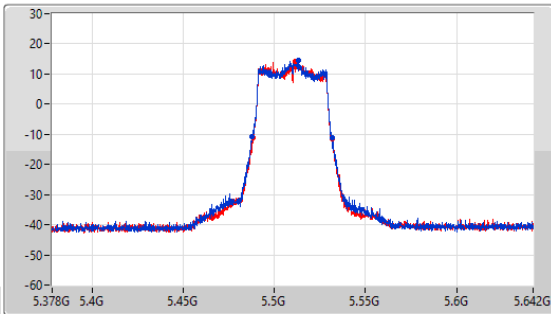

EBW

5310MHz

CF: 5.31GHz
 Span: 264MHz
 RBW: 500kHz
 VBW: 2MHz
 Sweep Time: 100ms
 Detector Type: Peak

CF: 5.31GHz
 Span: 120MHz
 RBW: 500kHz
 VBW: 2MHz
 Sweep Time: 100ms
 Detector Type: Peak

26dB(Hz)	Fl-26dB(Hz)	Fh-26dB(Hz)	OBW(Hz)	Fl-OBW(Hz)	Fh-OBW(Hz)	Limit(Hz)	Port
43.296M	5.28822G	5.331516G	38.081M	5.29093G	5.32901G	Inf	1
43.428M	5.288484G	5.331912G	37.841M	5.291049G	5.328891G	Inf	2

5.47-5.725GHz_802.11be EHT40_Nss1,(MCS0)_2TX

EBW

5510MHz

CF: 5.51GHz
 Span: 264MHz
 RBW: 500kHz
 VBW: 2MHz
 Sweep Time: 100ms
 Detector Type: Peak

CF: 5.51GHz
 Span: 120MHz
 RBW: 500kHz
 VBW: 2MHz
 Sweep Time: 100ms
 Detector Type: Peak