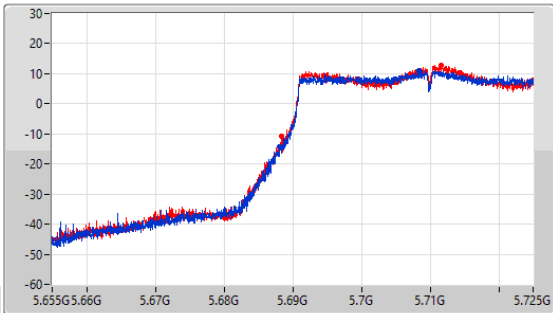

5710MHz Straddle 5.47-5.725GHz

CF: 5.69GHz
Span: 70MHz
RBW: 300kHz
VBW: 1MHz
Sweep Time: 100ms
Detector Type: Peak

CF: 5.69GHz
Span: 70MHz
RBW: 300kHz
VBW: 1MHz
Sweep Time: 100ms
Detector Type: Peak