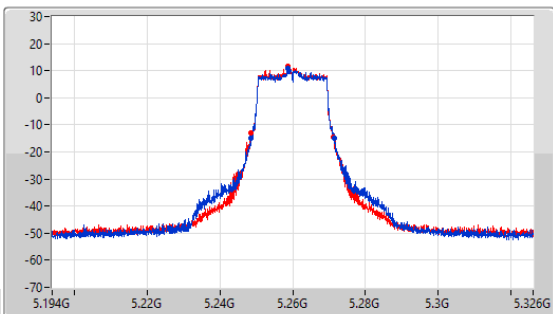

5.25-5.35GHz_802.11be EHT20_Nss2,(MCS0)_2TX

EBW

5260MHz

CF: 5.26GHz
Span: 132MHz
RBW: 200kHz
VBW: 1MHz
Sweep Time: 100ms
Detector Type: Peak

CF: 5.26GHz
Span: 60MHz
RBW: 200kHz
VBW: 1MHz
Sweep Time: 100ms
Detector Type: Peak