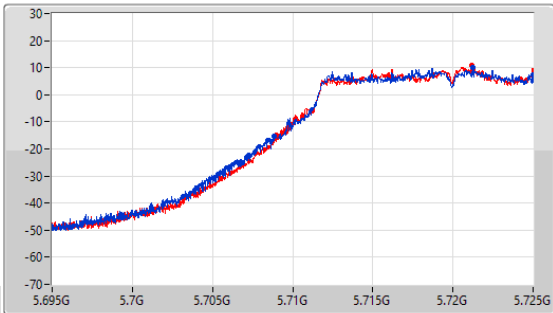

5720MHz Straddle 5.47-5.725GHz

CF: 5.71GHz
Span: 30MHz
RBW: 200kHz
VBW: 1MHz
Sweep Time: 100ms
Detector Type: Peak
Port 1: [Waveform icon]
Port 2: [Waveform icon]

CF: 5.71GHz
Span: 30MHz
RBW: 200kHz
VBW: 1MHz
Sweep Time: 100ms
Detector Type: Peak