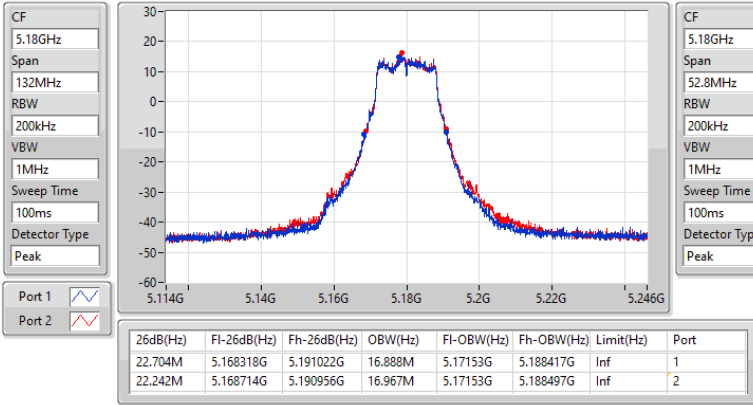

5.15-5.25GHz_802.11a_Nss1,(6Mbps)_2TX

EBW

5180MHz