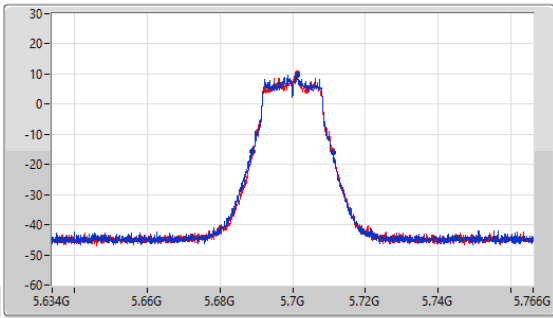

5.47-5.725GHz_802.11a_Nss1,(6Mbps)_2TX

EBW

5700MHz

CF: 5.7GHz
Span: 132MHz
RBW: 200kHz
VBW: 1MHz
Sweep Time: 100ms
Detector Type: Peak
Port 1: [Waveform icon]
Port 2: [Waveform icon]

CF: 5.7GHz
Span: 52.8MHz
RBW: 200kHz
VBW: 1MHz
Sweep Time: 100ms
Detector Type: Peak