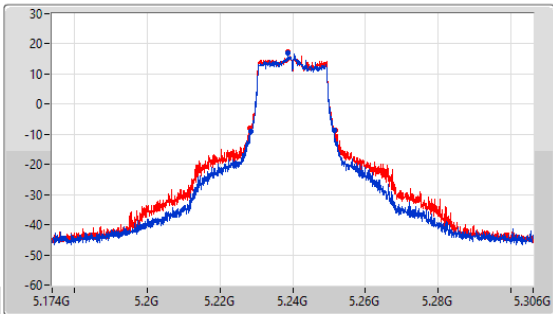

5.15-5.25GHz_802.11be EHT20_Nss1,(MCS0)_2TX

EBW

5240MHz

CF: 5.24GHz
Span: 132MHz
RBW: 200kHz
VBW: 1MHz
Sweep Time: 100ms
Detector Type: Peak

CF: 5.24GHz
Span: 60MHz
RBW: 200kHz
VBW: 1MHz
Sweep Time: 100ms
Detector Type: Peak