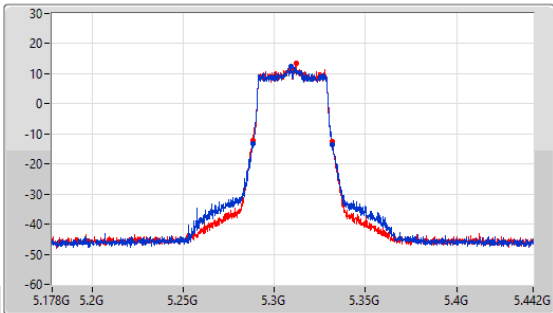

5310MHz

CF: 5.31GHz
Span: 264MHz
RBW: 500kHz
VBW: 2MHz
Sweep Time: 100ms
Detector Type: Peak

CF: 5.31GHz
Span: 120MHz
RBW: 500kHz
VBW: 2MHz
Sweep Time: 100ms
Detector Type: Peak