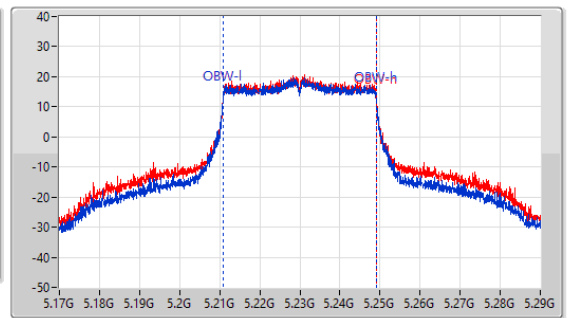

5.15-5.25GHz_802.11be EHT40_Nss2,(MCS0)_2TX

EBW

5230MHz

CF: 5.23GHz
 Span: 264MHz
 RBW: 500kHz
 VBW: 2MHz
 Sweep Time: 100ms
 Detector Type: Peak
 Port 1: [Waveform icon]
 Port 2: [Waveform icon]

CF: 5.23GHz
 Span: 120MHz
 RBW: 500kHz
 VBW: 2MHz
 Sweep Time: 100ms
 Detector Type: Peak