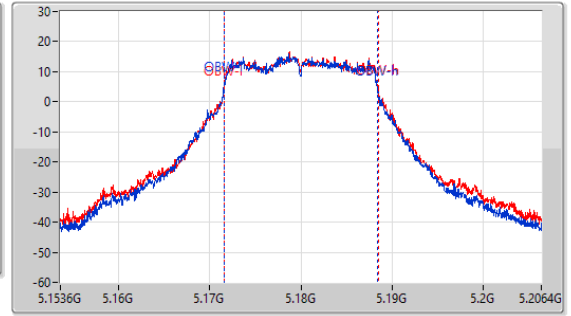

5.15-5.25GHz_802.11a_Nss1,(6Mbps)_2TX

EBW

5180MHz