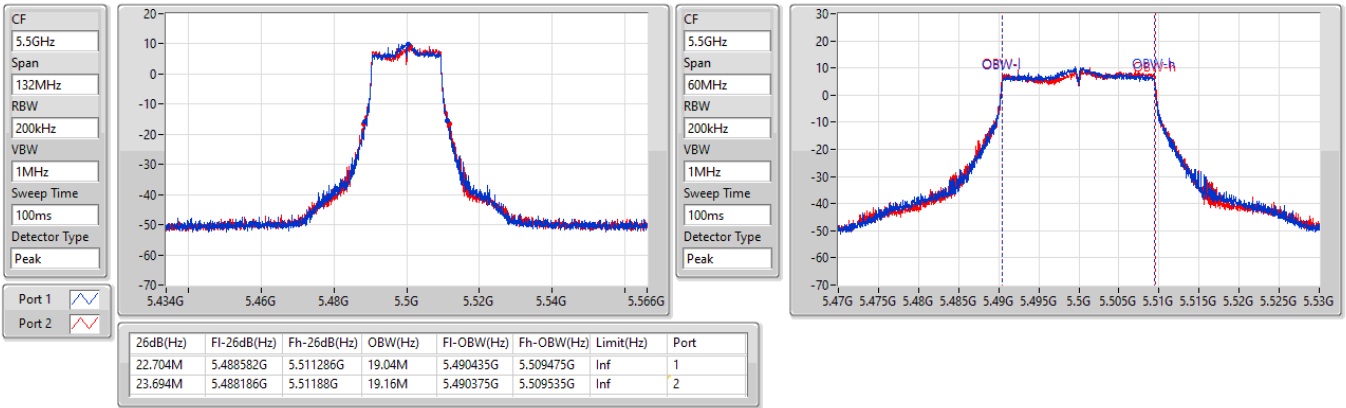

5.47-5.725GHz_802.11be EHT20_Nss1,(MCS0)_2TX

EBW

5500MHz