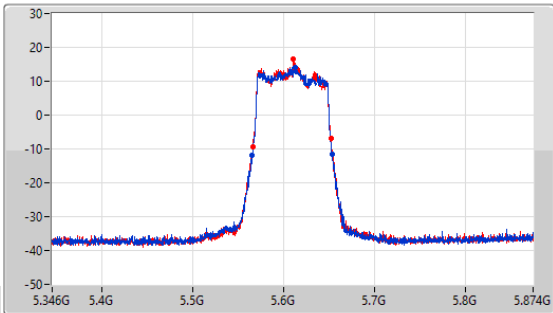

CF: 5.61GHz
Span: 240MHz
RBW: 1MHz
VBW: 3MHz
Sweep Time: 100ms
Detector Type: Peak