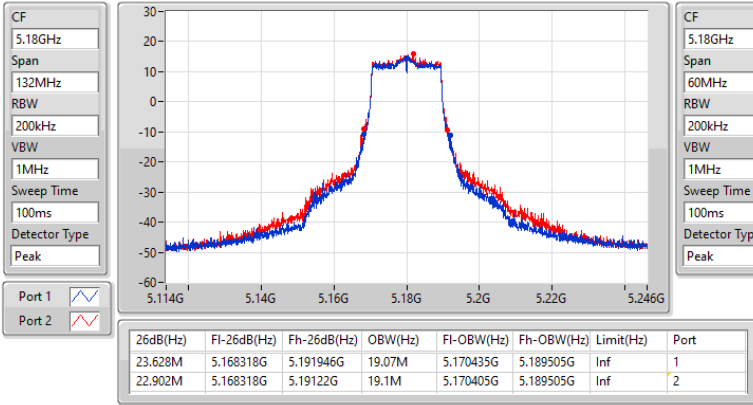

5.15-5.25GHz_802.11be EHT20_Nss2,(MCS0)_2TX

EBW

5180MHz