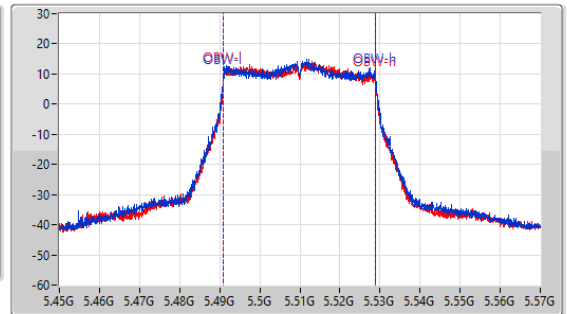

EBW

5310MHz

CF: 5.31GHz
 Span: 264MHz
 RBW: 500kHz
 VBW: 2MHz
 Sweep Time: 100ms
 Detector Type: Peak

CF: 5.31GHz
 Span: 120MHz
 RBW: 500kHz
 VBW: 2MHz
 Sweep Time: 100ms
 Detector Type: Peak

26dB(Hz)	Fl-26dB(Hz)	Fh-26dB(Hz)	OBW(Hz)	Fl-OBW(Hz)	Fh-OBW(Hz)	Limit(Hz)	Port
43.296M	5.28822G	5.331516G	38.081M	5.29093G	5.32901G	Inf	1
43.428M	5.288484G	5.331912G	37.841M	5.291049G	5.328891G	Inf	2

5.47-5.725GHz_802.11be EHT40_Nss1,(MCS0)_2TX

EBW

5510MHz

CF: 5.51GHz
 Span: 264MHz
 RBW: 500kHz
 VBW: 2MHz
 Sweep Time: 100ms
 Detector Type: Peak

CF: 5.51GHz
 Span: 120MHz
 RBW: 500kHz
 VBW: 2MHz
 Sweep Time: 100ms
 Detector Type: Peak