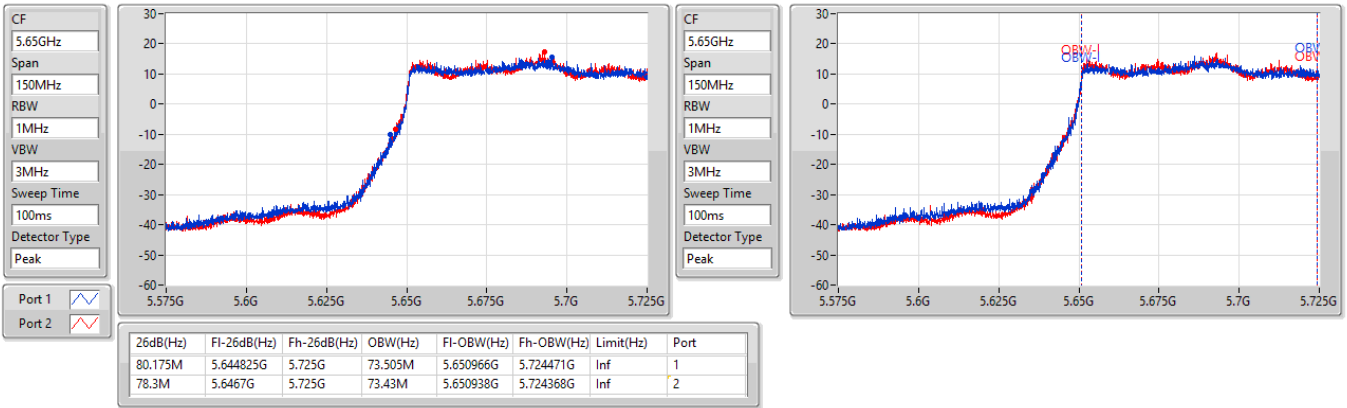

5.47-5.725GHz_802.11be EHT80_Nss1,(MCS0)_2TX

EBW

5690MHz Straddle 5.47-5.725GHz