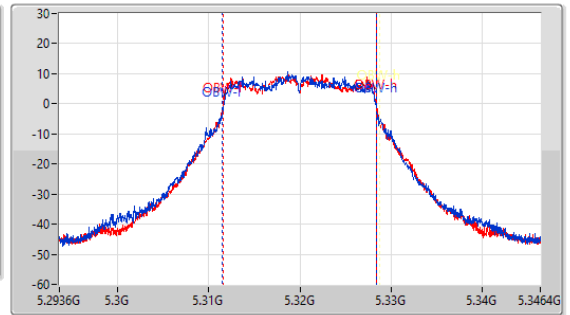

CF: 5.3GHz
 Span: 52.8MHz
 RBW: 200kHz
 VBW: 1MHz
 Sweep Time: 100ms
 Detector Type: Peak

26dB(Hz)	F1-26dB(Hz)	Fh-26dB(Hz)	OBW(Hz)	F1-OBW(Hz)	Fh-OBW(Hz)	Limit(Hz)	Port
22.11M	5.288912G	5.311022G	16.888M	5.29153G	5.308417G	Inf	1
21.78M	5.289176G	5.310956G	16.914M	5.29153G	5.308444G	Inf	2

5.25-5.35GHz_802.11a_Nss1,(6Mbps)_2TX

EBW

5320MHz

CF: 5.32GHz
 Span: 132MHz
 RBW: 200kHz
 VBW: 1MHz
 Sweep Time: 100ms
 Detector Type: Peak
 Port 1: [Waveform icon]
 Port 2: [Waveform icon]

CF: 5.32GHz
 Span: 52.8MHz
 RBW: 200kHz
 VBW: 1MHz
 Sweep Time: 100ms
 Detector Type: Peak

5.47-5.725GHz_802.11a_Nss1,(6Mbps)_2TX

EBW

5500MHz

5.47-5.725GHz_802.11a_Nss1,(6Mbps)_2TX

EBW

5580MHz

5.47-5.725GHz_802.11a_Nss1,(6Mbps)_2TX

EBW