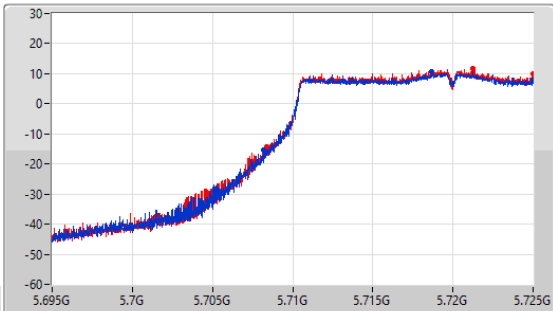

5720MHz Straddle 5.47-5.725GHz

CF: 5.71GHz
Span: 30MHz
RBW: 200kHz
VBW: 1MHz
Sweep Time: 100ms
Detector Type: Peak

CF: 5.71GHz
Span: 30MHz
RBW: 200kHz
VBW: 1MHz
Sweep Time: 100ms
Detector Type: Peak