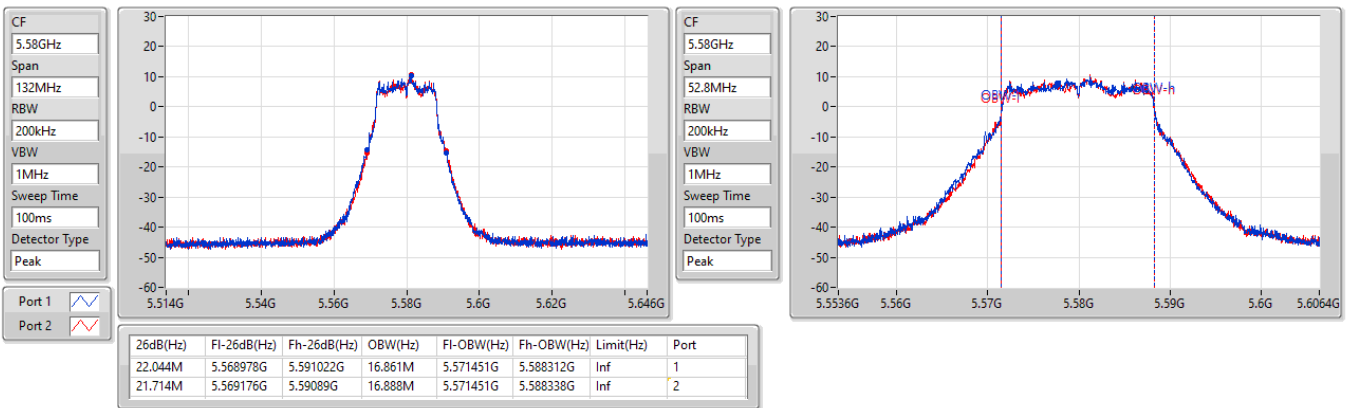

5.47-5.725GHz_802.11a_Nss1,(6Mbps)_2TX

EBW

5500MHz

5.47-5.725GHz_802.11a_Nss1,(6Mbps)_2TX

EBW

5580MHz

5.47-5.725GHz_802.11a_Nss1,(6Mbps)_2TX

EBW

5700MHz

CF: 5.7GHz
 Span: 132MHz
 RBW: 200kHz
 VBW: 1MHz
 Sweep Time: 100ms
 Detector Type: Peak
 Port 1: [Waveform icon]
 Port 2: [Waveform icon]

CF: 5.7GHz
 Span: 52.8MHz
 RBW: 200kHz
 VBW: 1MHz
 Sweep Time: 100ms
 Detector Type: Peak