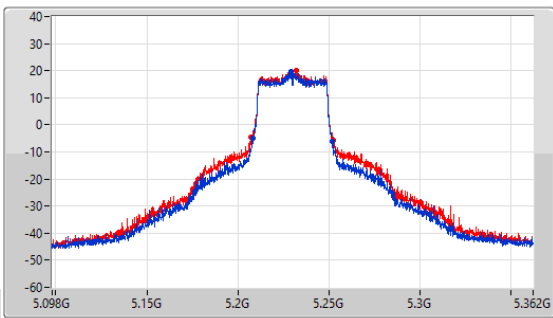

5.15-5.25GHz_802.11be EHT40_Nss2,(MCS0)_2TX

EBW

5230MHz

CF: 5.23GHz
Span: 264MHz
RBW: 500kHz
VBW: 2MHz
Sweep Time: 100ms
Detector Type: Peak
Port 1: [Waveform icon]
Port 2: [Waveform icon]

CF: 5.23GHz
Span: 120MHz
RBW: 500kHz
VBW: 2MHz
Sweep Time: 100ms
Detector Type: Peak