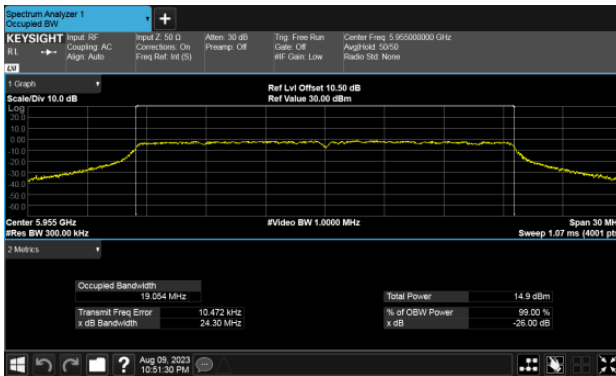

99% Bandwidth U-NII-5
Modulation Type: 802.11ax HE20 CH01
ANT A

Modulation Type: 802.11ax HE20 CH45
ANT A

ANT B

ANT B