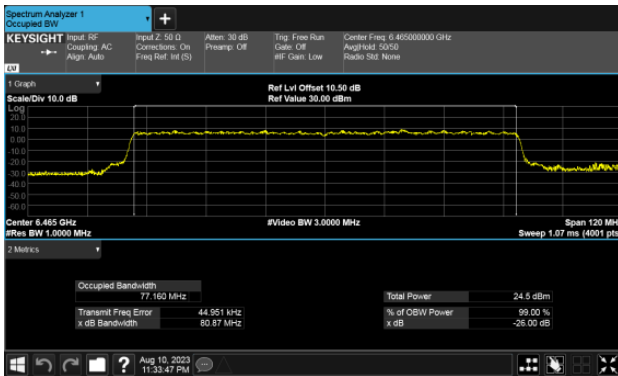

26dB Bandwidth
Modulation Type: 802.11ax HE80 CH103
ANT A

ANT B

26dB Bandwidth U-NII-7
Modulation Type: 802.11ax HE20 CH117
ANT A

Modulation Type: 802.11ax HE20 CH149
ANT A

ANT B

ANT B

26dB Bandwidth
Modulation Type: 802.11ax HE20 CH181
ANT A