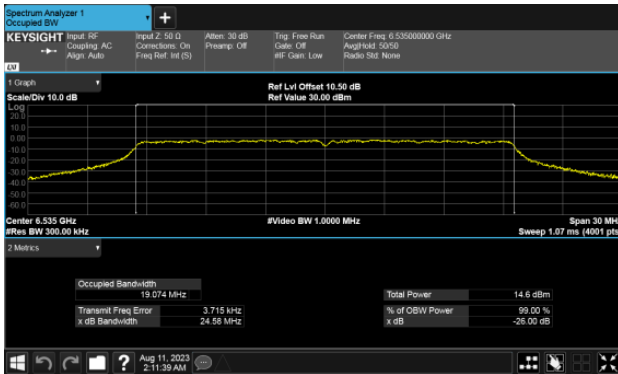

Modulation Type: 802.11ax HE40 CH107
ANT A

ANT B

ANT B

99% Bandwidth
Modulation Type: 802.11ax HE80 CH103
ANT A

ANT B

99% Bandwidth U-NII-7
Modulation Type: 802.11ax HE20 CH117
ANT A

Modulation Type: 802.11ax HE20 CH149
ANT A