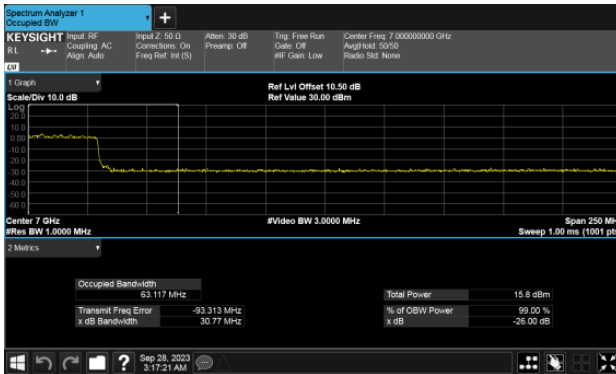

Modulation Type: 802.11ax HE40 CH187
ANT A

ANT B

ANT B

26dB Bandwidth Extends across 6875MHz band
Modulation Type: 802.11ax HE80 CH183
ANT A

Modulation Type: 802.11ax HE160 CH175
ANT A

ANT B

ANT B

99% Bandwidth U-NII-5
Modulation Type: 802.11ax HE20 CH01
ANT A