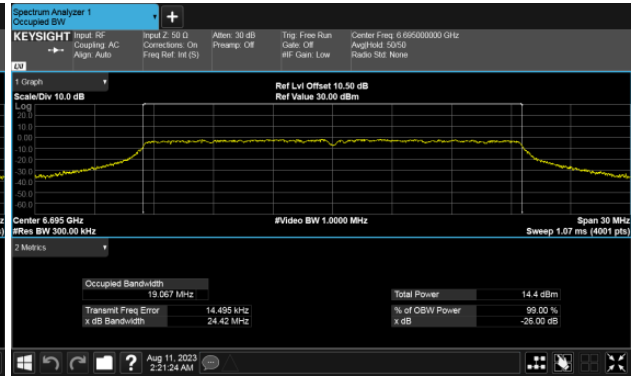

26dB Bandwidth
Modulation Type: 802.11ax HE80 CH103
ANT A

ANT B

26dB Bandwidth U-NII-7
Modulation Type: 802.11ax HE20 CH117
ANT A

Modulation Type: 802.11ax HE20 CH149
ANT A

ANT B

ANT B

26dB Bandwidth
Modulation Type: 802.11ax HE20 CH181
ANT A