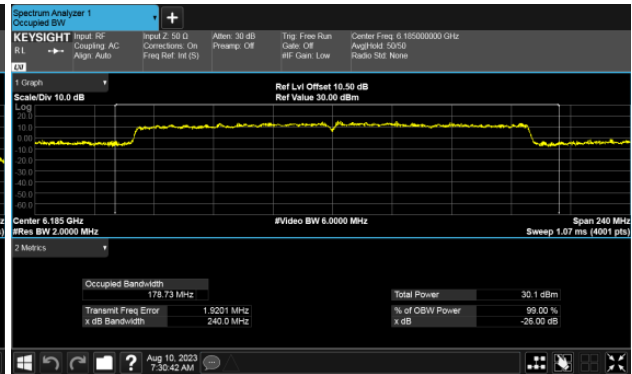

99% Bandwidth
Modulation Type: 802.11ax HE80 CH87
ANT A

ANT B

99% Bandwidth
Modulation Type: 802.11ax HE160 CH15
ANT A

Modulation Type: 802.11ax HE160 CH47
ANT A

ANT B

ANT B

99% Bandwidth
Modulation Type: 802.11ax HE160 CH79
ANT A