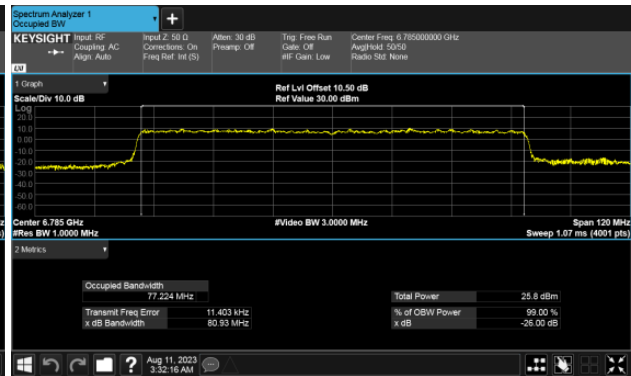

26dB Bandwidth
Modulation Type: 802.11ax HE80 CH135
ANT A

Modulation Type: 802.11ax HE80 CH167
ANT A

ANT B

ANT B