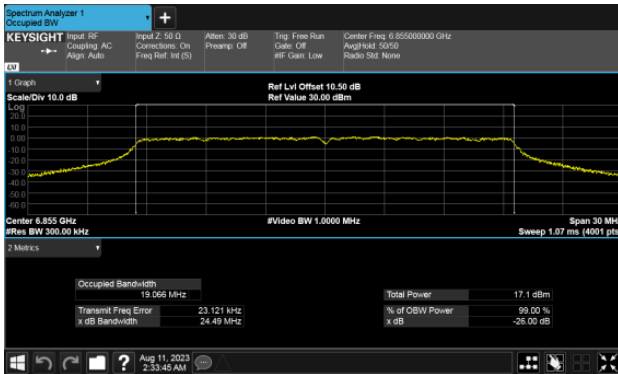

99% Bandwidth
Modulation Type: 802.11ax HE20 CH181
ANT A