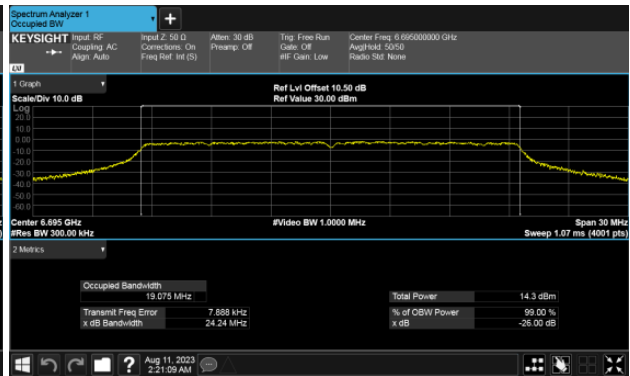

99% Bandwidth U-NII-7
Modulation Type: 802.11ax HE20 CH117
ANT A

Modulation Type: 802.11ax HE20 CH149
ANT A

ANT B

ANT B