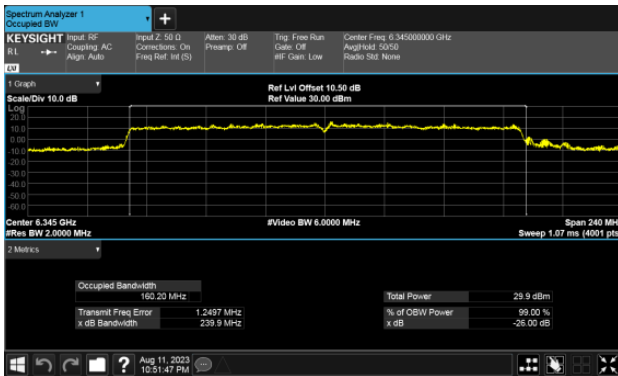

99% Bandwidth
Modulation Type: 802.11ax HE160 CH79
ANT A

ANT B