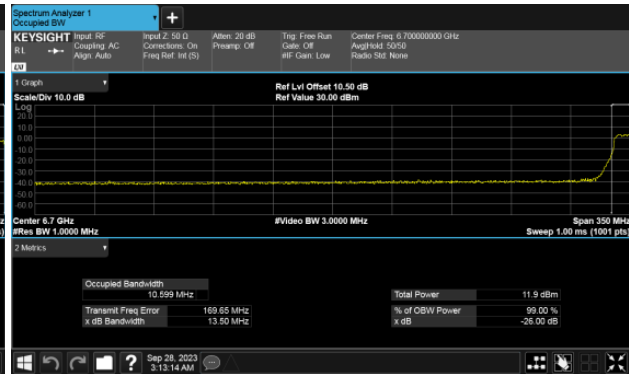

ANT B

ANT B

26dB Bandwidth Extends across 6525MHz band
Modulation Type: 802.11ax HE160 CH111
ANT A

ANT B

26dB Bandwidth Within 6525-6875MHz band
Modulation Type: 802.11ax HE20 CH185
ANT A

Modulation Type: 802.11ax HE40 CH187
ANT A