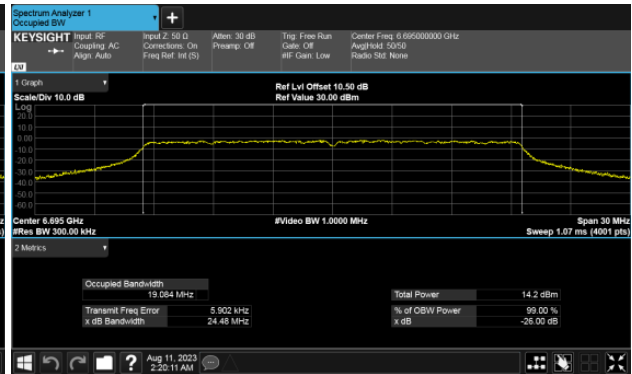

26dB Bandwidth
Modulation Type: 802.11ax HE80 CH103
ANT A

ANT B

26dB Bandwidth U-NII-7
Modulation Type: 802.11ax HE20 CH117
ANT A

Modulation Type: 802.11ax HE20 CH149
ANT A

ANT B

ANT B

26dB Bandwidth
Modulation Type: 802.11ax HE20 CH181
ANT A