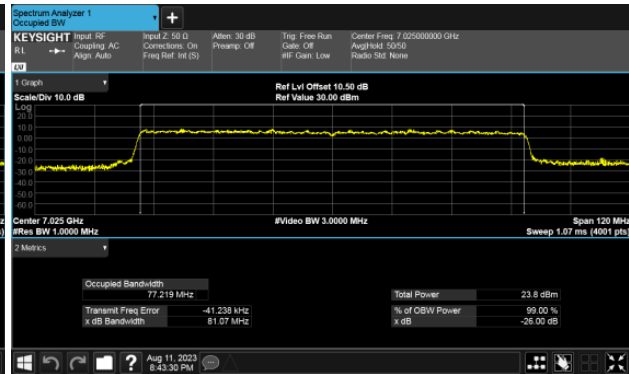

ANT B

ANT B

99% Bandwidth
Modulation Type: 802.11ax HE80 CH199
ANT A

Modulation Type: 802.11ax HE80 CH215
ANT A

ANT B

ANT B