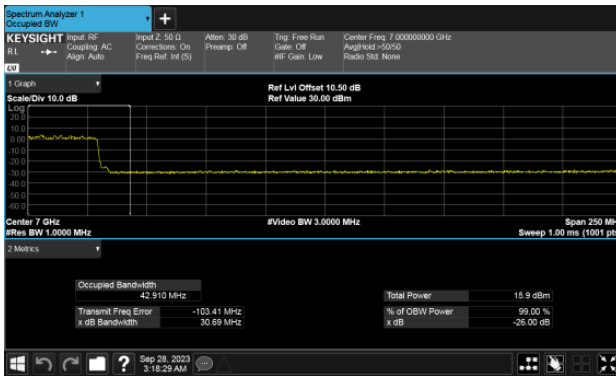

Modulation Type: 802.11ax HE40 CH187
ANT A

ANT B

ANT B

26dB Bandwidth Extends across 6875MHz band
Modulation Type: 802.11ax HE80 CH183
ANT A

Modulation Type: 802.11ax HE160 CH175
ANT A

ANT B

ANT B

99% Bandwidth U-NII-5
Modulation Type: 802.11ax HE20 CH01
ANT A