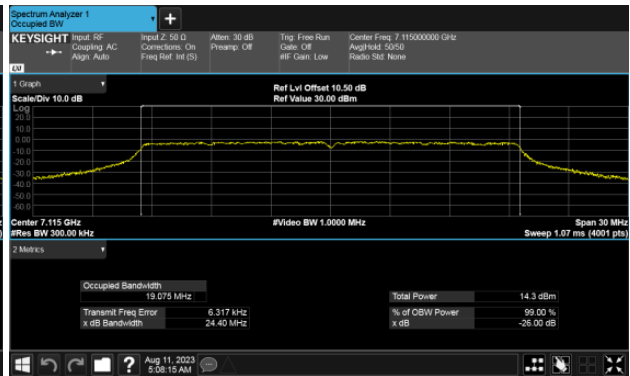

26dB Bandwidth U-NII-8
Modulation Type: 802.11ax HE20 CH209
ANT A

Modulation Type: 802.11ax HE20 CH209
ANT A

ANT B

ANT B