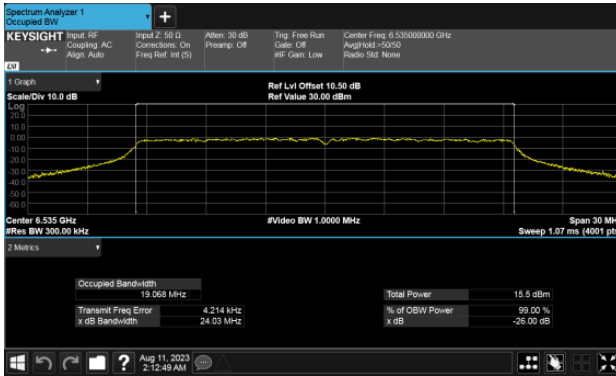

26dB Bandwidth
Modulation Type: 802.11ax HE80 CH103
ANT A

ANT B

26dB Bandwidth U-NII-7
Modulation Type: 802.11ax HE20 CH117
ANT A

Modulation Type: 802.11ax HE20 CH149
ANT A

ANT B

ANT B

26dB Bandwidth
Modulation Type: 802.11ax HE20 CH181
ANT A