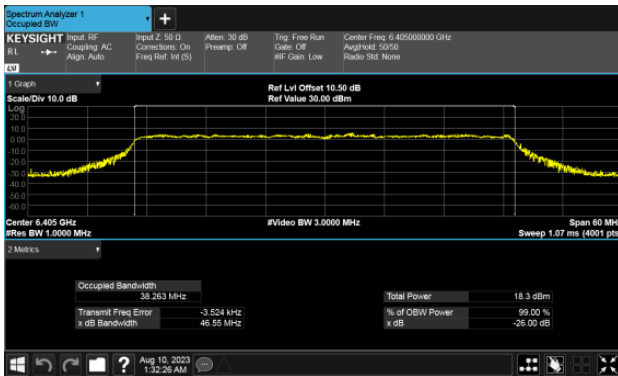

ANT B

ANT B

99% Bandwidth
Modulation Type: 802.11ax HE40 CH91
ANT A

ANT B

99% Bandwidth
Modulation Type: 802.11ax HE80 CH07
ANT A

Modulation Type: 802.11ax HE80 CH39
ANT A

ANT B

ANT B