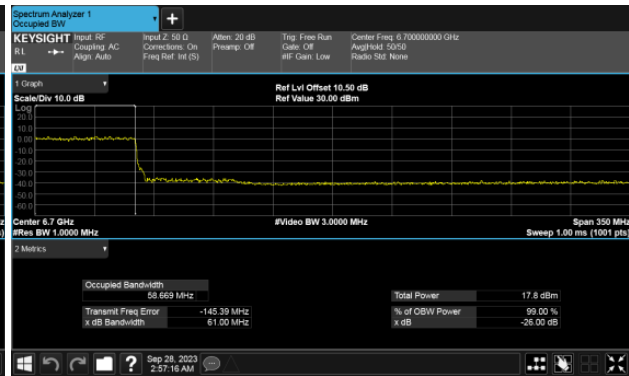

26dB Bandwidth Extends across 6525MHz band
Modulation Type: 802.11ax HE40 CH115
ANT A

Modulation Type: 802.11ax HE80 CH119
ANT A

ANT B

ANT B