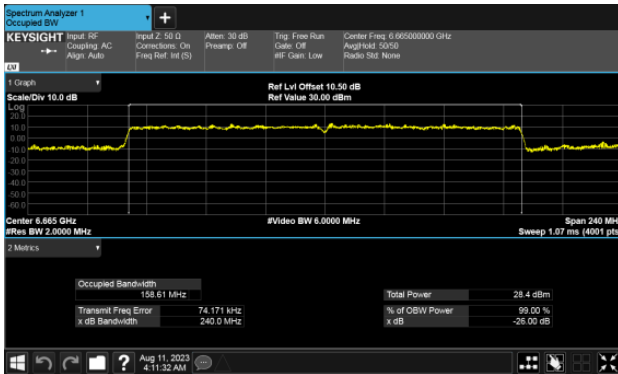

99% Bandwidth
Modulation Type: 802.11ax HE40 CH179
ANT A

ANT B

99% Bandwidth
Modulation Type: 802.11ax HE80 CH135
ANT A

Modulation Type: 802.11ax HE80 CH167
ANT A

ANT B

ANT B

99% Bandwidth
Modulation Type: 802.11ax HE160 CH143
ANT A