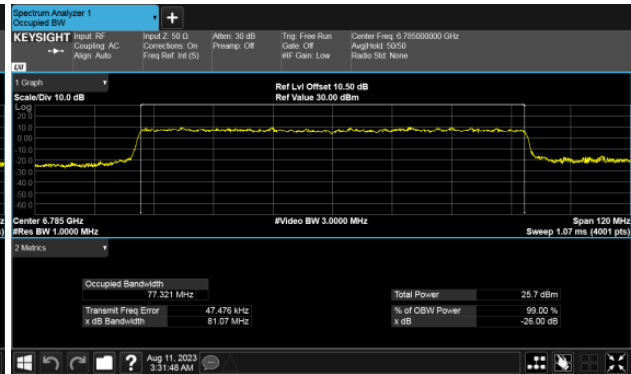

26dB Bandwidth
Modulation Type: 802.11ax HE80 CH135
ANT A

Modulation Type: 802.11ax HE80 CH167
ANT A