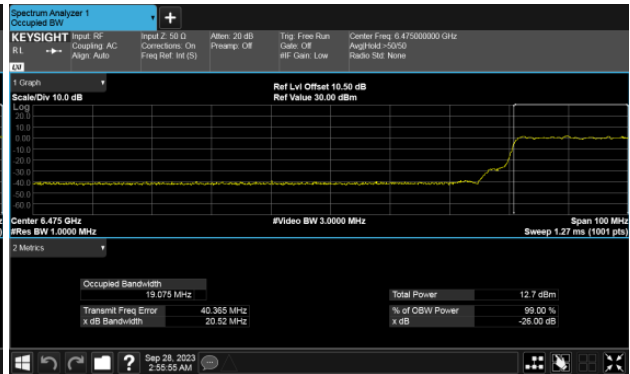

ANT B

ANT B

26dB Bandwidth
Modulation Type: 802.11ax HE160 CH207
ANT A

ANT B

26dB Bandwidth Within 6425-6525MHz band
Modulation Type: 802.11ax HE40 CH115
ANT A

Modulation Type: 802.11ax HE80 CH119
ANT A

ANT B