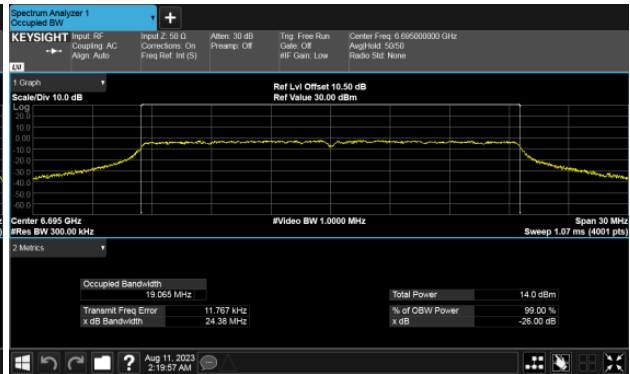

Modulation Type: 802.11ax HE40 CH107
ANT A

ANT B

ANT B

99% Bandwidth
Modulation Type: 802.11ax HE80 CH103
ANT A

ANT B

99% Bandwidth U-NII-7
Modulation Type: 802.11ax HE20 CH117
ANT A

Modulation Type: 802.11ax HE20 CH149
ANT A