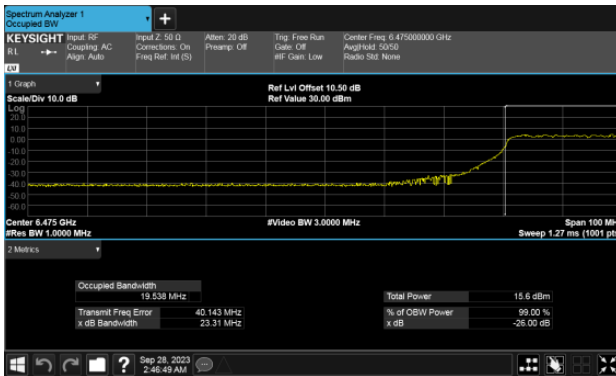

ANT B

ANT B

26dB Bandwidth
Modulation Type: 802.11ax HE160 CH207
ANT A

ANT B

26dB Bandwidth Within 6425-6525MHz band
Modulation Type: 802.11ax HE40 CH115
ANT A

Modulation Type: 802.11ax HE80 CH119
ANT A

ANT B