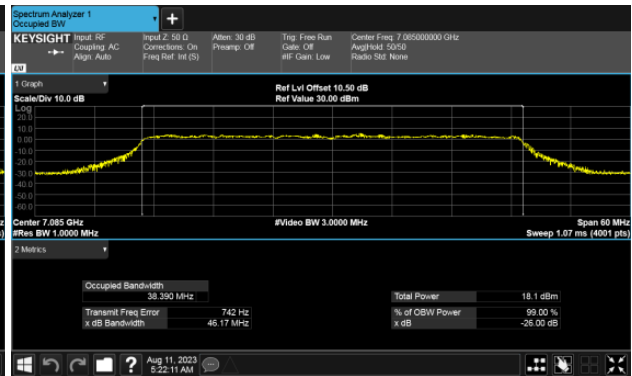

ANT B

ANT B

26dB Bandwidth
Modulation Type: 802.11ax HE40 CH203
ANT A

Modulation Type: 802.11ax HE40 CH227
ANT A

ANT B

ANT B

26dB Bandwidth
Modulation Type: 802.11ax HE80 CH199
ANT A

Modulation Type: 802.11ax HE80 CH215
ANT A

ANT B

ANT B

26dB Bandwidth
Modulation Type: 802.11ax HE160 CH207
ANT A

ANT B

26dB Bandwidth Within 6425-6525MHz band
Modulation Type: 802.11ax HE40 CH115
ANT A

Modulation Type: 802.11ax HE80 CH119
ANT A

ANT B