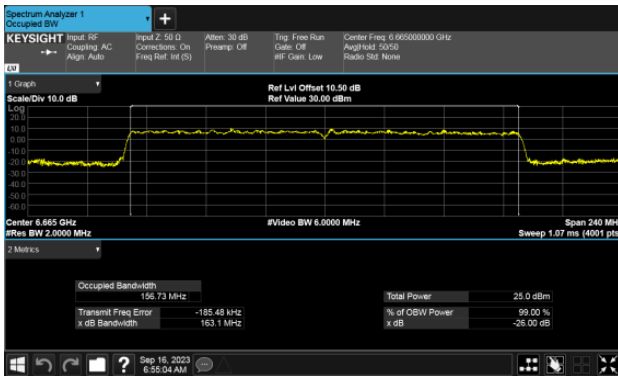

Modulation Type: 802.11ax HE80 CH167
ANT A

ANT B

ANT B

26dB Bandwidth
Modulation Type: 802.11ax HE160 CH143
ANT A

ANT B

26dB Bandwidth U-NII-8
Modulation Type: 802.11ax HE20 CH209
ANT A

Modulation Type: 802.11ax HE20 CH209
ANT A