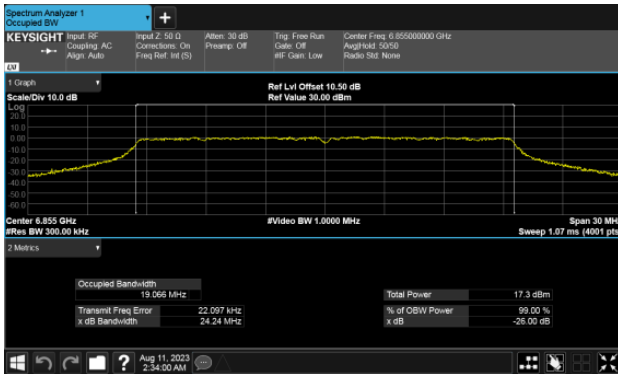

26dB Bandwidth
Modulation Type: 802.11ax HE80 CH103
ANT A

ANT B

26dB Bandwidth U-NII-7
Modulation Type: 802.11ax HE20 CH117
ANT A

Modulation Type: 802.11ax HE20 CH149
ANT A

ANT B

ANT B

26dB Bandwidth
Modulation Type: 802.11ax HE20 CH181
ANT A