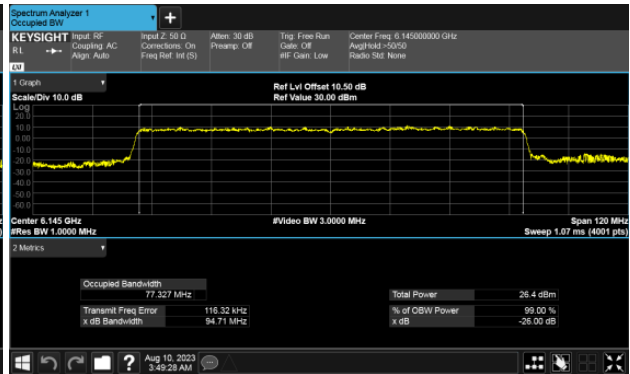

ANT B

ANT B

99% Bandwidth
Modulation Type: 802.11ax HE40 CH91
ANT A

ANT B

99% Bandwidth
Modulation Type: 802.11ax HE80 CH07
ANT A

Modulation Type: 802.11ax HE80 CH39
ANT A

ANT B

ANT B