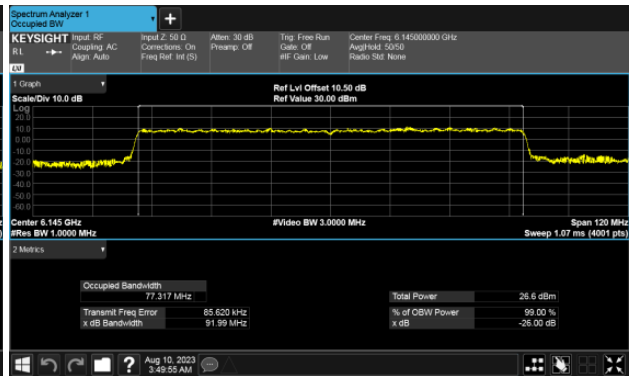

ANT B

ANT B

99% Bandwidth
Modulation Type: 802.11ax HE40 CH91
ANT A

ANT B

99% Bandwidth
Modulation Type: 802.11ax HE80 CH07
ANT A

Modulation Type: 802.11ax HE80 CH39
ANT A

ANT B

ANT B