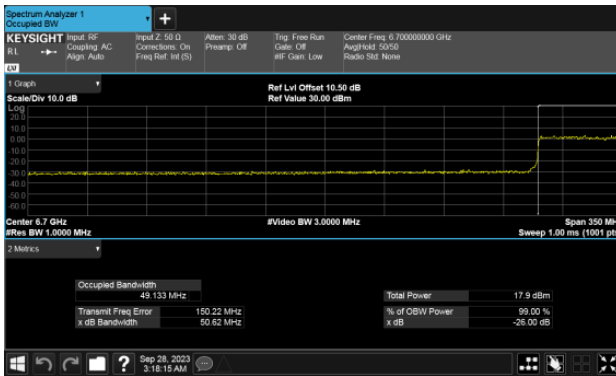

ANT B

ANT B

26dB Bandwidth Within 6525-6875MHz band
Modulation Type: 802.11ax HE80 CH183
ANT A

Modulation Type: 802.11ax HE160 CH175
ANT A

ANT B

ANT B

26dB Bandwidth Extends across 6875MHz band
Modulation Type: 802.11ax HE20 CH185
ANT A