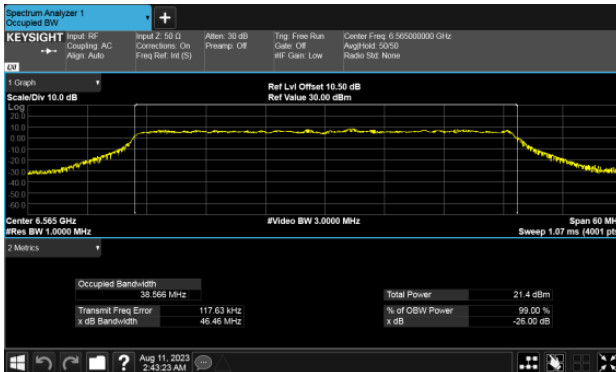

26dB Bandwidth
Modulation Type: 802.11ax HE40 CH123
ANT A

Modulation Type: 802.11ax HE40 CH147
ANT A