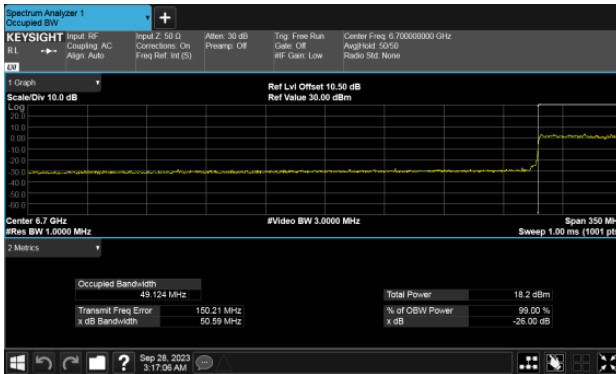

ANT B

ANT B

26dB Bandwidth Within 6525-6875MHz band
Modulation Type: 802.11ax HE80 CH183
ANT A

Modulation Type: 802.11ax HE160 CH175
ANT A

ANT B

ANT B

26dB Bandwidth Extends across 6875MHz band
Modulation Type: 802.11ax HE20 CH185
ANT A