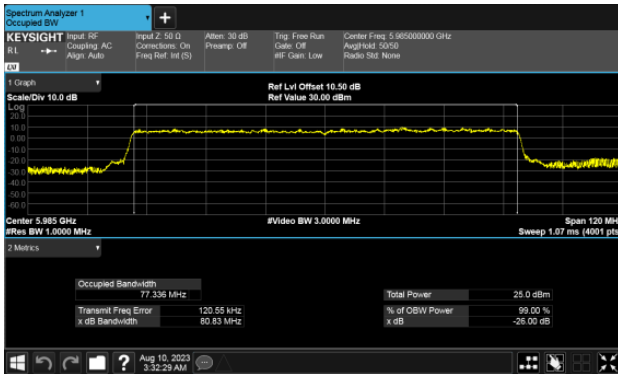

ANT B

ANT B

99% Bandwidth
Modulation Type: 802.11ax HE40 CH91
ANT A

ANT B

99% Bandwidth
Modulation Type: 802.11ax HE80 CH07
ANT A

Modulation Type: 802.11ax HE80 CH39
ANT A

ANT B

ANT B