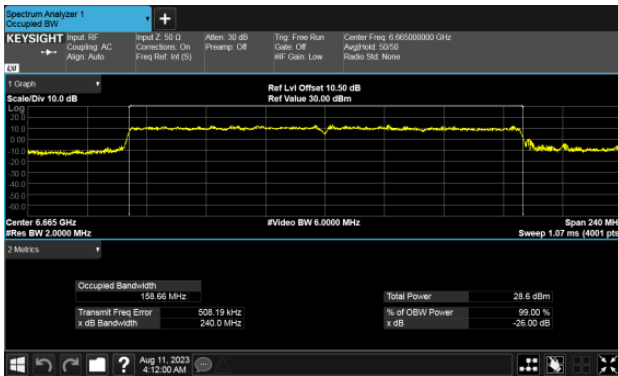

99% Bandwidth
Modulation Type: 802.11ax HE160 CH143
ANT A

ANT B