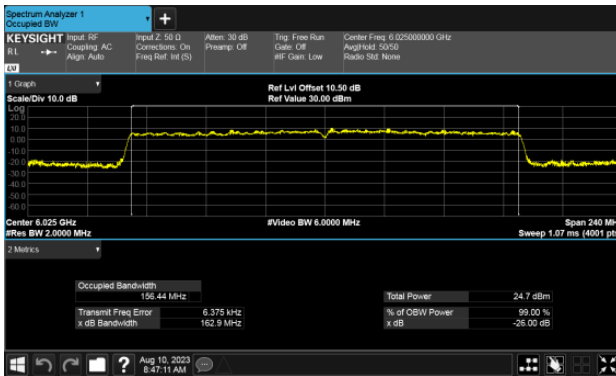

99% Bandwidth
Modulation Type: 802.11ax HE80 CH87
ANT A

ANT B

99% Bandwidth
Modulation Type: 802.11ax HE160 CH15
ANT A

Modulation Type: 802.11ax HE160 CH47
ANT A

ANT B

ANT B

99% Bandwidth
Modulation Type: 802.11ax HE160 CH79
ANT A