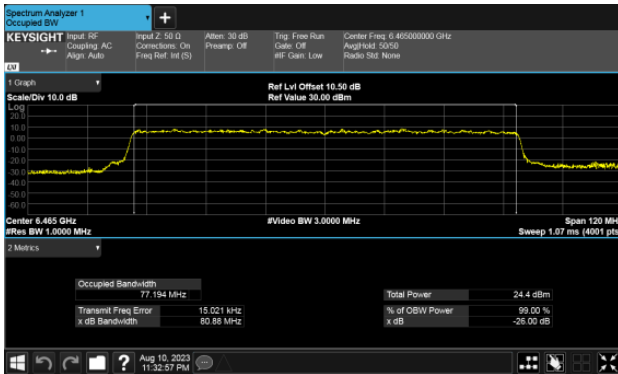

26dB Bandwidth
Modulation Type: 802.11ax HE80 CH103
ANT A

ANT B

26dB Bandwidth U-NII-7
Modulation Type: 802.11ax HE20 CH117
ANT A

Modulation Type: 802.11ax HE20 CH149
ANT A

ANT B

ANT B

26dB Bandwidth
Modulation Type: 802.11ax HE20 CH181
ANT A