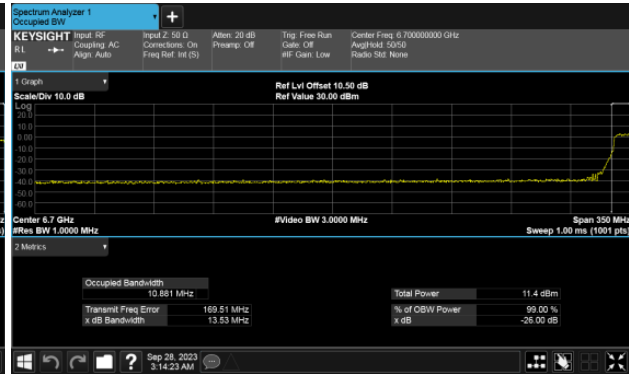

ANT B

ANT B

26dB Bandwidth Extends across 6525MHz band
Modulation Type: 802.11ax HE160 CH111
ANT A

ANT B

26dB Bandwidth Within 6525-6875MHz band
Modulation Type: 802.11ax HE20 CH185
ANT A

Modulation Type: 802.11ax HE40 CH187
ANT A

ANT B

ANT B

26dB Bandwidth Within 6525-6875MHz band
Modulation Type: 802.11ax HE80 CH183
ANT A

Modulation Type: 802.11ax HE160 CH175
ANT A

ANT B

ANT B

26dB Bandwidth Extends across 6875MHz band
Modulation Type: 802.11ax HE20 CH185
ANT A