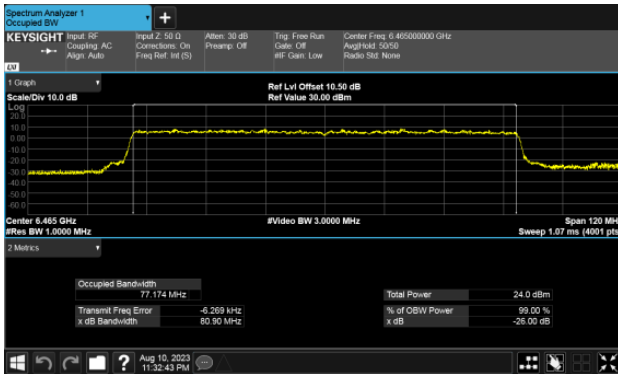

Modulation Type: 802.11ax HE40 CH107
ANT A

ANT B

ANT B

99% Bandwidth
Modulation Type: 802.11ax HE80 CH103
ANT A

ANT B

99% Bandwidth U-NII-7
Modulation Type: 802.11ax HE20 CH117
ANT A

Modulation Type: 802.11ax HE20 CH149
ANT A