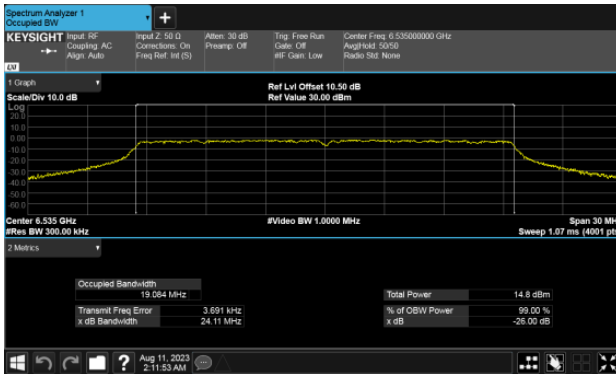

26dB Bandwidth
Modulation Type: 802.11ax HE80 CH103
ANT A

ANT B

26dB Bandwidth U-NII-7
Modulation Type: 802.11ax HE20 CH117
ANT A

Modulation Type: 802.11ax HE20 CH149
ANT A

ANT B

ANT B

26dB Bandwidth
Modulation Type: 802.11ax HE20 CH181
ANT A