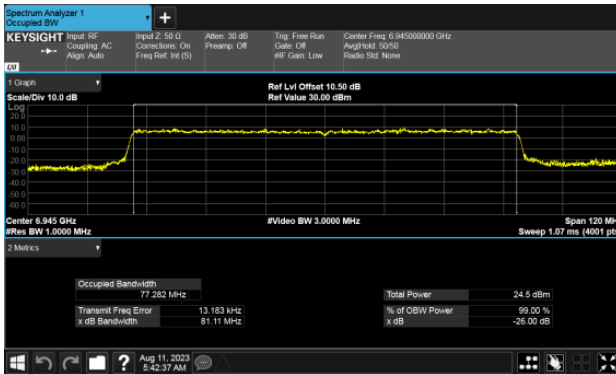

ANT B

ANT B

99% Bandwidth
Modulation Type: 802.11ax HE80 CH199
ANT A

Modulation Type: 802.11ax HE80 CH215
ANT A

ANT B

ANT B