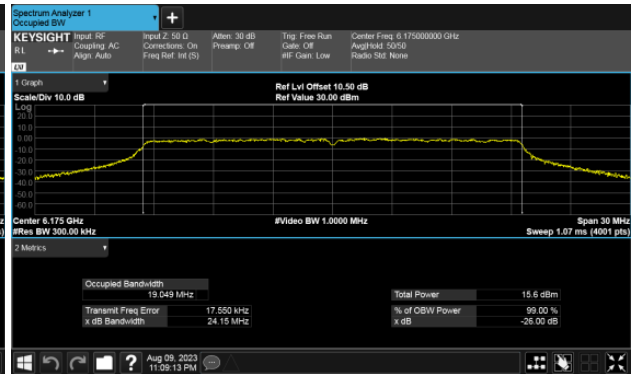

Modulation Type: 802.11ax HE20 CH45
ANT A