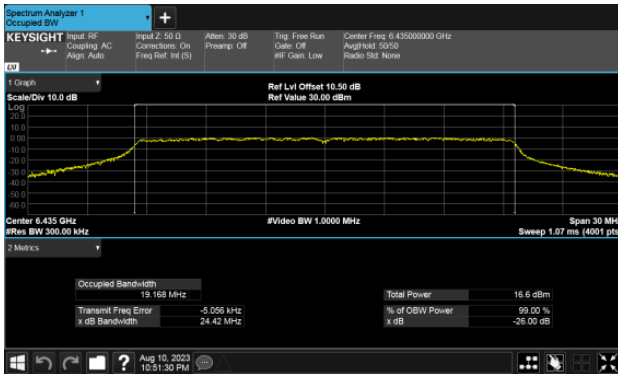

99% Bandwidth U-NII-6
Modulation Type: 802.11ax HE20 CH97
ANT A