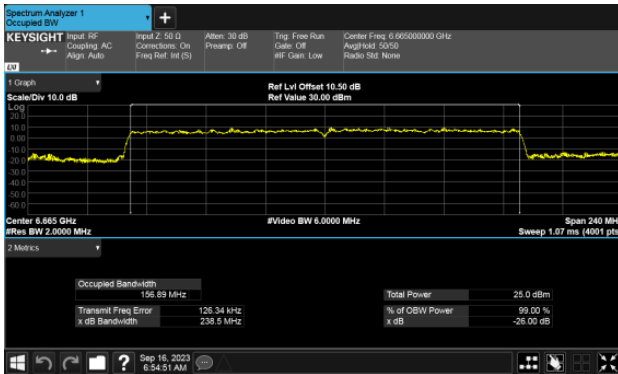

Modulation Type: 802.11ax HE80 CH167
ANT A

ANT B

ANT B

26dB Bandwidth
Modulation Type: 802.11ax HE160 CH143
ANT A

ANT B

26dB Bandwidth U-NII-8
Modulation Type: 802.11ax HE20 CH209
ANT A

Modulation Type: 802.11ax HE20 CH209
ANT A