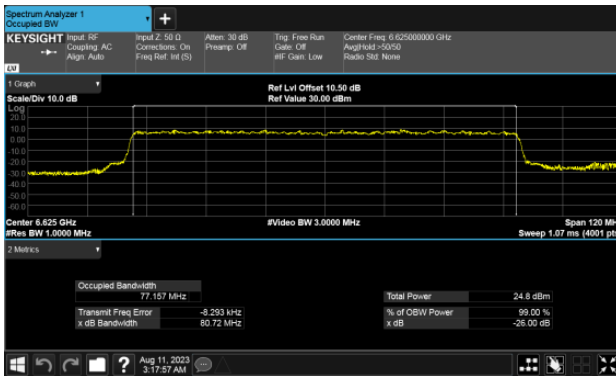

26dB Bandwidth
Modulation Type: 802.11ax HE80 CH135
ANT A

Modulation Type: 802.11ax HE80 CH167
ANT A

ANT B

ANT B