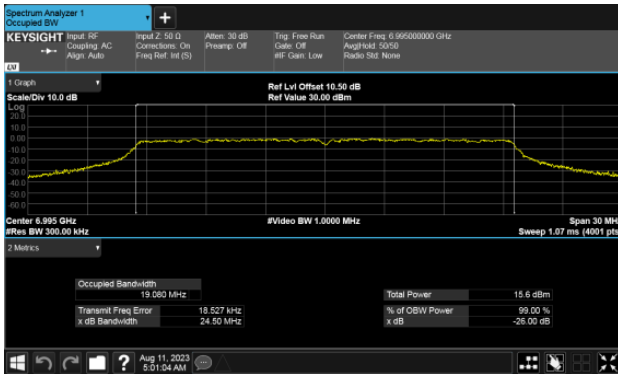

Modulation Type: 802.11ax HE80 CH167
ANT A

ANT B

ANT B

26dB Bandwidth
Modulation Type: 802.11ax HE160 CH143
ANT A

ANT B

26dB Bandwidth U-NII-8
Modulation Type: 802.11ax HE20 CH209
ANT A

Modulation Type: 802.11ax HE20 CH209
ANT A