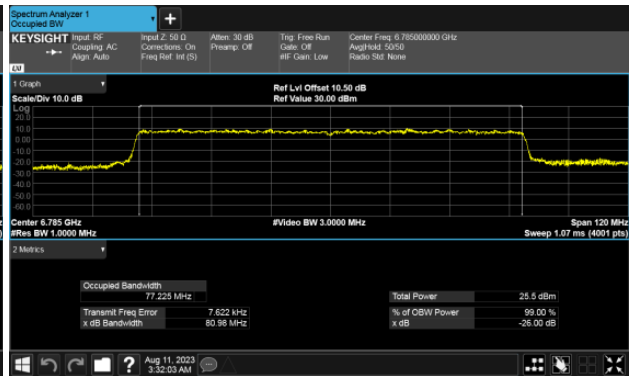

99% Bandwidth
Modulation Type: 802.11ax HE40 CH179
ANT A

ANT B

99% Bandwidth
Modulation Type: 802.11ax HE80 CH135
ANT A

Modulation Type: 802.11ax HE80 CH167
ANT A

ANT B

ANT B

99% Bandwidth
Modulation Type: 802.11ax HE160 CH143
ANT A