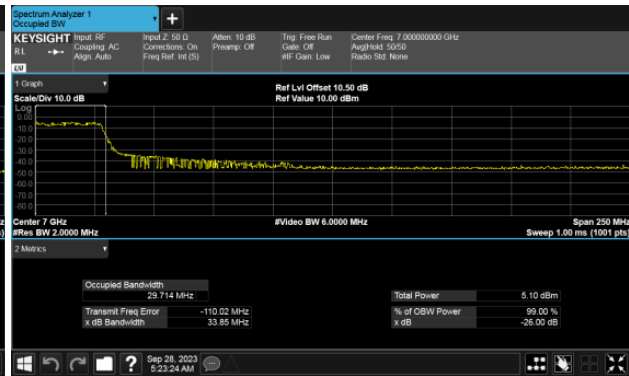

Modulation Type: 802.11ax HE40 CH187
ANT A

ANT B

ANT B

26dB Bandwidth Extends across 6875MHz band
Modulation Type: 802.11ax HE80 CH183
ANT A

Modulation Type: 802.11ax HE160 CH175
ANT A

ANT B

ANT B

99% Bandwidth U-NII-5
Modulation Type: 802.11ax HE20 CH01
ANT A