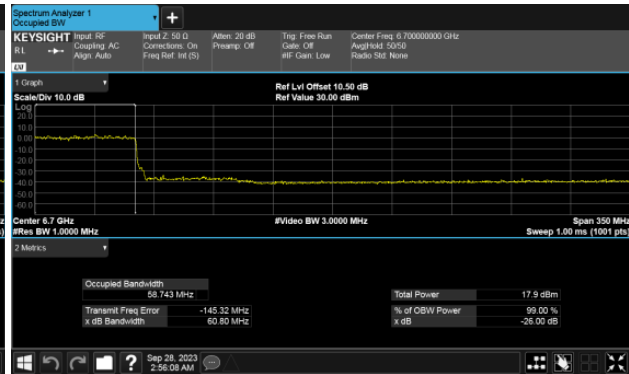

ANT B

26dB Bandwidth Within 6425-6525MHz band
Modulation Type: 802.11ax HE160 CH111
ANT A

ANT B

26dB Bandwidth Extends across 6525MHz band
Modulation Type: 802.11ax HE40 CH115
ANT A

Modulation Type: 802.11ax HE80 CH119
ANT A