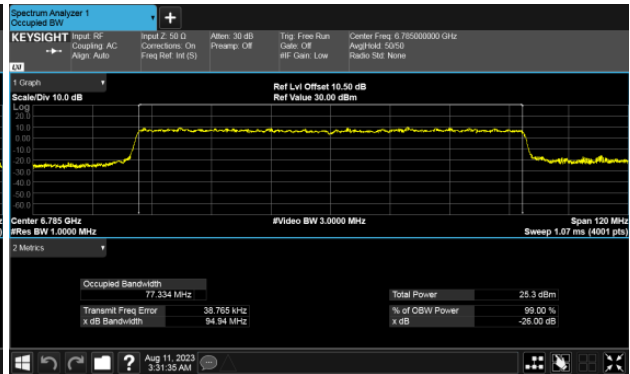

99% Bandwidth
Modulation Type: 802.11ax HE40 CH179
ANT A

ANT B

99% Bandwidth
Modulation Type: 802.11ax HE80 CH135
ANT A

Modulation Type: 802.11ax HE80 CH167
ANT A

ANT B

ANT B

99% Bandwidth
Modulation Type: 802.11ax HE160 CH143
ANT A