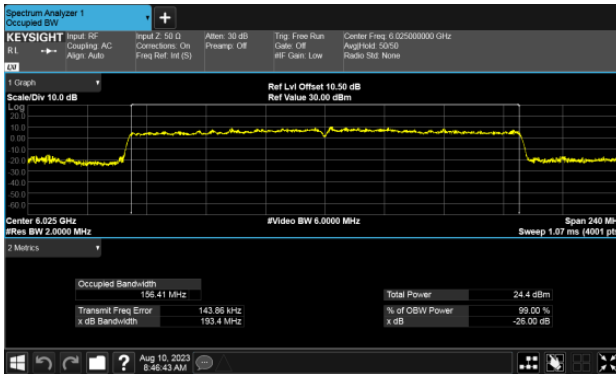

99% Bandwidth
Modulation Type: 802.11ax HE80 CH87
ANT A

ANT B

99% Bandwidth
Modulation Type: 802.11ax HE160 CH15
ANT A

Modulation Type: 802.11ax HE160 CH47
ANT A

ANT B

ANT B

99% Bandwidth
Modulation Type: 802.11ax HE160 CH79
ANT A