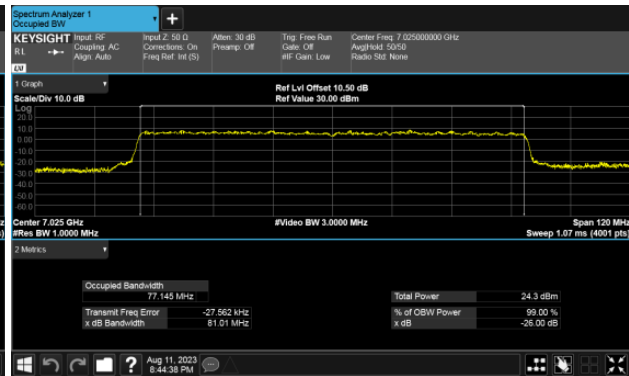

26dB Bandwidth
Modulation Type: 802.11ax HE80 CH199
ANT A

Modulation Type: 802.11ax HE80 CH215
ANT A

ANT B

ANT B