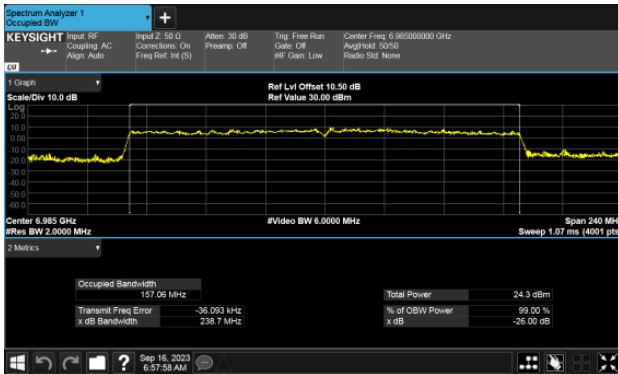

26dB Bandwidth
Modulation Type: 802.11ax HE160 CH207
ANT A