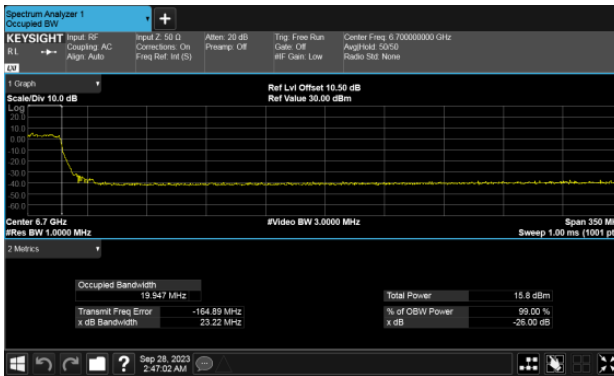

ANT B

26dB Bandwidth Within 6425-6525MHz band
Modulation Type: 802.11ax HE160 CH111
ANT A

ANT B

26dB Bandwidth Extends across 6525MHz band
Modulation Type: 802.11ax HE40 CH115
ANT A

Modulation Type: 802.11ax HE80 CH119
ANT A

ANT B

ANT B

26dB Bandwidth Extends across 6525MHz band
Modulation Type: 802.11ax HE160 CH111
ANT A

ANT B

26dB Bandwidth Within 6525-6875MHz band
Modulation Type: 802.11ax HE20 CH185
ANT A

Modulation Type: 802.11ax HE40 CH187
ANT A