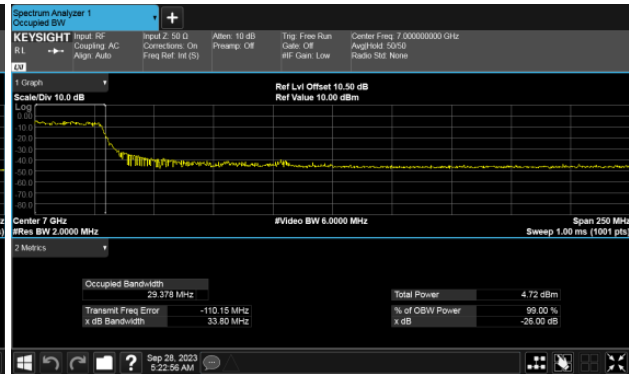

Modulation Type: 802.11ax HE40 CH187
ANT A

ANT B

ANT B

26dB Bandwidth Extends across 6875MHz band
Modulation Type: 802.11ax HE80 CH183
ANT A

Modulation Type: 802.11ax HE160 CH175
ANT A

ANT B

ANT B

99% Bandwidth U-NII-5
Modulation Type: 802.11ax HE20 CH01
ANT A