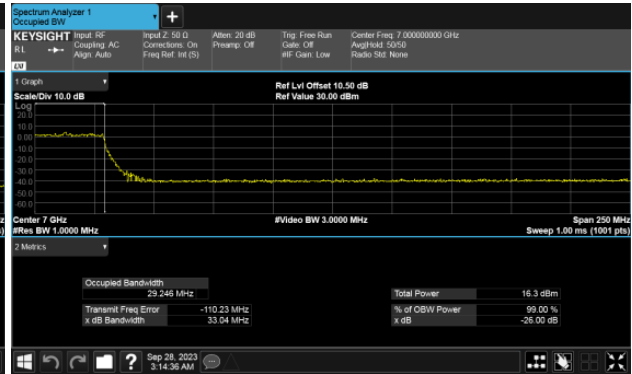

26dB Bandwidth Extends across 6875MHz band
Modulation Type: 802.11ax HE20 CH185
ANT A

Modulation Type: 802.11ax HE40 CH187
ANT A

ANT B

ANT B