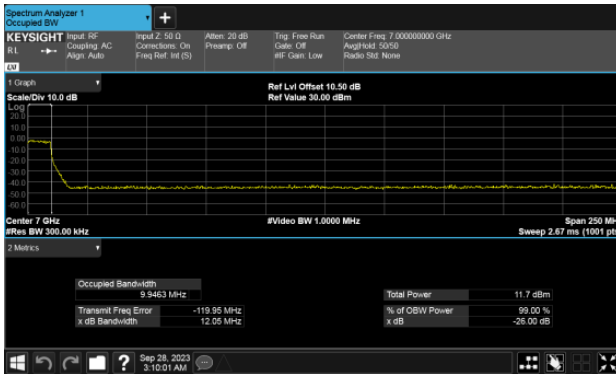

26dB Bandwidth Extends across 6875MHz band
Modulation Type: 802.11ax HE20 CH185
ANT A

Modulation Type: 802.11ax HE40 CH187
ANT A