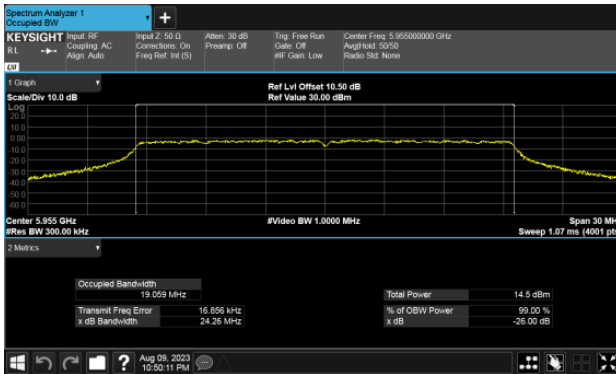

Modulation Type: 802.11ax HE40 CH187
ANT A

ANT B

ANT B

26dB Bandwidth Extends across 6875MHz band
Modulation Type: 802.11ax HE80 CH183
ANT A

Modulation Type: 802.11ax HE160 CH175
ANT A

ANT B

ANT B

99% Bandwidth U-NII-5
Modulation Type: 802.11ax HE20 CH01
ANT A