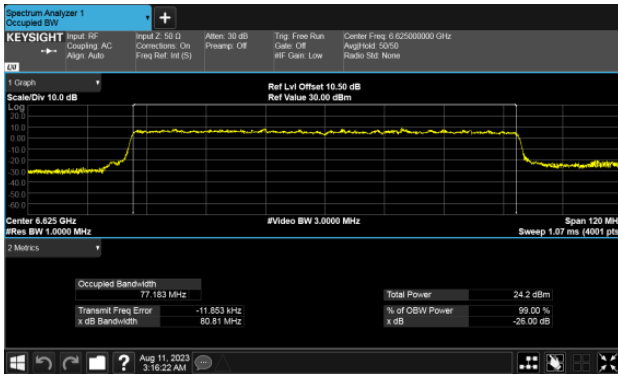

99% Bandwidth
Modulation Type: 802.11ax HE40 CH179
ANT A

ANT B

99% Bandwidth
Modulation Type: 802.11ax HE80 CH135
ANT A

Modulation Type: 802.11ax HE80 CH167
ANT A

ANT B

ANT B

99% Bandwidth
Modulation Type: 802.11ax HE160 CH143
ANT A