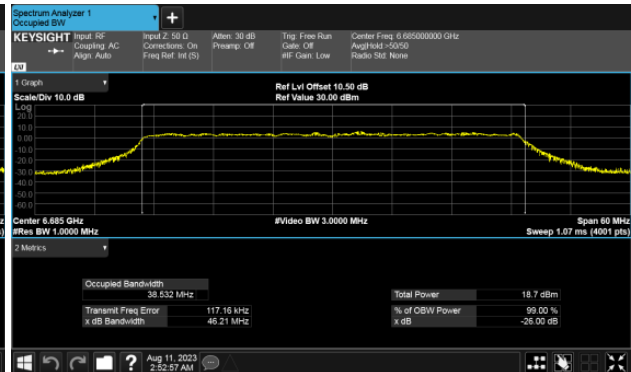

26dB Bandwidth
Modulation Type: 802.11ax HE40 CH123
ANT A

Modulation Type: 802.11ax HE40 CH147
ANT A