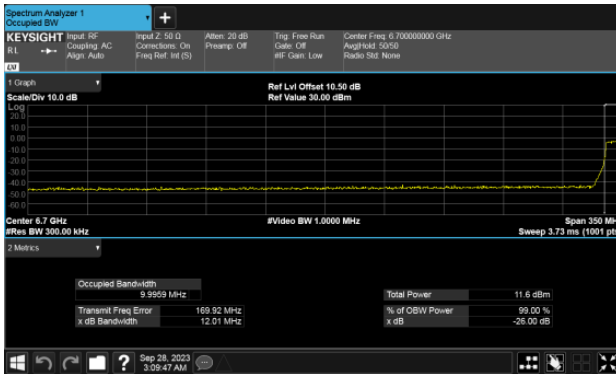

ANT B

ANT B

26dB Bandwidth Extends across 6525MHz band
Modulation Type: 802.11ax HE160 CH111
ANT A

ANT B

26dB Bandwidth Within 6525-6875MHz band
Modulation Type: 802.11ax HE20 CH185
ANT A

Modulation Type: 802.11ax HE40 CH187
ANT A