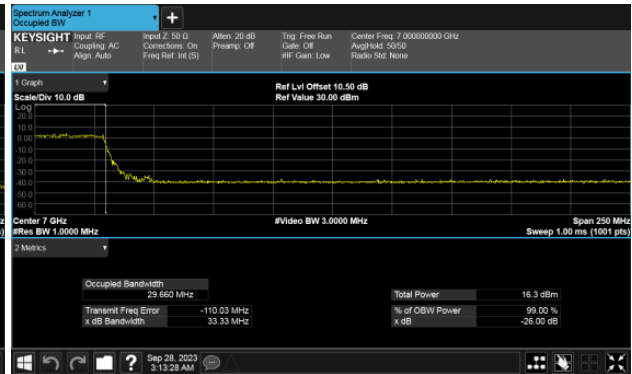

26dB Bandwidth Extends across 6875MHz band
Modulation Type: 802.11ax HE20 CH185
ANT A

Modulation Type: 802.11ax HE40 CH187
ANT A