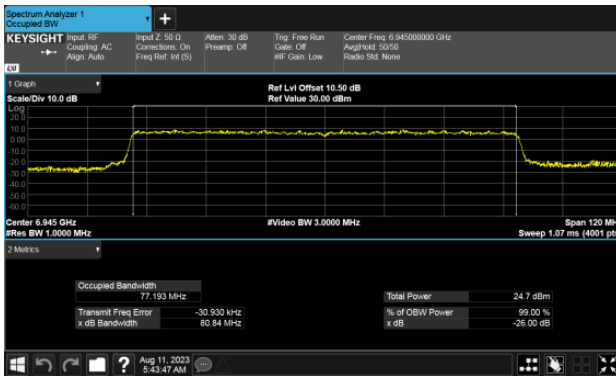

26dB Bandwidth
Modulation Type: 802.11ax HE80 CH199
ANT A

Modulation Type: 802.11ax HE80 CH215
ANT A

ANT B

ANT B