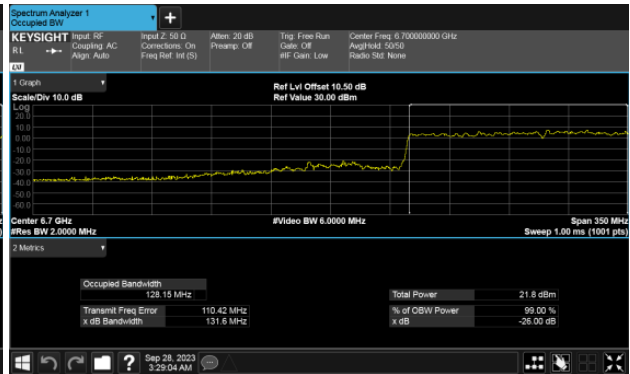

ANT B

ANT B

26dB Bandwidth Within 6525-6875MHz band
Modulation Type: 802.11ax HE80 CH183
ANT A

Modulation Type: 802.11ax HE160 CH175
ANT A

ANT B

ANT B

26dB Bandwidth Extends across 6875MHz band
Modulation Type: 802.11ax HE20 CH185
ANT A