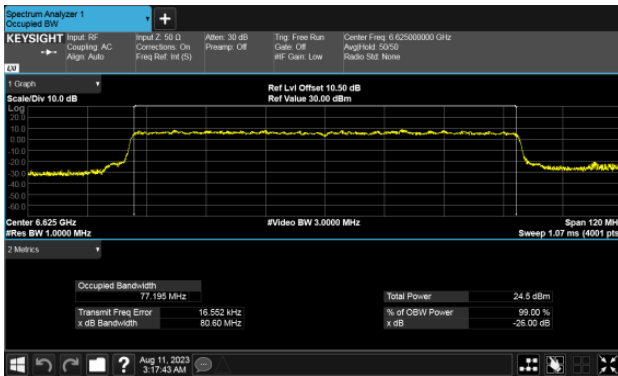

99% Bandwidth
Modulation Type: 802.11ax HE40 CH179
ANT A

ANT B

99% Bandwidth
Modulation Type: 802.11ax HE80 CH135
ANT A

Modulation Type: 802.11ax HE80 CH167
ANT A

ANT B

ANT B

99% Bandwidth
Modulation Type: 802.11ax HE160 CH143
ANT A