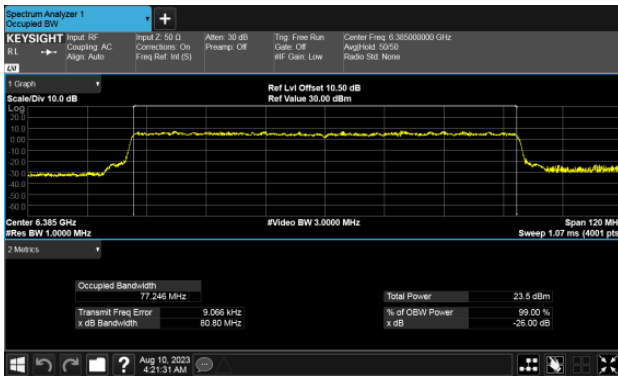

99% Bandwidth
Modulation Type: 802.11ax HE80 CH87
ANT A

ANT B