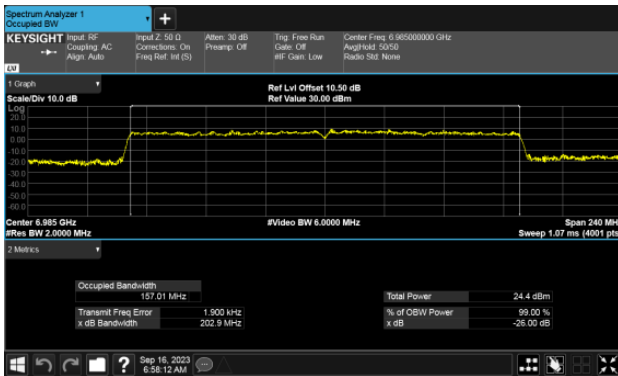

ANT B

ANT B

26dB Bandwidth
Modulation Type: 802.11ax HE160 CH207
ANT A

ANT B

26dB Bandwidth Within 6425-6525MHz band
Modulation Type: 802.11ax HE40 CH115
ANT A

Modulation Type: 802.11ax HE80 CH119
ANT A

ANT B