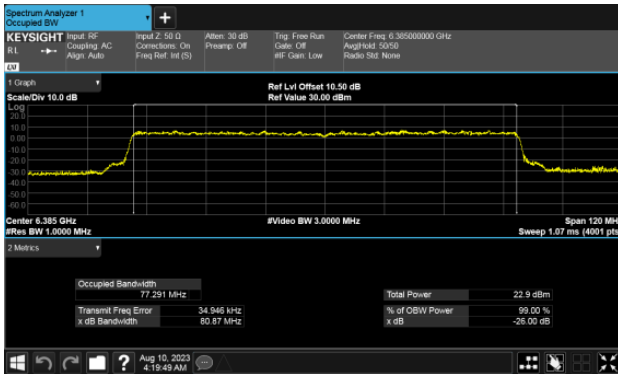

99% Bandwidth
Modulation Type: 802.11ax HE80 CH87
ANT A