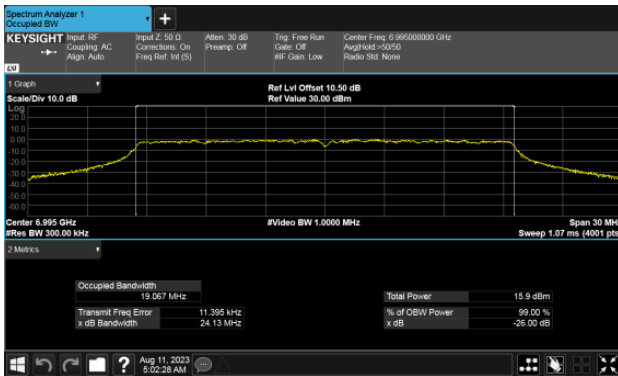

26dB Bandwidth U-NII-8
Modulation Type: 802.11ax HE20 CH209
ANT A

Modulation Type: 802.11ax HE20 CH209
ANT A

ANT B

ANT B