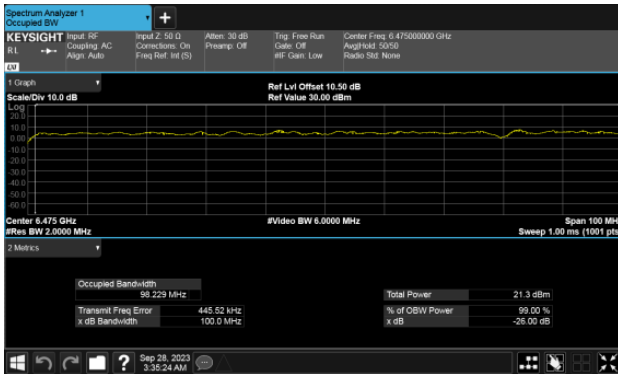

26dB Bandwidth Within 6425-6525MHz band
Modulation Type: 802.11ax HE160 CH111
ANT A