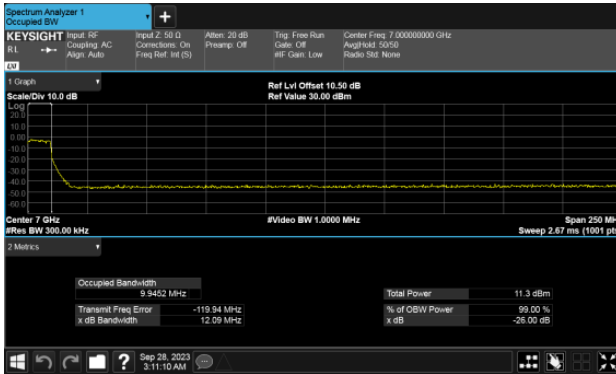

26dB Bandwidth Extends across 6875MHz band
Modulation Type: 802.11ax HE20 CH185
ANT A

Modulation Type: 802.11ax HE40 CH187
ANT A

ANT B

ANT B