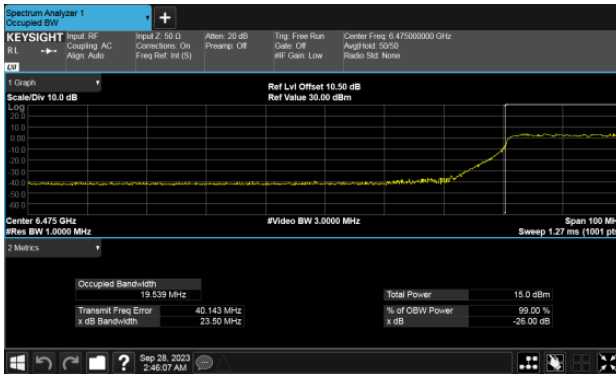

ANT B

ANT B

26dB Bandwidth
Modulation Type: 802.11ax HE160 CH207
ANT A

ANT B

26dB Bandwidth Within 6425-6525MHz band
Modulation Type: 802.11ax HE40 CH115
ANT A

Modulation Type: 802.11ax HE80 CH119
ANT A

ANT B