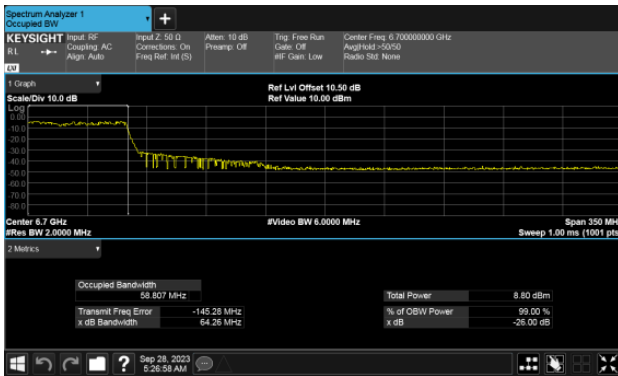

ANT B

ANT B

26dB Bandwidth Extends across 6525MHz band
Modulation Type: 802.11ax HE160 CH111
ANT A

ANT B

26dB Bandwidth Within 6525-6875MHz band
Modulation Type: 802.11ax HE20 CH185
ANT A

Modulation Type: 802.11ax HE40 CH187
ANT A

ANT B

ANT B

26dB Bandwidth Within 6525-6875MHz band
Modulation Type: 802.11ax HE80 CH183
ANT A

Modulation Type: 802.11ax HE160 CH175
ANT A

ANT B

ANT B

26dB Bandwidth Extends across 6875MHz band
Modulation Type: 802.11ax HE20 CH185
ANT A