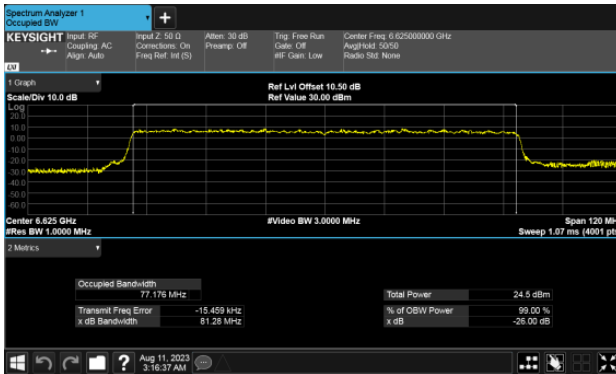

26dB Bandwidth
Modulation Type: 802.11ax HE80 CH135
ANT A

Modulation Type: 802.11ax HE80 CH167
ANT A