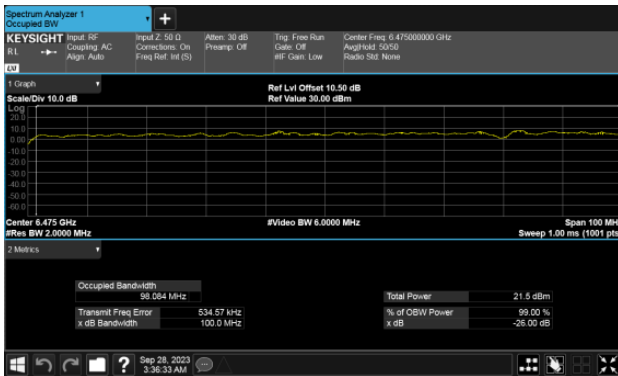

ANT B

26dB Bandwidth Within 6425-6525MHz band
Modulation Type: 802.11ax HE160 CH111
ANT A

ANT B

26dB Bandwidth Extends across 6525MHz band
Modulation Type: 802.11ax HE40 CH115
ANT A

Modulation Type: 802.11ax HE80 CH119
ANT A