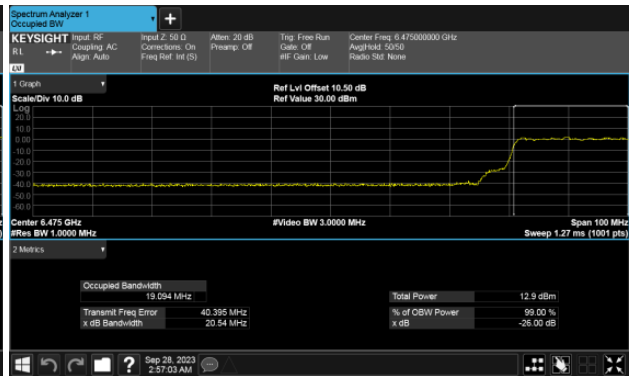

26dB Bandwidth Within 6425-6525MHz band
Modulation Type: 802.11ax HE40 CH115
ANT A

Modulation Type: 802.11ax HE80 CH119
ANT A

ANT B

ANT B