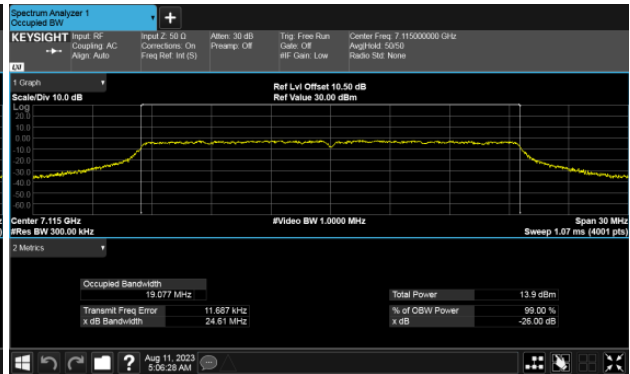

99% Bandwidth U-NII-8
Modulation Type: 802.11ax HE20 CH209
ANT A

Modulation Type: 802.11ax HE20 CH209
ANT A