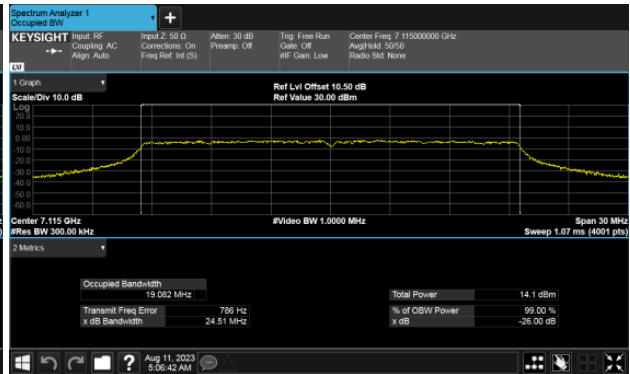

Modulation Type: 802.11ax HE80 CH167
ANT A

ANT B

ANT B

26dB Bandwidth
Modulation Type: 802.11ax HE160 CH143
ANT A

ANT B

26dB Bandwidth U-NII-8
Modulation Type: 802.11ax HE20 CH209
ANT A

Modulation Type: 802.11ax HE20 CH209
ANT A