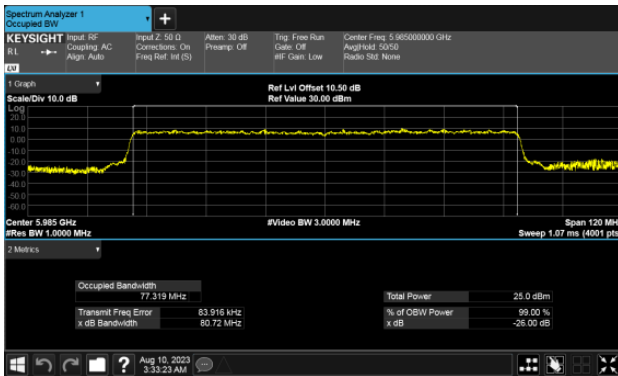

ANT B

ANT B

99% Bandwidth
Modulation Type: 802.11ax HE40 CH91
ANT A

ANT B

99% Bandwidth
Modulation Type: 802.11ax HE80 CH07
ANT A

Modulation Type: 802.11ax HE80 CH39
ANT A

ANT B

ANT B