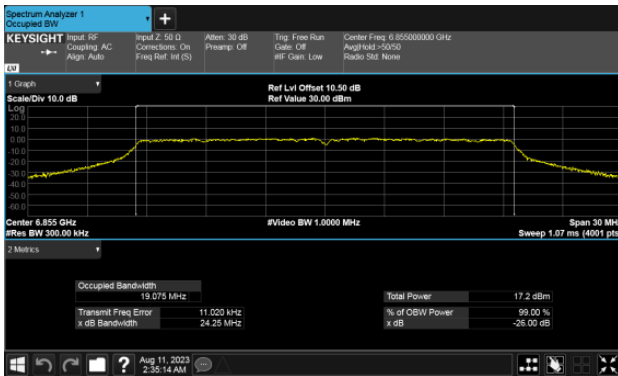

26dB Bandwidth
Modulation Type: 802.11ax HE20 CH181
ANT A

ANT B