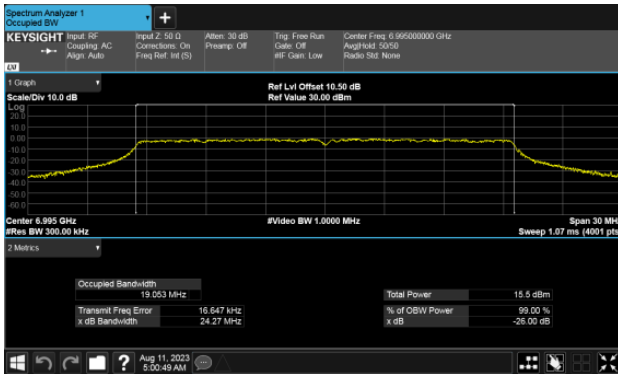

99% Bandwidth U-NII-8
Modulation Type: 802.11ax HE20 CH209
ANT A

Modulation Type: 802.11ax HE20 CH209
ANT A