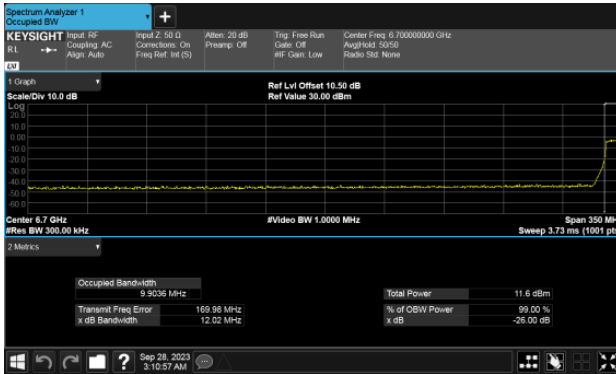

ANT B

ANT B

26dB Bandwidth Extends across 6525MHz band
Modulation Type: 802.11ax HE160 CH111
ANT A

ANT B

26dB Bandwidth Within 6525-6875MHz band
Modulation Type: 802.11ax HE20 CH185
ANT A

Modulation Type: 802.11ax HE40 CH187
ANT A

ANT B

ANT B

26dB Bandwidth Within 6525-6875MHz band
Modulation Type: 802.11ax HE80 CH183
ANT A

Modulation Type: 802.11ax HE160 CH175
ANT A

ANT B

ANT B

26dB Bandwidth Extends across 6875MHz band
Modulation Type: 802.11ax HE20 CH185
ANT A