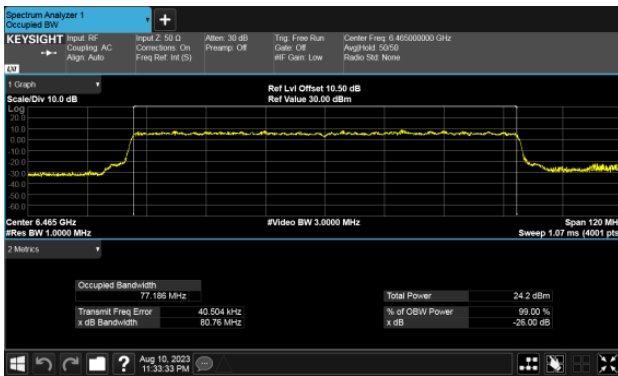

Modulation Type: 802.11ax HE40 CH107
ANT A

ANT B

ANT B

99% Bandwidth
Modulation Type: 802.11ax HE80 CH103
ANT A

ANT B

99% Bandwidth U-NII-7
Modulation Type: 802.11ax HE20 CH117
ANT A

Modulation Type: 802.11ax HE20 CH149
ANT A