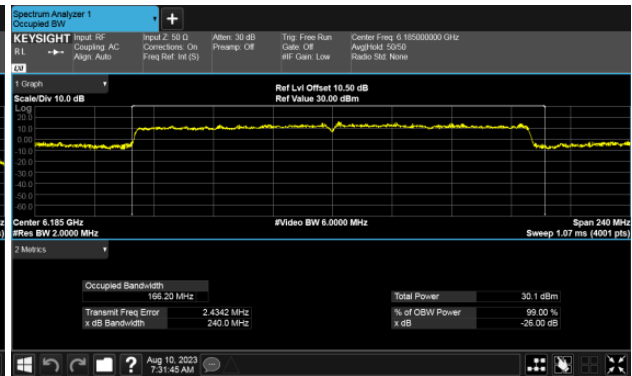

99% Bandwidth
Modulation Type: 802.11ax HE80 CH87
ANT A

ANT B

99% Bandwidth
Modulation Type: 802.11ax HE160 CH15
ANT A

Modulation Type: 802.11ax HE160 CH47
ANT A

ANT B

ANT B

99% Bandwidth
Modulation Type: 802.11ax HE160 CH79
ANT A