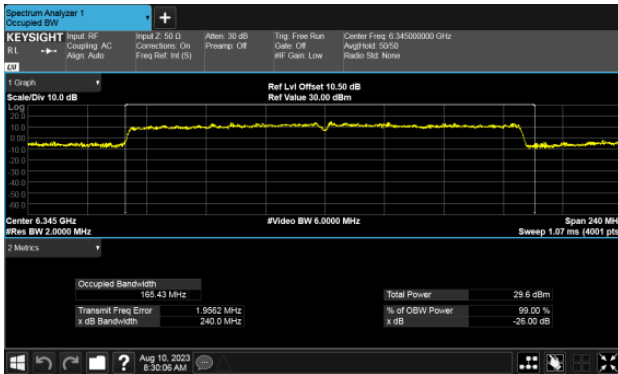

99% Bandwidth
Modulation Type: 802.11ax HE80 CH87
ANT A

ANT B

99% Bandwidth
Modulation Type: 802.11ax HE160 CH15
ANT A

Modulation Type: 802.11ax HE160 CH47
ANT A

ANT B

ANT B

99% Bandwidth
Modulation Type: 802.11ax HE160 CH79
ANT A