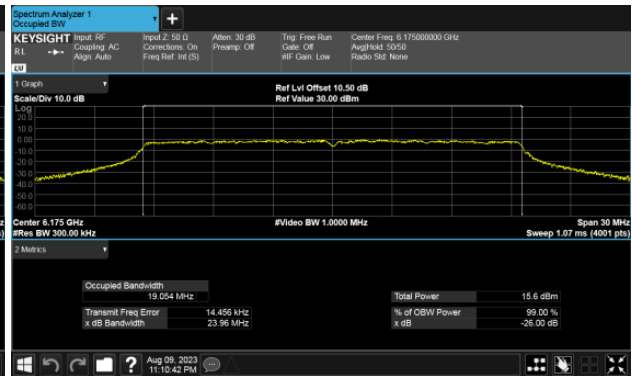

99% Bandwidth U-NII-5
Modulation Type: 802.11ax HE20 CH01
ANT A

Modulation Type: 802.11ax HE20 CH45
ANT A

ANT B

ANT B