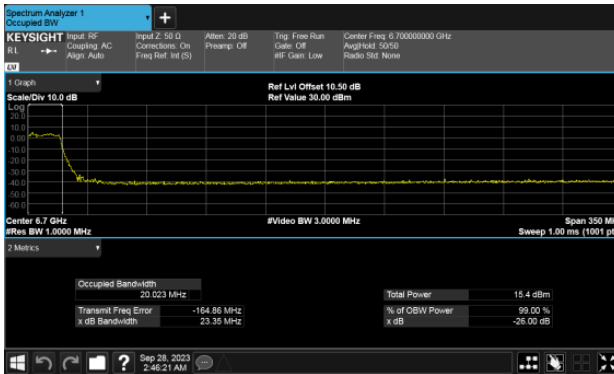

ANT B

26dB Bandwidth Within 6425-6525MHz band
Modulation Type: 802.11ax HE160 CH111
ANT A

ANT B

26dB Bandwidth Extends across 6525MHz band
Modulation Type: 802.11ax HE40 CH115
ANT A

Modulation Type: 802.11ax HE80 CH119
ANT A