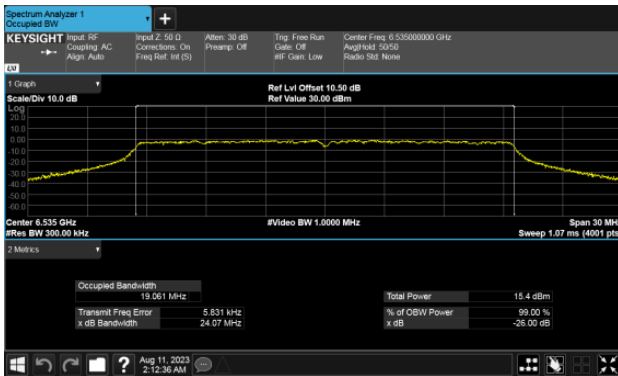

99% Bandwidth U-NII-7
Modulation Type: 802.11ax HE20 CH117
ANT A

Modulation Type: 802.11ax HE20 CH149
ANT A

ANT B

ANT B