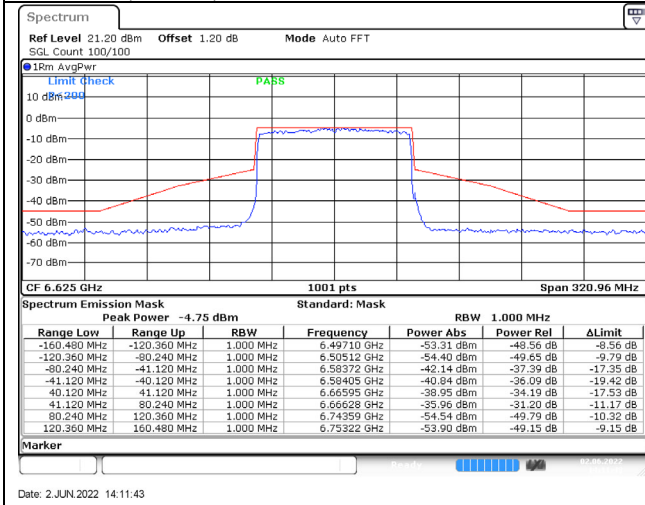

Date: 2 JUN 2022 14:09:17

Date: 2 JUN 2022 14:07:39

802.11ax (80MHz) / 6545MHz / Chain C / NSS-4

Date: 2 JUN 2022 14:11:43

802.11ax (80MHz) / 6545MHz / Chain D / NSS-4

Date: 2 JUN 2022 14:12:23

802.11ax (80MHz) / 6625MHz / Chain A / NSS-4

Date: 2 JUN 2022 14:13:00

802.11ax (80MHz) / 6625MHz / Chain B / NSS-4

Date: 2 JUN 2022 14:13:52

802.11ax (80MHz) / 6625MHz / Chain C / NSS-4

802.11ax (80MHz) / 6625MHz / Chain D / NSS-4

Date: 2 JUN 2022 14:21:42