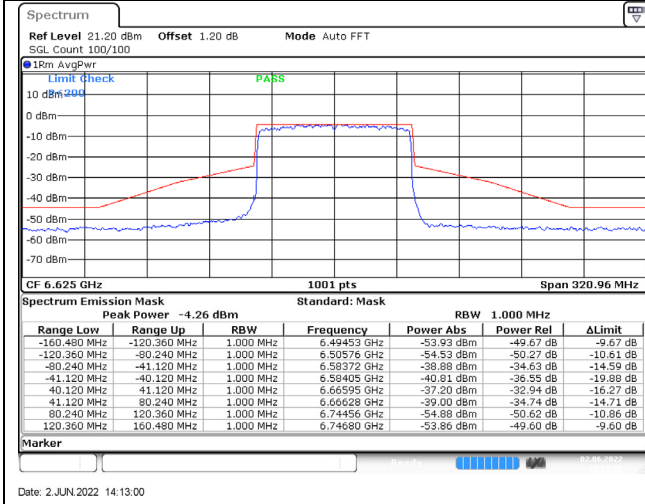

Date: 2 JUN 2022 14:09:17

Date: 2 JUN 2022 14:07:39

802.11ax (80MHz) / 6545MHz / Chain C / NSS-4

Date: 2 JUN 2022 14:11:43

802.11ax (80MHz) / 6545MHz / Chain D / NSS-4

Date: 2 JUN 2022 14:12:23

802.11ax (80MHz) / 6625MHz / Chain A / NSS-4

Date: 2 JUN 2022 14:13:00

802.11ax (80MHz) / 6625MHz / Chain B / NSS-4

Date: 2 JUN 2022 14:13:52

802.11ax (80MHz) / 6625MHz / Chain C / NSS-4

802.11ax (80MHz) / 6625MHz / Chain D / NSS-4

Date: 2 JUN 2022 14:21:42