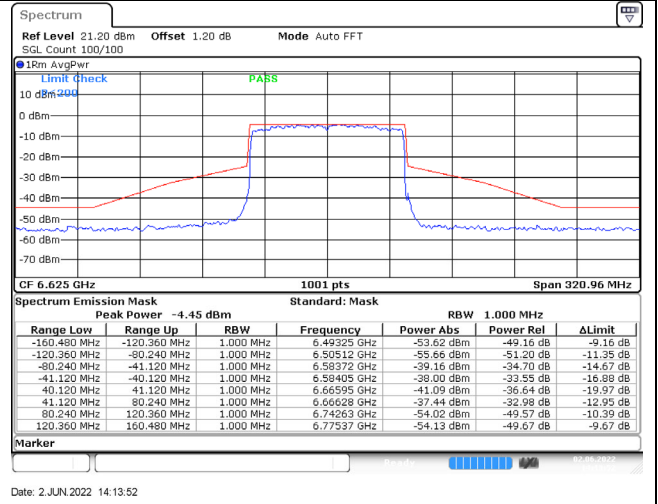

Date: 2 JUN 2022 14:09:17

Date: 2 JUN 2022 14:07:39

802.11ax (80MHz) / 6545MHz / Chain C / NSS-4

Date: 2 JUN 2022 14:11:43

802.11ax (80MHz) / 6545MHz / Chain D / NSS-4

Date: 2 JUN 2022 14:12:23

802.11ax (80MHz) / 6625MHz / Chain A / NSS-4

Date: 2 JUN 2022 14:13:00

802.11ax (80MHz) / 6625MHz / Chain B / NSS-4

Date: 2 JUN 2022 14:13:52

802.11ax (80MHz) / 6625MHz / Chain C / NSS-4

802.11ax (80MHz) / 6625MHz / Chain D / NSS-4

Date: 2 JUN 2022 14:21:42