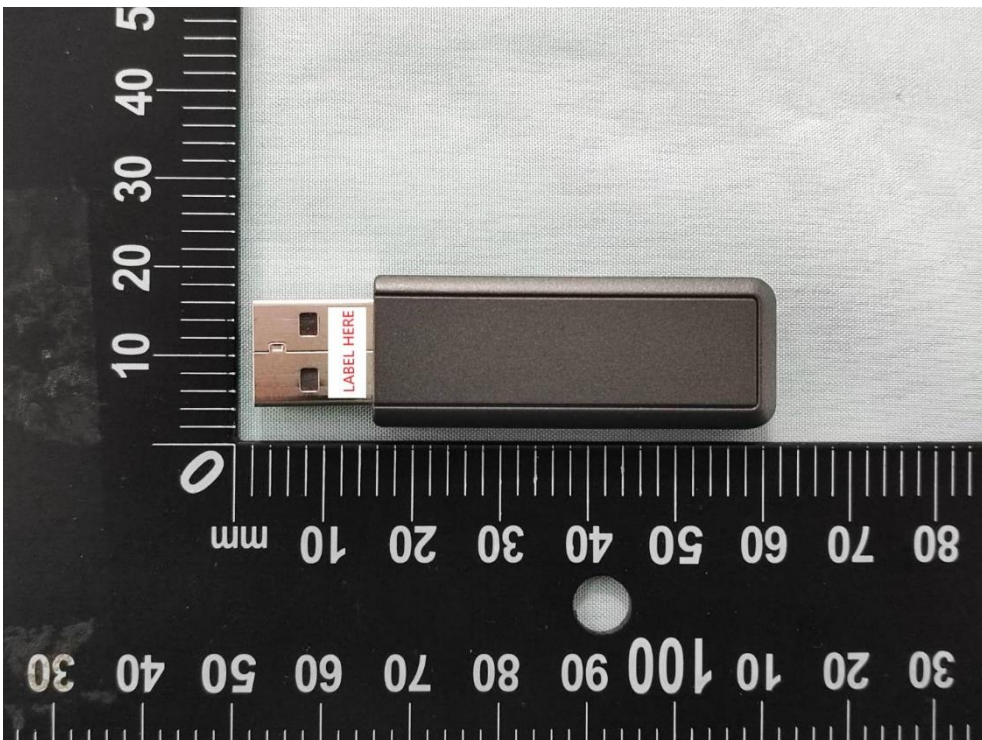

(6) EUT Photo