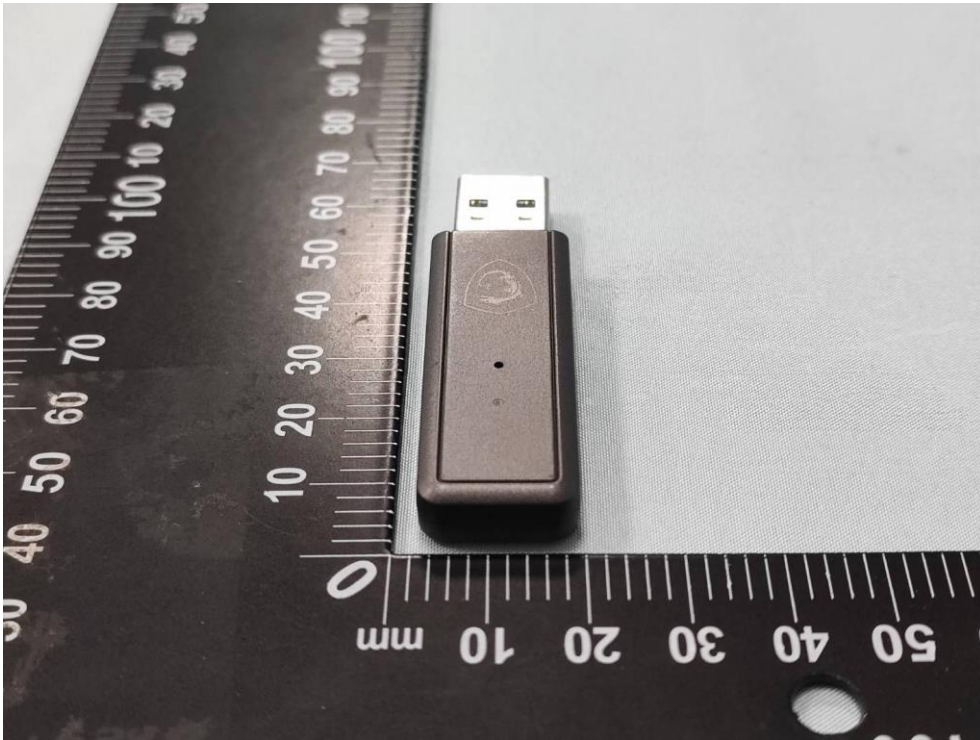

Product: 2.4GHz Dongle

Brand Name: msi

Model Number: GH20WD

External Photograph

(1) EUT Photo

(2) EUT Photo

(3) EUT Photo

(4) EUT Photo

(13) EUT Photo (USB Type C Cable)

(14) EUT Photo (Audio to Microphone)