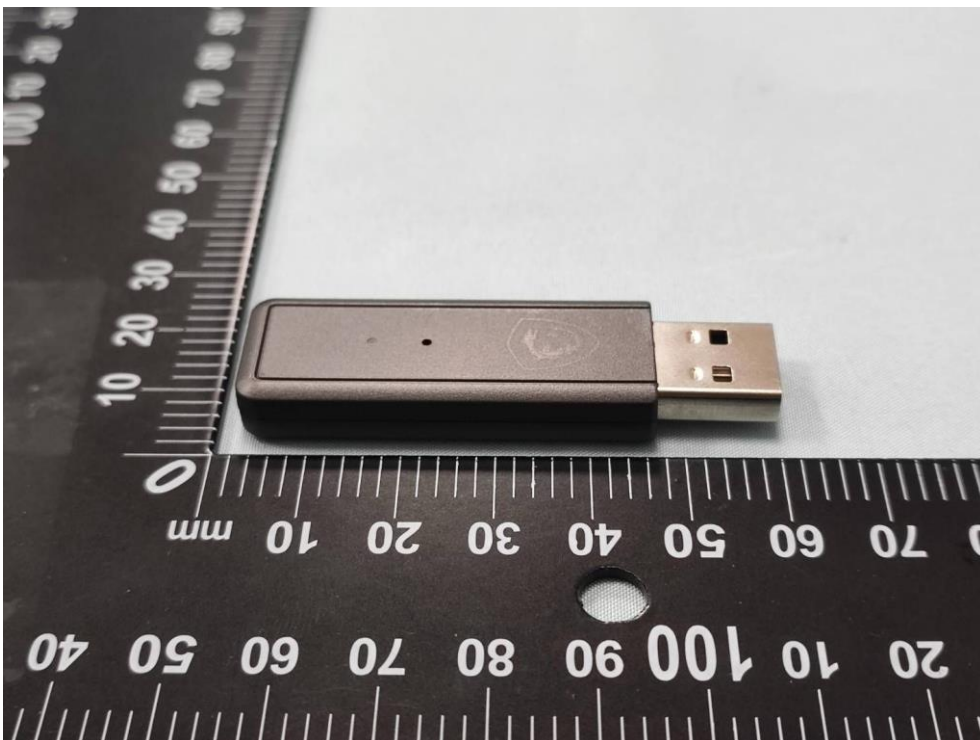

Product: 2.4GHz Dongle

Brand Name: msi

Model Number: GH20WD

External Photograph

(1) EUT Photo

(2) EUT Photo

(3) EUT Photo

(4) EUT Photo

(5) EUT Photo

(6) EUT Photo

(7) EUT Photo

(8) EUT Photo

(9) EUT Photo

(10) EUT Photo

(11) EUT Photo

(12) EUT Photo

(13) EUT Photo (USB Type C Cable)

(14) EUT Photo (Audio to Microphone)