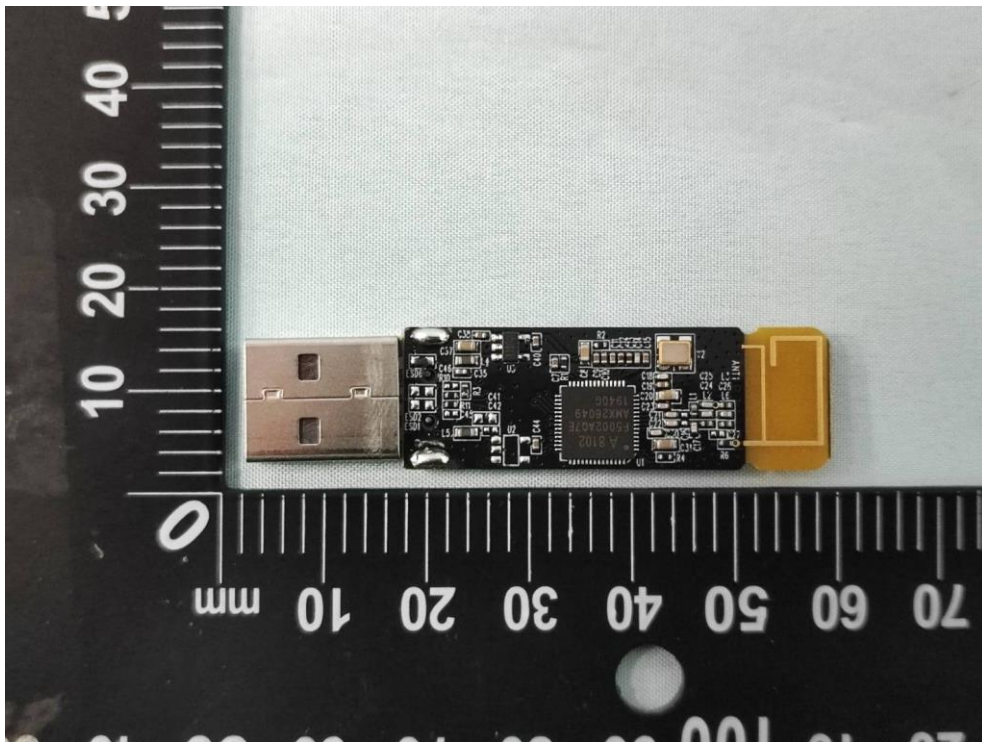

Product: 2.4GHz Dongle

Brand Name: msi

Model Number: GH20WD

Internal Photograph

(1) EUT Photo

(2) EUT Photo

(3) EUT Photo

(4) EUT Photo