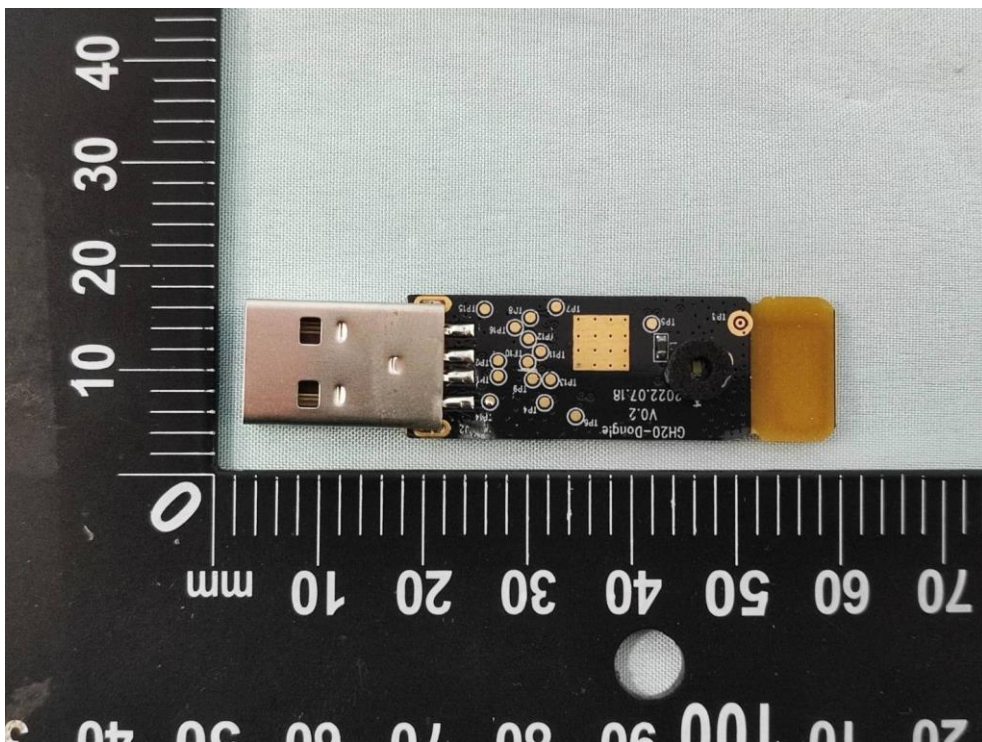

Product: 2.4GHz Dongle

Brand Name: msi

Model Number: GH20WD

Internal Photograph

(1) EUT Photo

(2) EUT Photo

(3) EUT Photo

(4) EUT Photo