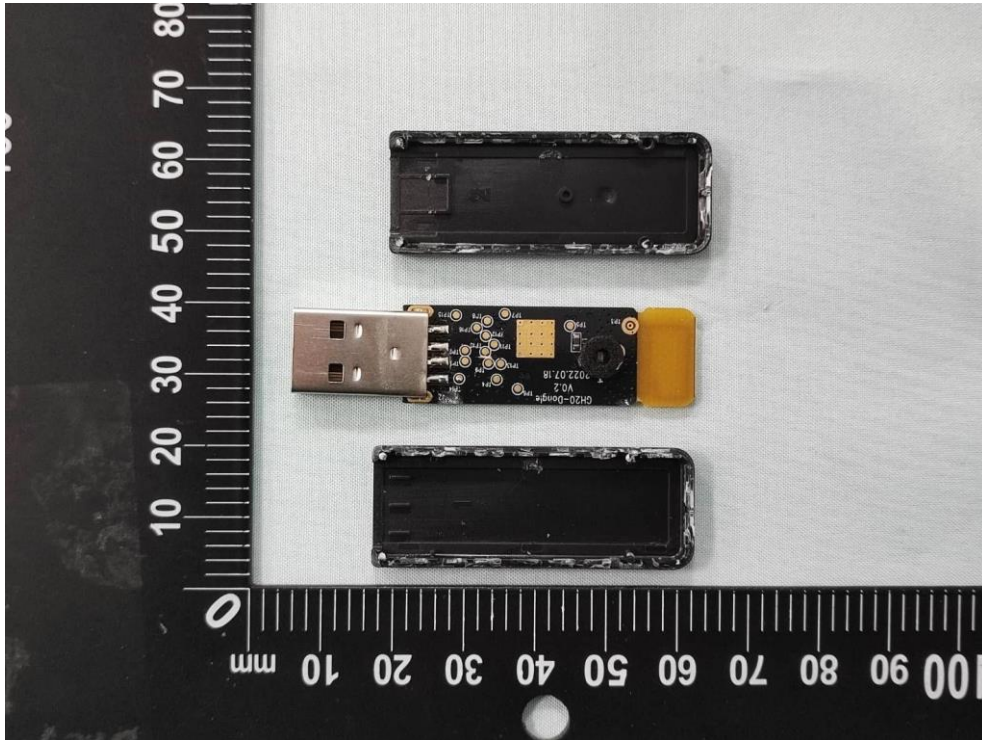

Product: 2.4GHz Dongle

Brand Name: msi

Model Number: GH20WD

Internal Photograph

(1) EUT Photo

(2) EUT Photo

(3) EUT Photo

(4) EUT Photo