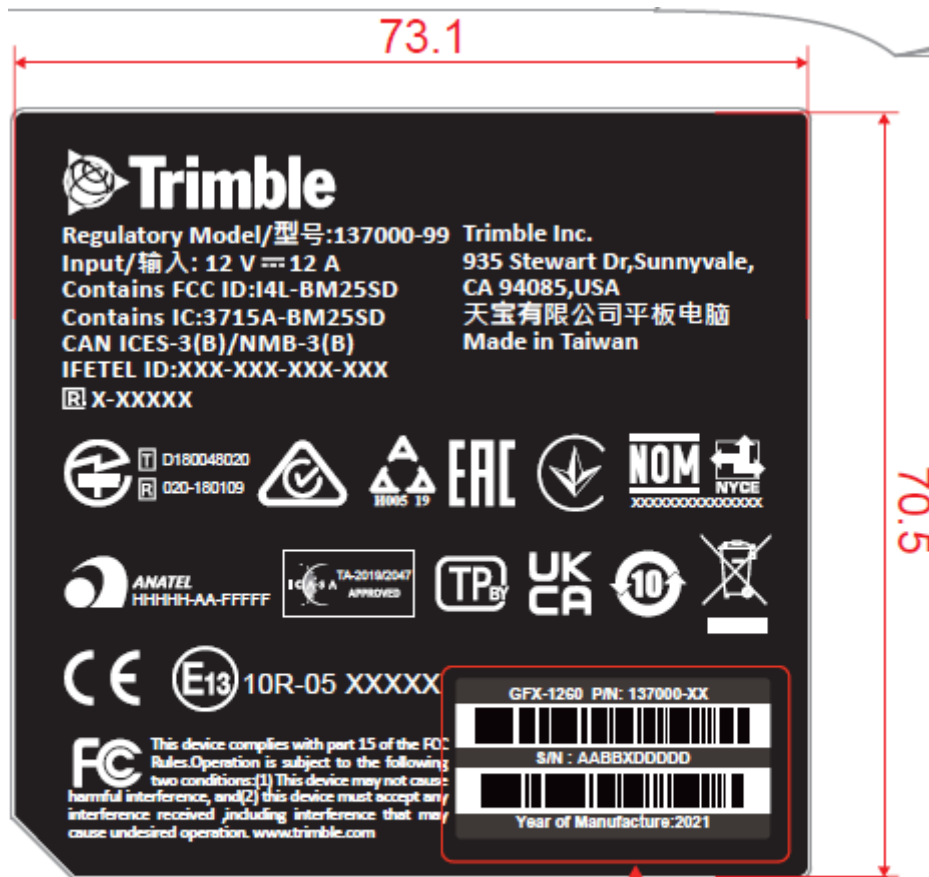

Stick barcode label (32x18mm)
under the mylar label. The text is 4 pt.

Stick barcode label (32x18mm)
under the mylar label. The text is 4 pt.