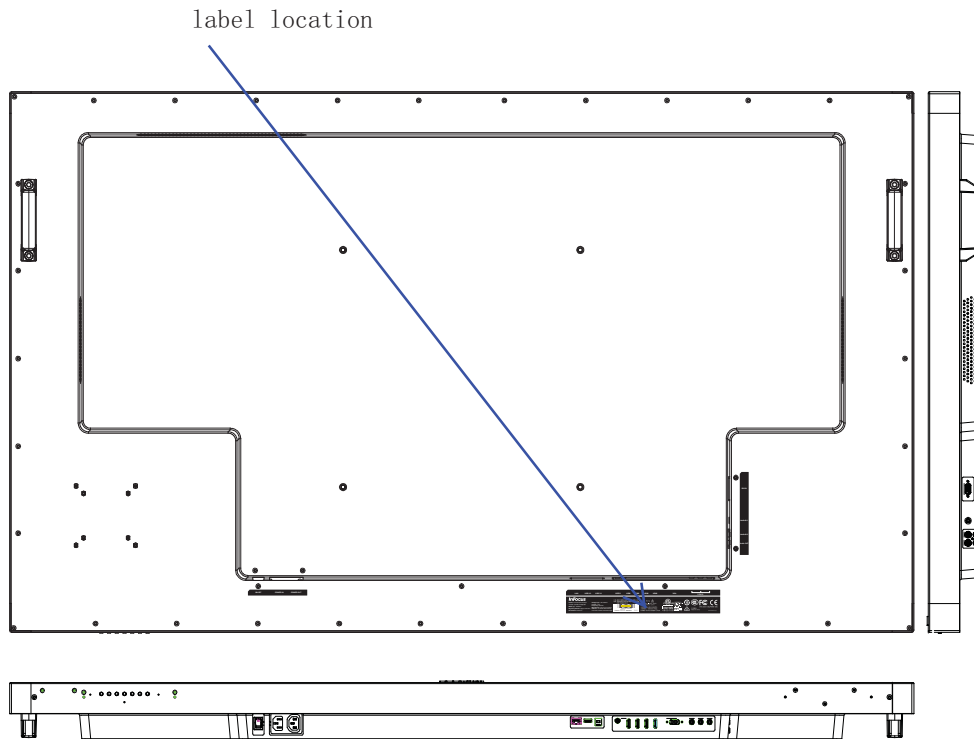

尺寸	260*40mm +/-0.2,R=0.5mm	材質	3M7818
顏色	Background color: Black	表面處理	啞油
	Print color/(文字、Mark): White)	加工工藝	輪轉+模切

1.來料為卷裝，印刷文字頭朝內。外卷包裝（見右上圖示）

DESIGN	NAME	DATE	TITLE
DESIGN	Daty Cao	20150209	LBL SAFETY NA Jtouch65c InFocus
APPROVE	Fian Wang	20150209	MODEL NAME: Jtouch65c PART NO.: 50642P650202H06(A)SW

THIRD ANGLE PROJECTION	SCALE	UNITS: mm
	1:1	SHEET 1 OF 1

<b>Bottom panel (left to right)</b>	
Power switch	Press it to the ON position to turn on the monitor, and press it to the OFF position to turn the monitor off.
Power In	Connect the power cord from the monitor to a power outlet.
Power Out	Connect a power cord from an external soundbar or speakers to the monitor.
LAN	For Lightcast use only. Connect to an Ethernet network.
USB Type A 2.0	For Lightcast use only. Connect a wireless mouse, USB thumb drive or other USB device to this USB Type A 2.0 connector.
USB 3.0 Type B	Connect a Type A to Type B USB cable from the monitor to an external computer in order to use the touchscreen gestures on the monitor.
Video	Connect a composite video cable from the monitor to an external device (such as a VCR or DVD player).
HDMI	Connect an HDMI cable from the monitor to an HDMI external device (such as a VCR or DVD player).
HDMI	Connect an HDMI cable from the monitor to an HDMI external device (such as a VCR or DVD player).
HDMI	Connect an HDMI cable from the monitor to an HDMI external device (such as a VCR or DVD player).
HDMI	Connect an HDMI cable from the monitor to an HDMI external device (such as a VCR or DVD player).