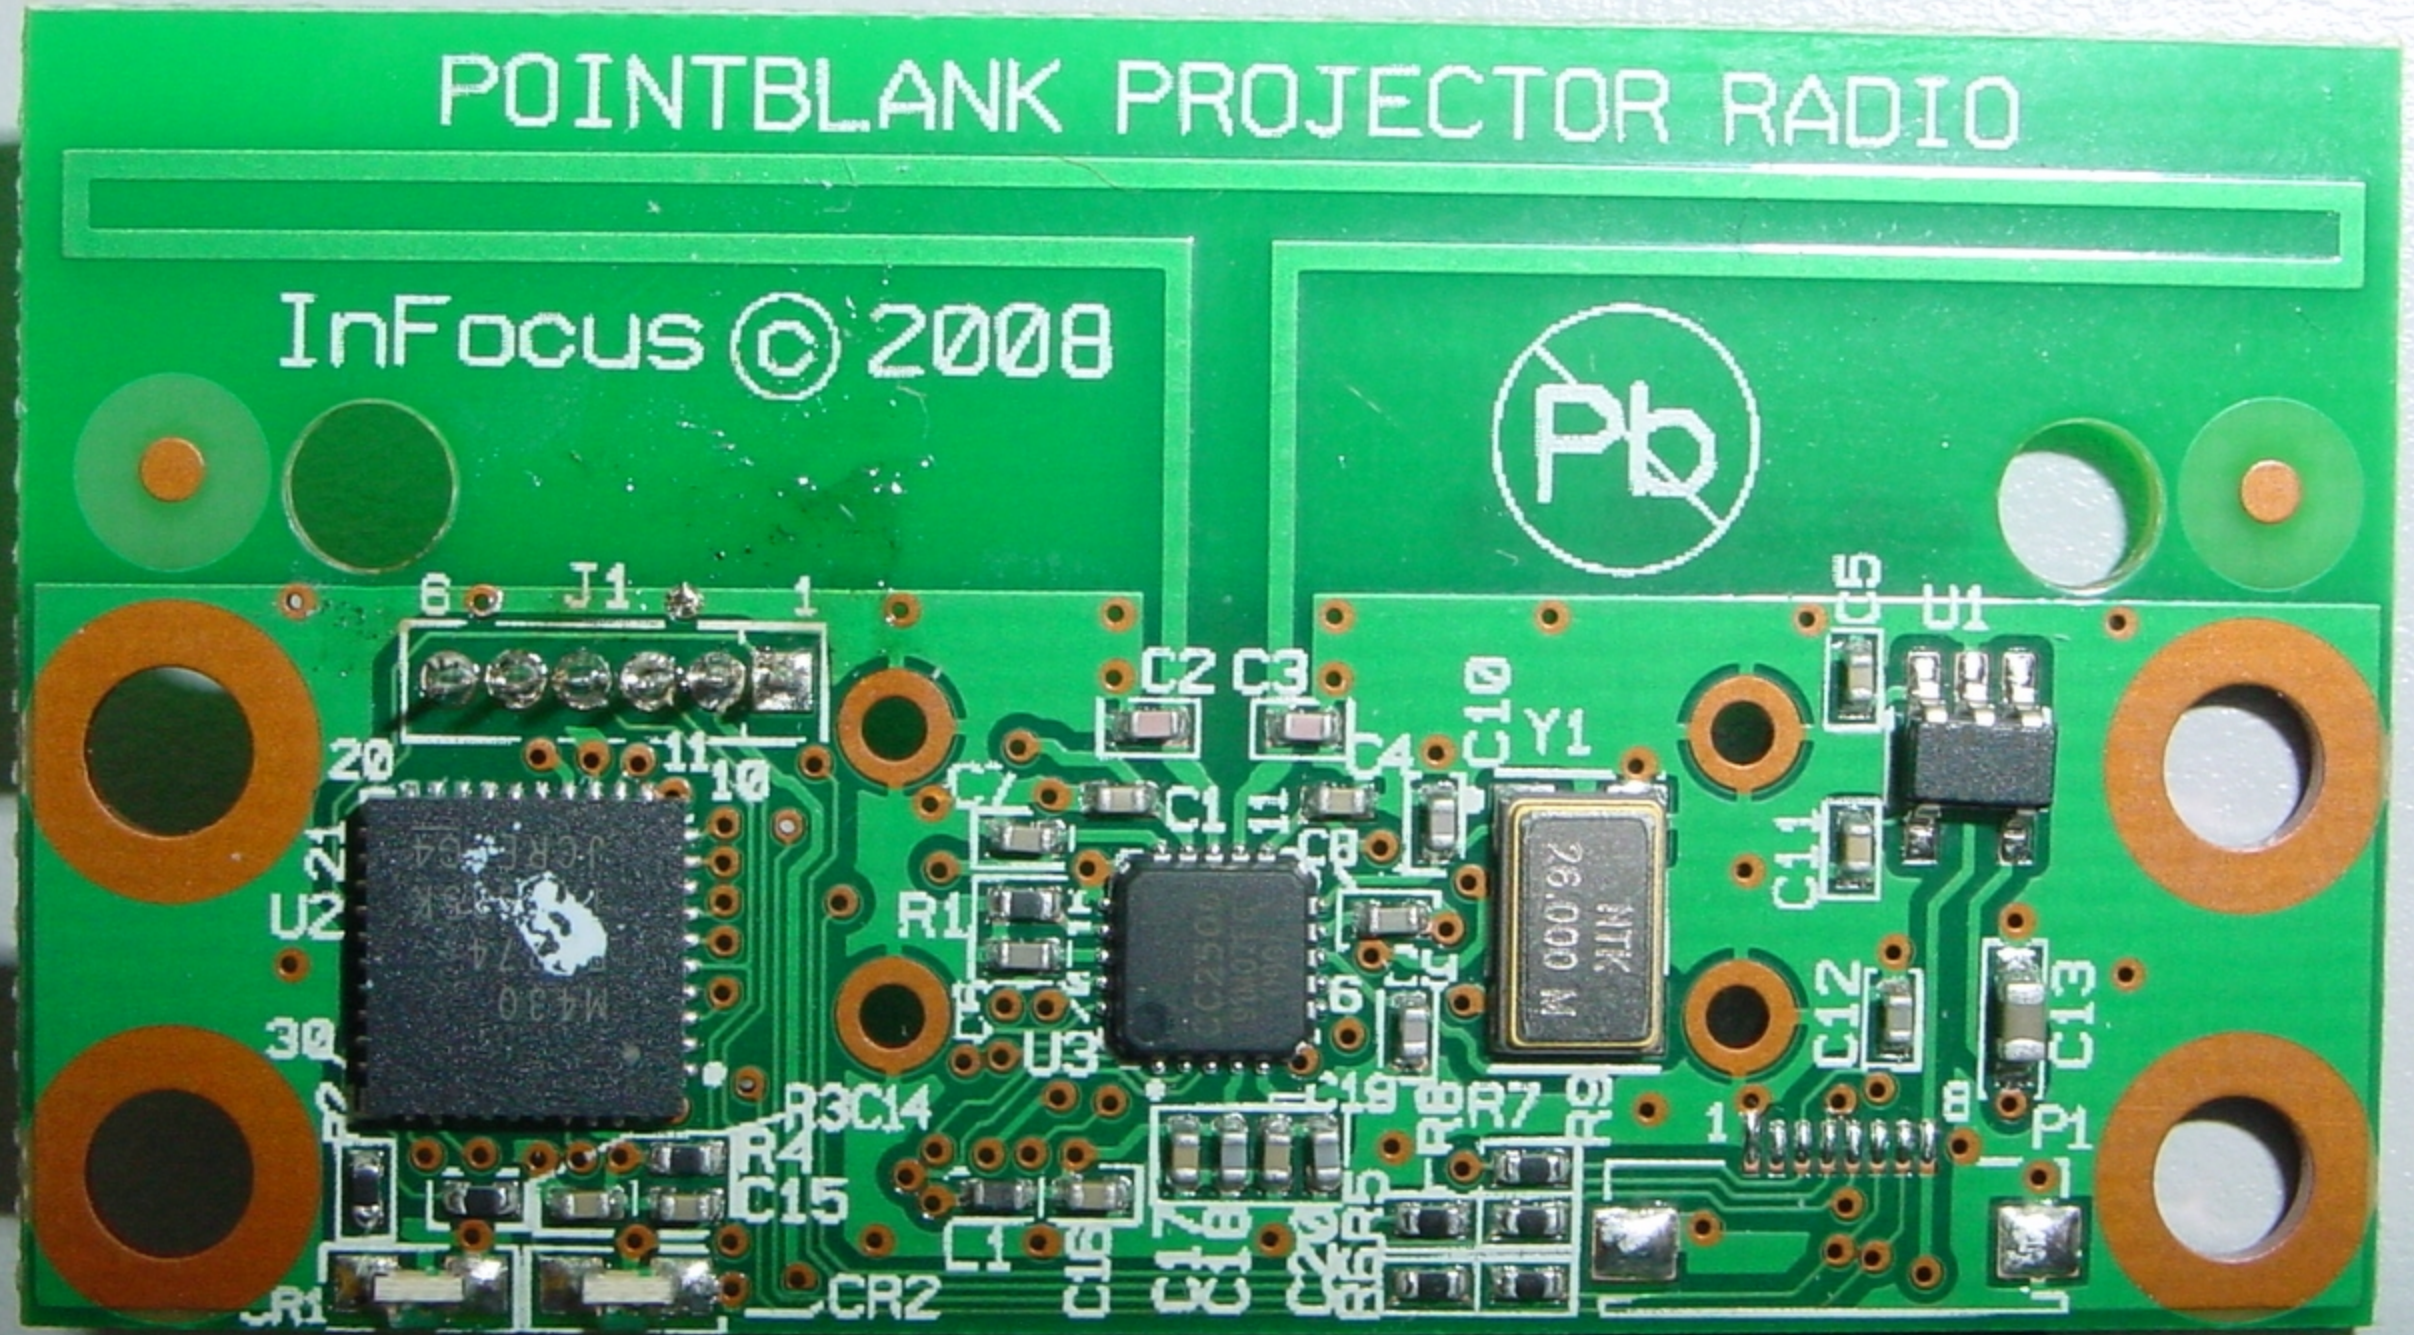

POINTBLANK PROJECTOR RADIO

InFocus © 2008

POINTBLANK PROJECTOR RADIO

InFocus © 2008

AVUS

E238400 ▲

HXF-S 94U-0

00.8CW11G001

REV:B

410-2345-10

P500

1

8

P1P3

P1P2