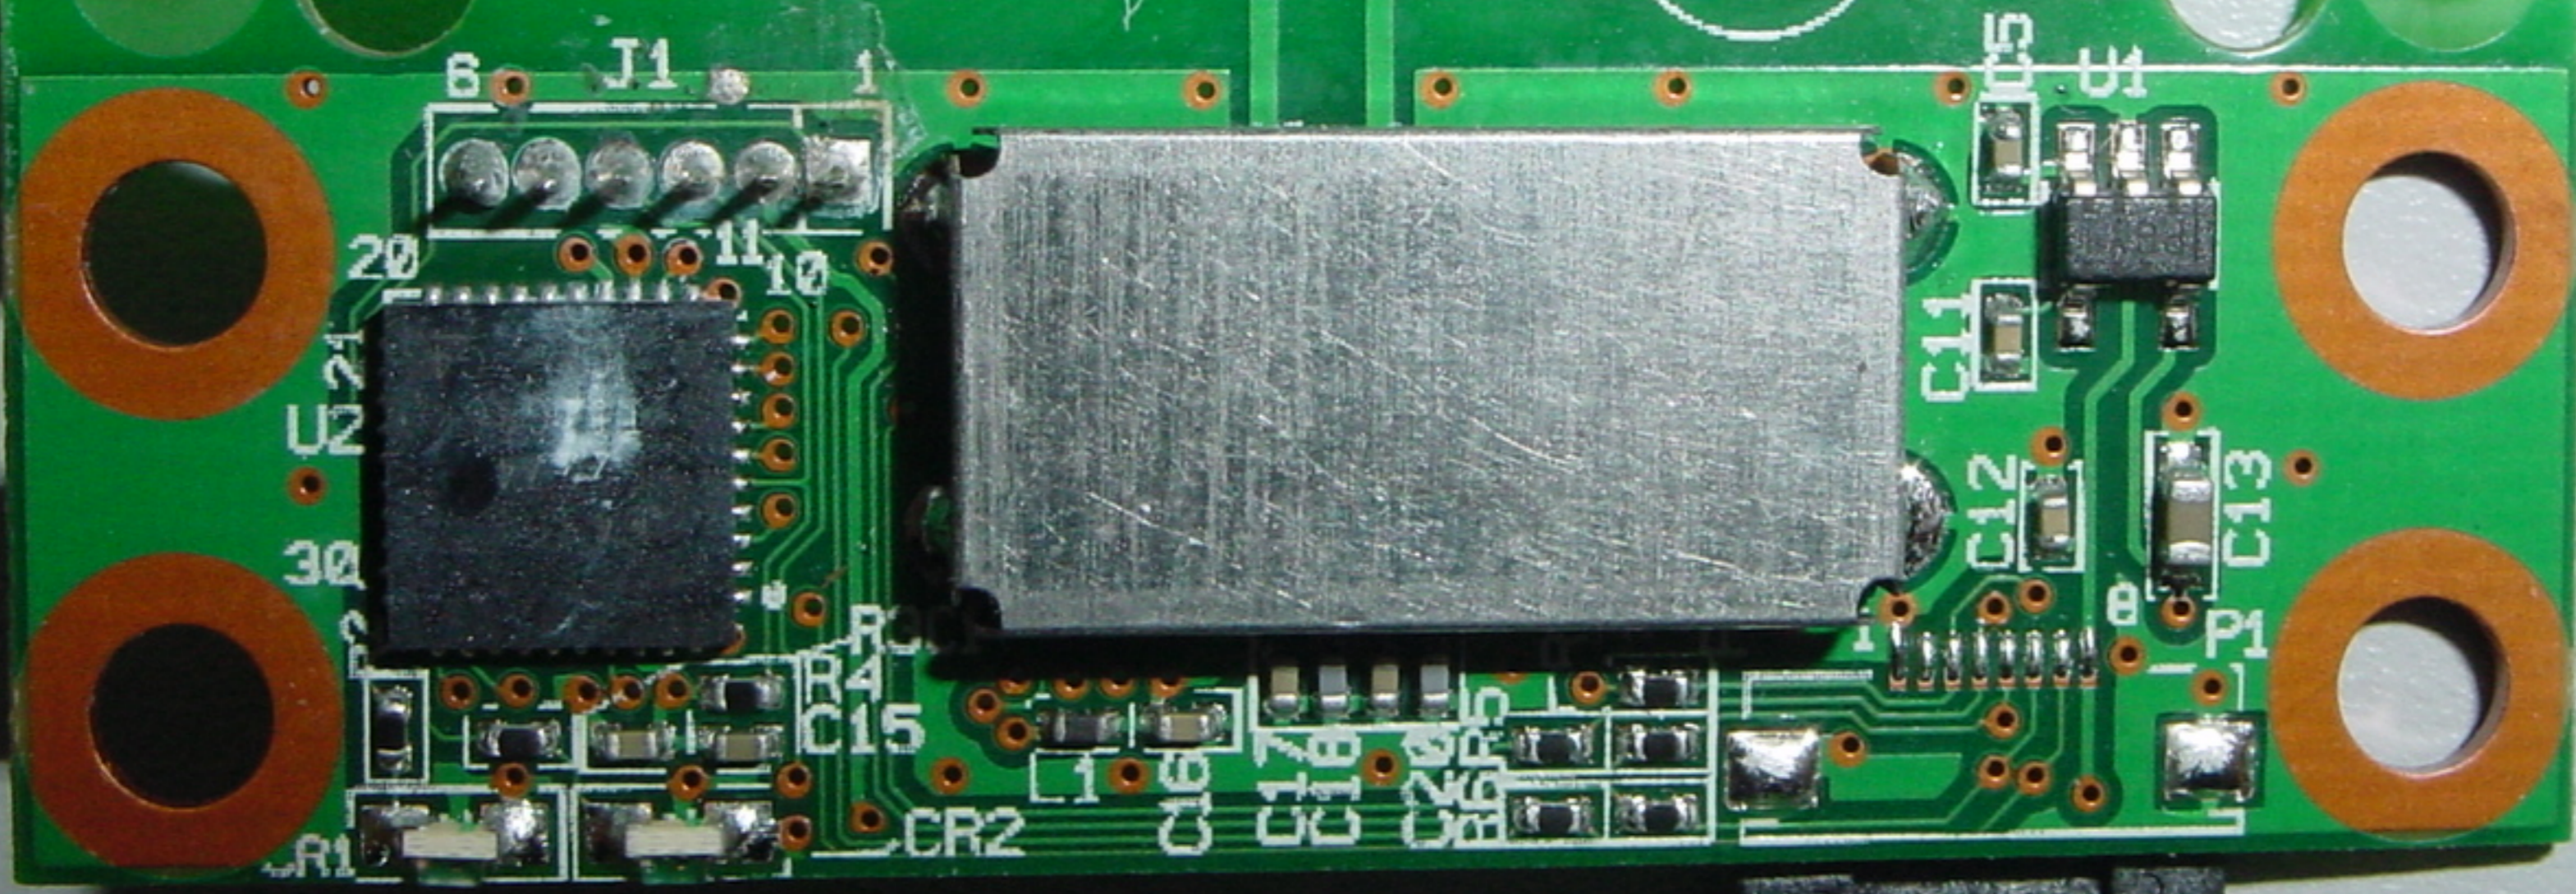

POINTBLANK PROJECTOR RADIO

InFocus © 2008

POINTBLANK PROJECTOR RADIO

InFocus © 2008

AVUS

E238400 ▲

HXF-S 94U-0

00.8CW11G001

REV:B

410-2345-10

P500

1

8

P1P3

P1P2