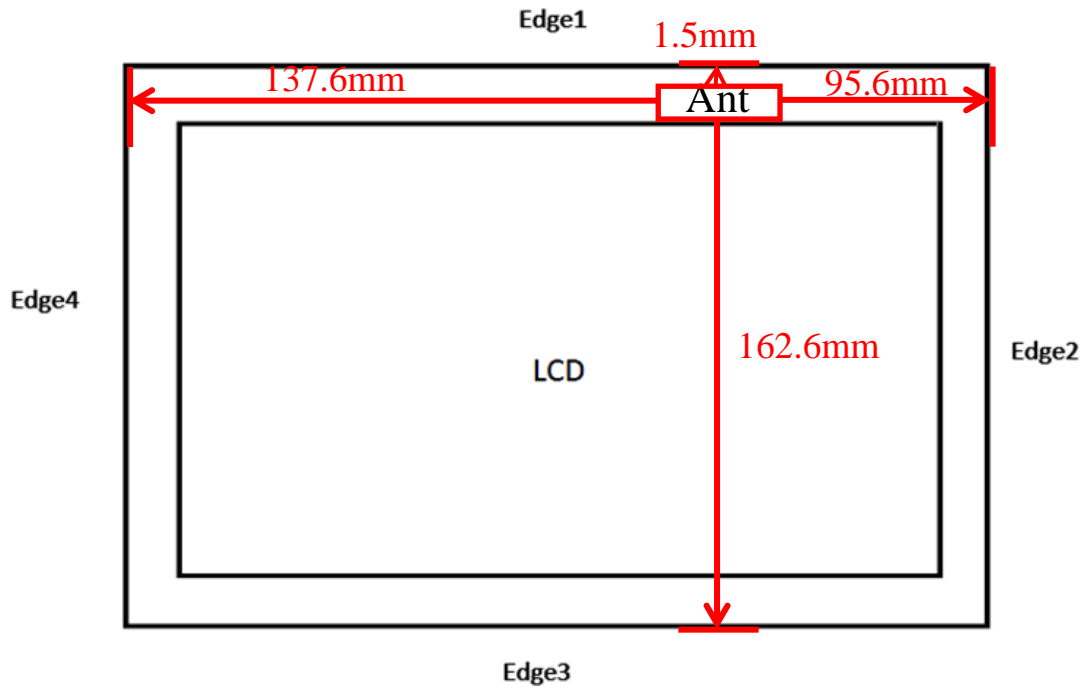

ANTENNA LOCATION

Separation Distance (mm)	Wi-Fi Antenna (Main)	Wi-Fi Antenna (Aux)
Top-Edge (Edge1)	3.1	31
Right-Edge (Edge2)	43	216
Bottom-Edge (Edge3)	185.9	185.9
Left-Edge (Edge4)	216.5	43
Rear Surface	4.05	4.05

SETUP PHOTOS

Rear

Edge1

EUT Photos