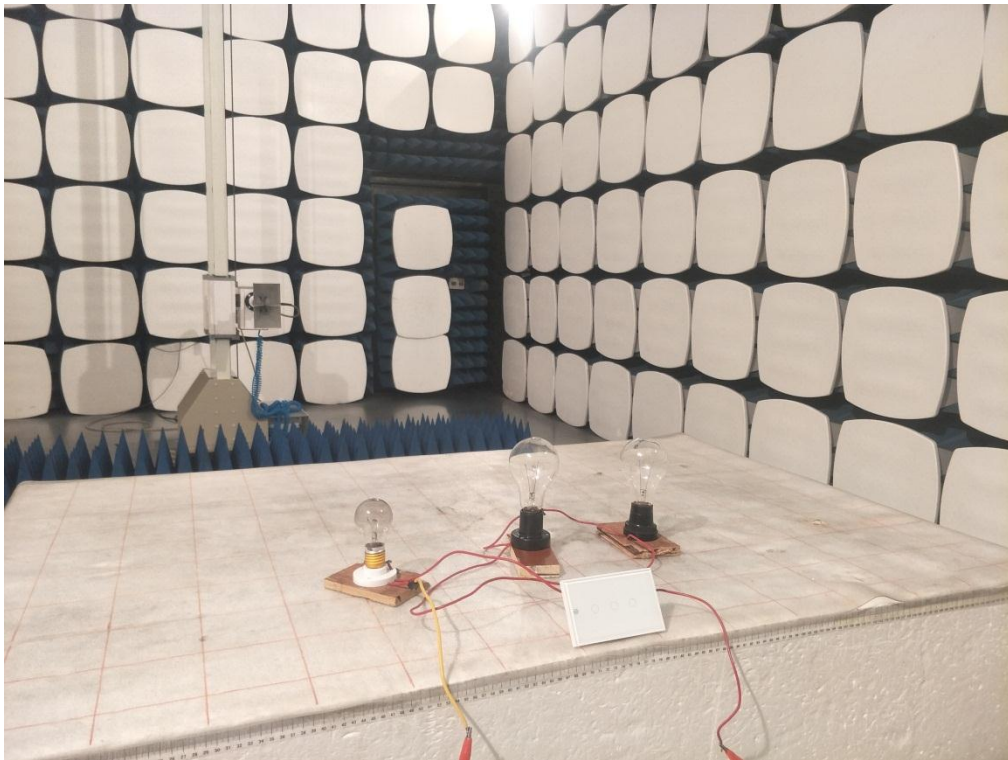

7 Test Setup Photo

KSWs-223-ZB
Radiated Emission
Below 1GHz

Above 1GHz

Conducted Emission

KSWs-222-ZB
Radiated Emission
Below 1GHz

Above 1GHz

Conducted Emission

KSWs-221-ZB
Radiated Emission
Below 1GHz

Above 1GHz

Conducted Emission

8 EUT Constructional Details

Reference to the test report No.: CCISE190105001

-----End of report-----