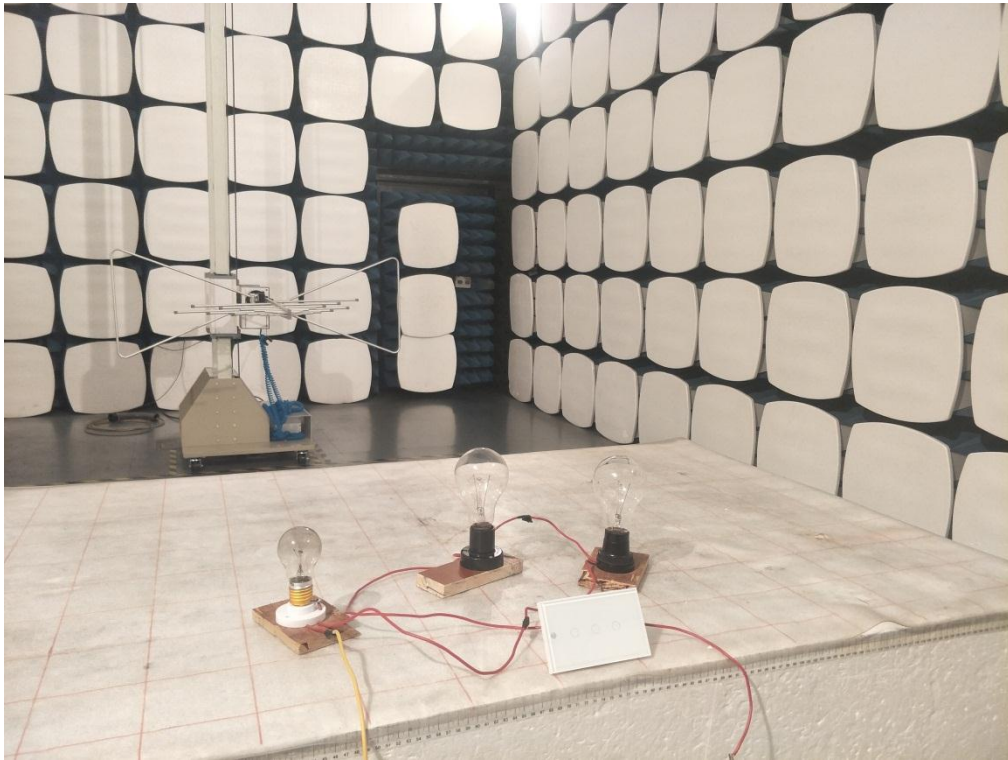

7 Test Setup Photo

KSWs-223-ZB
Radiated Emission
Below 1GHz

Above 1GHz

Conducted Emission

KSWs-222-ZB
Radiated Emission
Below 1GHz

Above 1GHz

Conducted Emission

KSWs-221-ZB
Radiated Emission
Below 1GHz

Above 1GHz

Conducted Emission

8 EUT Constructional Details

Reference to the test report No.: CCISE190105001

-----End of report-----