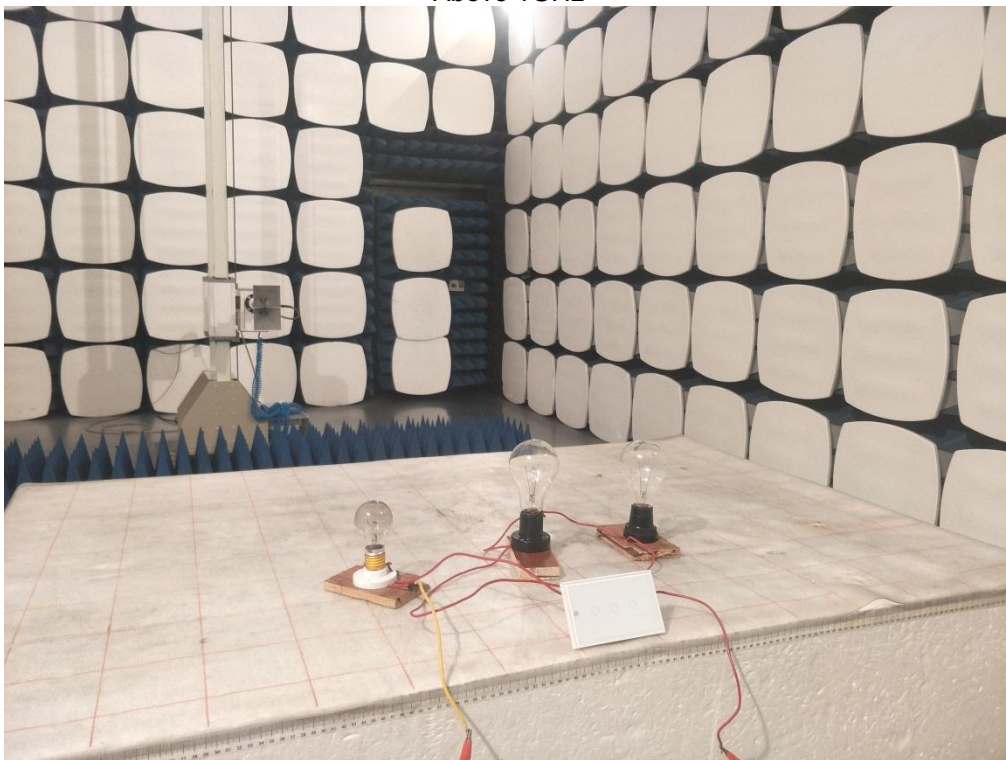

7 Test Setup Photo

KSWs-223-ZB
Radiated Emission
Below 1GHz

Above 1GHz

Conducted Emission

KSWs-222-ZB
Radiated Emission
Below 1GHz

Above 1GHz

Conducted Emission

KSWs-221-ZB
Radiated Emission
Below 1GHz

Above 1GHz

Conducted Emission

8 EUT Constructional Details

Reference to the test report No.: CCISE190105001

-----End of report-----