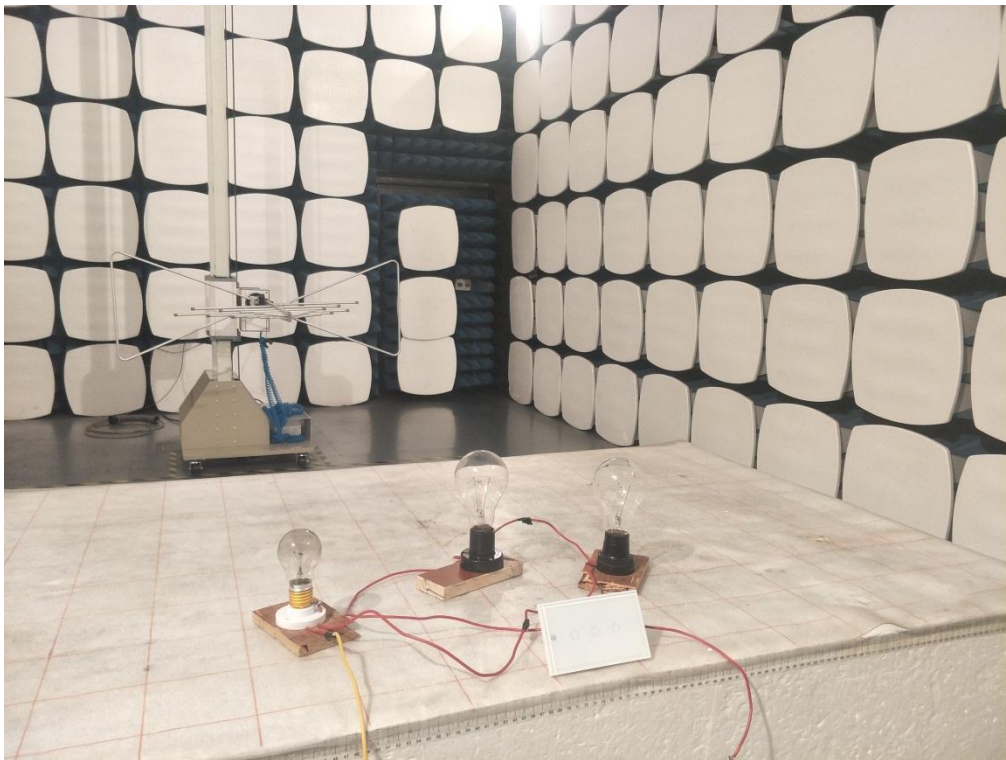

7 Test Setup Photo

KSWs-223-ZB
Radiated Emission
Below 1GHz

Above 1GHz

Conducted Emission

KSWs-222-ZB
Radiated Emission
Below 1GHz

Above 1GHz

Conducted Emission

KSWs-221-ZB
Radiated Emission
Below 1GHz

Above 1GHz

Conducted Emission

8 EUT Constructional Details

Reference to the test report No.: CCISE190105001

-----End of report-----