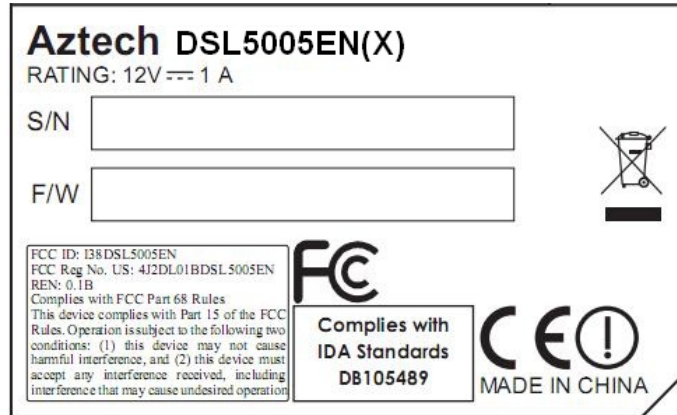

EXHIBIT A - FCC ID LABELING AND LOCATION

FCC ID Label

FCC ID Label Location

The label shown shall be permanently affixed at a conspicuous location on the device and be readily visible to the user at the time purchase (Labeling requirements per 2.925)