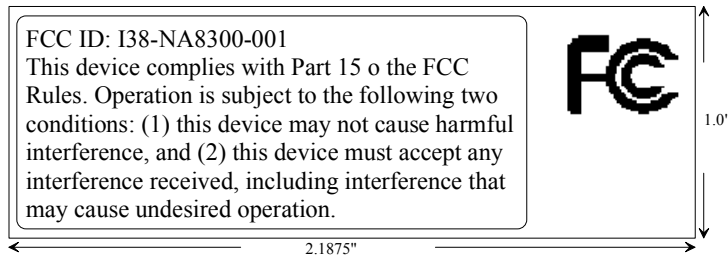

EXHIBIT A - FCC ID LABEL INFORMATION

Proposed FCC ID Label

Specifications: Text is black or white in color and is left justified. Labels are silk-screened and shall be “permanently affixed” at a conspicuous location on the EUT.

Proposed Label Location on EUT

Bottom Side of EUT/FCC ID Label