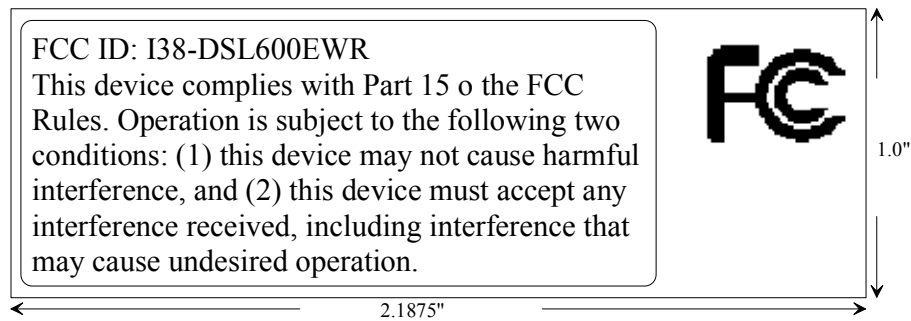

## EXHIBIT A - FCC ID LABEL INFORMATION

---

### Proposed FCC ID Label

Specifications: Text is black or white in color and is left justified. Labels are silk-screened and shall be “permanently affixed” at a conspicuous location on the EUT.