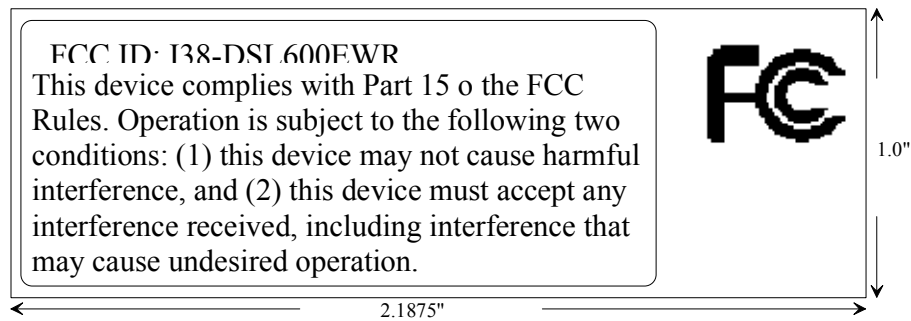

EXHIBIT A - FCC ID LABEL INFORMATION

Proposed FCC ID Label

Specifications: Text is black or white in color and is left justified. Labels are silk-screened and shall be “permanently affixed” at a conspicuous location on the EUT.

Proposed Label Location on EUT

Bottom Side of EUT/FCC ID Label