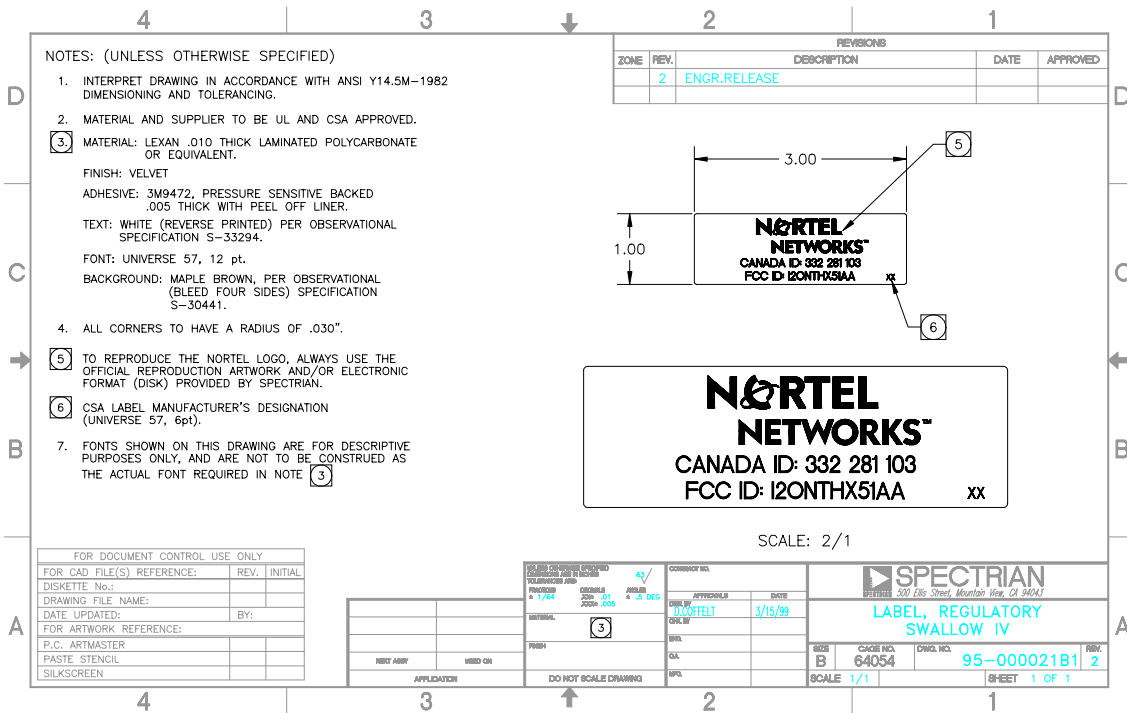

Exhibit IV – FCC ID Label Drawing

FCC ID Label Drawing

The location of the label on the unit is shown on page 22 of the Complete Amplifier Specification located in exhibit VIII of this document. This is located in one of the attached files.