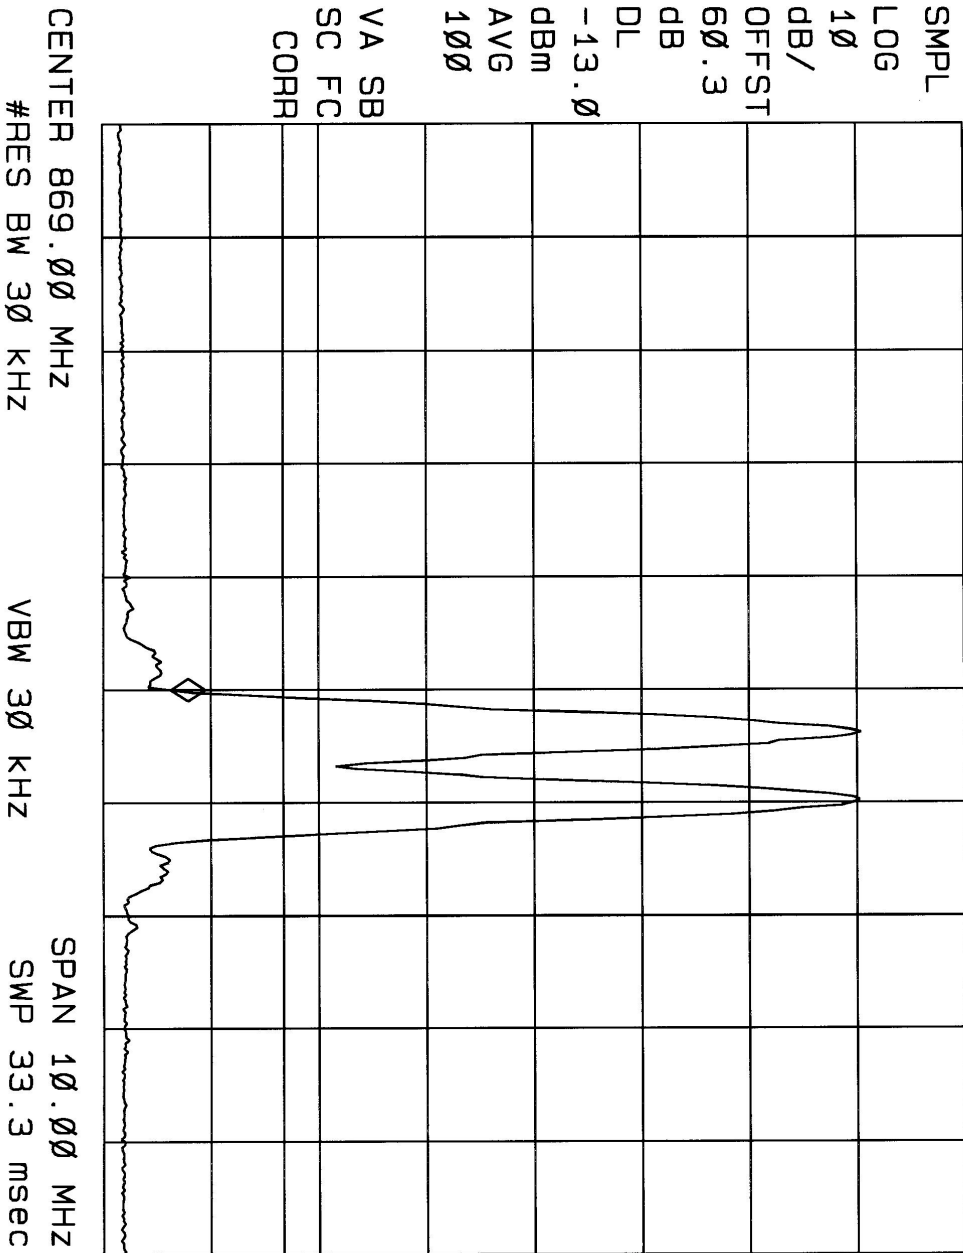

80

15:23:14 JUN 21, 2001  
 MSPS2135 1AMP EDGE BAND EDGE H1  
 REF 50.3 dBm AT 10 dB

MKR 894.00 MHz  
 -22.02 dBm

SMP L  
 LOG  
 10  
 dB/  
 OFFST  
 60.3  
 dB  
 DL  
 -13.0  
 dBm  
 AVG  
 100  
 VA SB  
 SC FC  
 CORR

CENTER 894.00 MHz  
 #RES BW 30 KHZ  
 VBW 30 KHZ  
 SPAN 10.00 MHz  
 SWP 33.3 msec

15:24:51 JUN 21, 2001

MSPS2135 1AMP EDGE OUT OF BAND HI

MKR 891 MHz

REF 50.3 dBm AT 10 dB

46.99 dBm

START 30 MHz #RES BW 30 KHZ VBW 30 KHZ STOP 2.679 GHz SWP 8.83 sec

16:10:50 JUN 21, 2001  
 MKR 869.00 MHz  
 #RES BW 30 KHZ  
 AT 10 dB  
 REF 50.3 dBm  
 GSM BAND EDGE LOW  
 -23.40 dBm

16: 11:36 JUN 21, 2001  
 MSPS2135 1AMP GSM OUT OF BAND LOW  
 REF 50.3 dBm AT 10 dB MKR 864 MHz  
 46.25 dBm