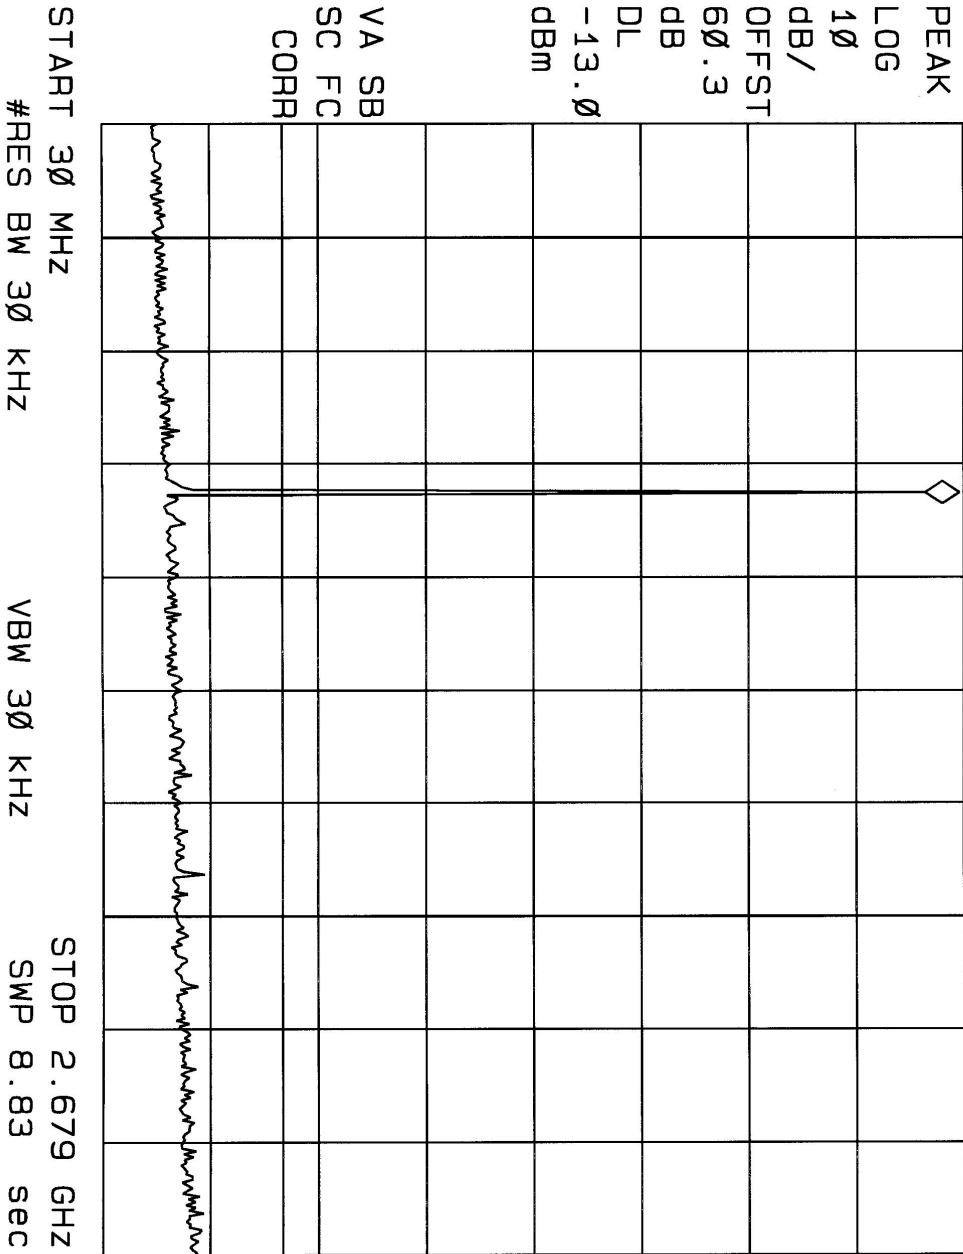

16:07:44 JUN 21, 2001
MSPS2135 1AMP GSM OUT OF BAND H1
REF 50.3 dBm AT 10 dB MKR 891 MHz
46.71 dBm