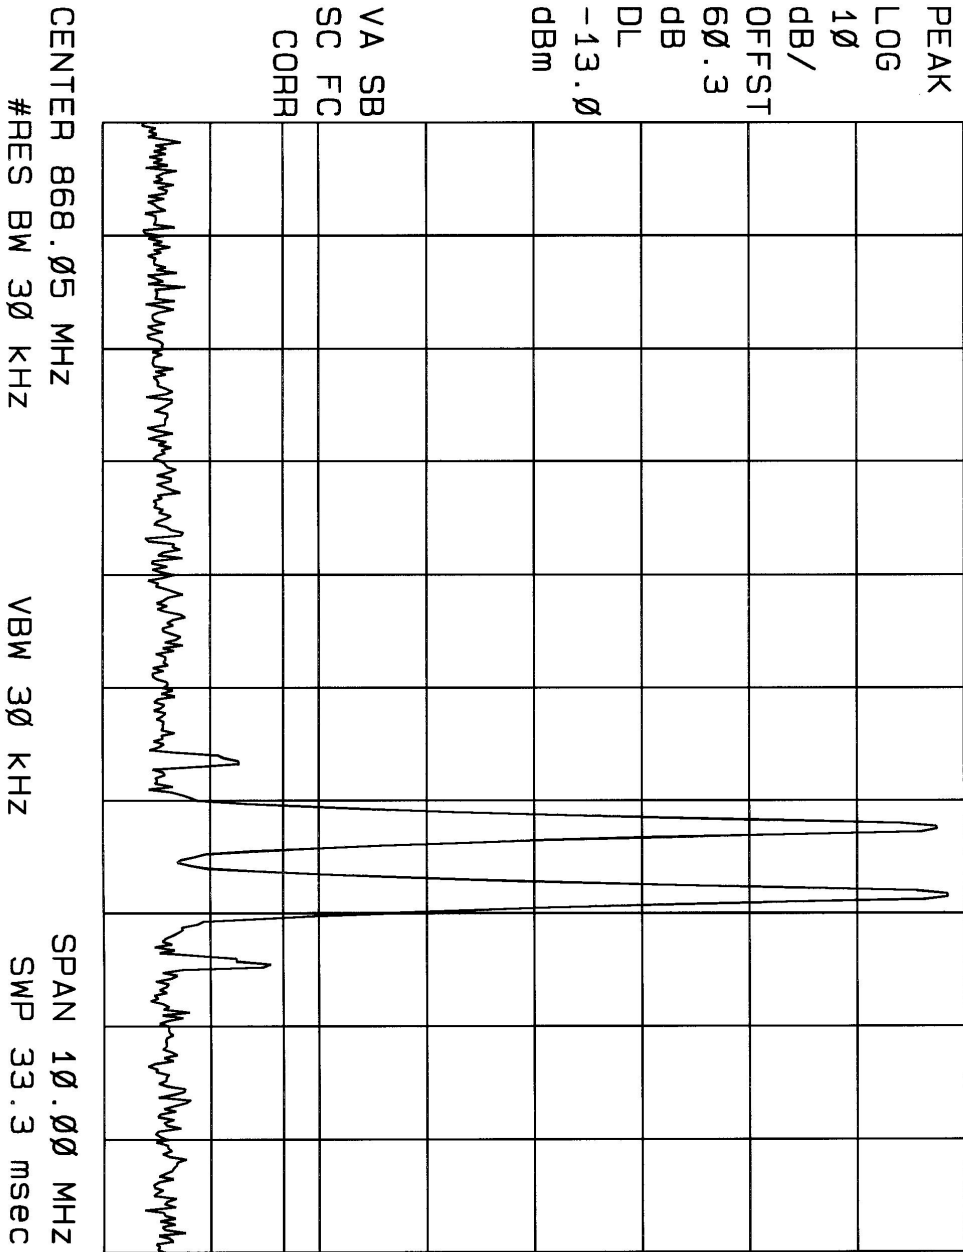

14:35:56 JUN 21, 2001
MSPS2135 1AMP AMPS VOICE BAND EDGE LOW
REF 50.3 dBm AT 10 dB