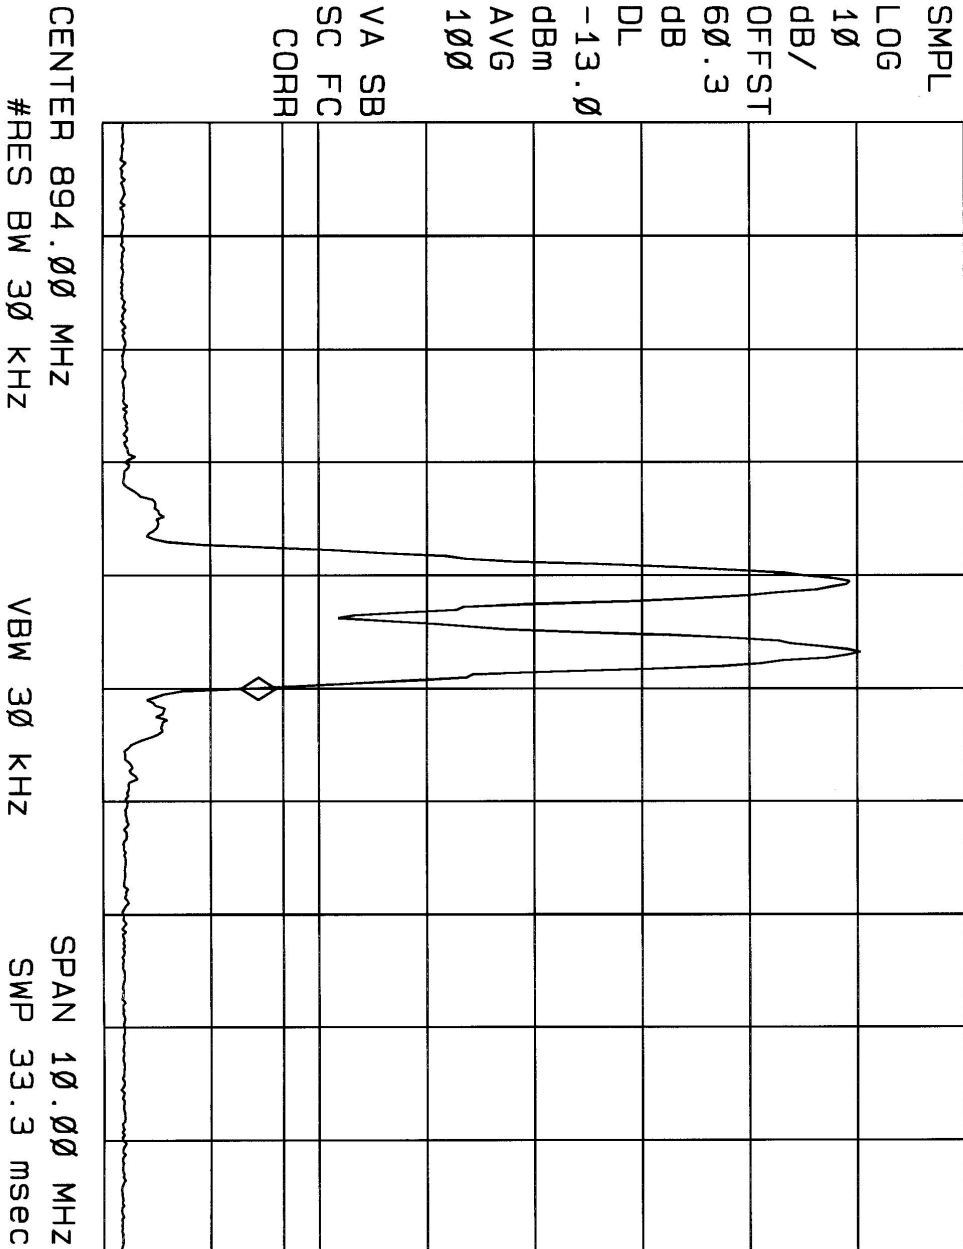

16:08:43 JUN 21, 2001
MSPPS2135 1AMP GSM BAND EDGE H1 MKR 894.00 MHz
REF 50.3 dBm AT 10 dB -16.87 dBm

85