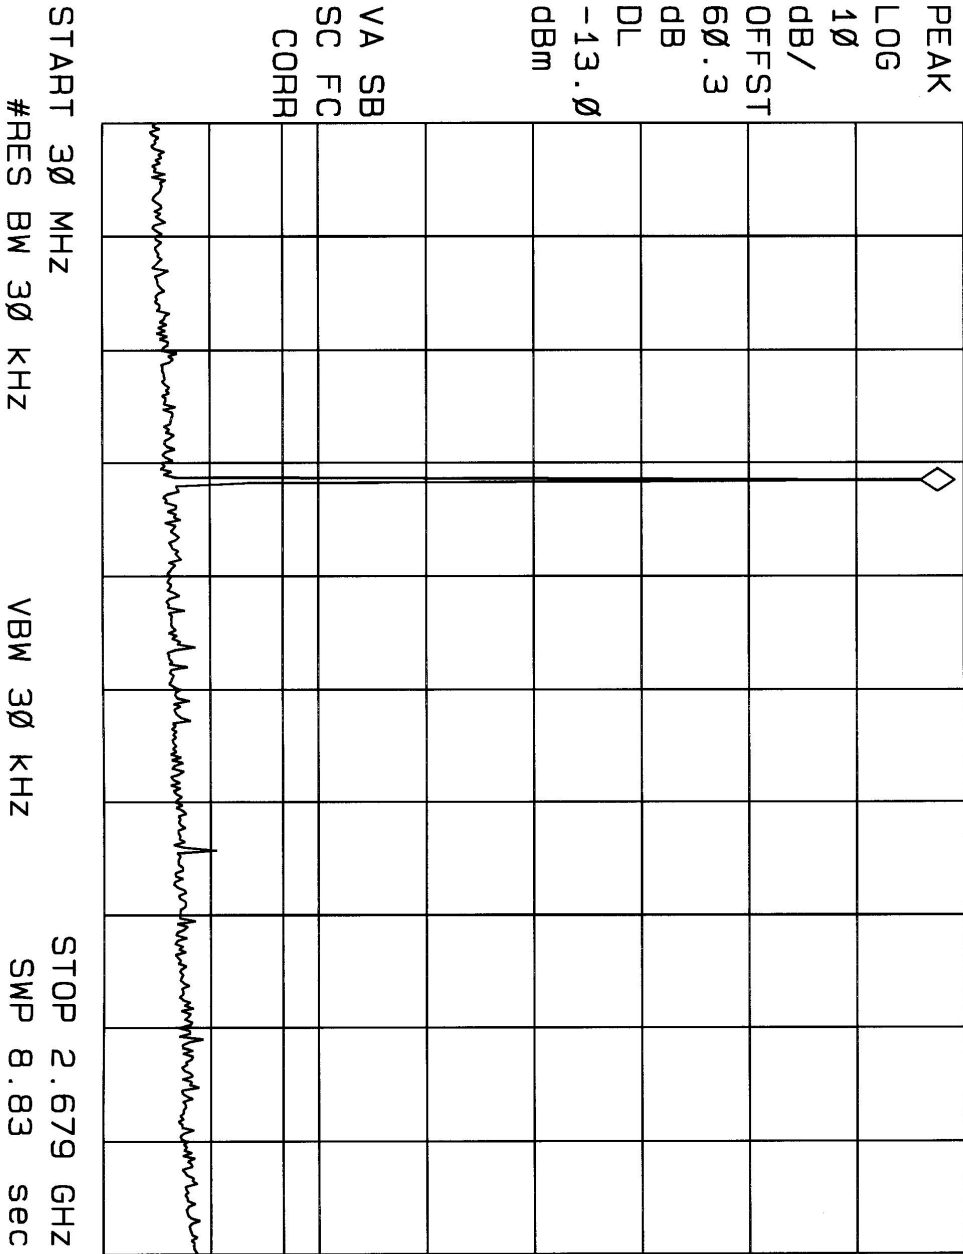

80

15:23:14 JUN 21, 2001  
 MSPS2135 1AMP EDGE BAND EDGE H1  
 REF 50.3 dBm AT 10 dB

MKR 894.00 MHz  
 -22.02 dBm

SMP L  
 LOG  
 10  
 dB/  
 OFFST  
 60.3  
 dB  
 DL  
 -13.0  
 dBm  
 AVG  
 100  
 VA SB  
 SC FC  
 CORR

CENTER 894.00 MHz  
 #RES BW 30 KHZ  
 VBW 30 KHZ  
 SPAN 10.00 MHz  
 SWP 33.3 msec

15:24:51 JUN 21, 2001

MSPS2135 1AMP EDGE OUT OF BAND HI

MKR 891 MHz

REF 50.3 dBm AT 10 dB

46.99 dBm

START 30 MHz #RES BW 30 KHZ VBW 30 KHZ STOP 2.679 GHz SWP 8.83 sec

16:10:50 JUN 21, 2001  
 MKR 869.00 MHz  
 #RES BW 30 KHZ  
 AT 10 dB  
 REF 50.3 dBm  
 GSM BAND EDGE LOW  
 -23.40 dBm

16: 11:36 JUN 21, 2001  
 MSPS2135 1AMP GSM OUT OF BAND LOW  
 REF 50.3 dBm AT 10 dB MKR 864 MHz  
 46.25 dBm