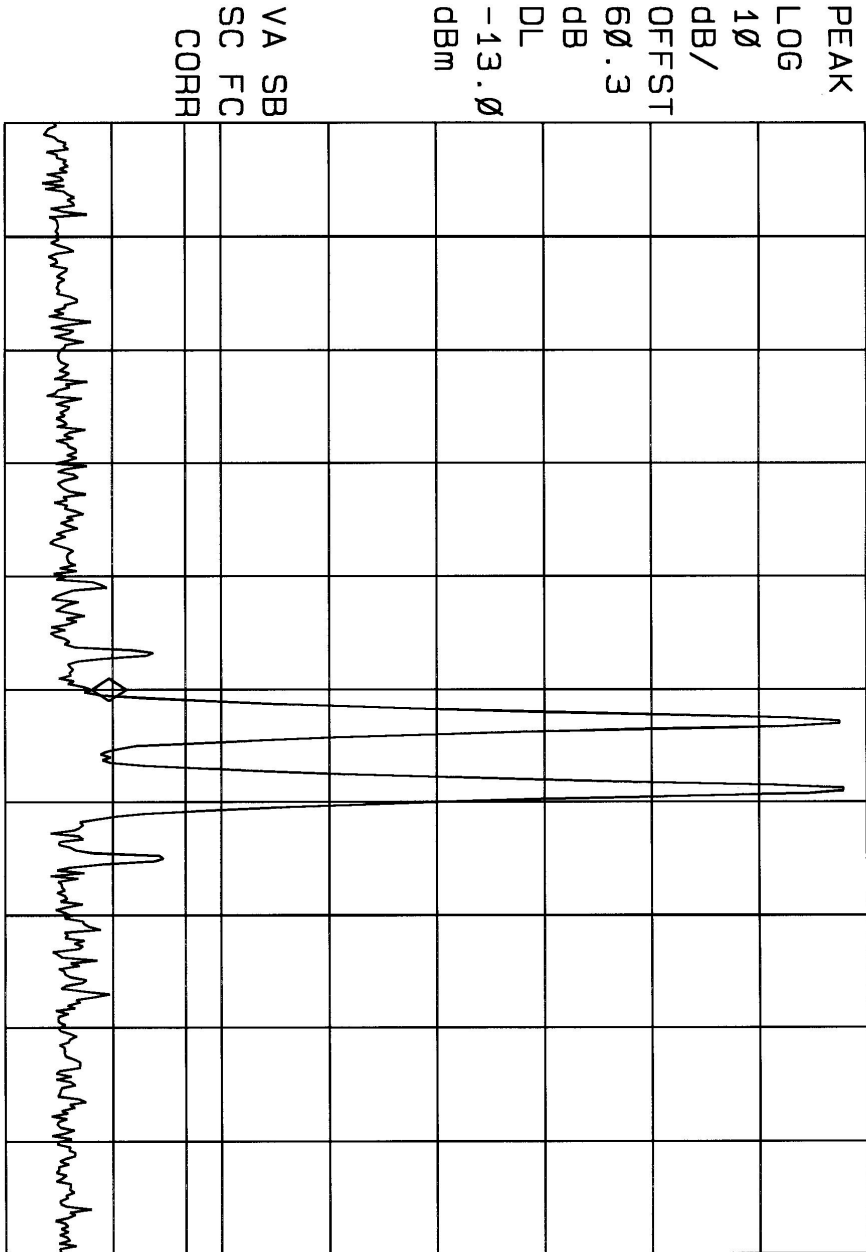

MKR 891 MHz
48.31 dBm

PEAK
LOG
10
dB/
OFFST
60.3
dB
DL
-13.0
dBm

V A SB
S C FC
C O R R

START 30 MHz
#RES BW 30 KHZ
VBW 30 KHZ
STOP 2.679 GHz
SMP 8.83 sec

16:15:37 JUN 21, 2001
 MSPS2135 1AMP CDPD BAND EDGE LOW MKR 869.00 MHz
 REF 50.3 dBm AT 10 dB -21.63 dBm