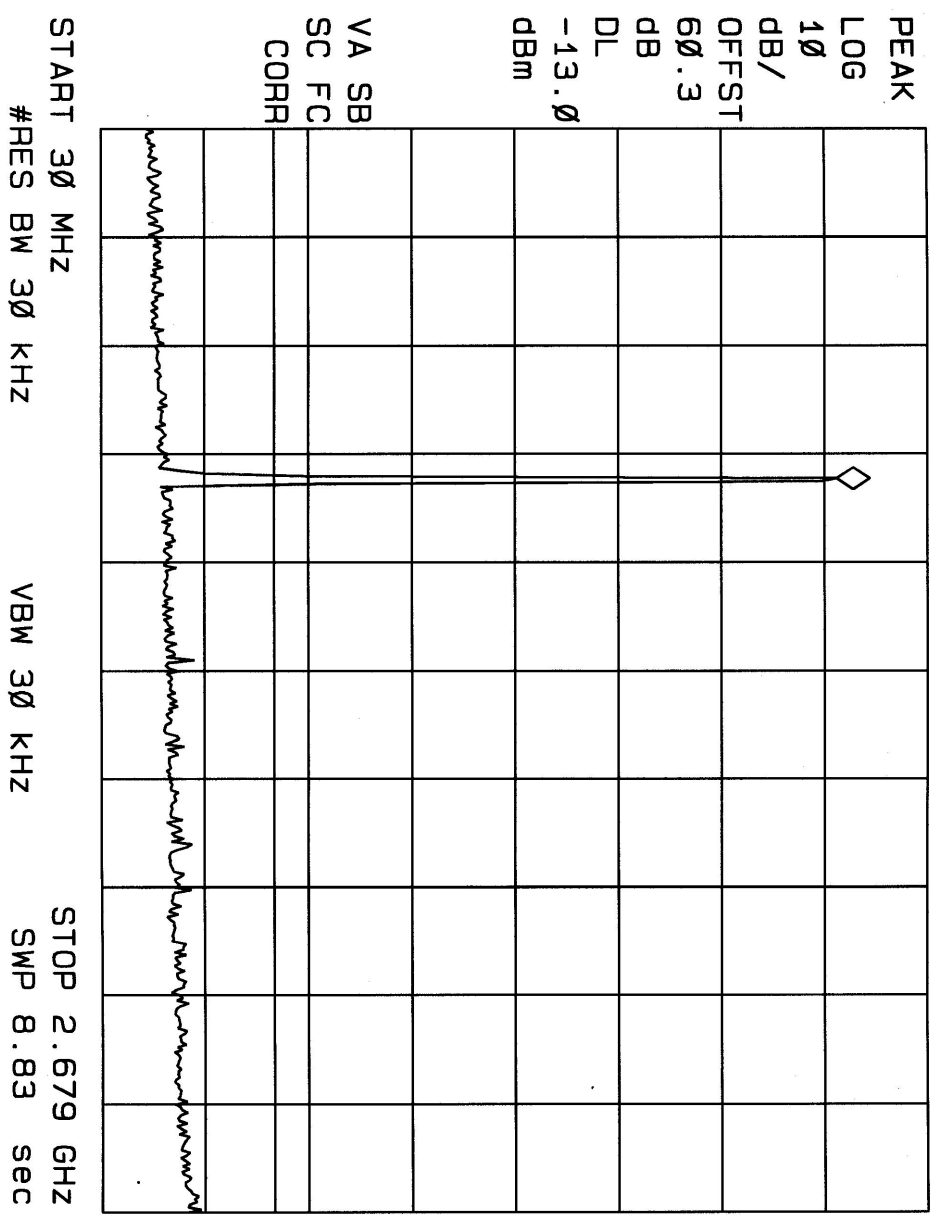

15:58:35 JUN 21, 2001
 MSPS2135 1AMP CDMA OUT OF BAND HI MKR 884 MHz
 REF 50.3 dBm AT 10 dB 41.49 dBm

16:03:09 JUN 21, 2001
 MSPS2135 1AMP TDMA BAND EDGE LOW MKR 869.00 MHz
 REF 50.3 dBm AT 10 dB -26.82 dBm

SMPL LOG 10 DB/ OFFST 60.3 DB DL -13.0 DBM AVG 100
 VA SB SC FC CORR
 CENTER 869.00 MHz
 #RES BW 30 KHZ
 VBW 30 KHZ
 SPAN 10.00 MHz
 SWP 33.3 msec

16:02:09 JUN 21, 2001
 MSPS2135 1AMP TDMA OUT OF BAND LOW MKR 864 MHz
 REF 50.3 dBm AT 10 dB 48.71 dBm