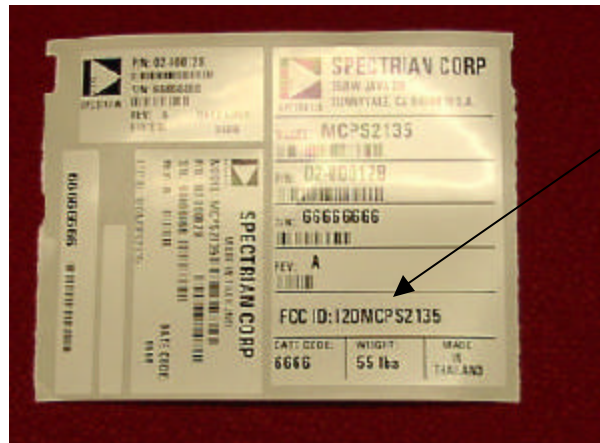

# PROPOSED FCC ID LABEL AND LOCATION

**SPECTRIAN**

**FCC ID: I20MSPS2135**

This device complies with Part 22 of the FCC Rules.

FCC ID LABEL