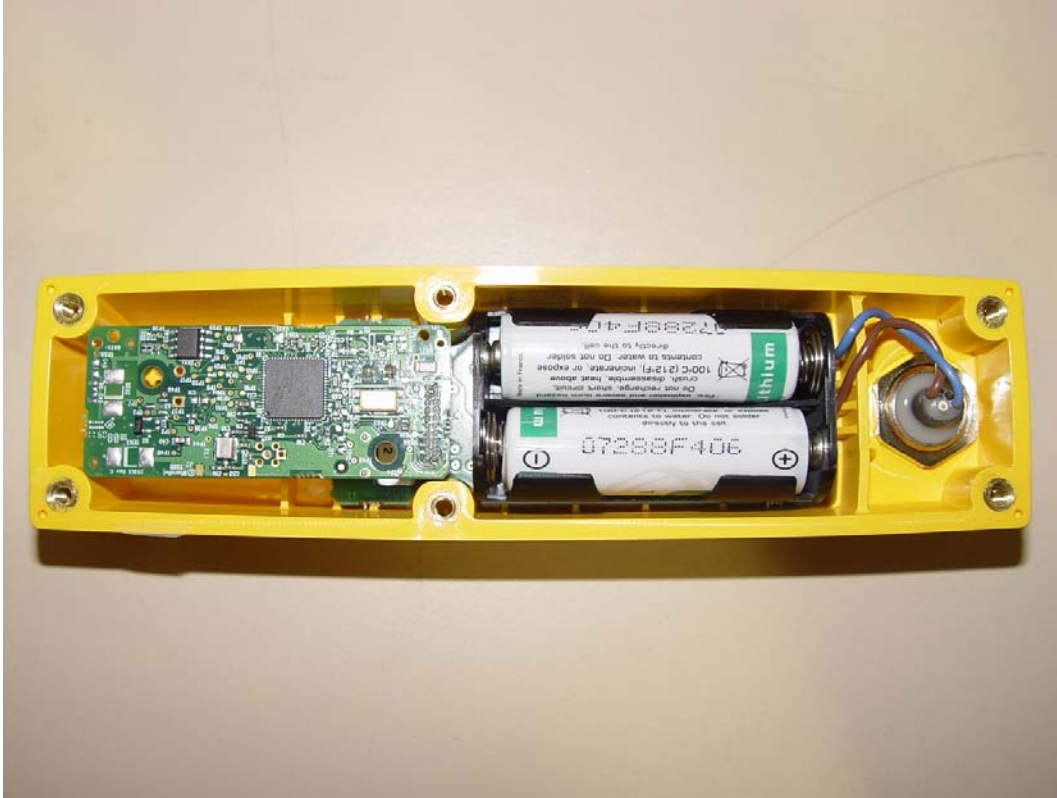

Zebra Technologies Corp.
Model: TFF-2220, WhereCall IV
FCC ID: I28TFF-2000-00AA
IC: 3798B-TFF2000

Internal Photos

TFF-2220, WhereCall IV Internal View (P/N TFF-2220-00AA)

TFF-2220, WhereCall IV Disp Driver & Battery Assy. Top (P/N TFF-2220-00AA)

Zebra Technologies Corp.
Model: TFF-2220, WhereCall IV
FCC ID: I28TFF-2000-00AA
IC: 3798B-TFF2000

TFF-2220, WhereCall IV Disp Driver & Battery Assy. Bottom (P/N TFF-2220-00AA)

TFF-2220, WhereCall IV Assy. Top (P/N TFF-2220-00AA)

Zebra Technologies Corp.
Model: TFF-2220, WhereCall IV
FCC ID: I28TFF-2000-00AA
IC: 3798B-TFF2000

TFF-2220, WhereCall IV Assy. Bottom (P/N TFF-2220-00AA)