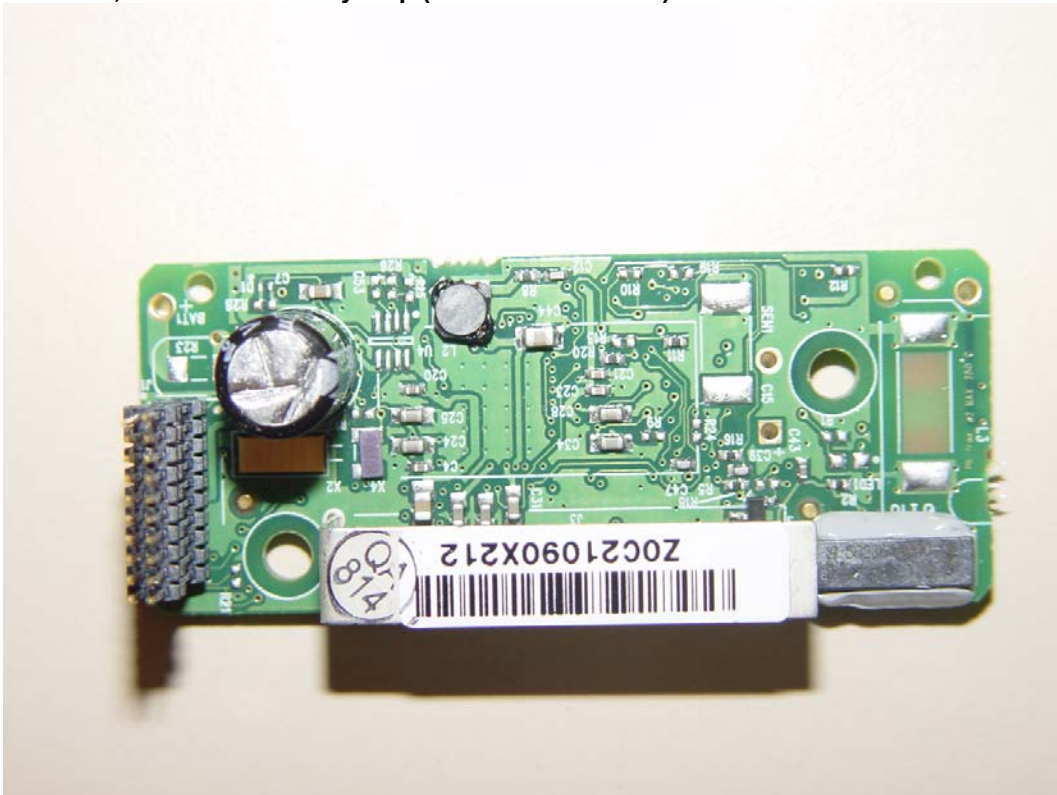

Zebra Technologies Corp.
Model: TFF-2220, WhereCall IV
FCC ID: I28TFF-2000-00AA
IC: 3798B-TFF2000

Internal Photos

TFF-2220, WhereCall IV Internal View (P/N TFF-2220-00AA)

TFF-2220, WhereCall IV Disp Driver & Battery Assy. Top (P/N TFF-2220-00AA)

Zebra Technologies Corp.
Model: TFF-2220, WhereCall IV
FCC ID: I28TFF-2000-00AA
IC: 3798B-TFF2000

TFF-2220, WhereCall IV Disp Driver & Battery Assy. Bottom (P/N TFF-2220-00AA)

TFF-2220, WhereCall IV Assy. Top (P/N TFF-2220-00AA)

Zebra Technologies Corp.
Model: TFF-2220, WhereCall IV
FCC ID: I28TFF-2000-00AA
IC: 3798B-TFF2000

TFF-2220, WhereCall IV Assy. Bottom (P/N TFF-2220-00AA)