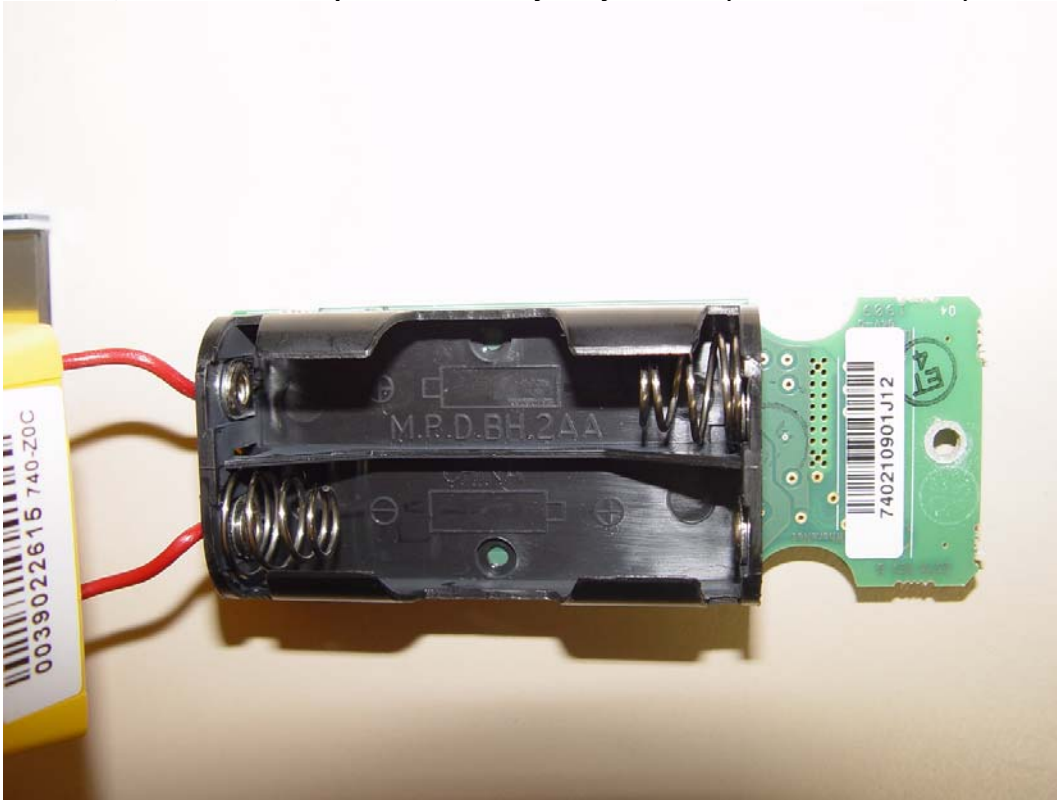

Zebra Technologies Corp.
Model: TFF-2220, WhereCall IV
FCC ID: I28TFF-2000-00AA
IC: 3798B-TFF2000

Internal Photos

TFF-2220, WhereCall IV Internal View (P/N TFF-2220-00AA)

TFF-2220, WhereCall IV Disp Driver & Battery Assy. Top (P/N TFF-2220-00AA)

Zebra Technologies Corp.
Model: TFF-2220, WhereCall IV
FCC ID: I28TFF-2000-00AA
IC: 3798B-TFF2000

TFF-2220, WhereCall IV Disp Driver & Battery Assy. Bottom (P/N TFF-2220-00AA)

TFF-2220, WhereCall IV Assy. Top (P/N TFF-2220-00AA)

Zebra Technologies Corp.
Model: TFF-2220, WhereCall IV
FCC ID: I28TFF-2000-00AA
IC: 3798B-TFF2000

TFF-2220, WhereCall IV Assy. Bottom (P/N TFF-2220-00AA)