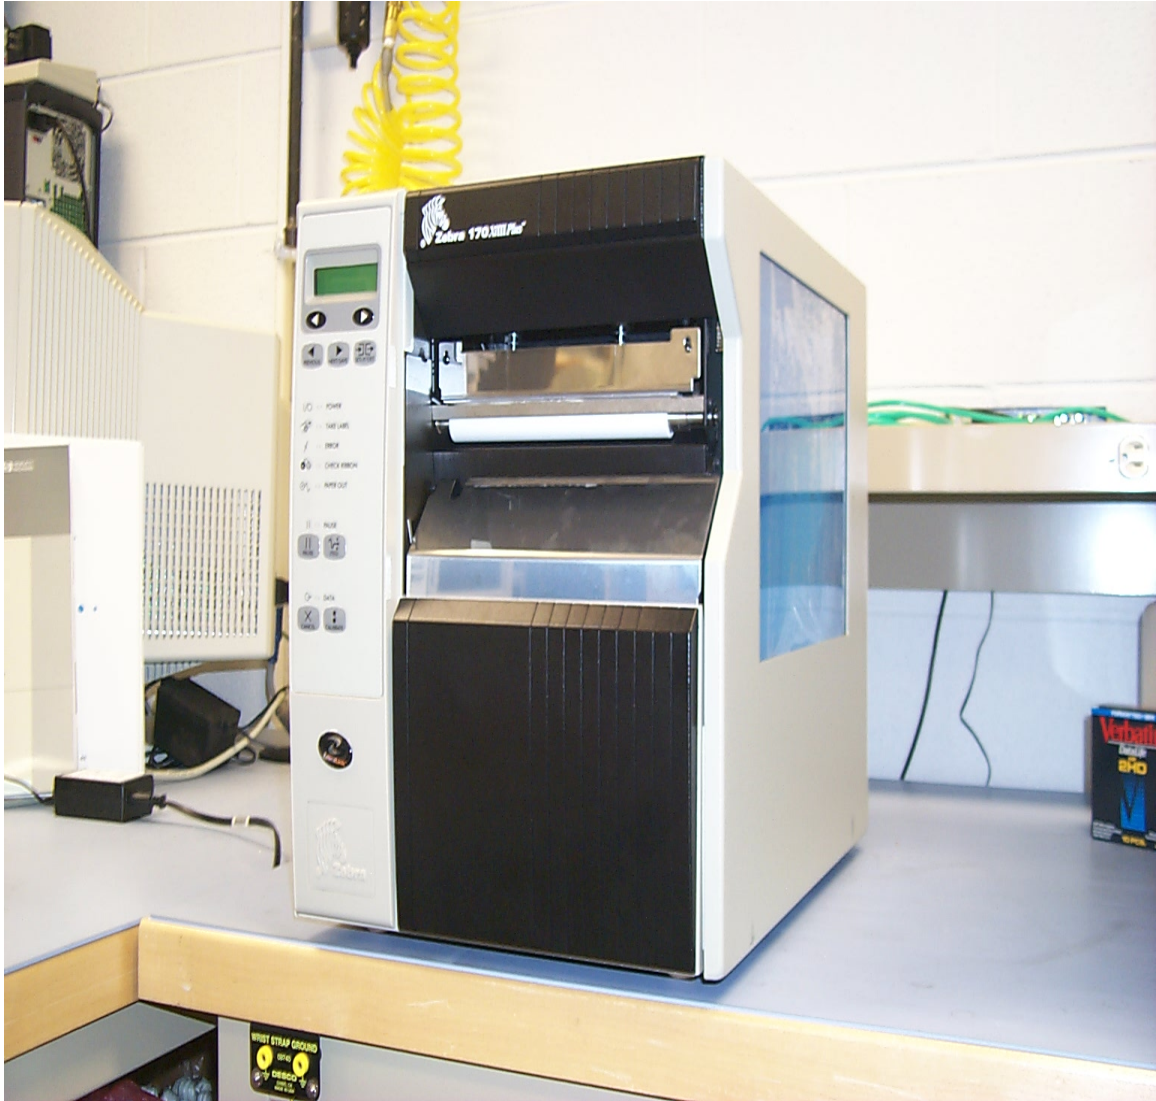

Company: Zebra Technologies
Product: 170XiIII
FCC ID#: I28RFID-R170XI-02
Date: 5/3/2004
Photo Description: **Front of EuT**

Company: Zebra Technologies
Product: 170XiIII
FCC ID#: I28RFID-R170XI-02
Date: 5/3/2004
Photo Description: Left Side of EuT

Company: Zebra Technologies

Product: 170XiIII

FCC ID#: I28RFID-R170XI-02

Date: 5/3/2004

Photo Description: **Back Side of EuT and FCC ID Label Location**

Company: Zebra Technologies
Product: 170XiIII
FCC ID#: I28RFID-R170XI-02
Date: 5/3/2004
Photo Description: **Right Side of EuT**