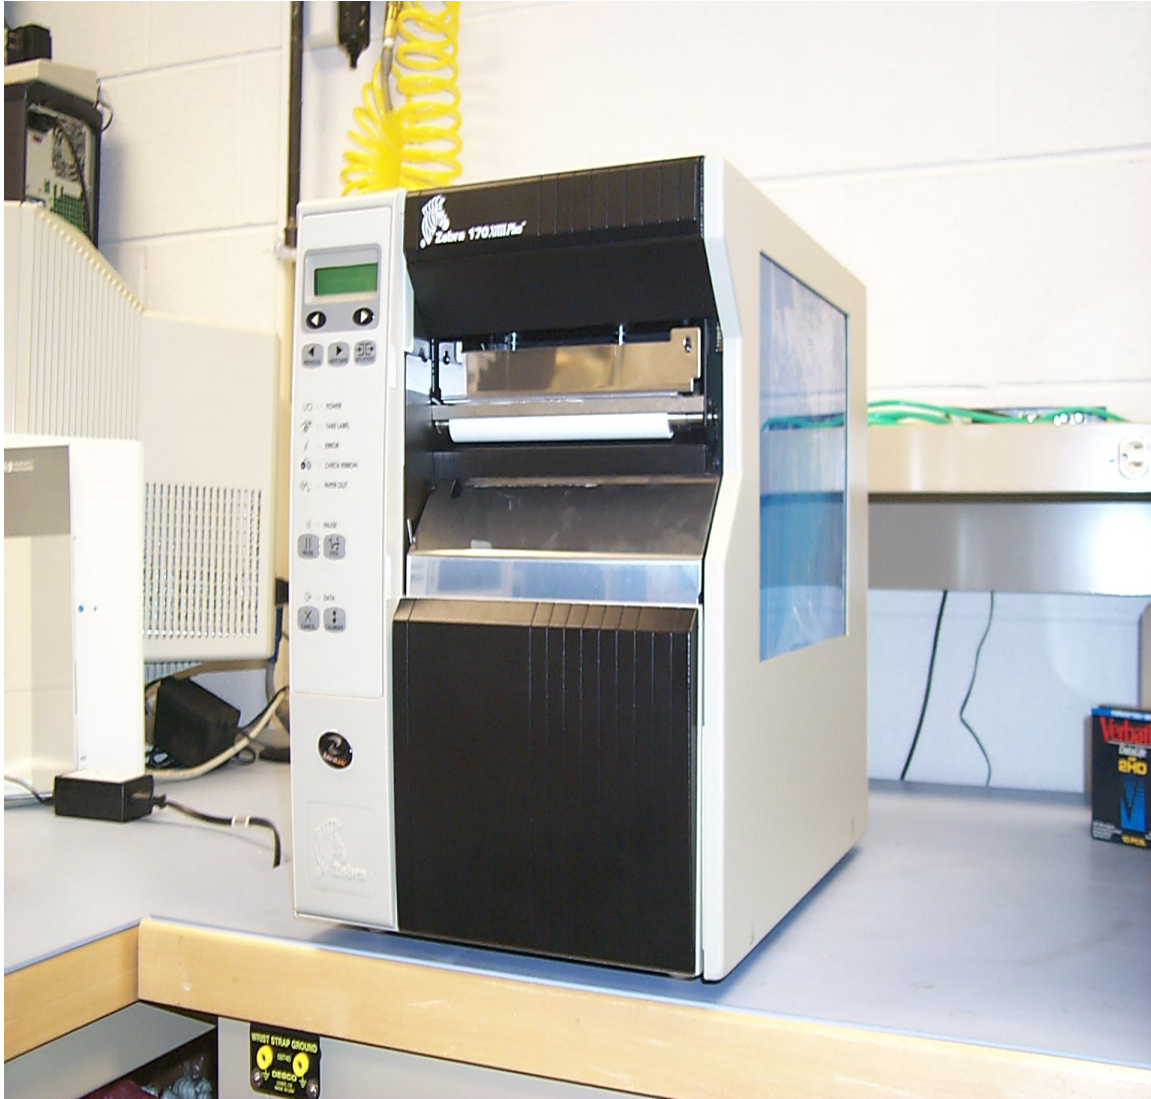

Company: Zebra Technologies  
Product: 170XiIII  
FCC ID#: I28RFID-R170XI-01  
Date: 4/22/2004  
Photo Description: **Front of EuT**

Company: Zebra Technologies  
Product: 170XiIII  
FCC ID#: I28RFID-R170XI-01  
Date: 4/22/2004  
Photo Description: Left Side of EuT

Company: Zebra Technologies  
Product: 170XiIII  
FCC ID#: I28RFID-R170XI-01  
Date: 4/22/2004  
Photo Description: **Back Side of EuT**

Company: Zebra Technologies  
Product: 170XiIII  
FCC ID#: I28RFID-R170XI-01  
Date: 4/22/2004  
Photo Description: **Right Side of EuT**