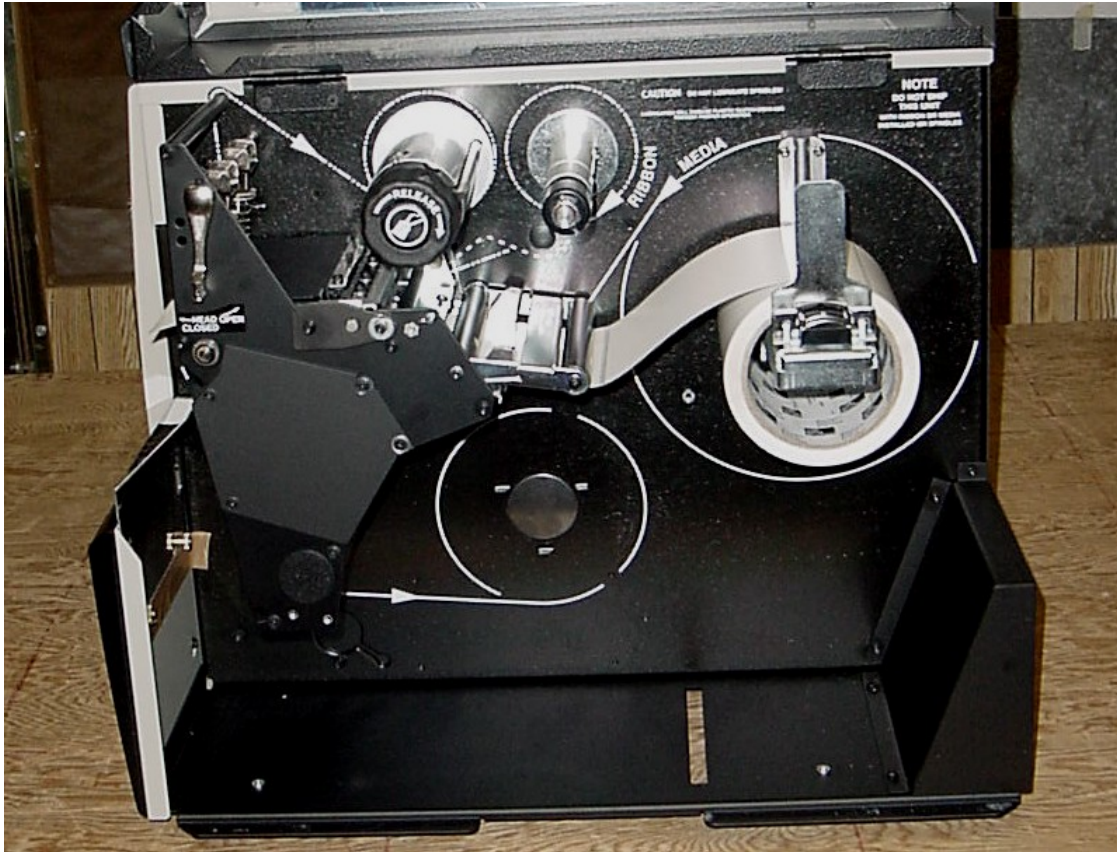

Company: Zebra Technologies Corporation

Product: R110XiIII Plus

FCC ID#: I28RFID-R110XI-03

Date: 11/19/2004

Photo Description: Printer - front

Company: Zebra Technologies Corporation
Product: R110XiIII Plus
FCC ID#: I28RFID-R110XI-03
Date: 11/19/2004
Photo Description: Printer - back

FCC ID#: I28RFID-R110XI-03

Date: 11/19/2004

Photo Description: **Printer - right**

Company: Zebra Technologies Corporation

Product: R110XiIII Plus

FCC ID#: I28RFID-R110XI-03

Date: 11/19/2004

Photo Description: Printer – door open – side view