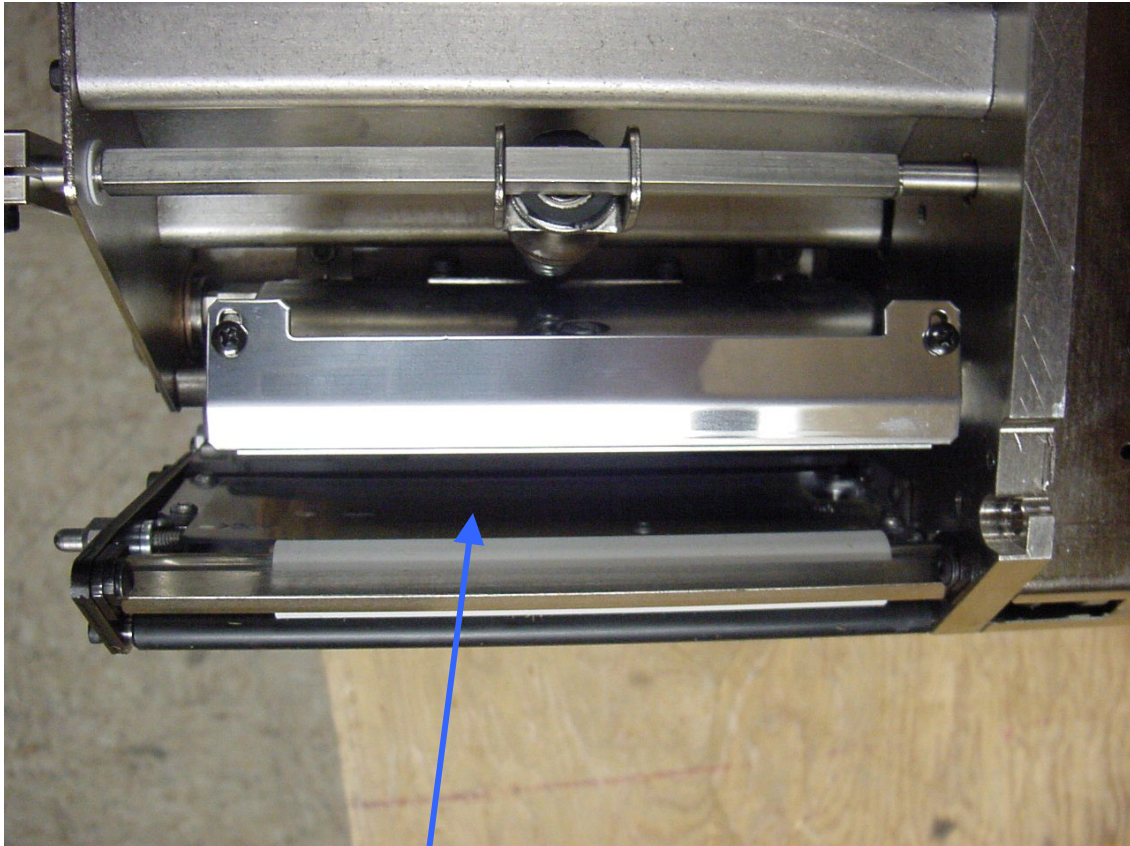

Company: Zebra Technologies Corporation

Product: R110PAX4

FCC ID#: I28RFID-R110PAX02

Date: 1/7/2005

Photo Description: **Printer – Front**

Company: Zebra Technologies Corporation
Product: R110PAX4
FCC ID#: I28RFID-R110PAX02
Date: 1/7/2005
Photo Description: **Printer – Front with door open**

Company: Zebra Technologies Corporation

Product: R110PAX4

FCC ID#: I28RFID-R110PAX02

Date: 1/7/2005

Photo Description: **Printer – side views**

Company: Zebra Technologies Corporation
Product: R110PAX4
FCC ID#: I28RFID-R110PAX02
Date: 1/7/2005
Photo Description: **Printer – Rear**

Company: Zebra Technologies Corporation
Product: R110PAX4
FCC ID#: I28RFID-R110PAX02
Date: 1/7/2005
Photo Description: **Antenna\Coupler location (print head)**

Antenna \ Coupler location