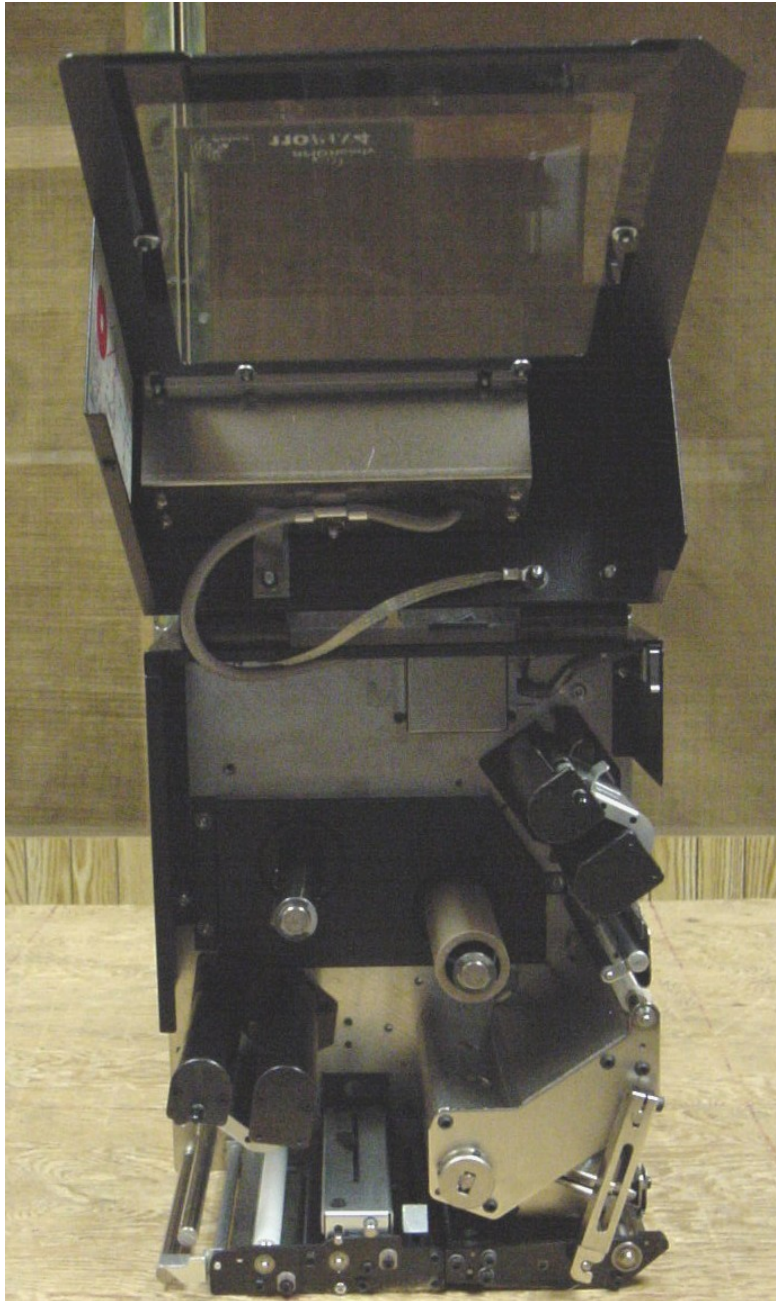

Company: Zebra Technologies Corporation

Product: R110PAX4

FCC ID#: I28RFID-R110PAX02

Date: 1/7/2005

Photo Description: **Printer – Front**

Company: Zebra Technologies Corporation
Product: R110PAX4
FCC ID#: I28RFID-R110PAX02
Date: 1/7/2005
Photo Description: **Printer – Front with door open**

Company: Zebra Technologies Corporation

Product: R110PAX4

FCC ID#: I28RFID-R110PAX02

Date: 1/7/2005

Photo Description: **Printer – side views**

Company: Zebra Technologies Corporation
Product: R110PAX4
FCC ID#: I28RFID-R110PAX02
Date: 1/7/2005
Photo Description: **Printer – Rear**

Company: Zebra Technologies Corporation
Product: R110PAX4
FCC ID#: I28RFID-R110PAX02
Date: 1/7/2005
Photo Description: **Antenna\Coupler location (print head)**

Antenna \ Coupler location