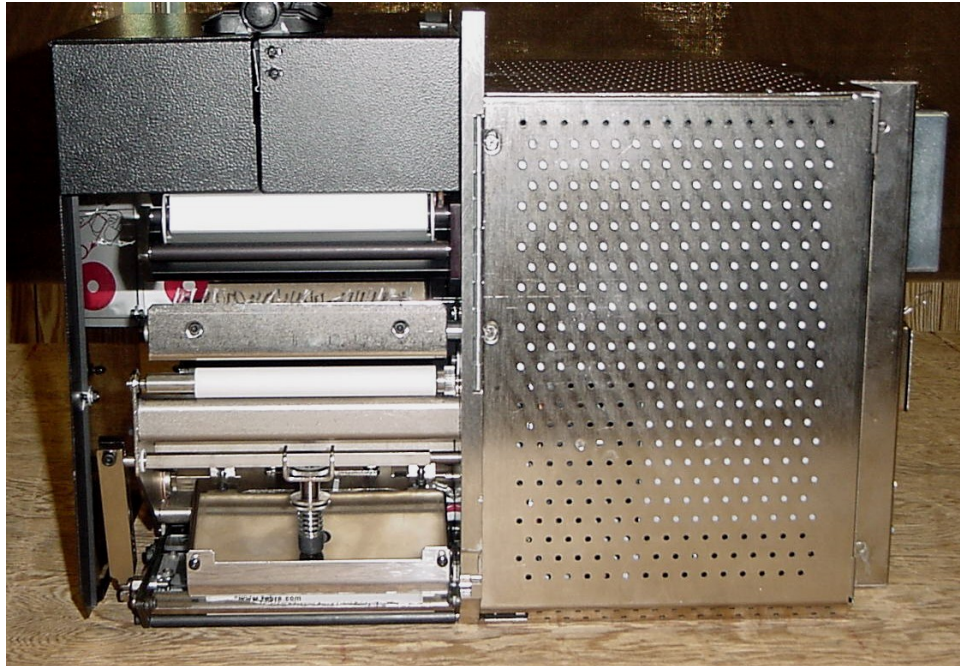

Company: Zebra Technologies Corporation

Product: R110PAX4

FCC ID#: I28RFID-R110PAX02

Date: 1/7/2005

Photo Description: **Printer – Front**

Company: Zebra Technologies Corporation
Product: R110PAX4
FCC ID#: I28RFID-R110PAX02
Date: 1/7/2005
Photo Description: **Printer – Front with door open**

Company: Zebra Technologies Corporation

Product: R110PAX4

FCC ID#: I28RFID-R110PAX02

Date: 1/7/2005

Photo Description: **Printer – side views**

Company: Zebra Technologies Corporation
Product: R110PAX4
FCC ID#: I28RFID-R110PAX02
Date: 1/7/2005
Photo Description: **Printer – Rear**

Company: Zebra Technologies Corporation
Product: R110PAX4
FCC ID#: I28RFID-R110PAX02
Date: 1/7/2005
Photo Description: **Antenna\Coupler location (print head)**

Antenna \ Coupler location