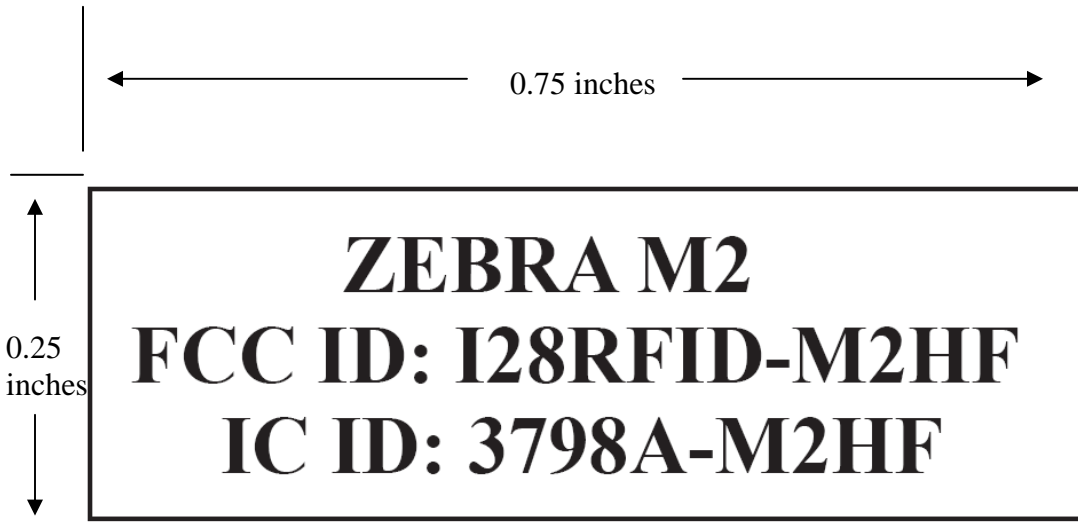

Zebra Technologies Corporation
RFID Encoder
Model #: M2
Description: FCC Label

Zebra Technologies Corporation
RFID Encoder
Model #: M2
Description: Encoder – Top view