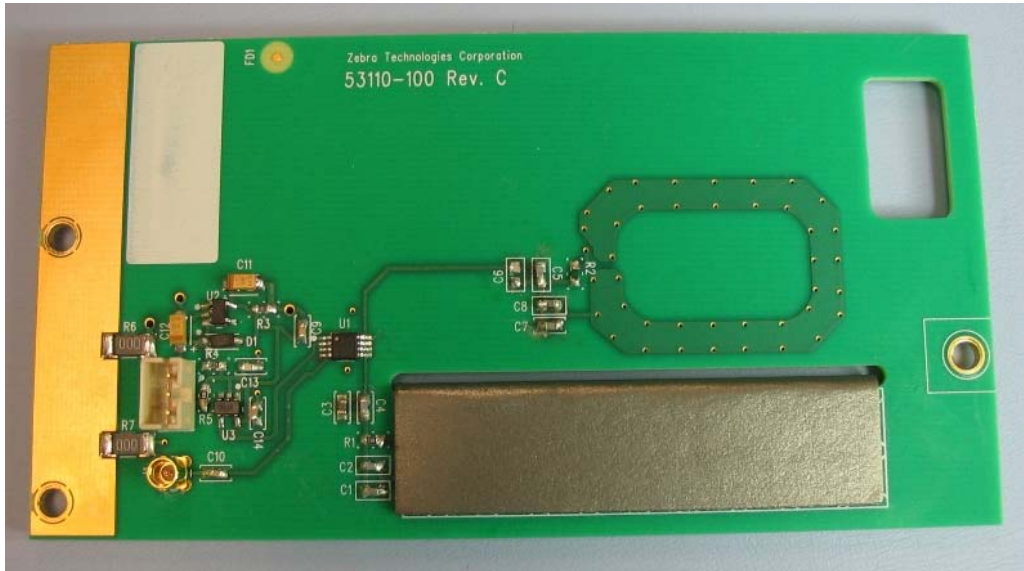

Zebra Technologies Corporation
RFID Encoder
Model #: M2
Description: Encoder – Top view

Zebra Technologies Corporation
RFID Encoder
Model #: M2
Description: Encoder – Bottom View

Zebra Technologies Corporation
RFID Encoder
Model #: M2
Description: Antenna/Coupler – Top & Bottom View

Zebra Technologies Corporation
RFID Encoder
Model #: M2
Description: Assembly with host device interface board.

Zebra Technologies Corporation
RFID Encoder
Model #: M2
Description: Encoder installed in host.

Zebra Technologies Corporation
RFID Encoder
Model #: M2
Description: Encoder installed in host (close-up).