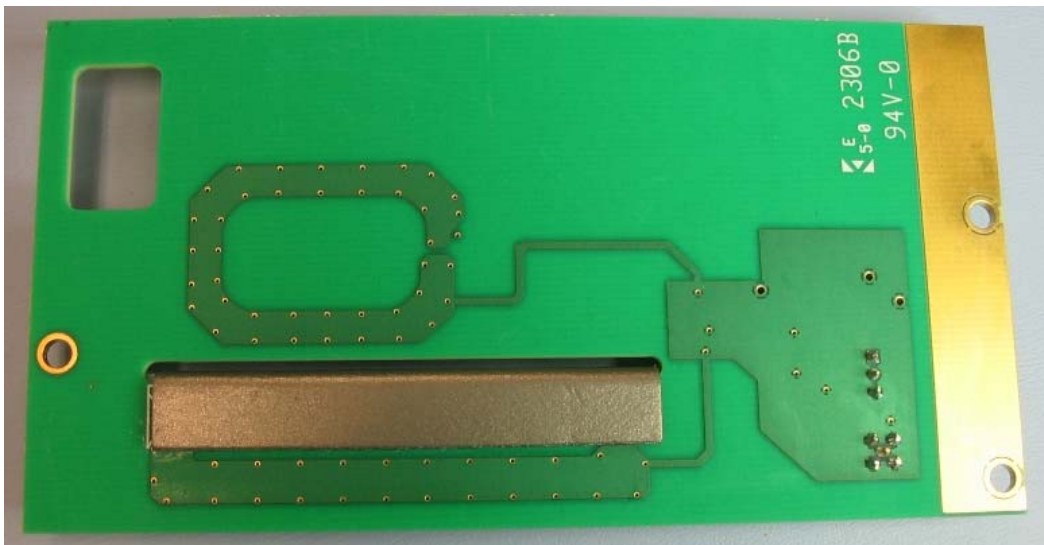

Zebra Technologies Corporation
RFID Encoder
Model #: M2
Description: Encoder – Top view

Zebra Technologies Corporation
RFID Encoder
Model #: M2
Description: Encoder – Bottom View

Zebra Technologies Corporation
RFID Encoder
Model #: M2
Description: Antenna/Coupler – Top & Bottom View

Zebra Technologies Corporation
RFID Encoder
Model #: M2
Description: Assembly with host device interface board.

Zebra Technologies Corporation
RFID Encoder
Model #: M2
Description: Encoder installed in host.

Zebra Technologies Corporation
RFID Encoder
Model #: M2
Description: Encoder installed in host (close-up).