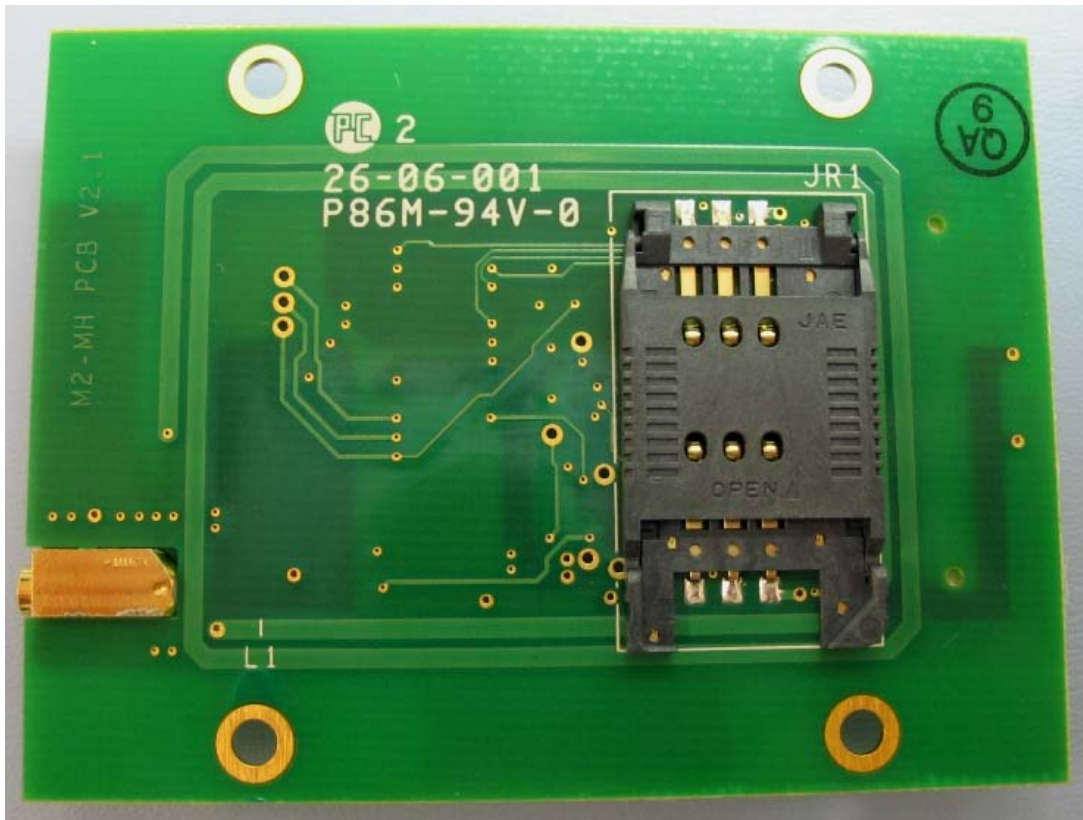

Zebra Technologies Corporation
RFID Encoder
Model #: M2
Description: Encoder – Top view

Zebra Technologies Corporation
RFID Encoder
Model #: M2
Description: Encoder – Bottom View

Zebra Technologies Corporation
RFID Encoder
Model #: M2
Description: Antenna/Coupler – Top & Bottom View

Zebra Technologies Corporation
RFID Encoder
Model #: M2
Description: Assembly with host device interface board.

Zebra Technologies Corporation
RFID Encoder
Model #: M2
Description: Encoder installed in host.

Zebra Technologies Corporation
RFID Encoder
Model #: M2
Description: Encoder installed in host (close-up).