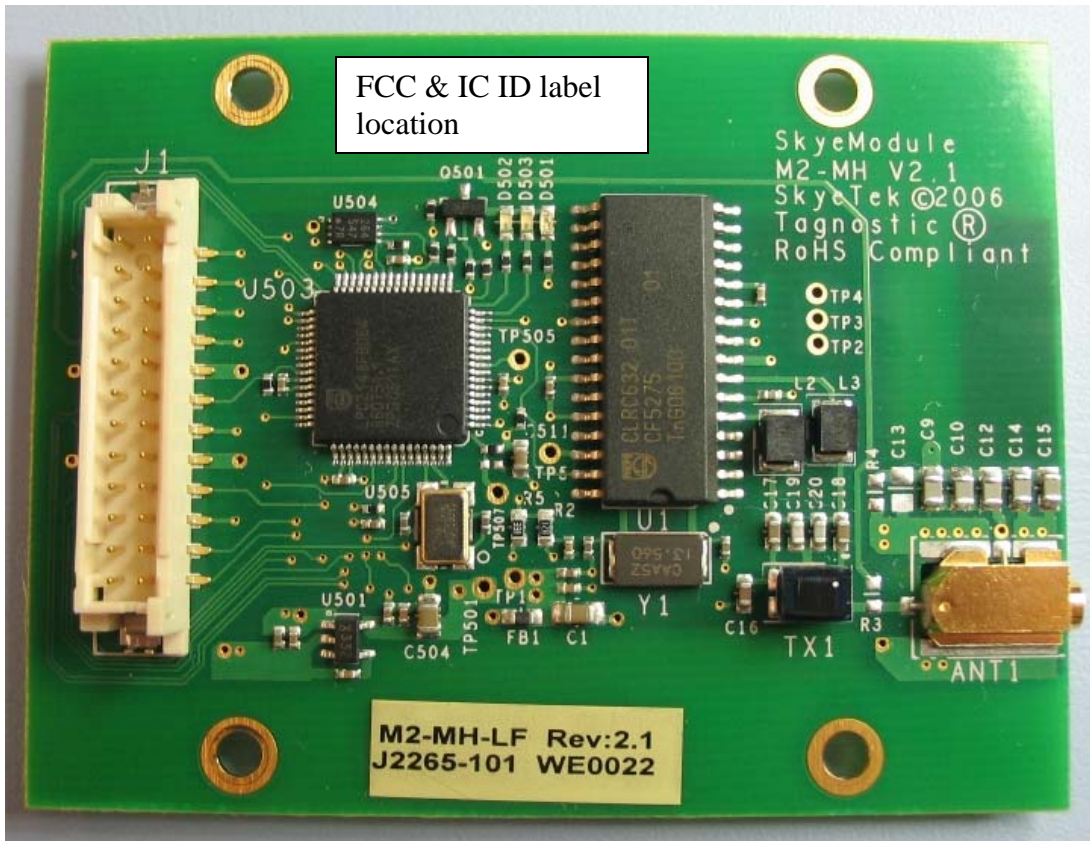

Zebra Technologies Corporation
RFID Encoder
Model #: M2
Description: Encoder – Top view

Zebra Technologies Corporation
RFID Encoder
Model #: M2
Description: Encoder – Bottom View

Zebra Technologies Corporation
RFID Encoder
Model #: M2
Description: Antenna/Coupler – Top & Bottom View

Zebra Technologies Corporation
RFID Encoder
Model #: M2
Description: Assembly with host device interface board.

Zebra Technologies Corporation
RFID Encoder
Model #: M2
Description: Encoder installed in host.

Zebra Technologies Corporation
RFID Encoder
Model #: M2
Description: Encoder installed in host (close-up).