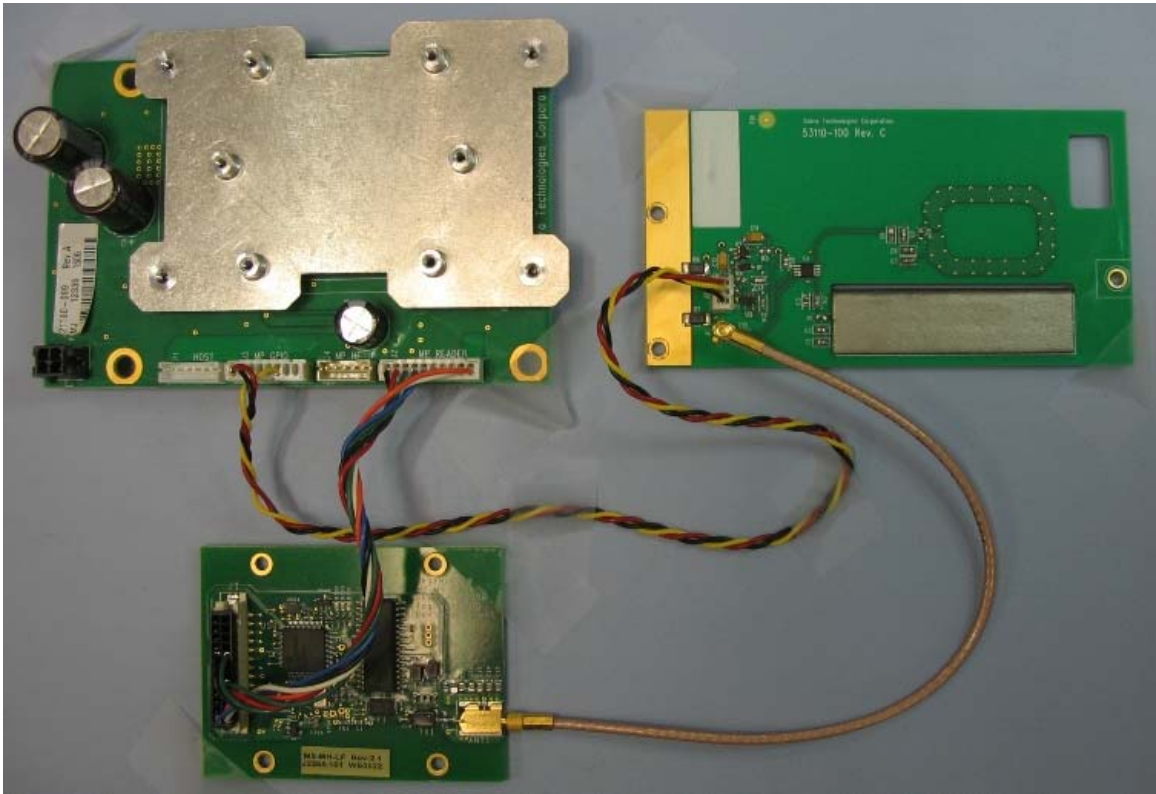

Zebra Technologies Corporation
RFID Encoder
Model #: M2
Description: Encoder – Top view

Zebra Technologies Corporation
RFID Encoder
Model #: M2
Description: Encoder – Bottom View

Zebra Technologies Corporation
RFID Encoder
Model #: M2
Description: Antenna/Coupler – Top & Bottom View

Zebra Technologies Corporation
RFID Encoder
Model #: M2
Description: Assembly with host device interface board.

Zebra Technologies Corporation
RFID Encoder
Model #: M2
Description: Encoder installed in host.

Zebra Technologies Corporation
RFID Encoder
Model #: M2
Description: Encoder installed in host (close-up).