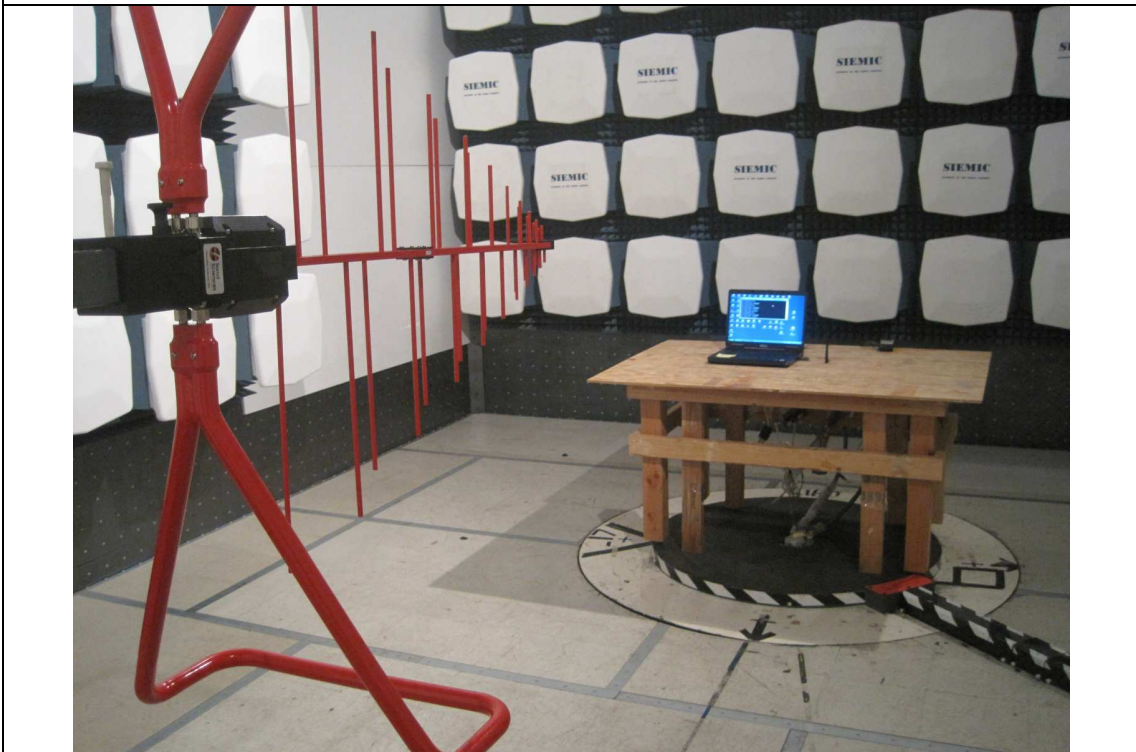

Radiated Emission

Radiated Emission Test Setup with patch antenna (30MHz – 1GHz) - Front View

Radiated Emission Test Setup with patch antenna (30MHz – 1GHz) – Rear View

Radiated Emission Test Setup with dipole antenna (30MHz – 1GHz) - Front View

Radiated Emission Test Setup with dipole antenna (30MHz – 1GHz) – Rear View

Radiated Emission Test Setup with patch antenna (Above 1GHz) - Front View

Radiated Emission Test Setup with patch antenna (above 1GHz) – Rear View

Radiated Emission Test Setup with dipole antenna (Above 1GHz) - Front View

Radiated Emission Test Setup with dipole antenna (above 1GHz) – Rear View

Conducted Emission

Conducted Emission Test Setup – Front View

Conducted Emission Test Setup – Rear View